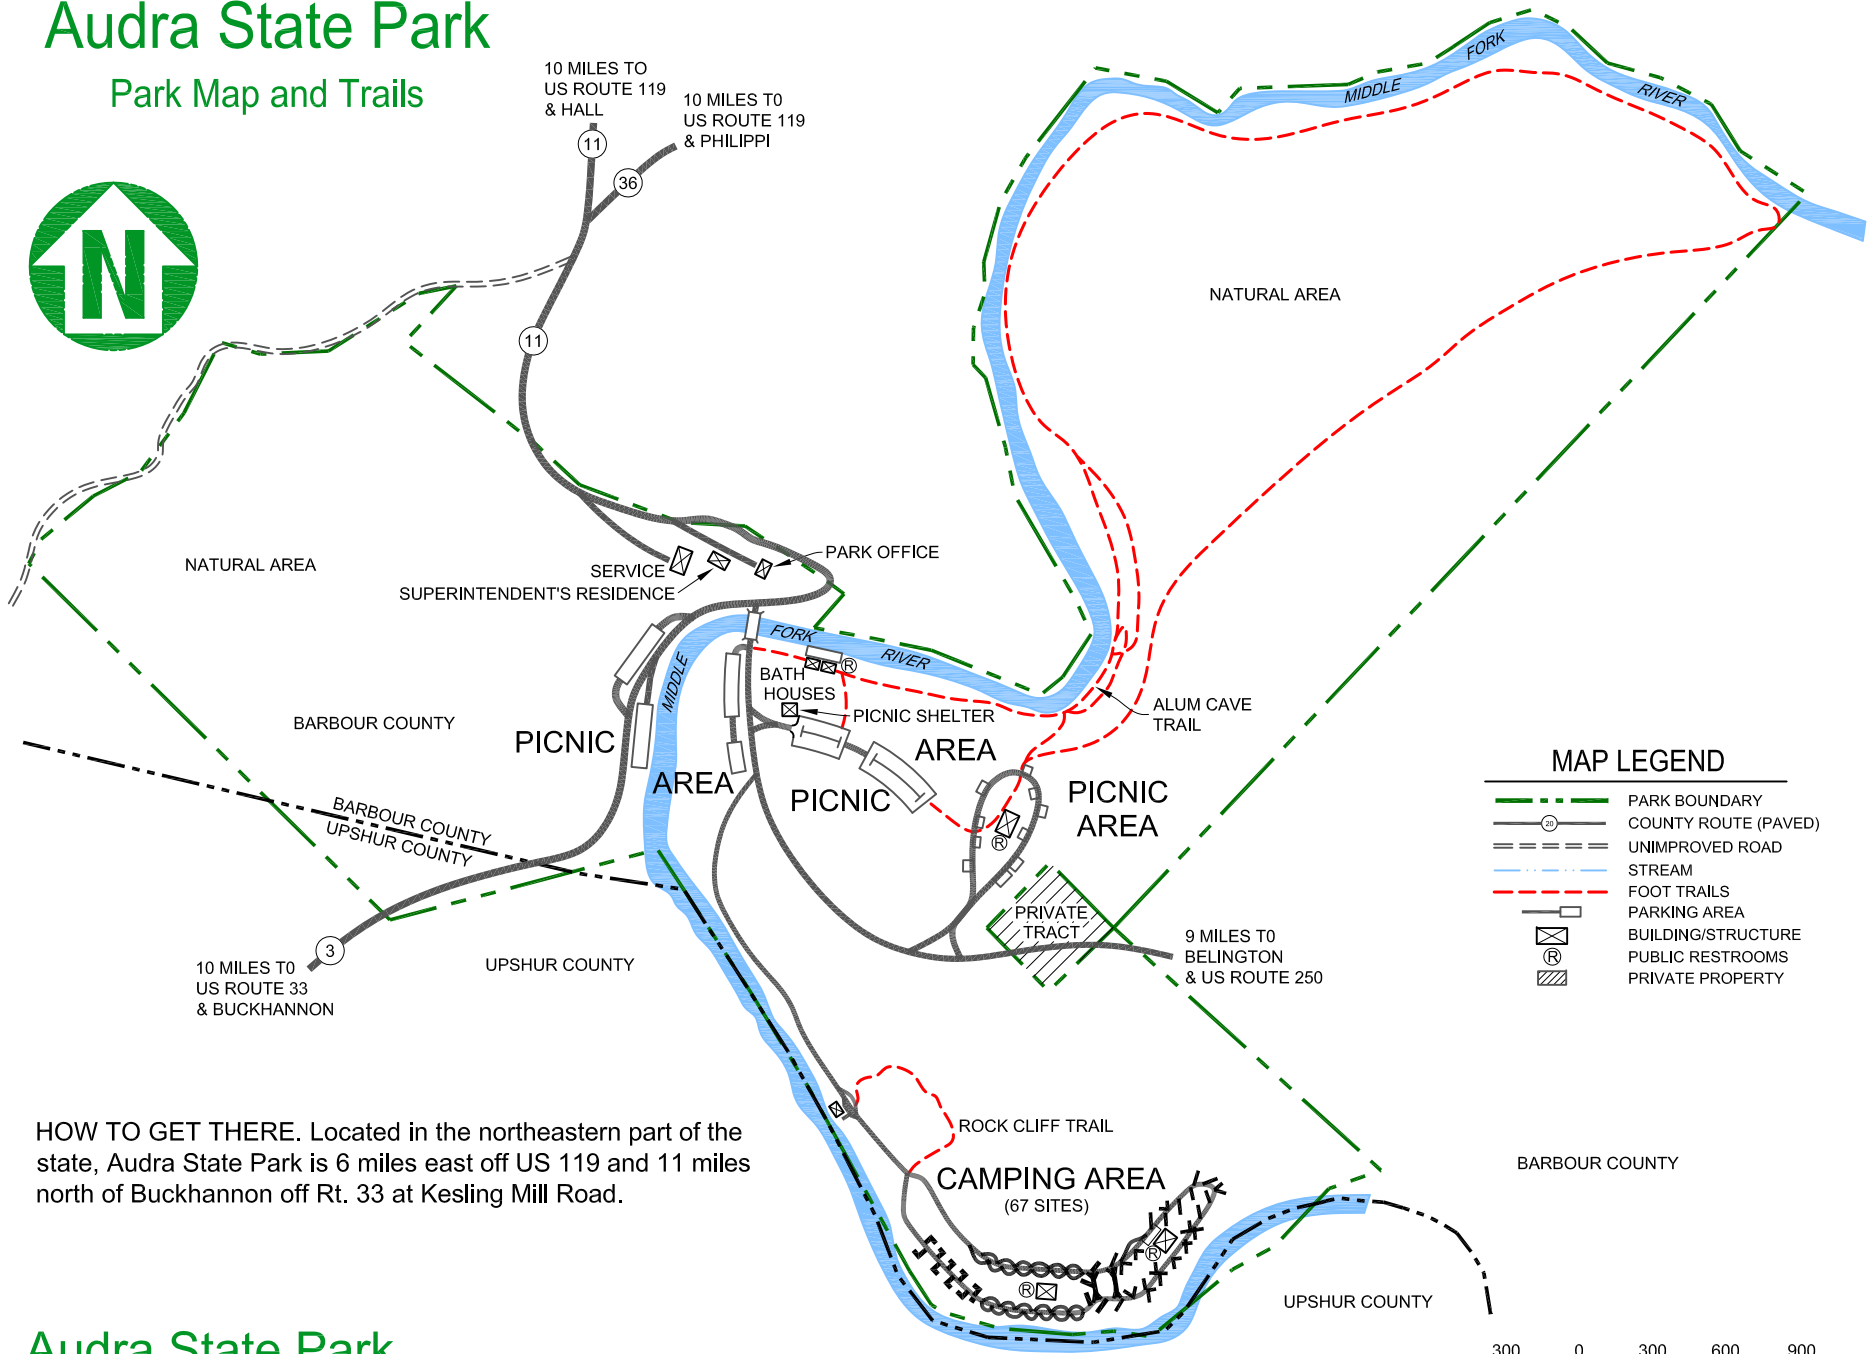

Audra State Park

Park Map and Trails

MAP LEGEND

- PARK BOUNDARY
- COUNTY ROUTE (PAVED)
- UNIMPROVED ROAD
- STREAM
- FOOT TRAILS
- PARKING AREA
- BUILDING/STRUCTURE
- PUBLIC RESTROOMS
- PRIVATE PROPERTY

HOW TO GET THERE. Located in the northeastern part of the state, Audra State Park is 6 miles east off US 119 and 11 miles north of Buckhannon off Rt. 33 at Kesling Mill Road.