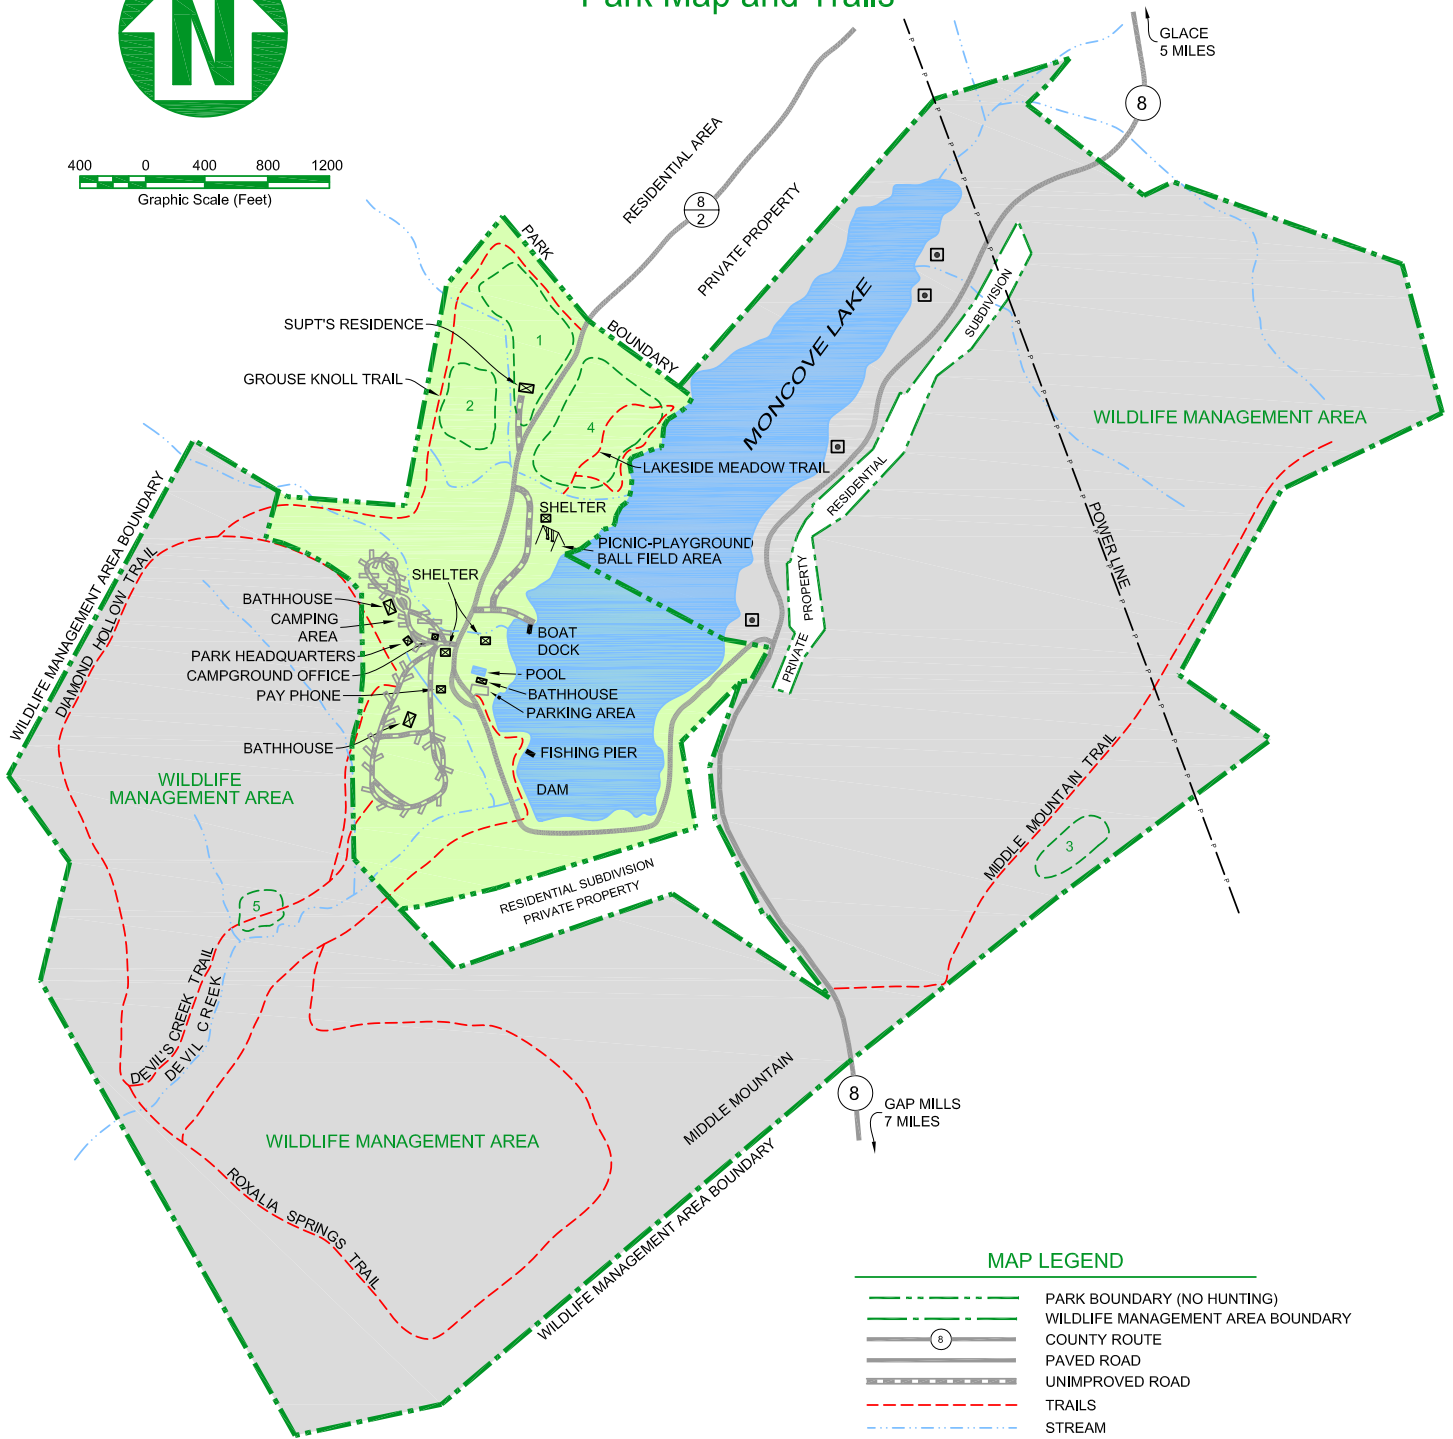

# Moncove Lake State Park

## Park Map and Trails

### MAP LEGEND

- PARK BOUNDARY (NO HUNTING)
- WILDLIFE MANAGEMENT AREA BOUNDARY
- COUNTY ROUTE
- PAVED ROAD
- UNIMPROVED ROAD
- TRAILS
- STREAM
- LAKE
- POWER LINE
- BUILDING/STRUCTURE
- FISHING ACCESS AREAS
- WILDLIFE CLEARING

MAXIMUM LAND ACRES	896
MAXIMUM WATER ACRES	144
MAXIMUM SHORELINE MILES	2.5