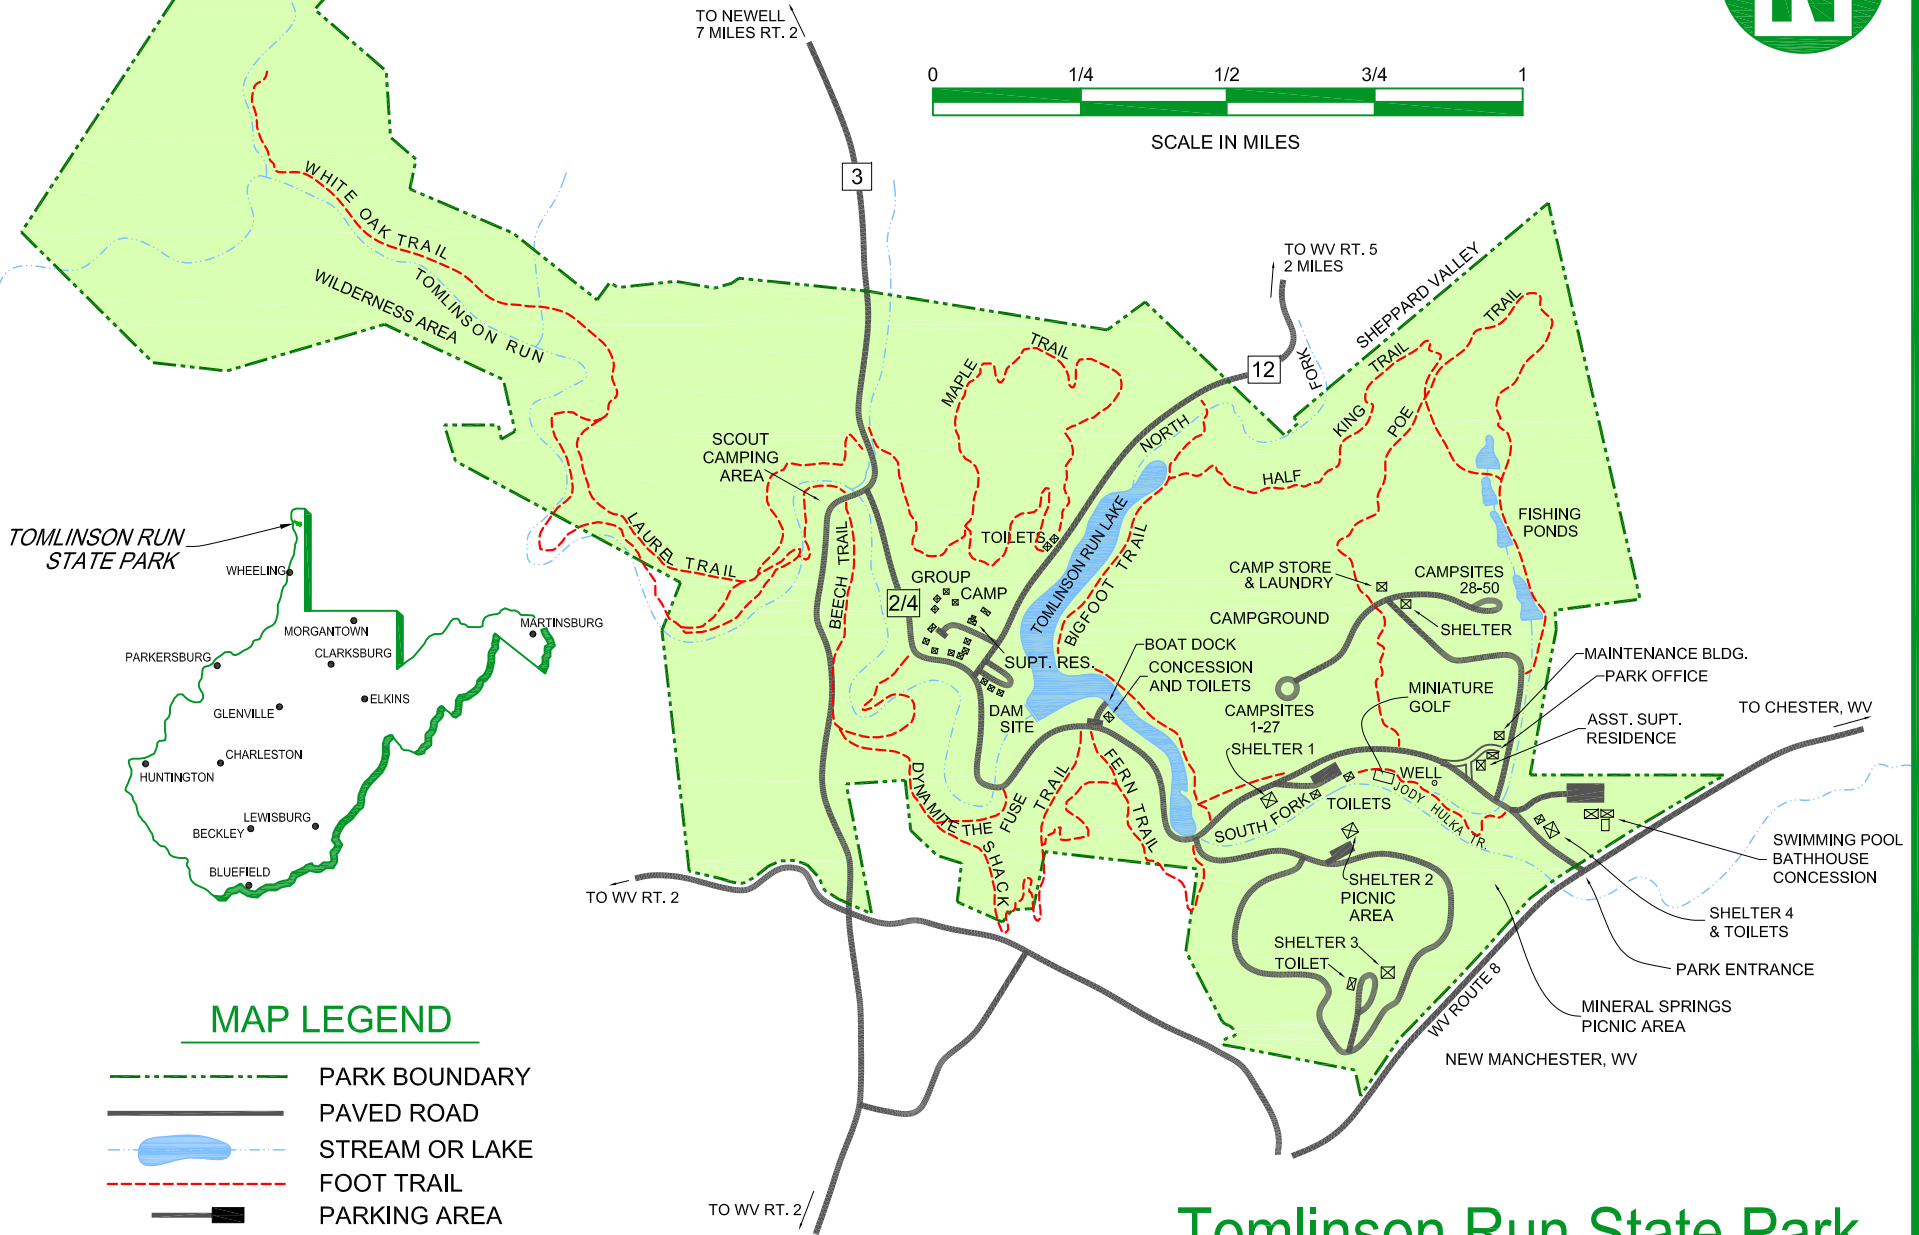

# Tomlinson Run State Park

## Park Map and Trails

TOMLINSON RUN STATE PARK

### MAP LEGEND

- PARK BOUNDARY
- PAVED ROAD
- STREAM OR LAKE
- FOOT TRAIL
- PARKING AREA
- BUILDING/STRUCTURE

84 Osage Road, New Manchester, WV 26056-0097, (304) 564-3651, [www.tomlinsonrunsp.com](http://www.tomlinsonrunsp.com)