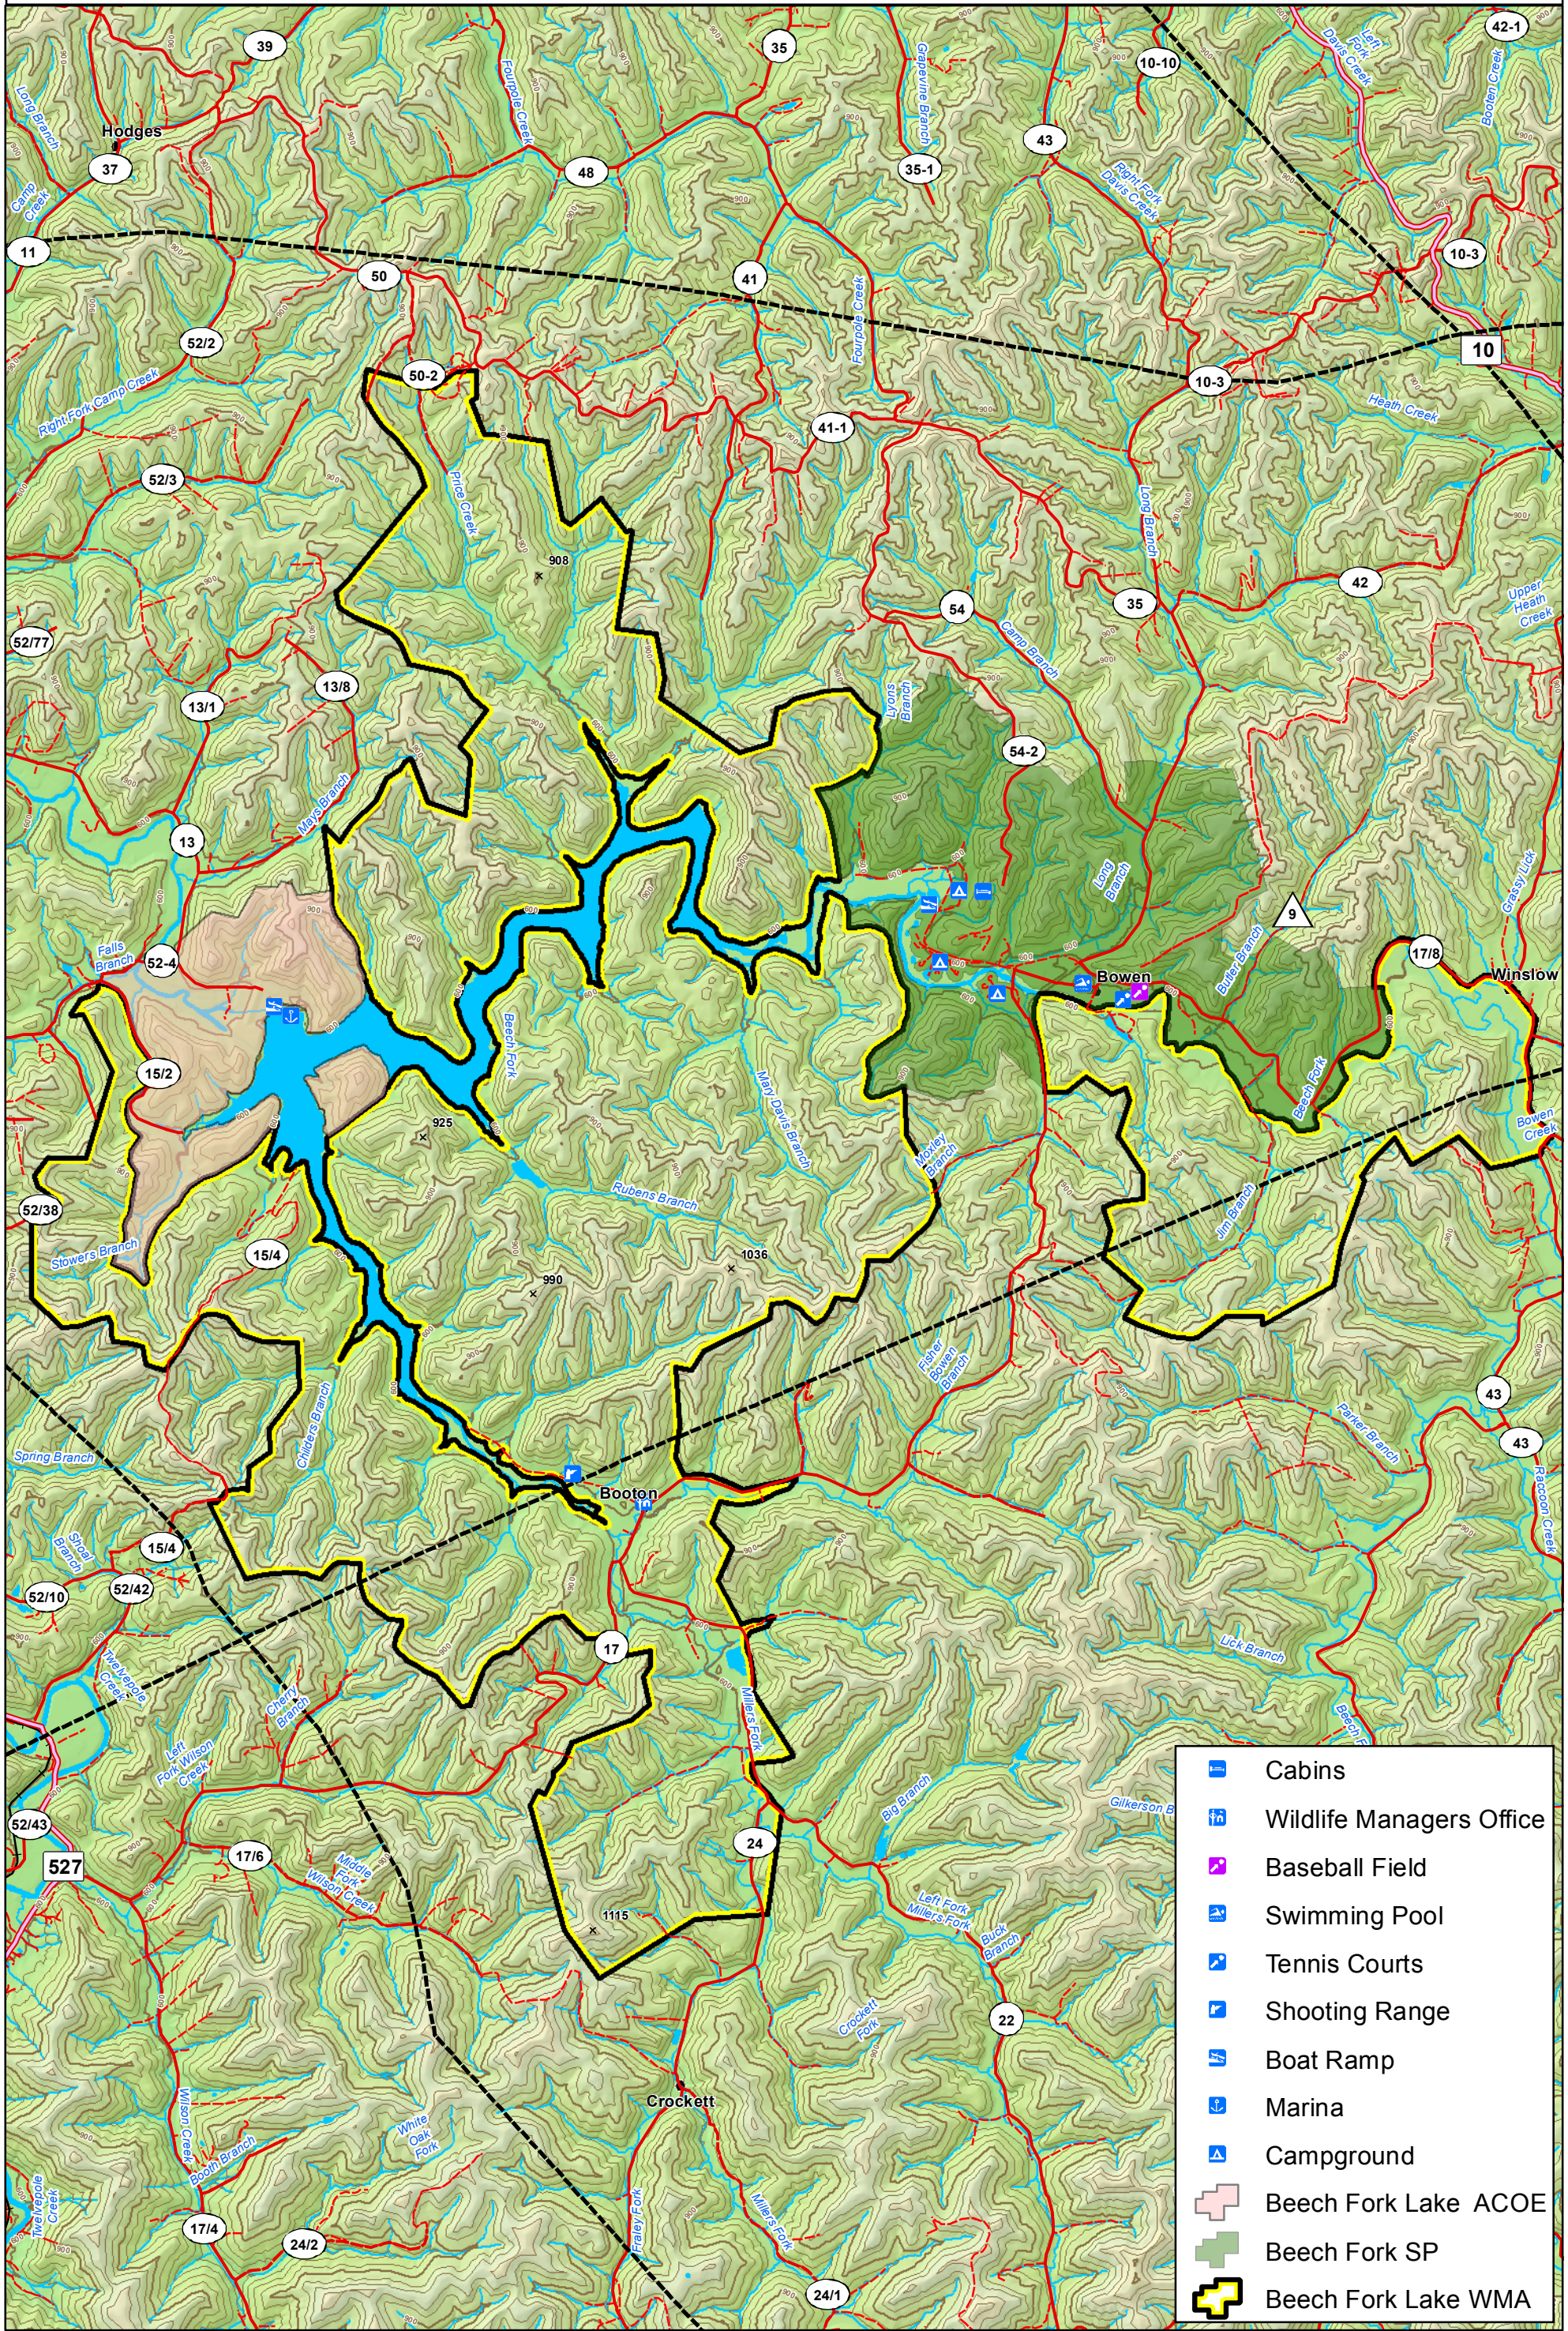

# Beech Fork Lake Wildlife Management Area & State Park

Contour Interval 60 ft  
Bold line at Even 300 ft  
Boundaries are Approximate

Prepared by  
WV Division of Natural Resources,  
Wildlife Resources Section, GIS  
Elkins, WV 26241  
November 22, 2017

- Cabins
- Wildlife Managers Office
- Baseball Field
- Swimming Pool
- Tennis Courts
- Shooting Range
- Boat Ramp
- Marina
- Campground
- Beech Fork Lake ACOE
- Beech Fork SP
- Beech Fork Lake WMA