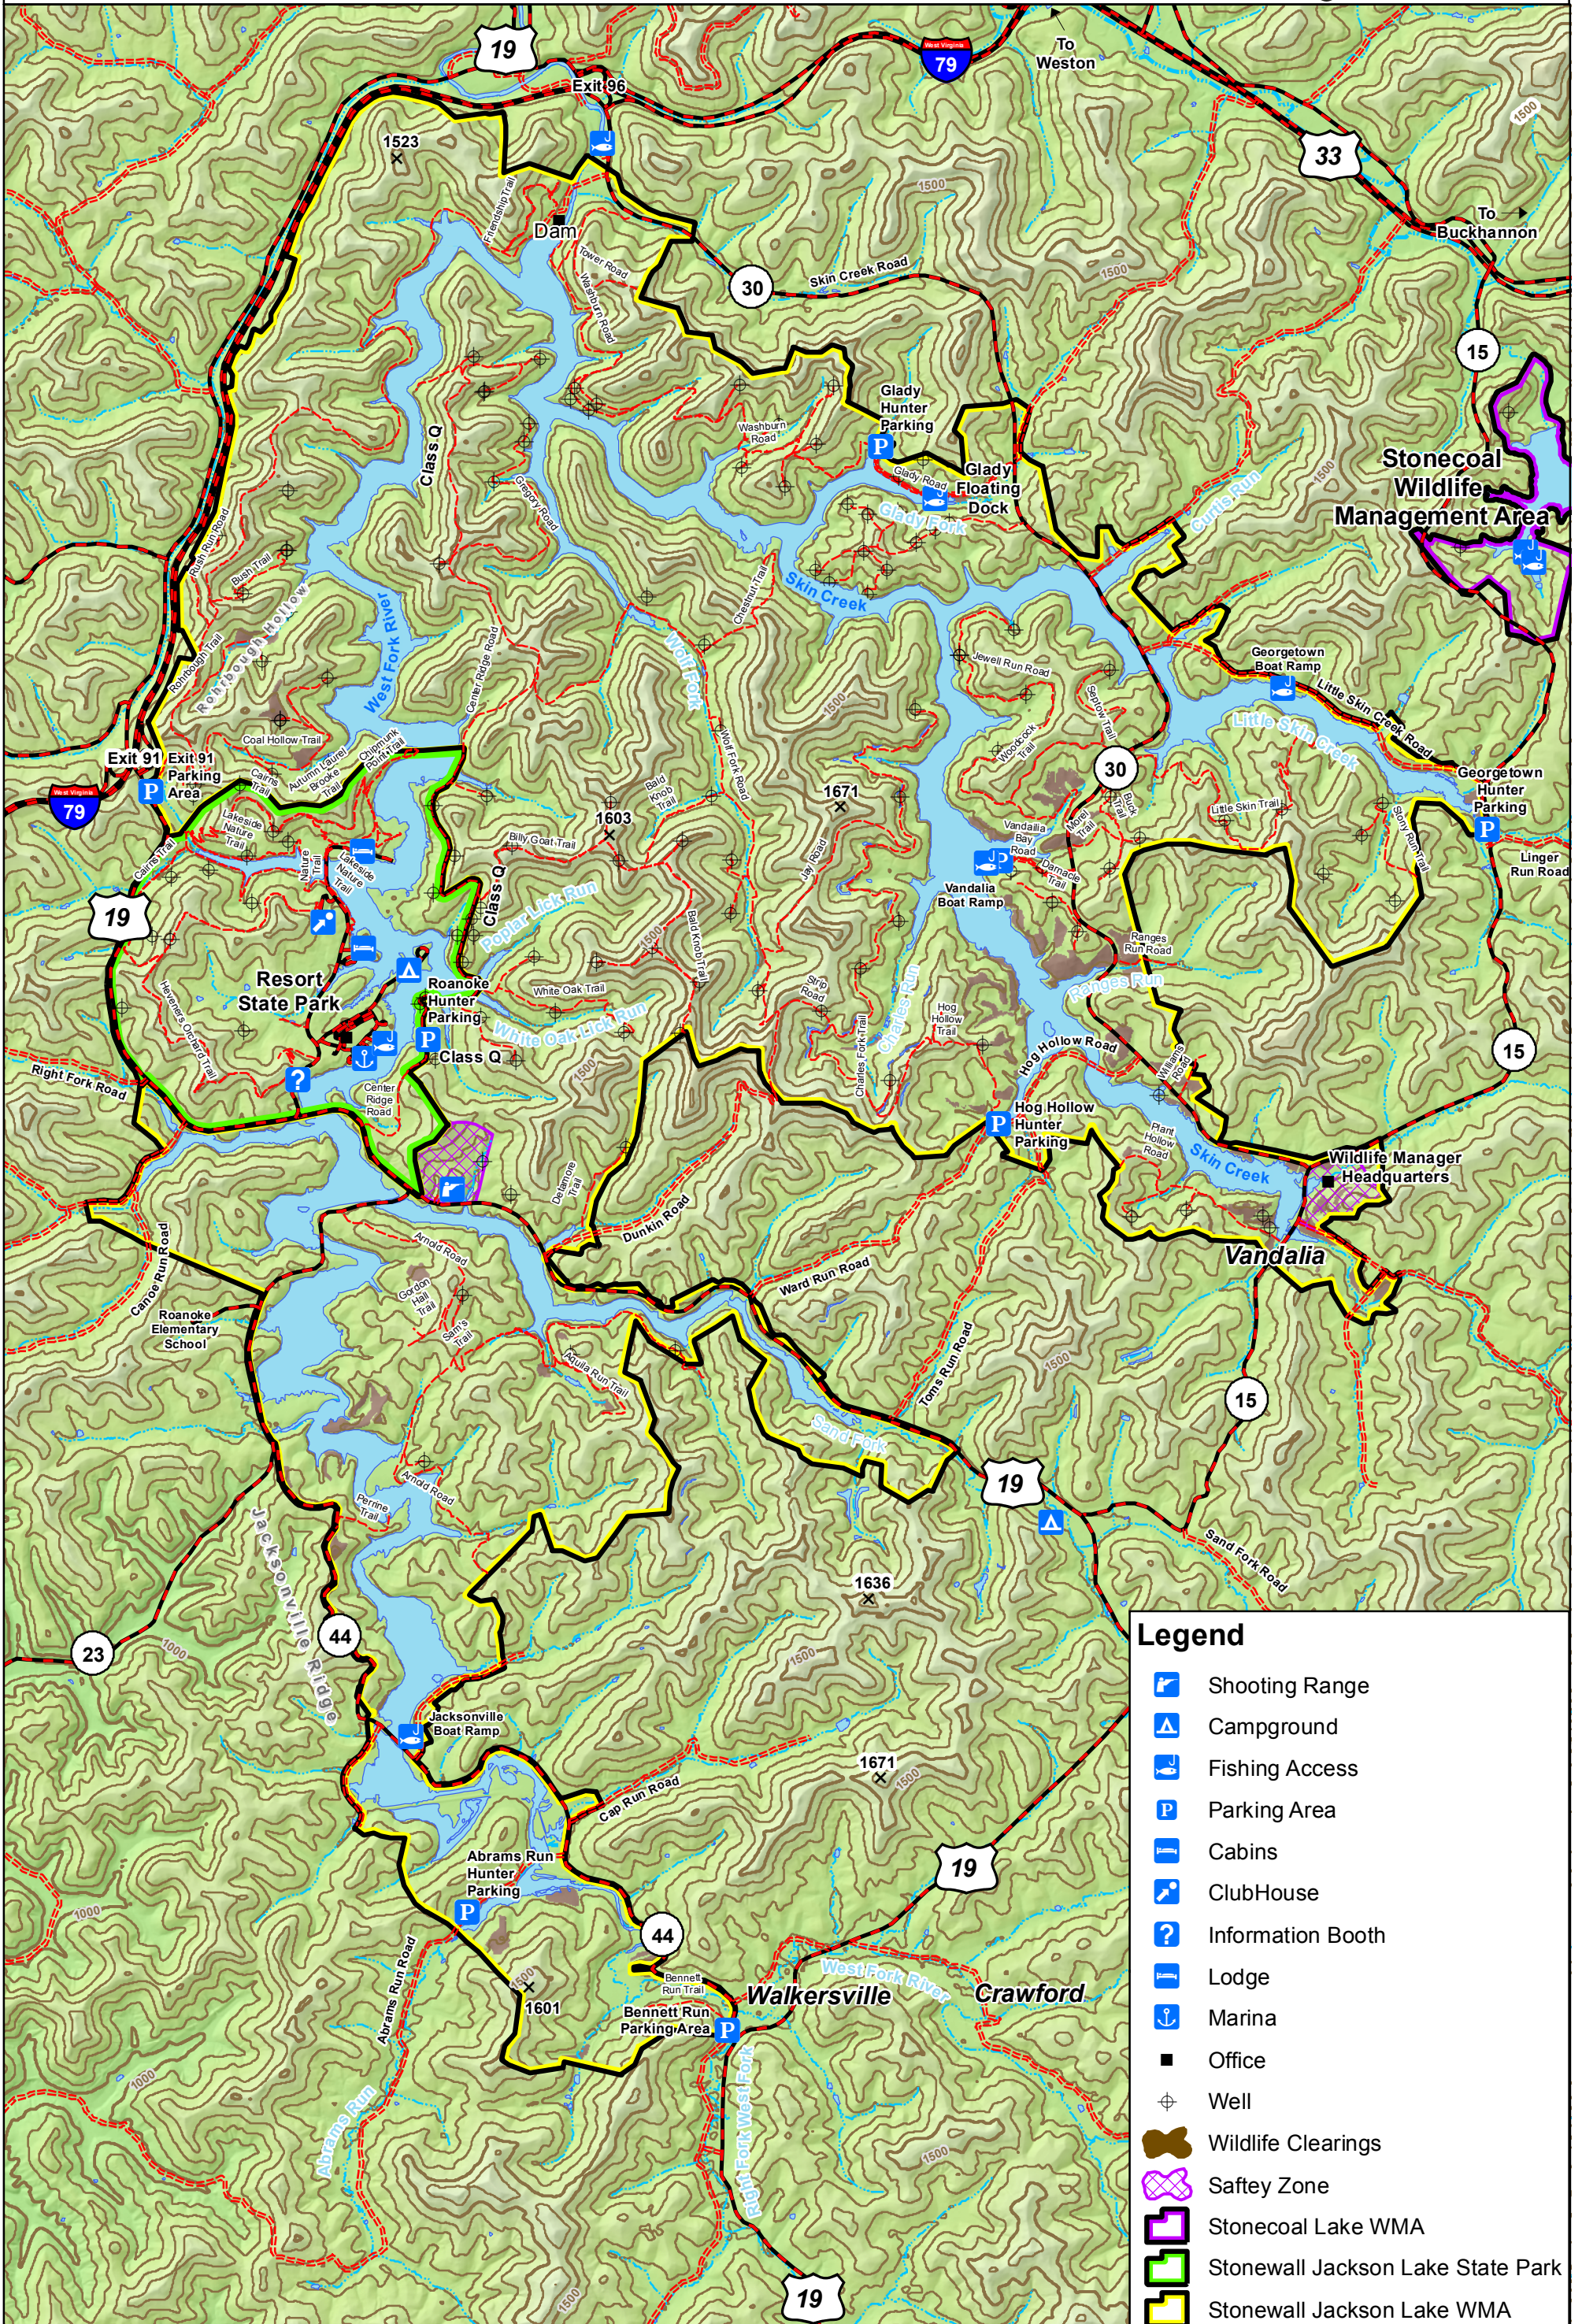

Stonewall Jackson Lake Wildlife Management Area and State Park

Boundaries are Approximate

Contour Interval 100 Feet
Bold Line at Even 500 Feet

Prepared by
WV Division of Natural Resources,
Wildlife Resources Section, GIS
Elkins, WV 26241
January 30, 2014

Legend

- Shooting Range
- Campground
- Fishing Access
- Parking Area
- Cabins
- ClubHouse
- Information Booth
- Lodge
- Marina
- Office
- Well
- Wildlife Clearings
- Safety Zone
- Stonewall Jackson Lake WMA
- Stonewall Jackson Lake State Park
- Stonewall Jackson Lake WMA