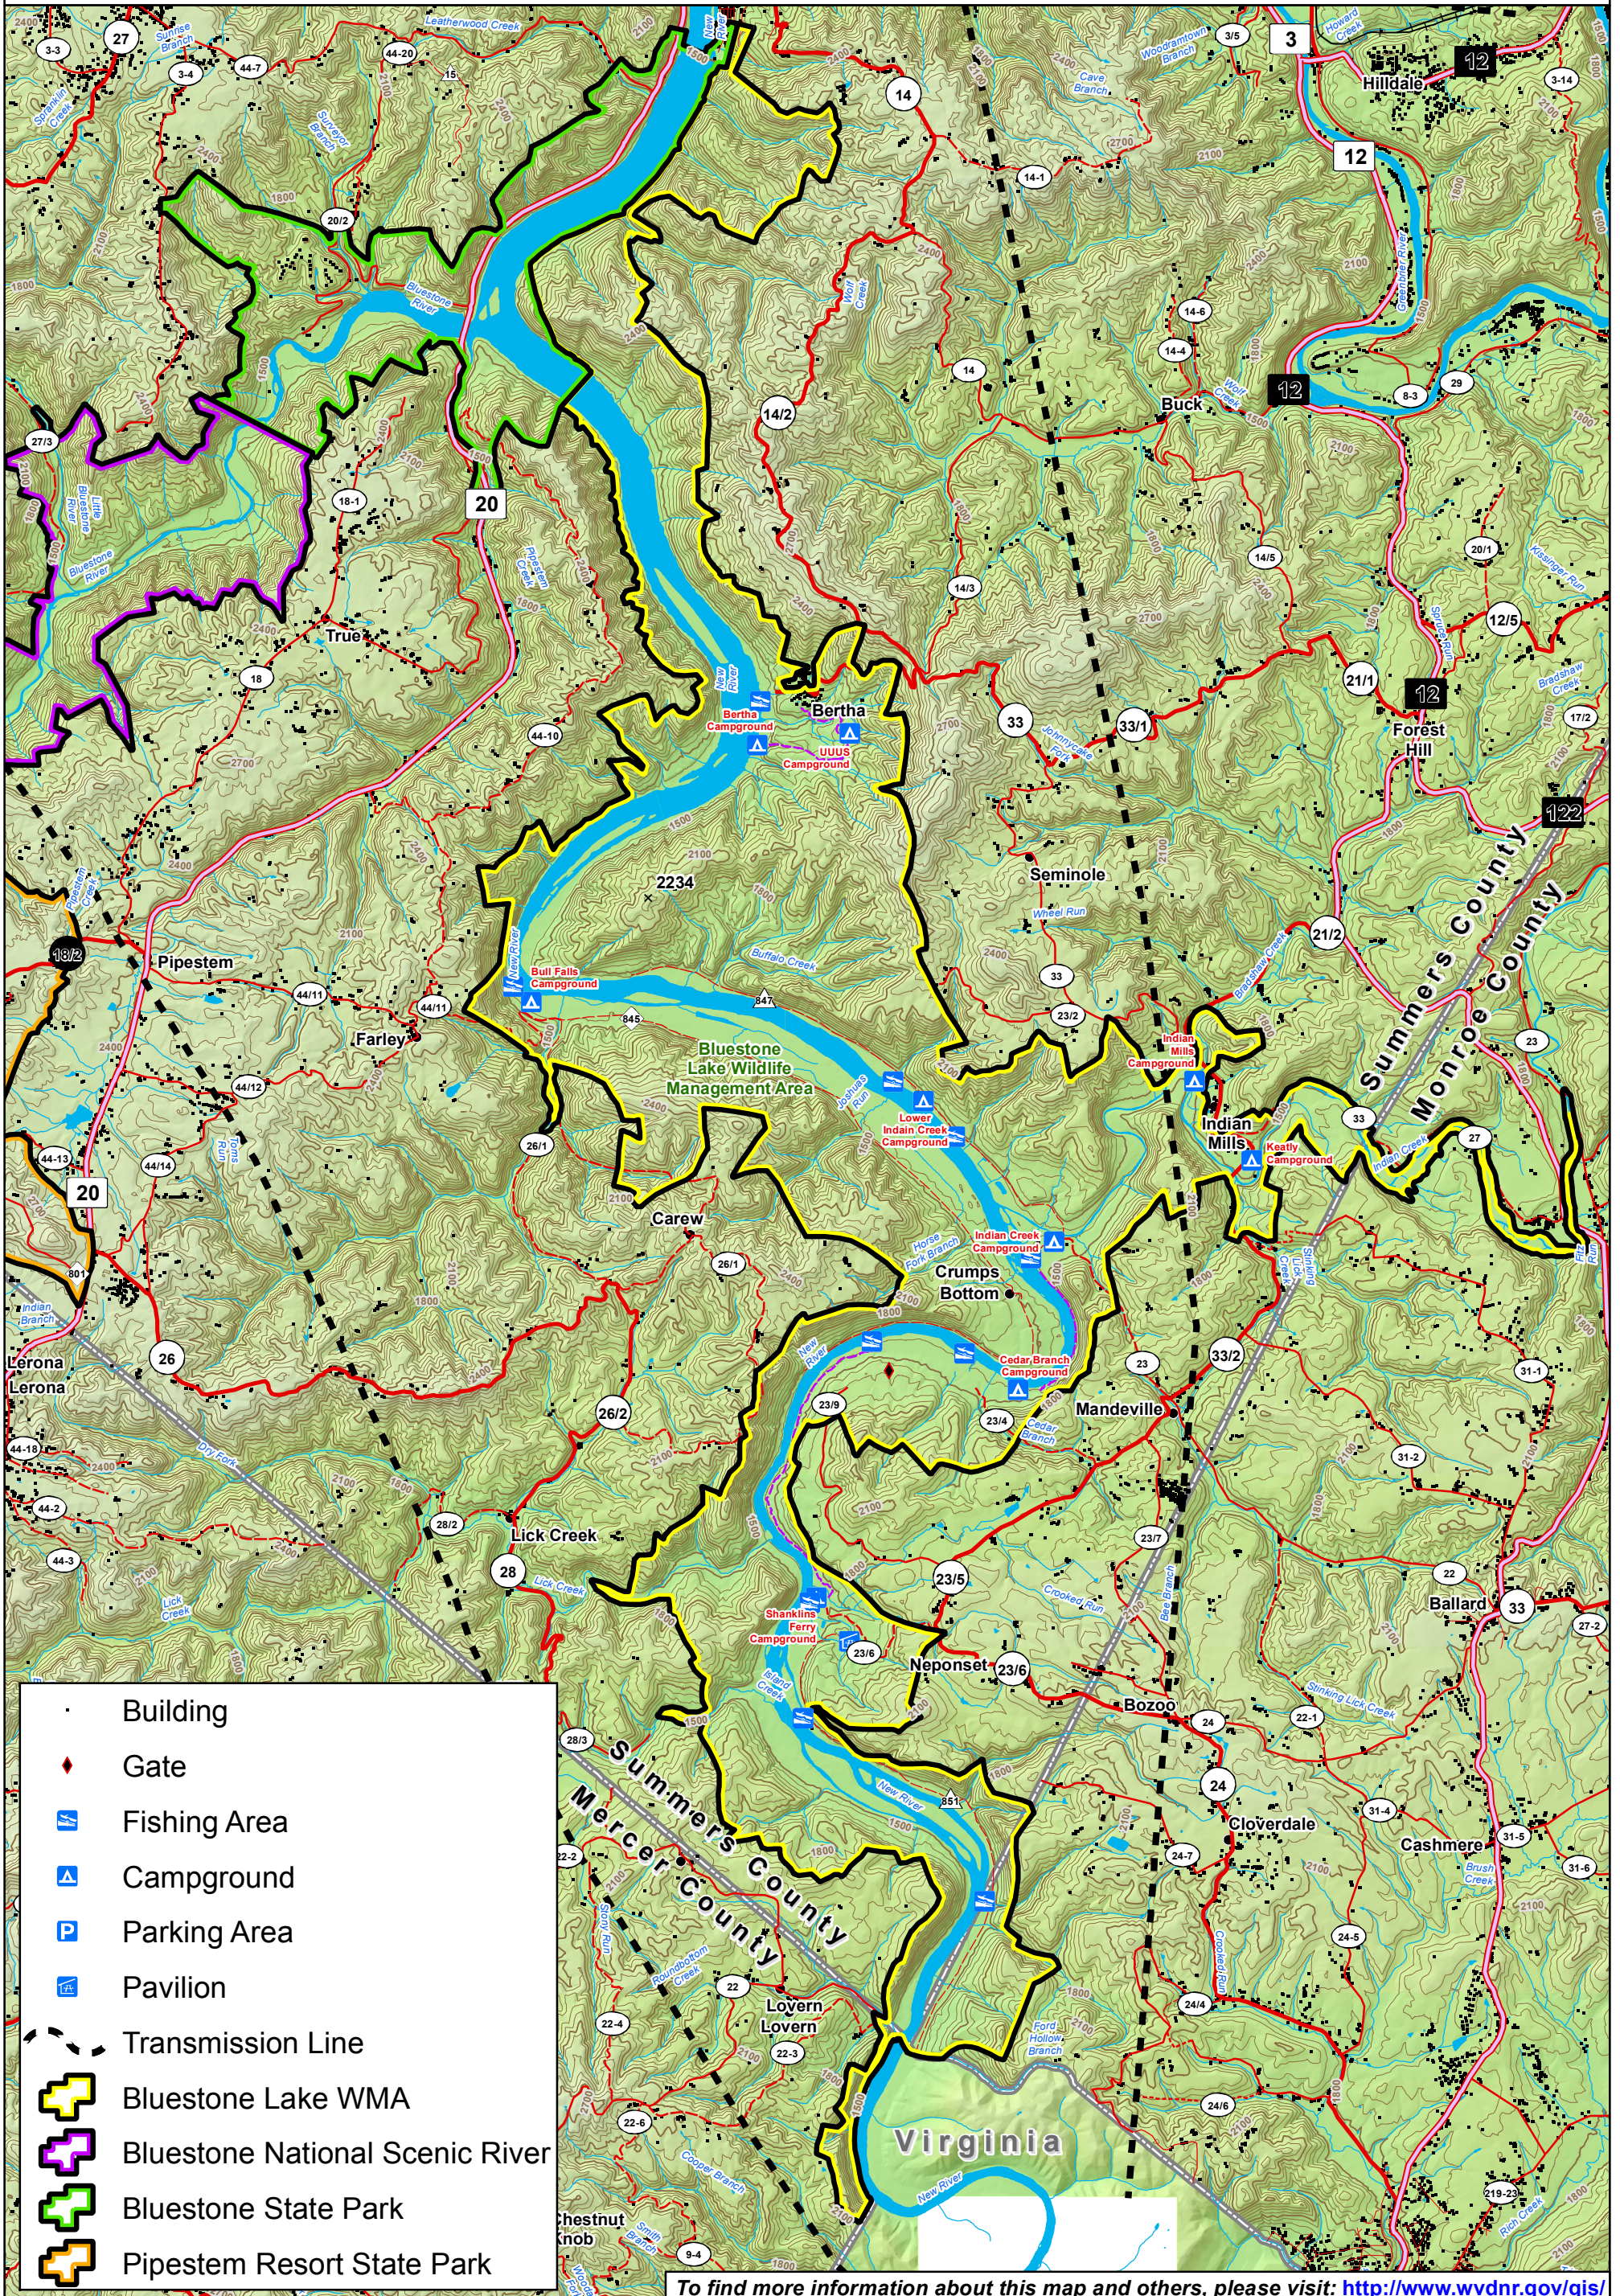

# Bluestone Wildlife Management Area

Monroe, Mercer and Summers Counties, West Virginia

Contour Interval 60 Feet  
Bold Line at Even 300 Feet  
Boundaries are Approximate

Prepared by  
WV Division of Natural Resources,  
Wildlife Resources Section, GIS  
Elkins, WV 26241  
October 5, 2020

To find more information about this map and others, please visit: <http://www.wvdnr.gov/gis/>