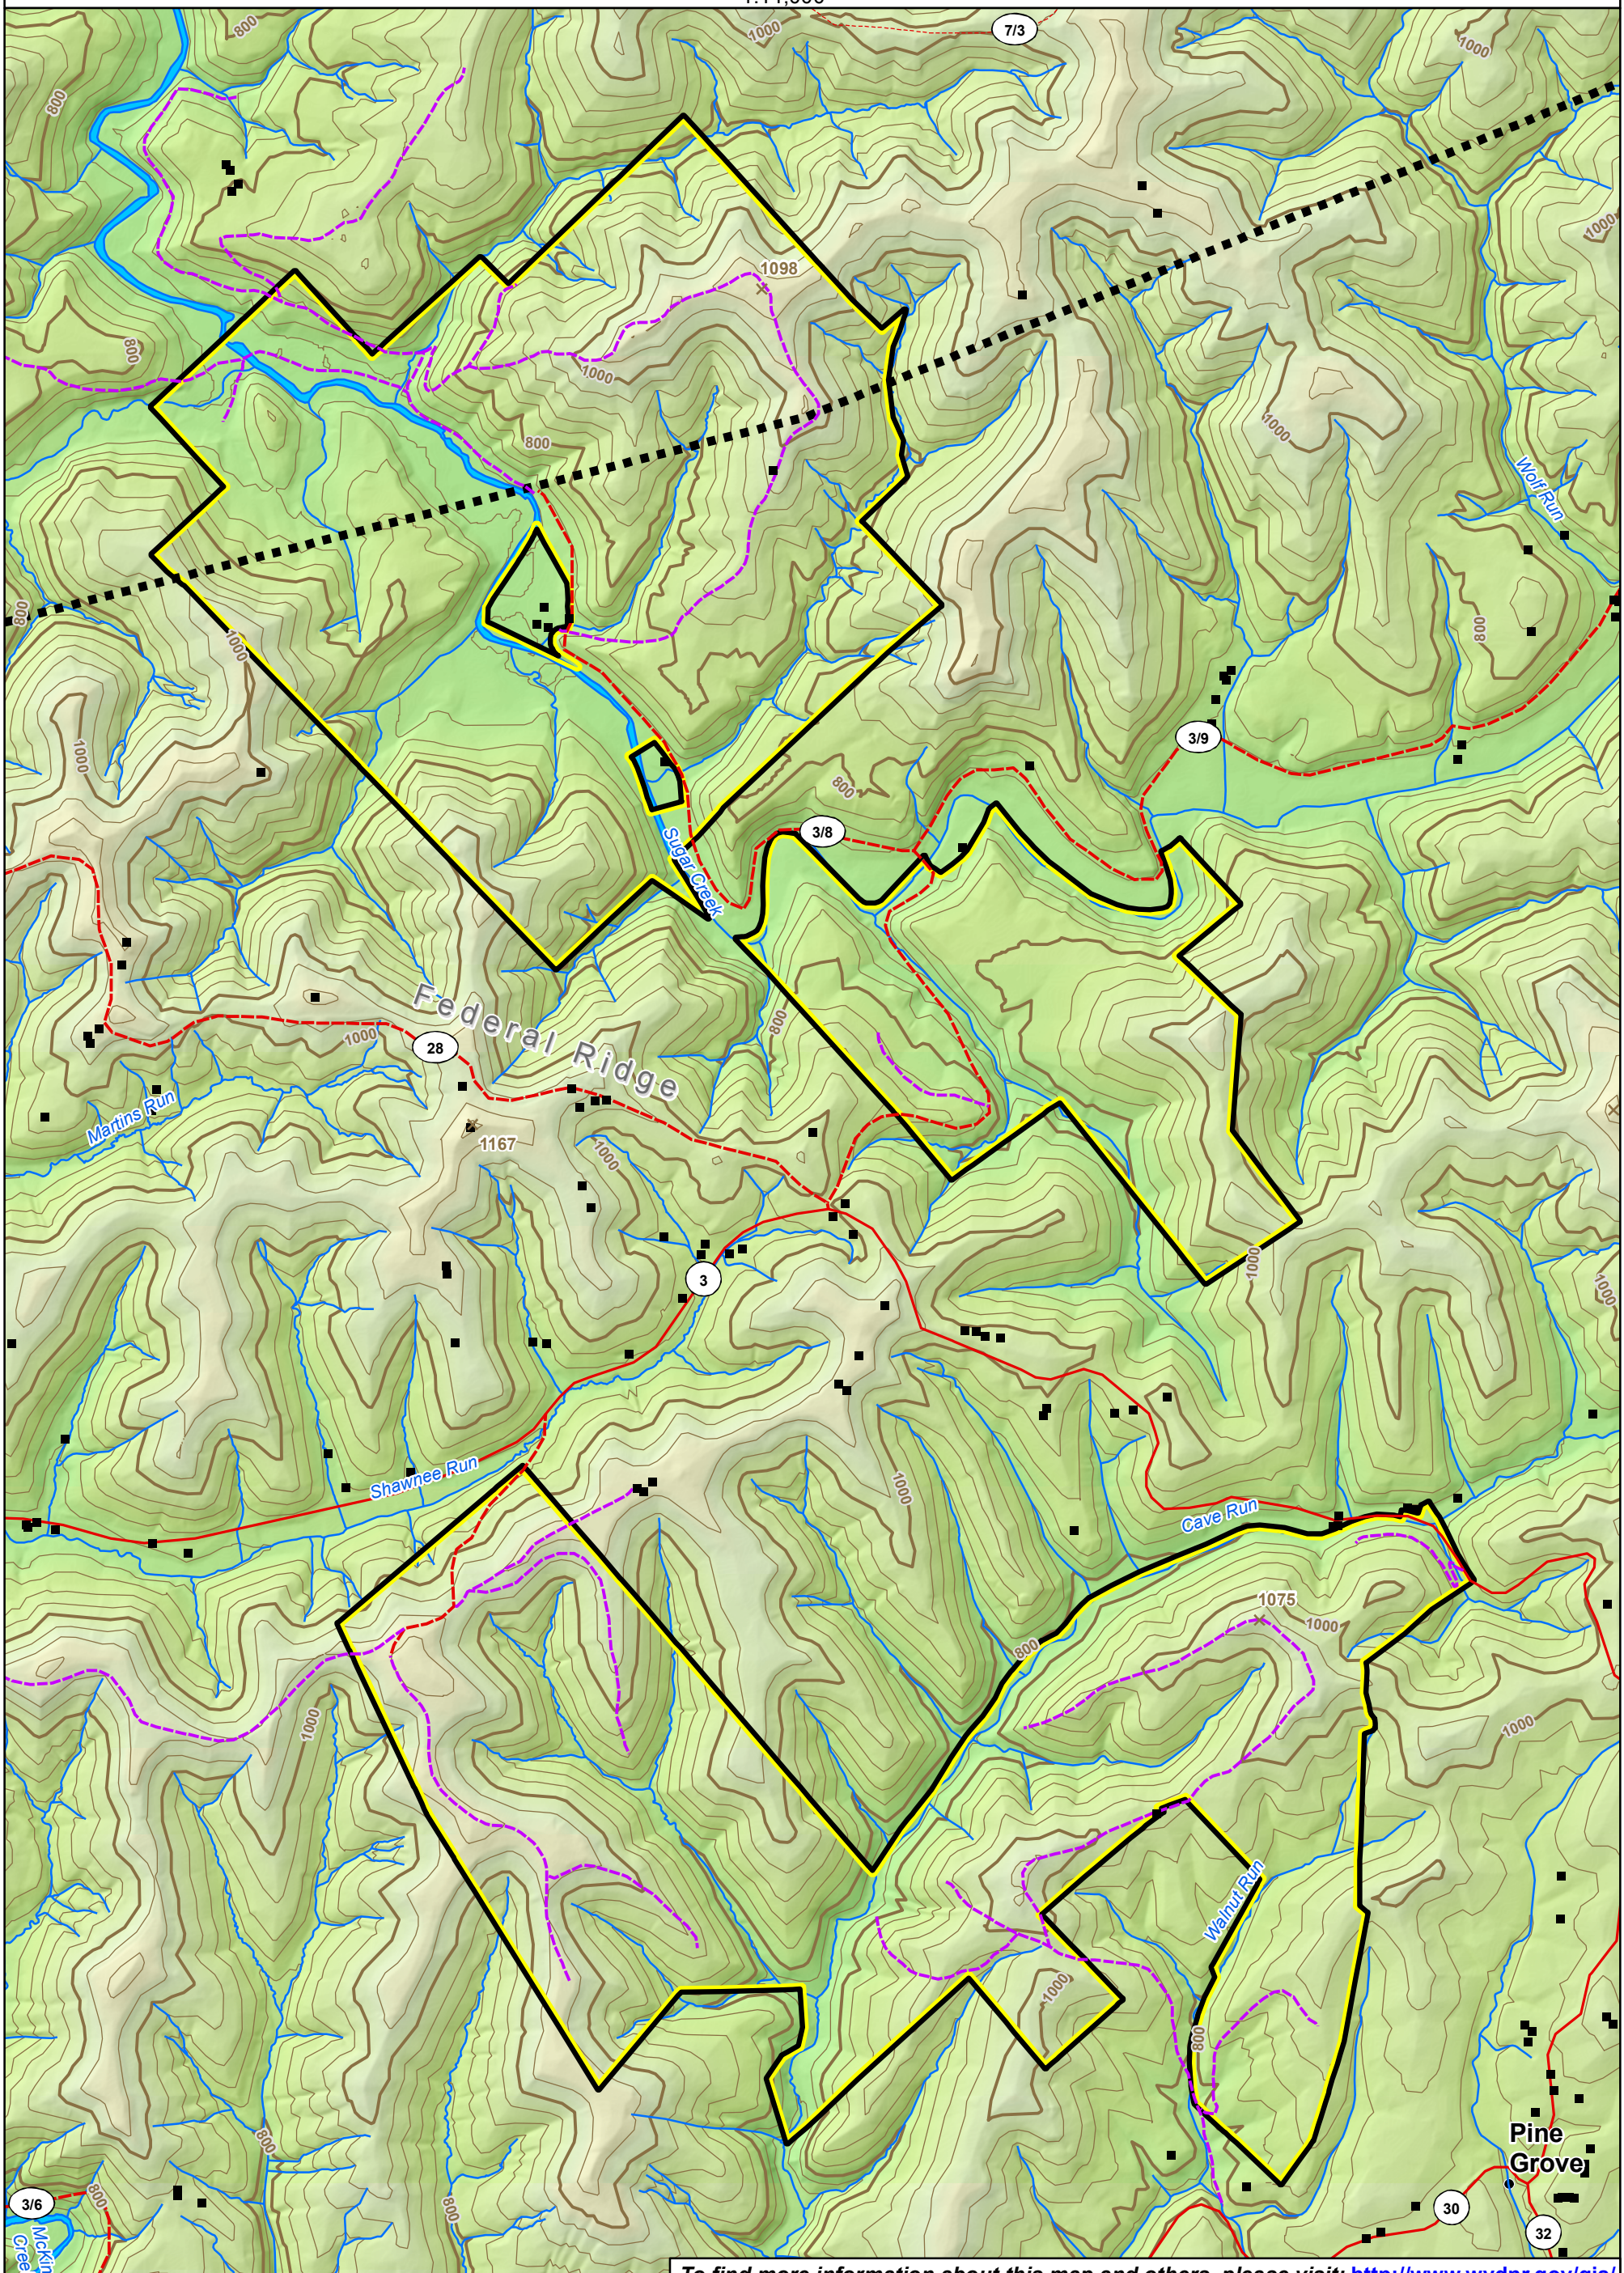

# Federal Ridge Wildlife Management Area

Pleasants County, West Virginia

Contour Interval 40 Feet  
Bold Line at Even 200 Feet  
Boundaries are Approximate

- Structure
- WMA Road. Possible Restrictions. No ATVs.
- - - Sub-Transmission Line
- - - Transmission Line
- ⊕ WMA Property Boundary

Prepared by  
WV Division of Natural Resources  
Wildlife Resources Section, GIS  
Elkins, WV 26241  
September 3, 2020

To find more information about this map and others, please visit: <http://www.wvdnr.gov/gis/>