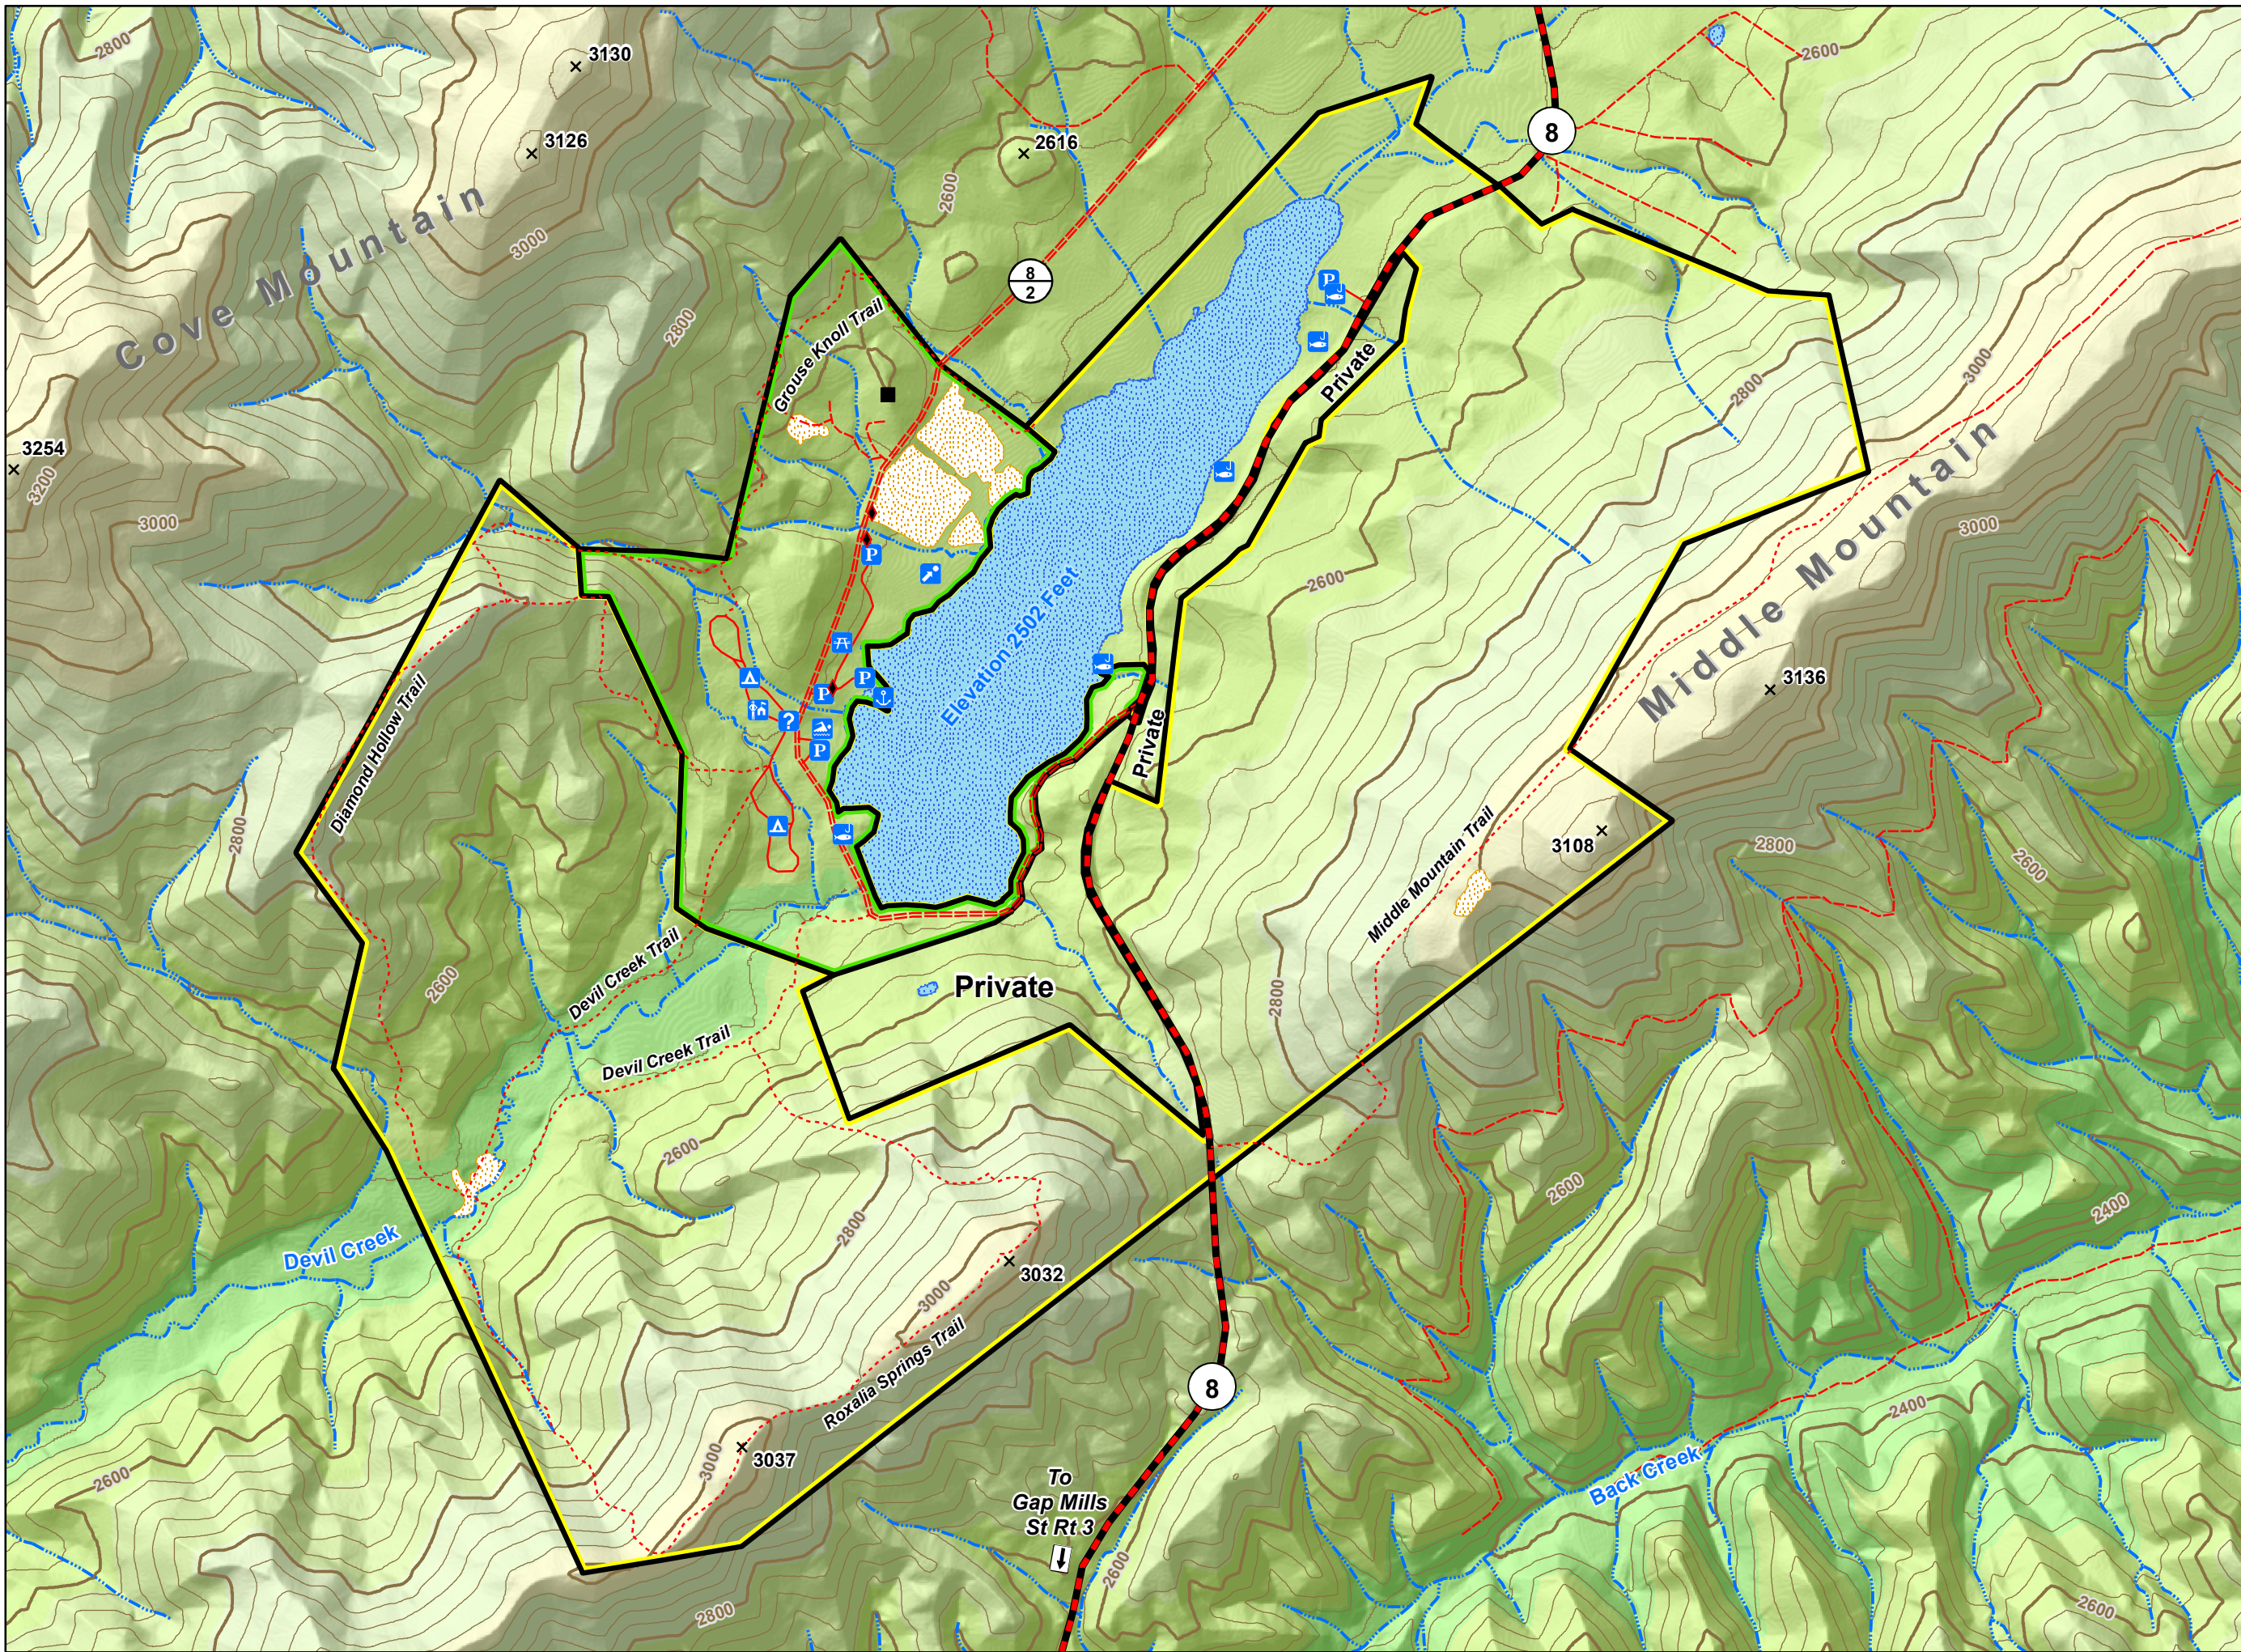

Moncove Lake Wildlife Management Area and State Park

Monroe County, West Virginia

- Gate
- Superintendents Residence
- Kiosk
- Office
- Campground
- Access Point
- Dock
- Baseball Field
- Picnic Area
- Swimming Pool
- Parking Area
- Foot Trail
- Private Road/Trail
- Public Route
- County Route (secondary)
- County Route (primary)
- Wildlife Clearing
- Moncove Lake State Park
- Moncove Lake Wildlife Management Area

1:11,000

Contour Interval 40 Feet
 Bold line at even 200 Feet
 Boundaries are Approximate