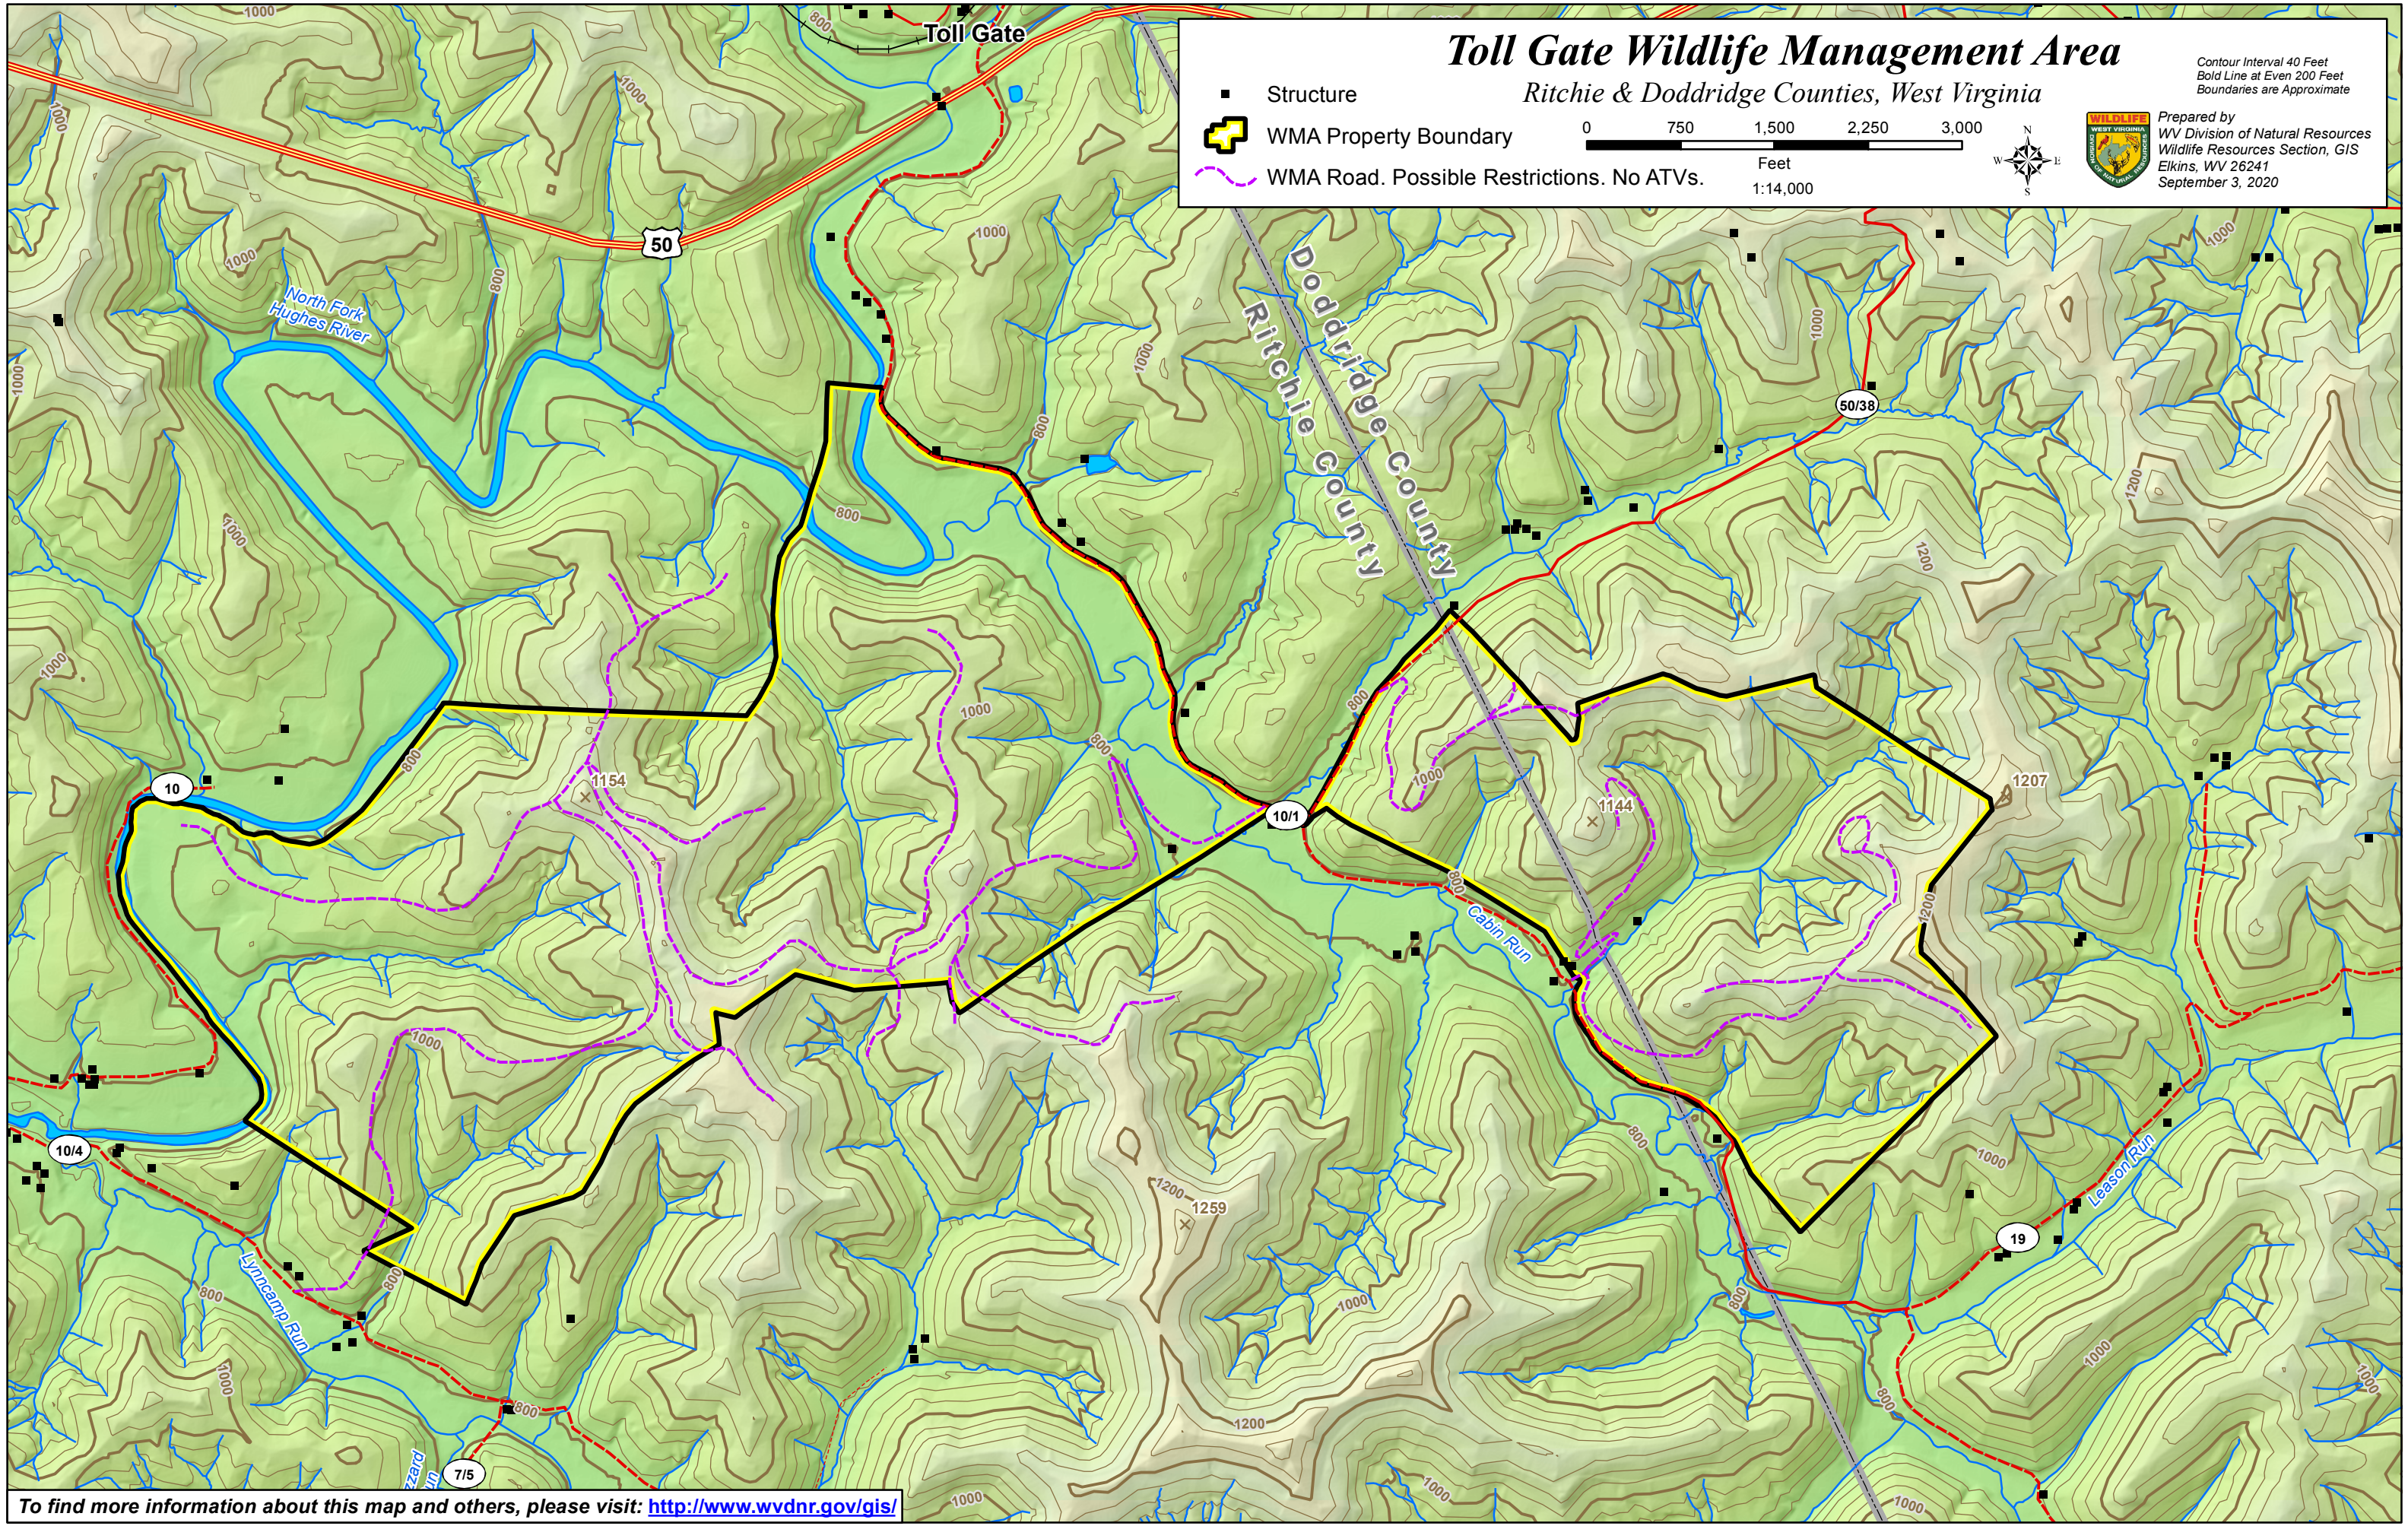

Toll Gate Wildlife Management Area

Ritchie & Doddridge Counties, West Virginia

Contour Interval 40 Feet
Bold Line at Even 200 Feet
Boundaries are Approximate

- Structure
- ⊕ WMA Property Boundary
- ⋯ WMA Road. Possible Restrictions. No ATVs.

Prepared by
WV Division of Natural Resources
Wildlife Resources Section, GIS
Elkins, WV 26241
September 3, 2020

To find more information about this map and others, please visit: <http://www.wvdnr.gov/gis/>