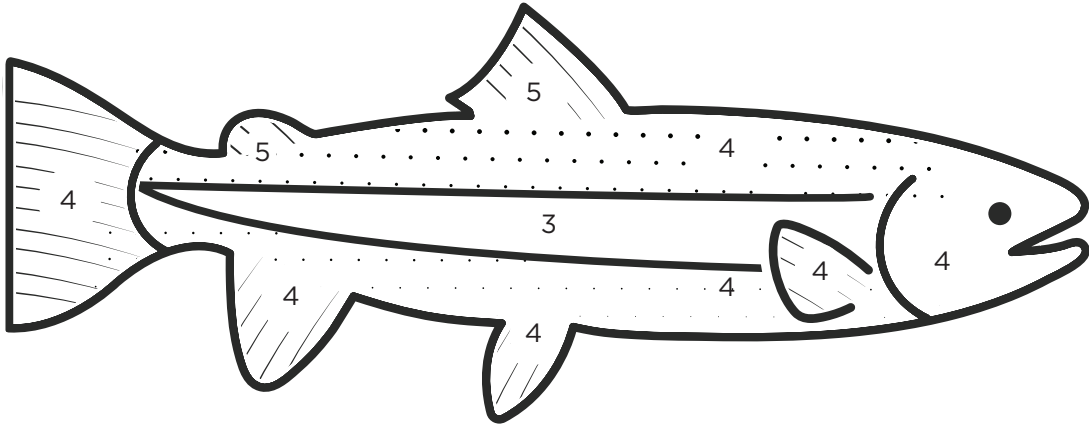

USE THE KEY TO COLOR THE TROUT!

RAINBOW TROUT

GOLDEN TROUT

KEY

1 Yellow

2 Orange

3 Pink

4 Green