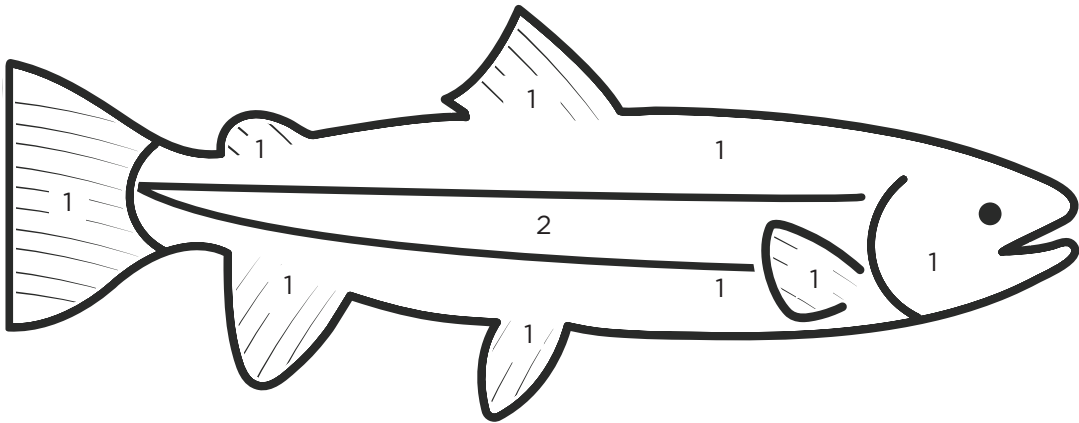

USE THE KEY TO COLOR THE TROUT!

RAINBOW TROUT

GOLDEN TROUT

KEY

1 Yellow

2 Orange

3 Pink

4 Green