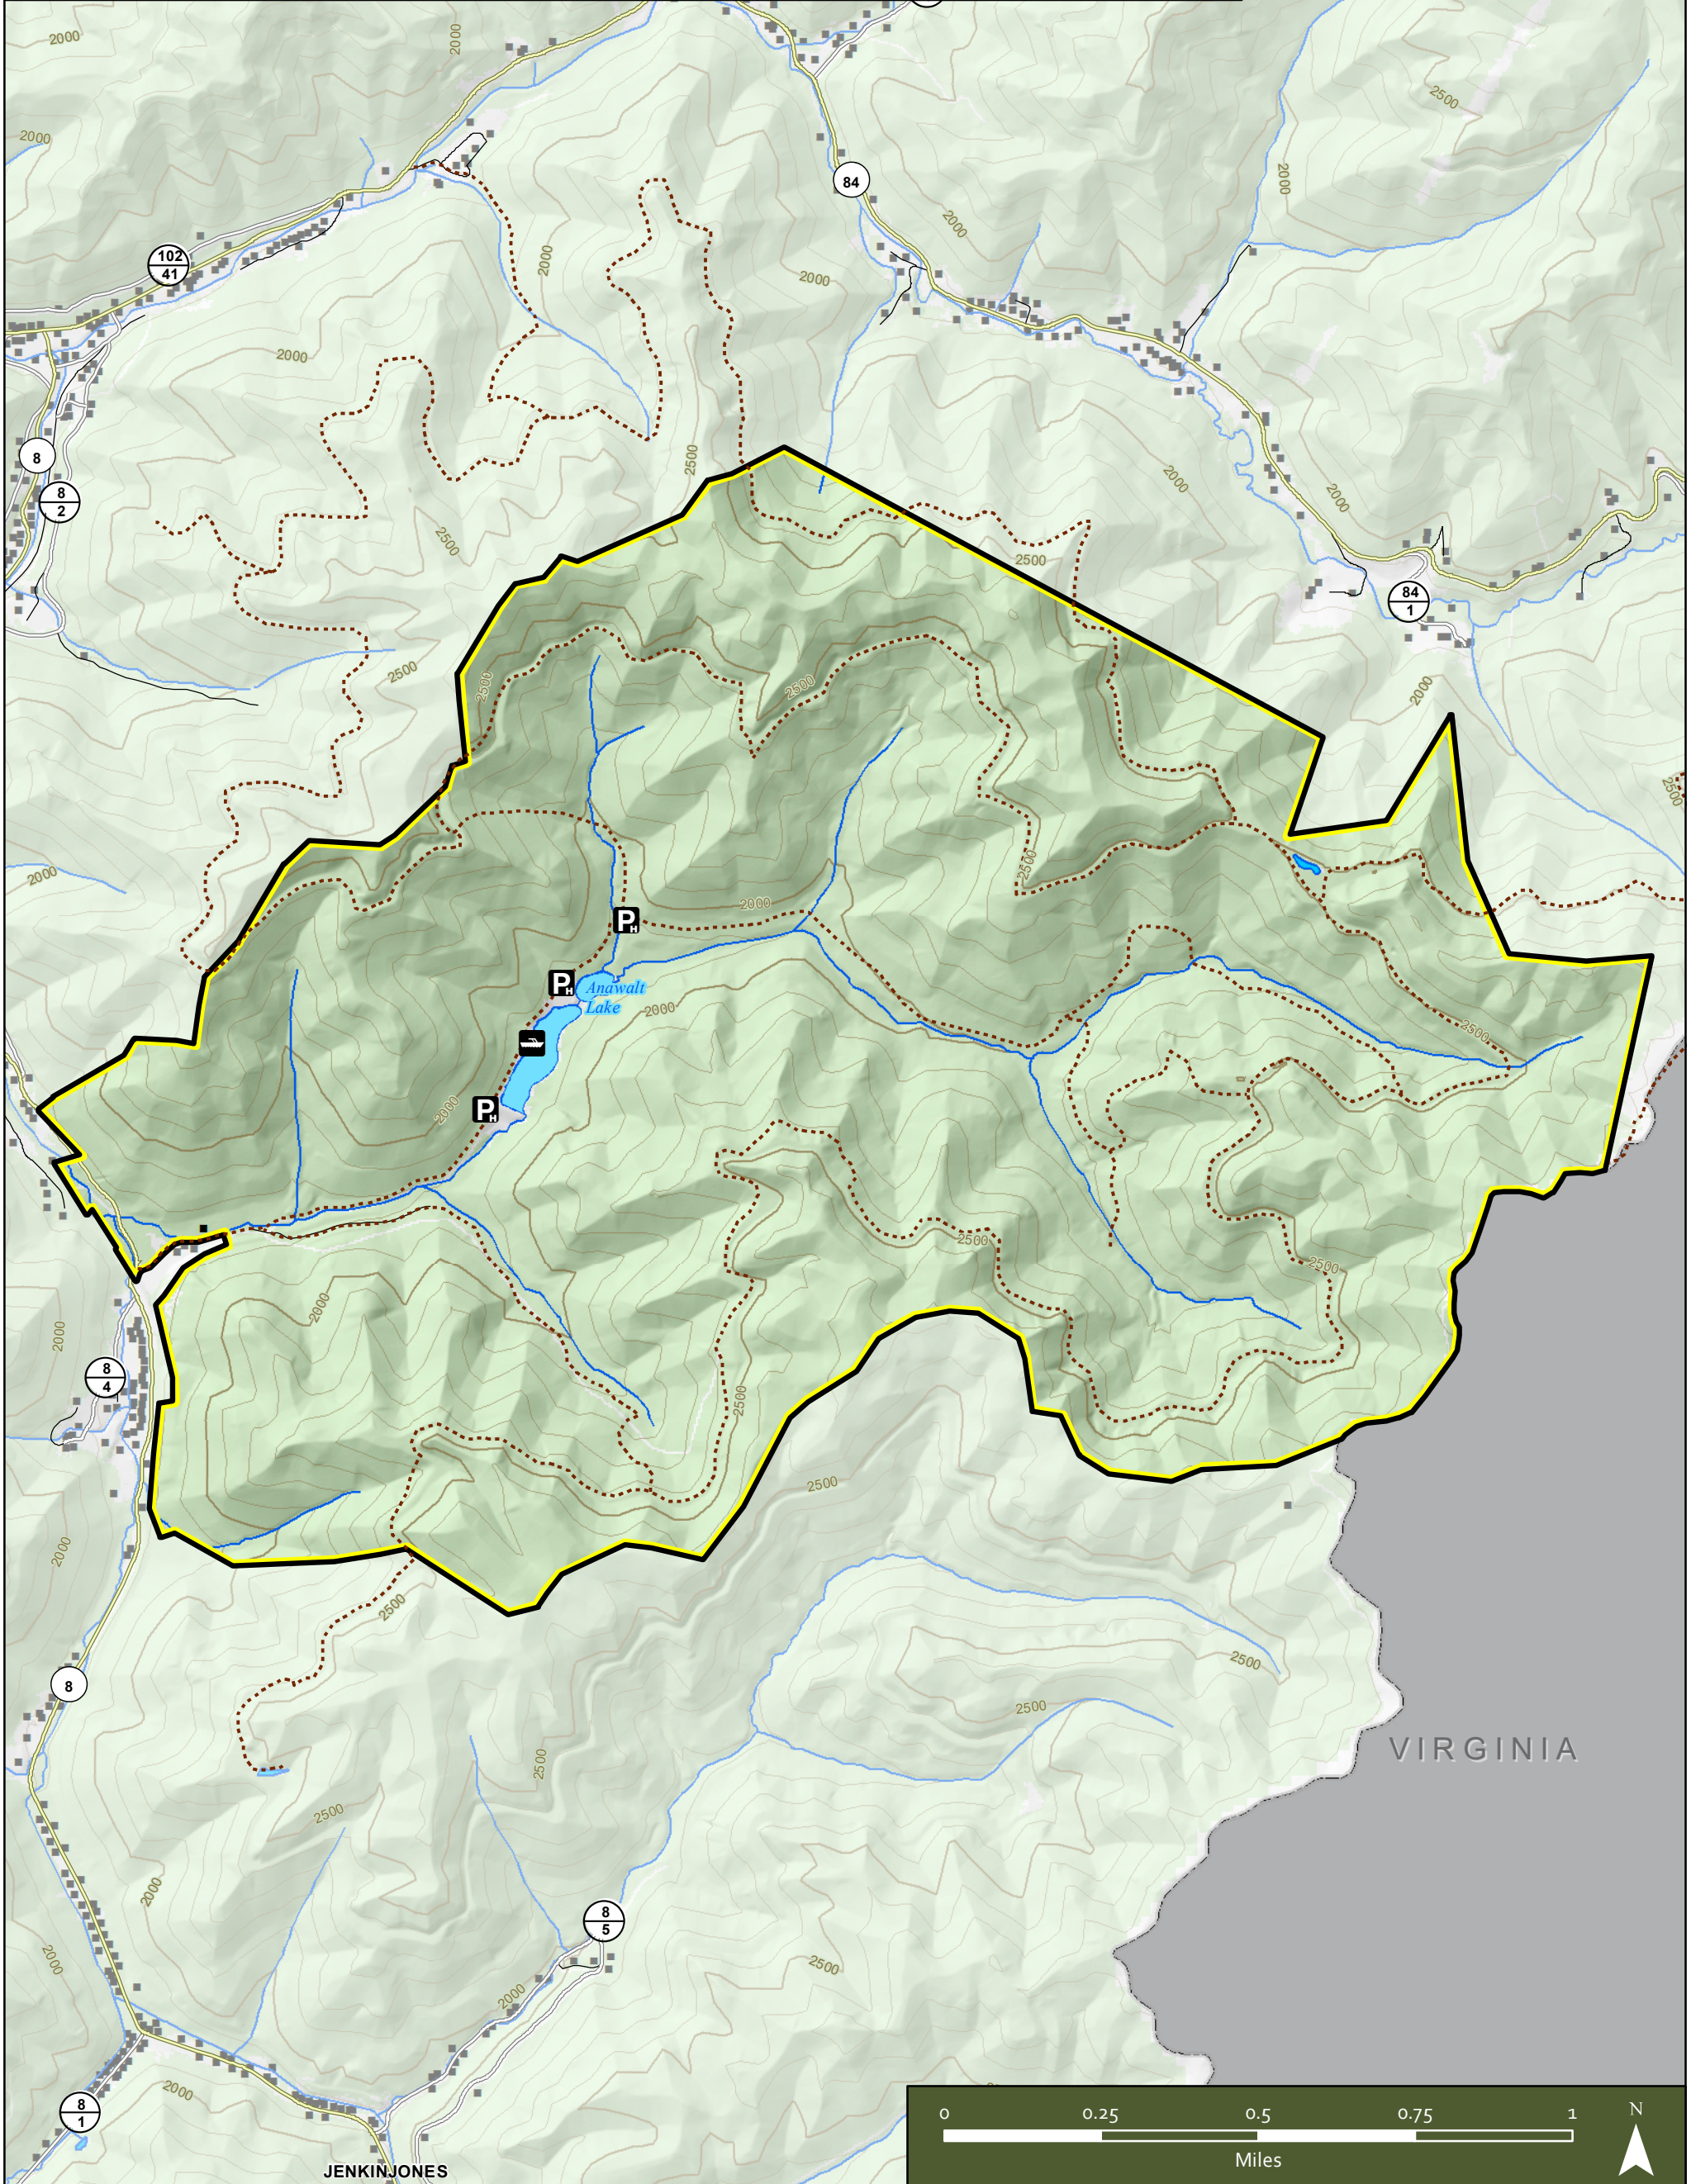

ANAWALT LAKE WILDLIFE MANAGEMENT AREA

McDowell County, West Virginia

- | | | | |
|------------------------------|--------------|-------------------------|-----------------------------------|
| Boating Access (Carry/Slide) | Interstates | County Routes | Hunter Access Trails (unimproved) |
| Hunter Access Parking | US Highways | Secondary County Routes | Hunter Access Trails (improved) |
| Gates | State Routes | Streets | |
| WMA Boundary | | | |