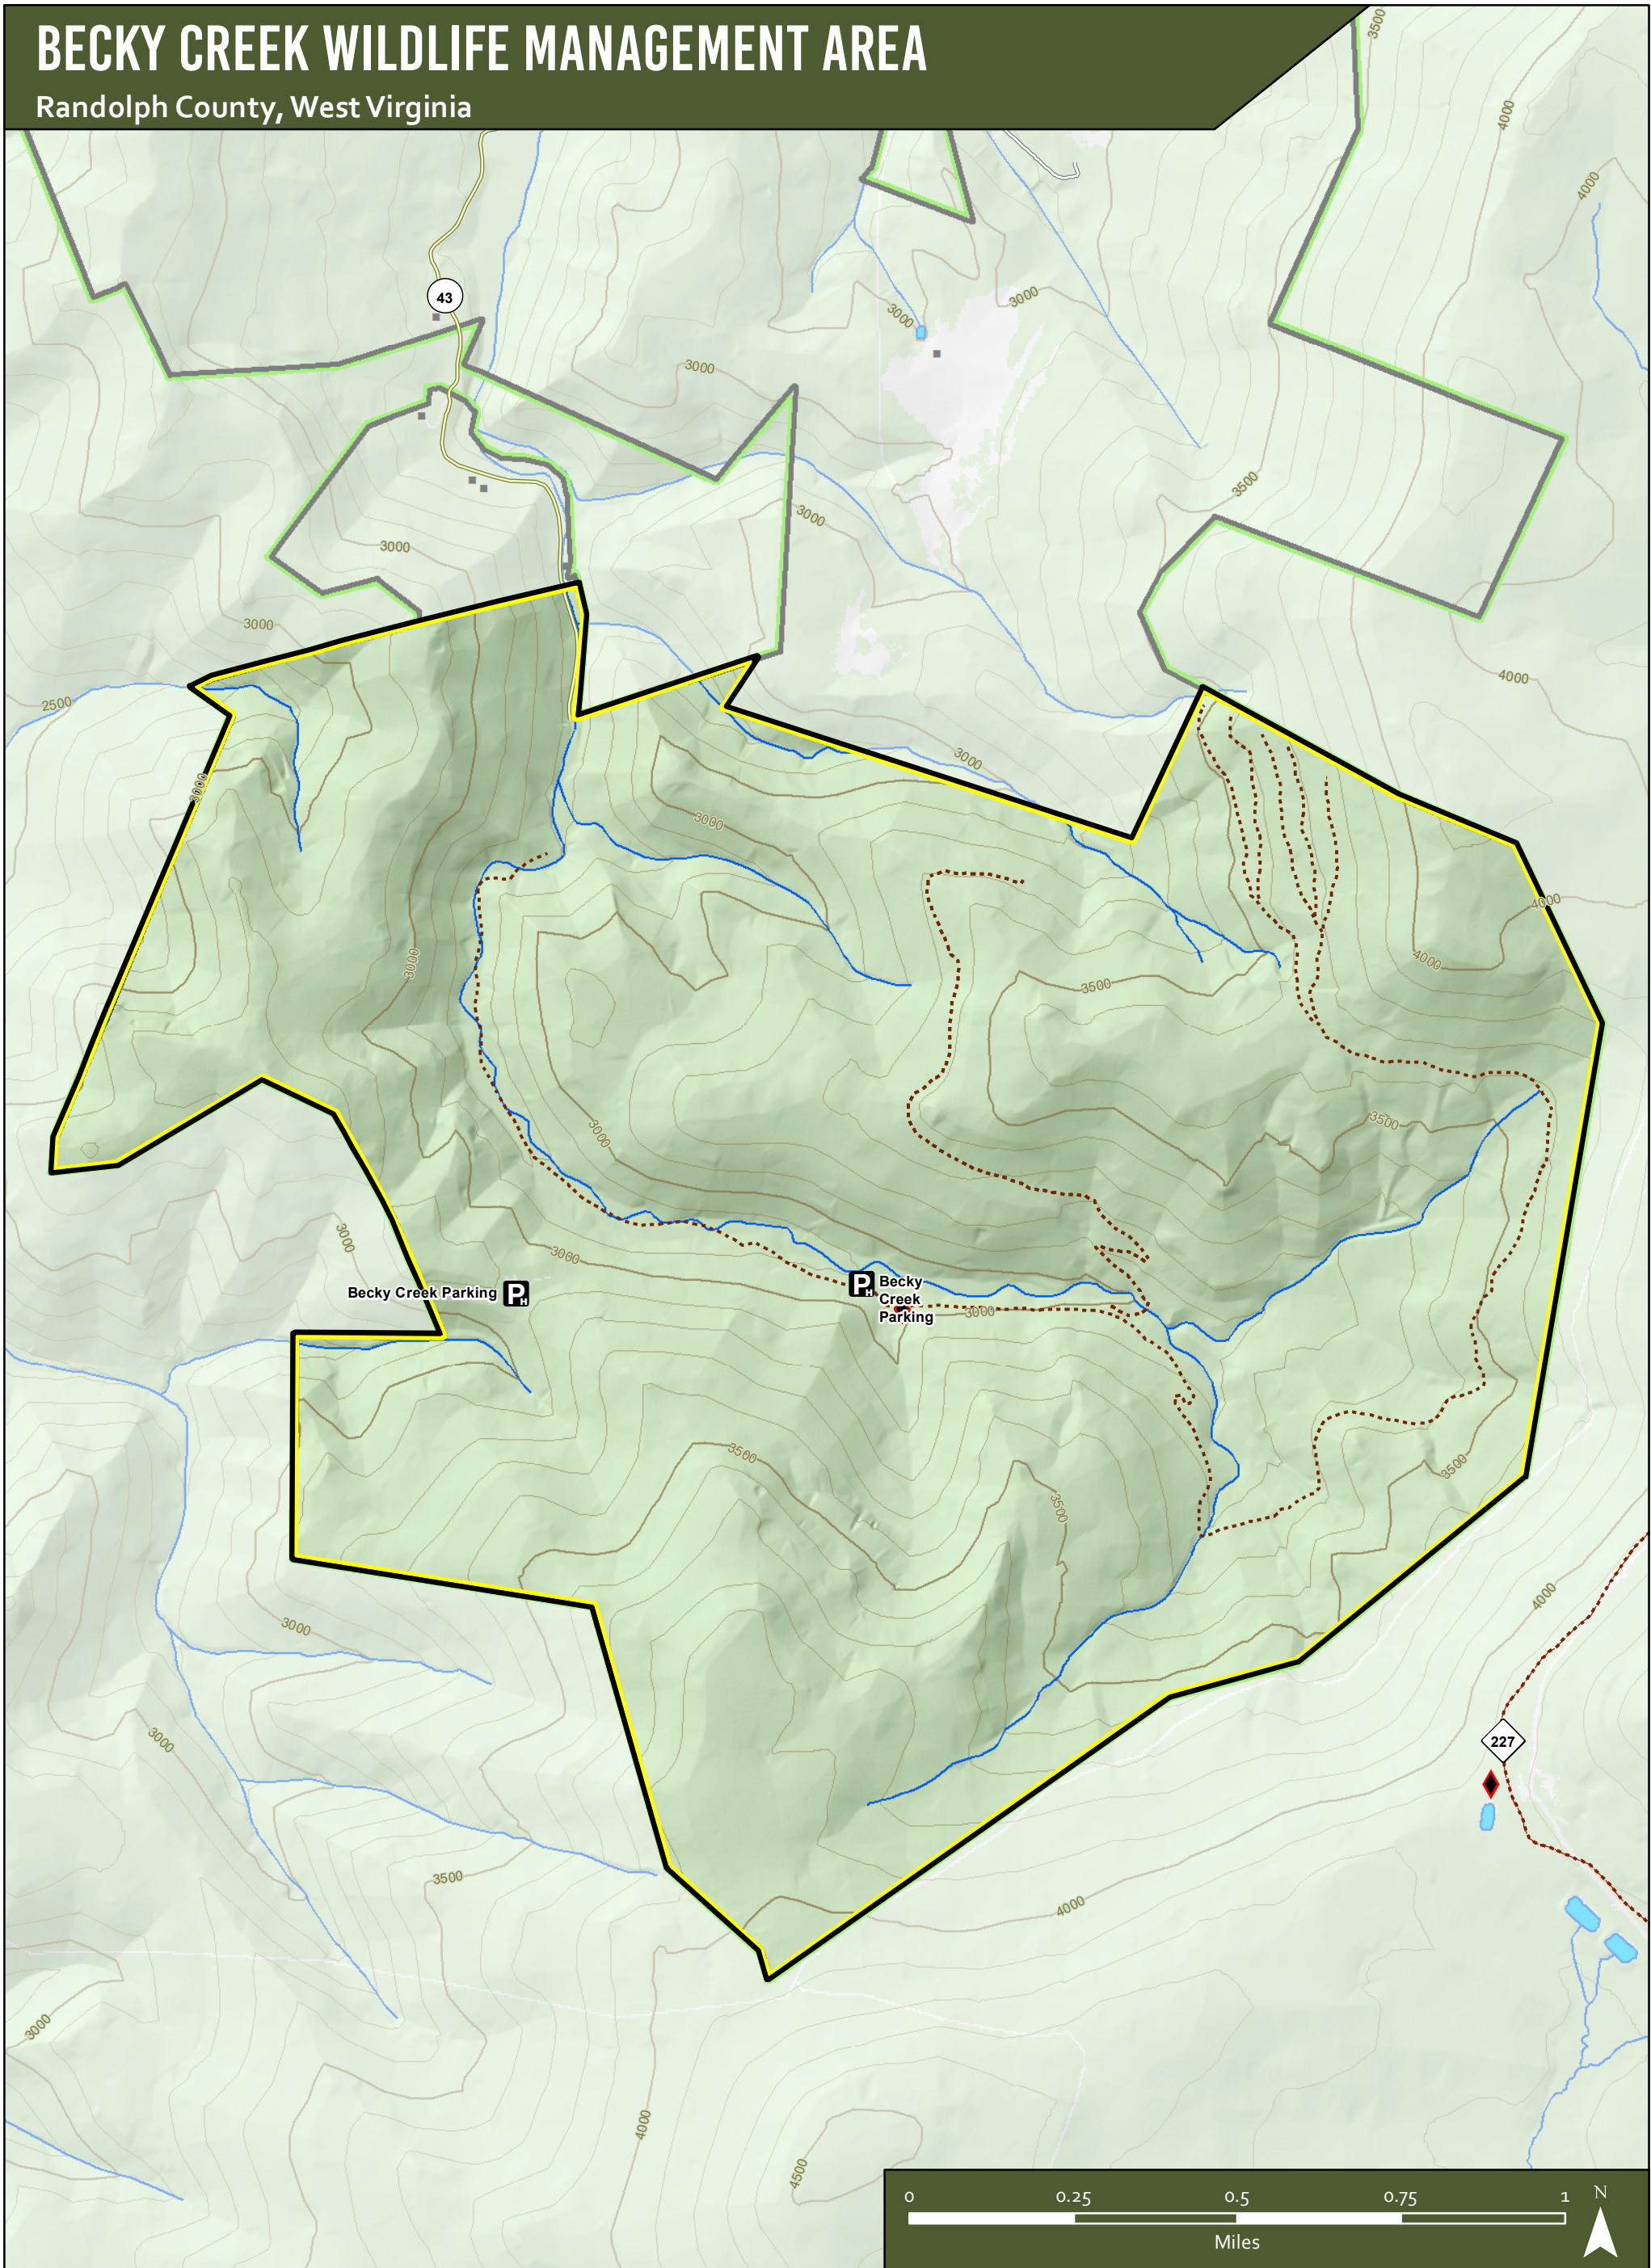

# BECKY CREEK WILDLIFE MANAGEMENT AREA

Randolph County, West Virginia

Hunter Access Parking

Gates

Becky Creek Wildlife Management Area

Cheat Wildlife Management Area

Interstates

US Highways

State Routes

County Routes

Secondary County Routes

Streets

Hunter Access Trails (unimproved)

Hunter Access Trails (improved)