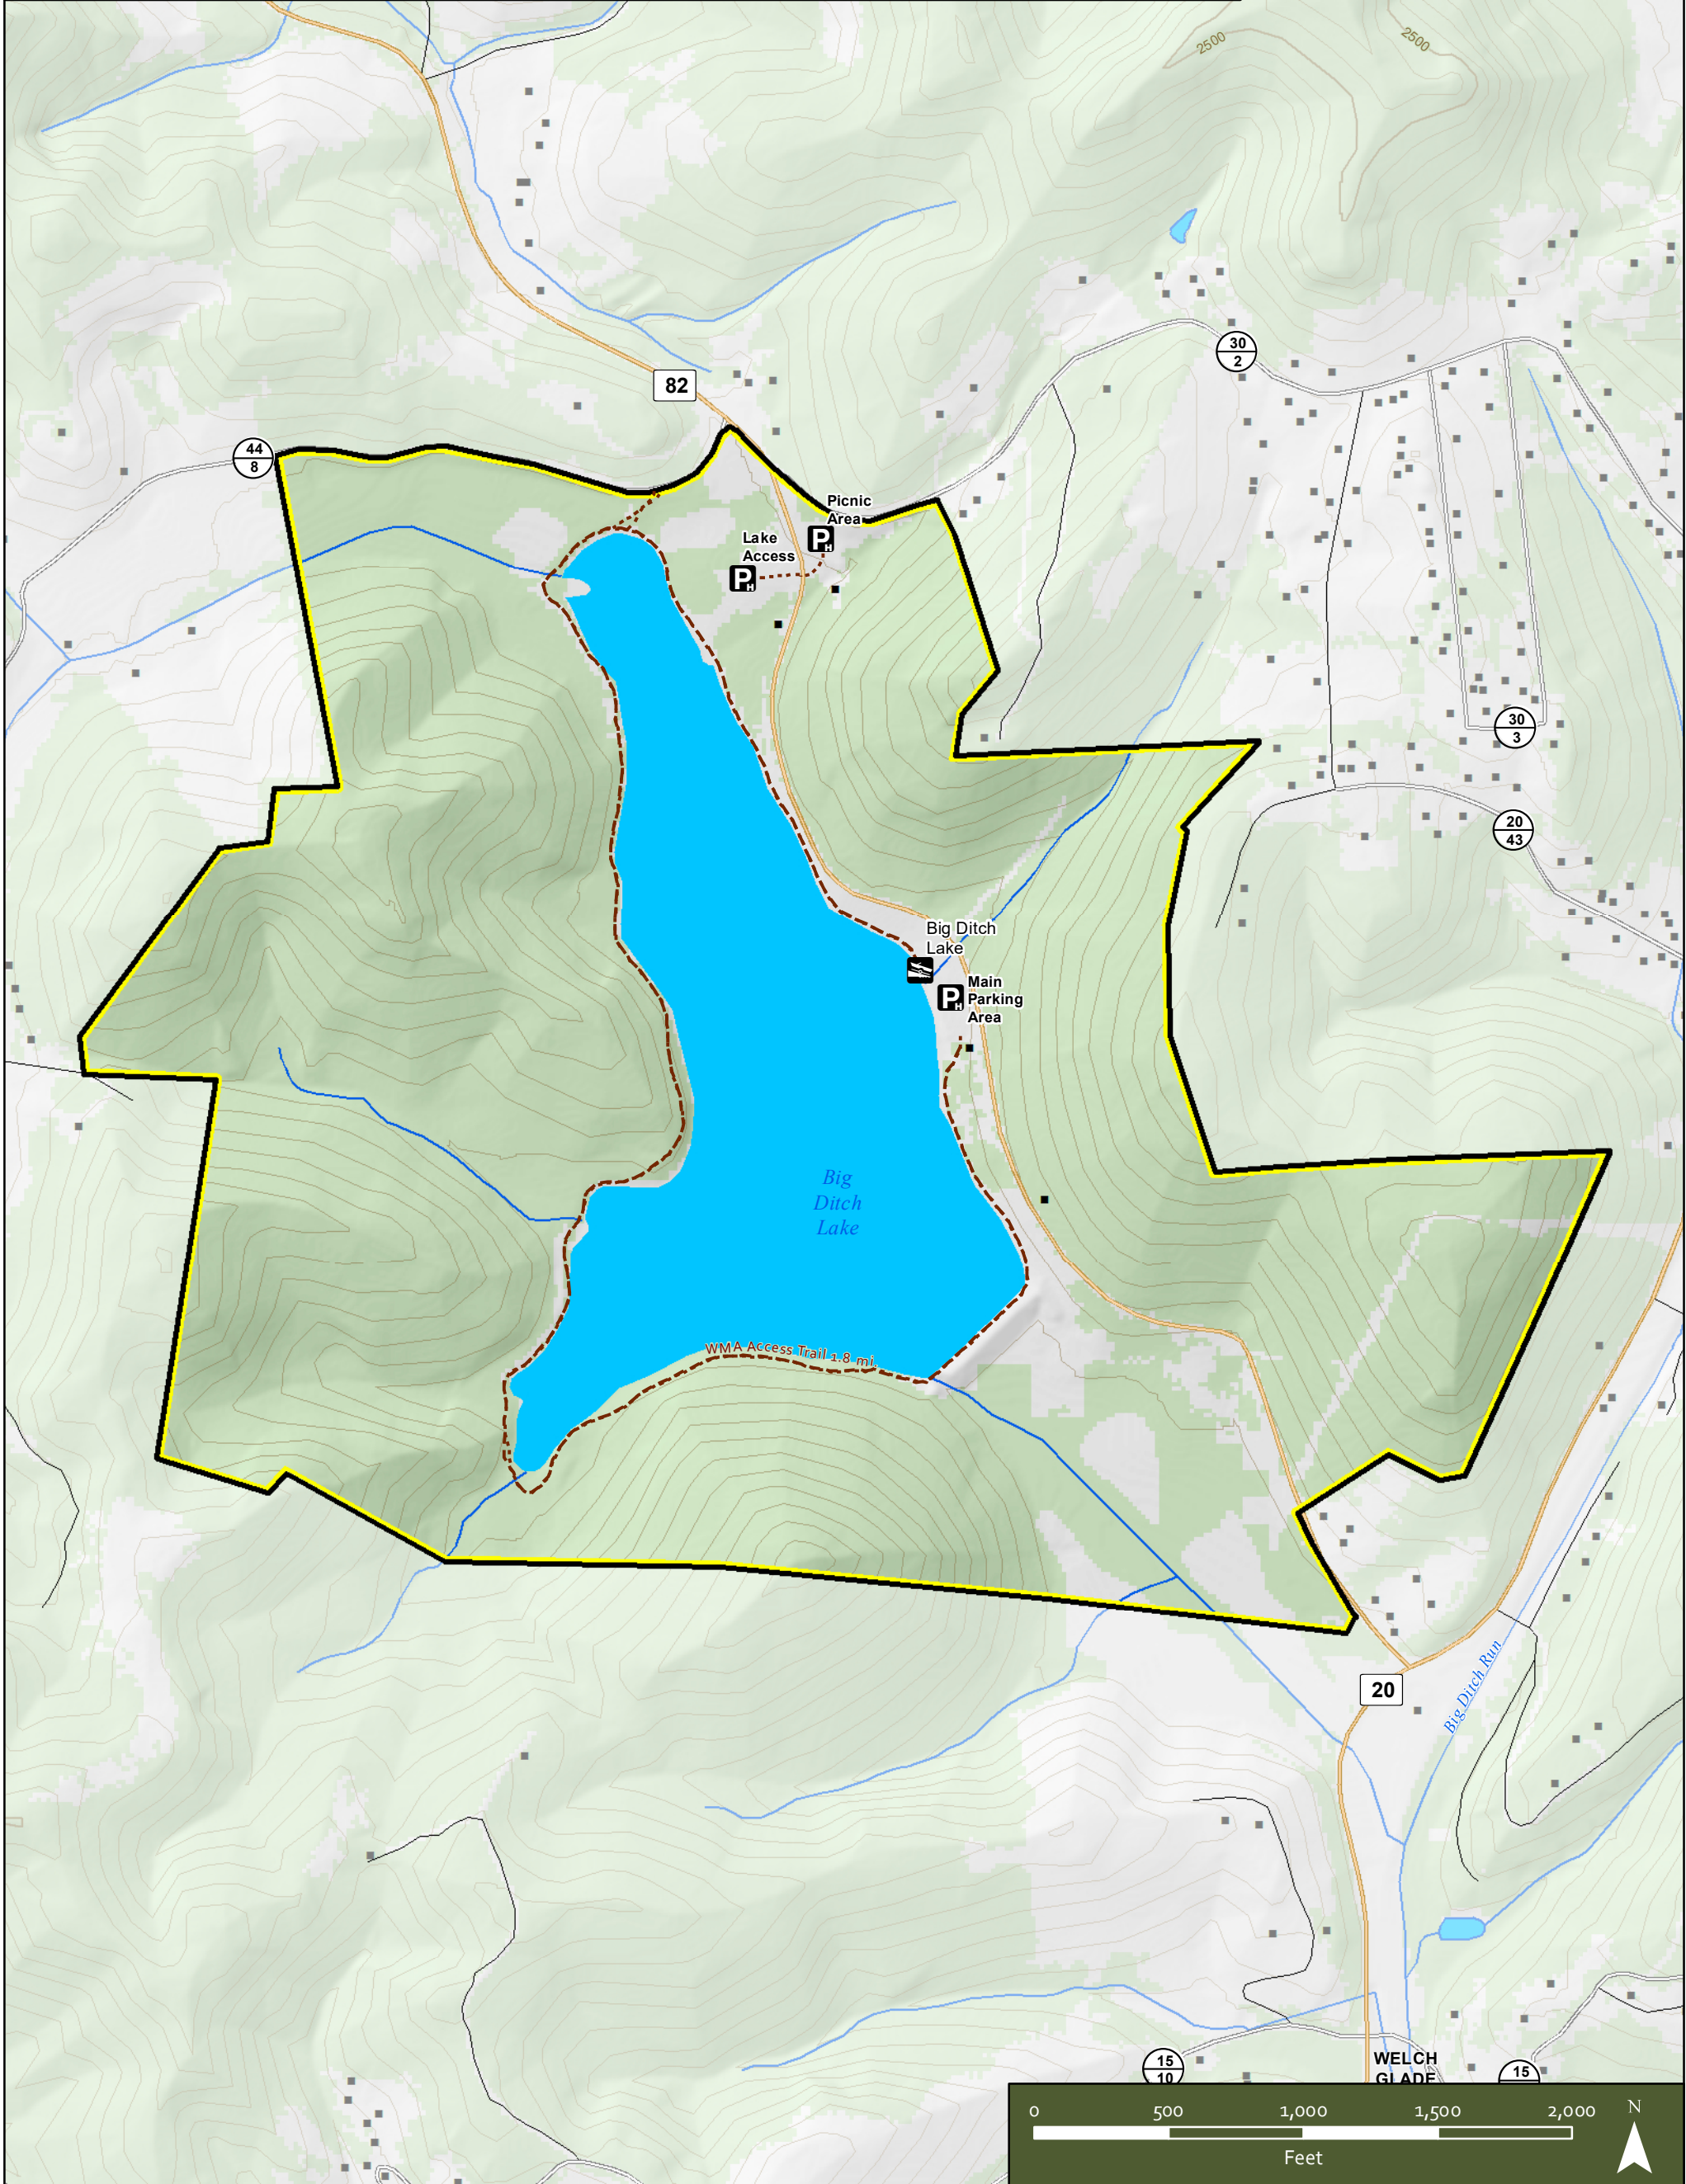

BIG DITCH WILDLIFE MANAGEMENT AREA

Webster County, West Virginia

- | | | | |
|--|--|--|--|
| | | | |
| | | | |
| | | | |
| | | | |