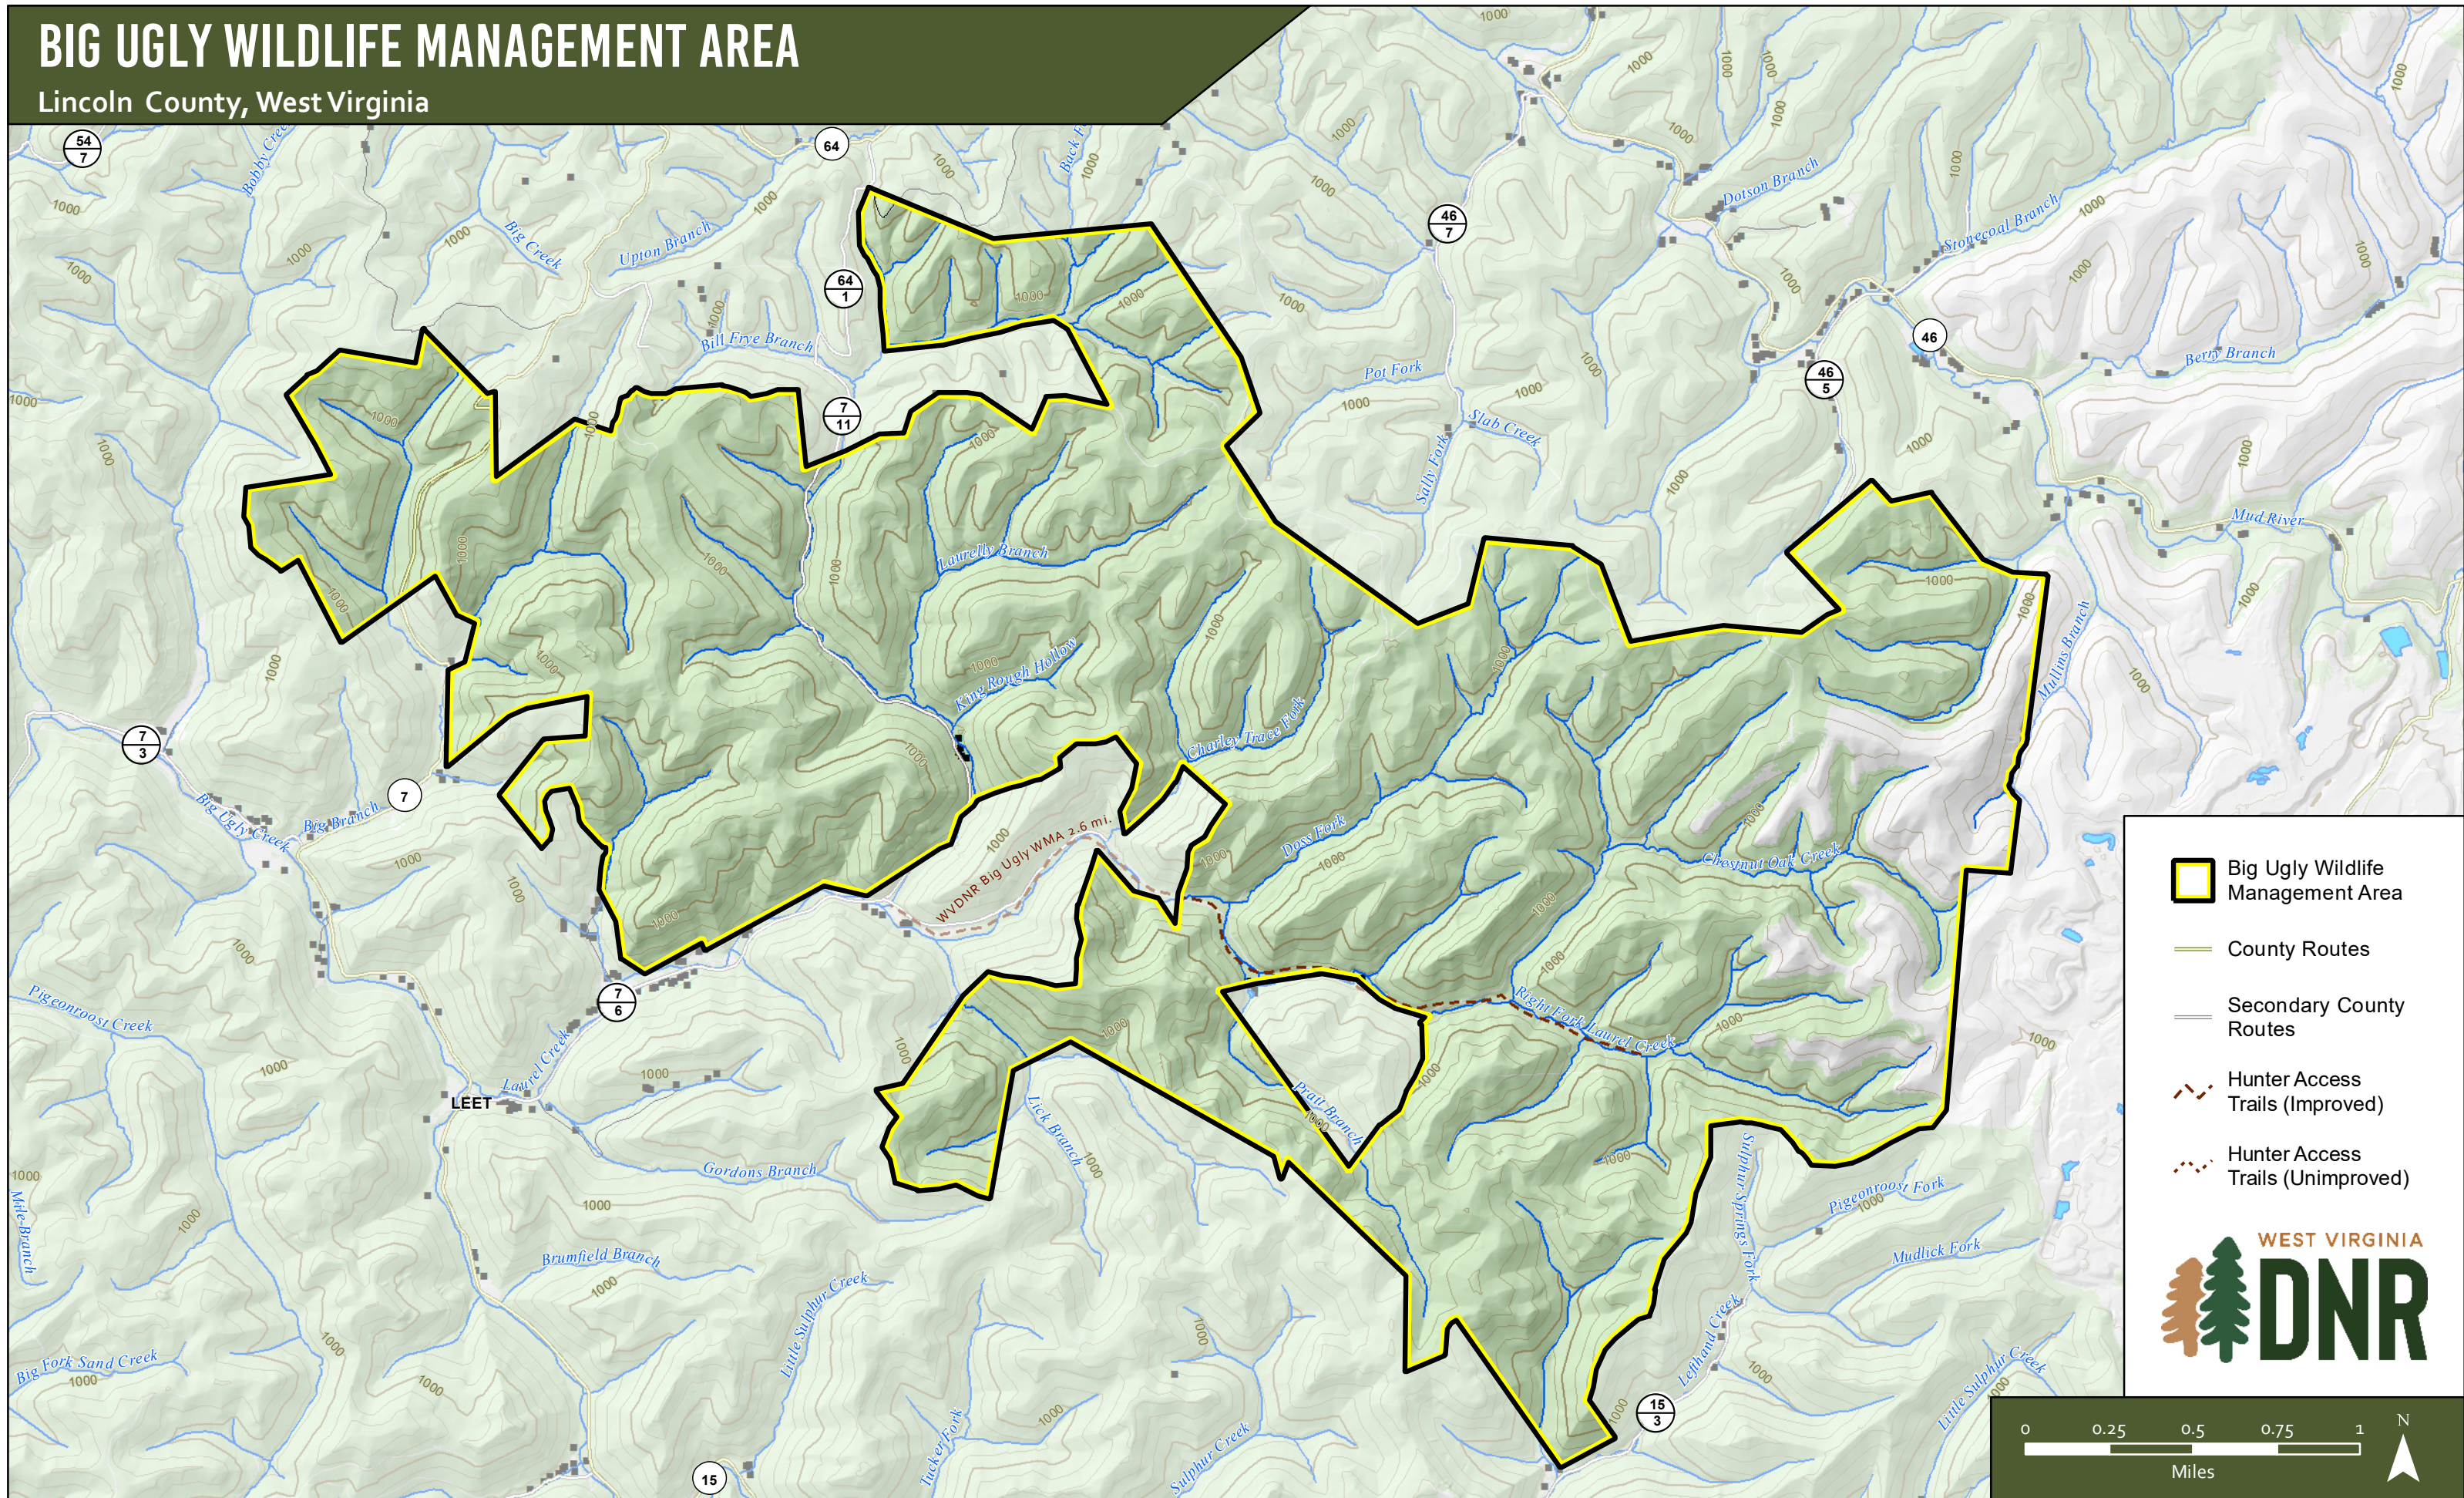

BIG UGLY WILDLIFE MANAGEMENT AREA

Lincoln County, West Virginia

- Big Ugly Wildlife Management Area
- County Routes
- Secondary County Routes
- Hunter Access Trails (Improved)
- Hunter Access Trails (Unimproved)