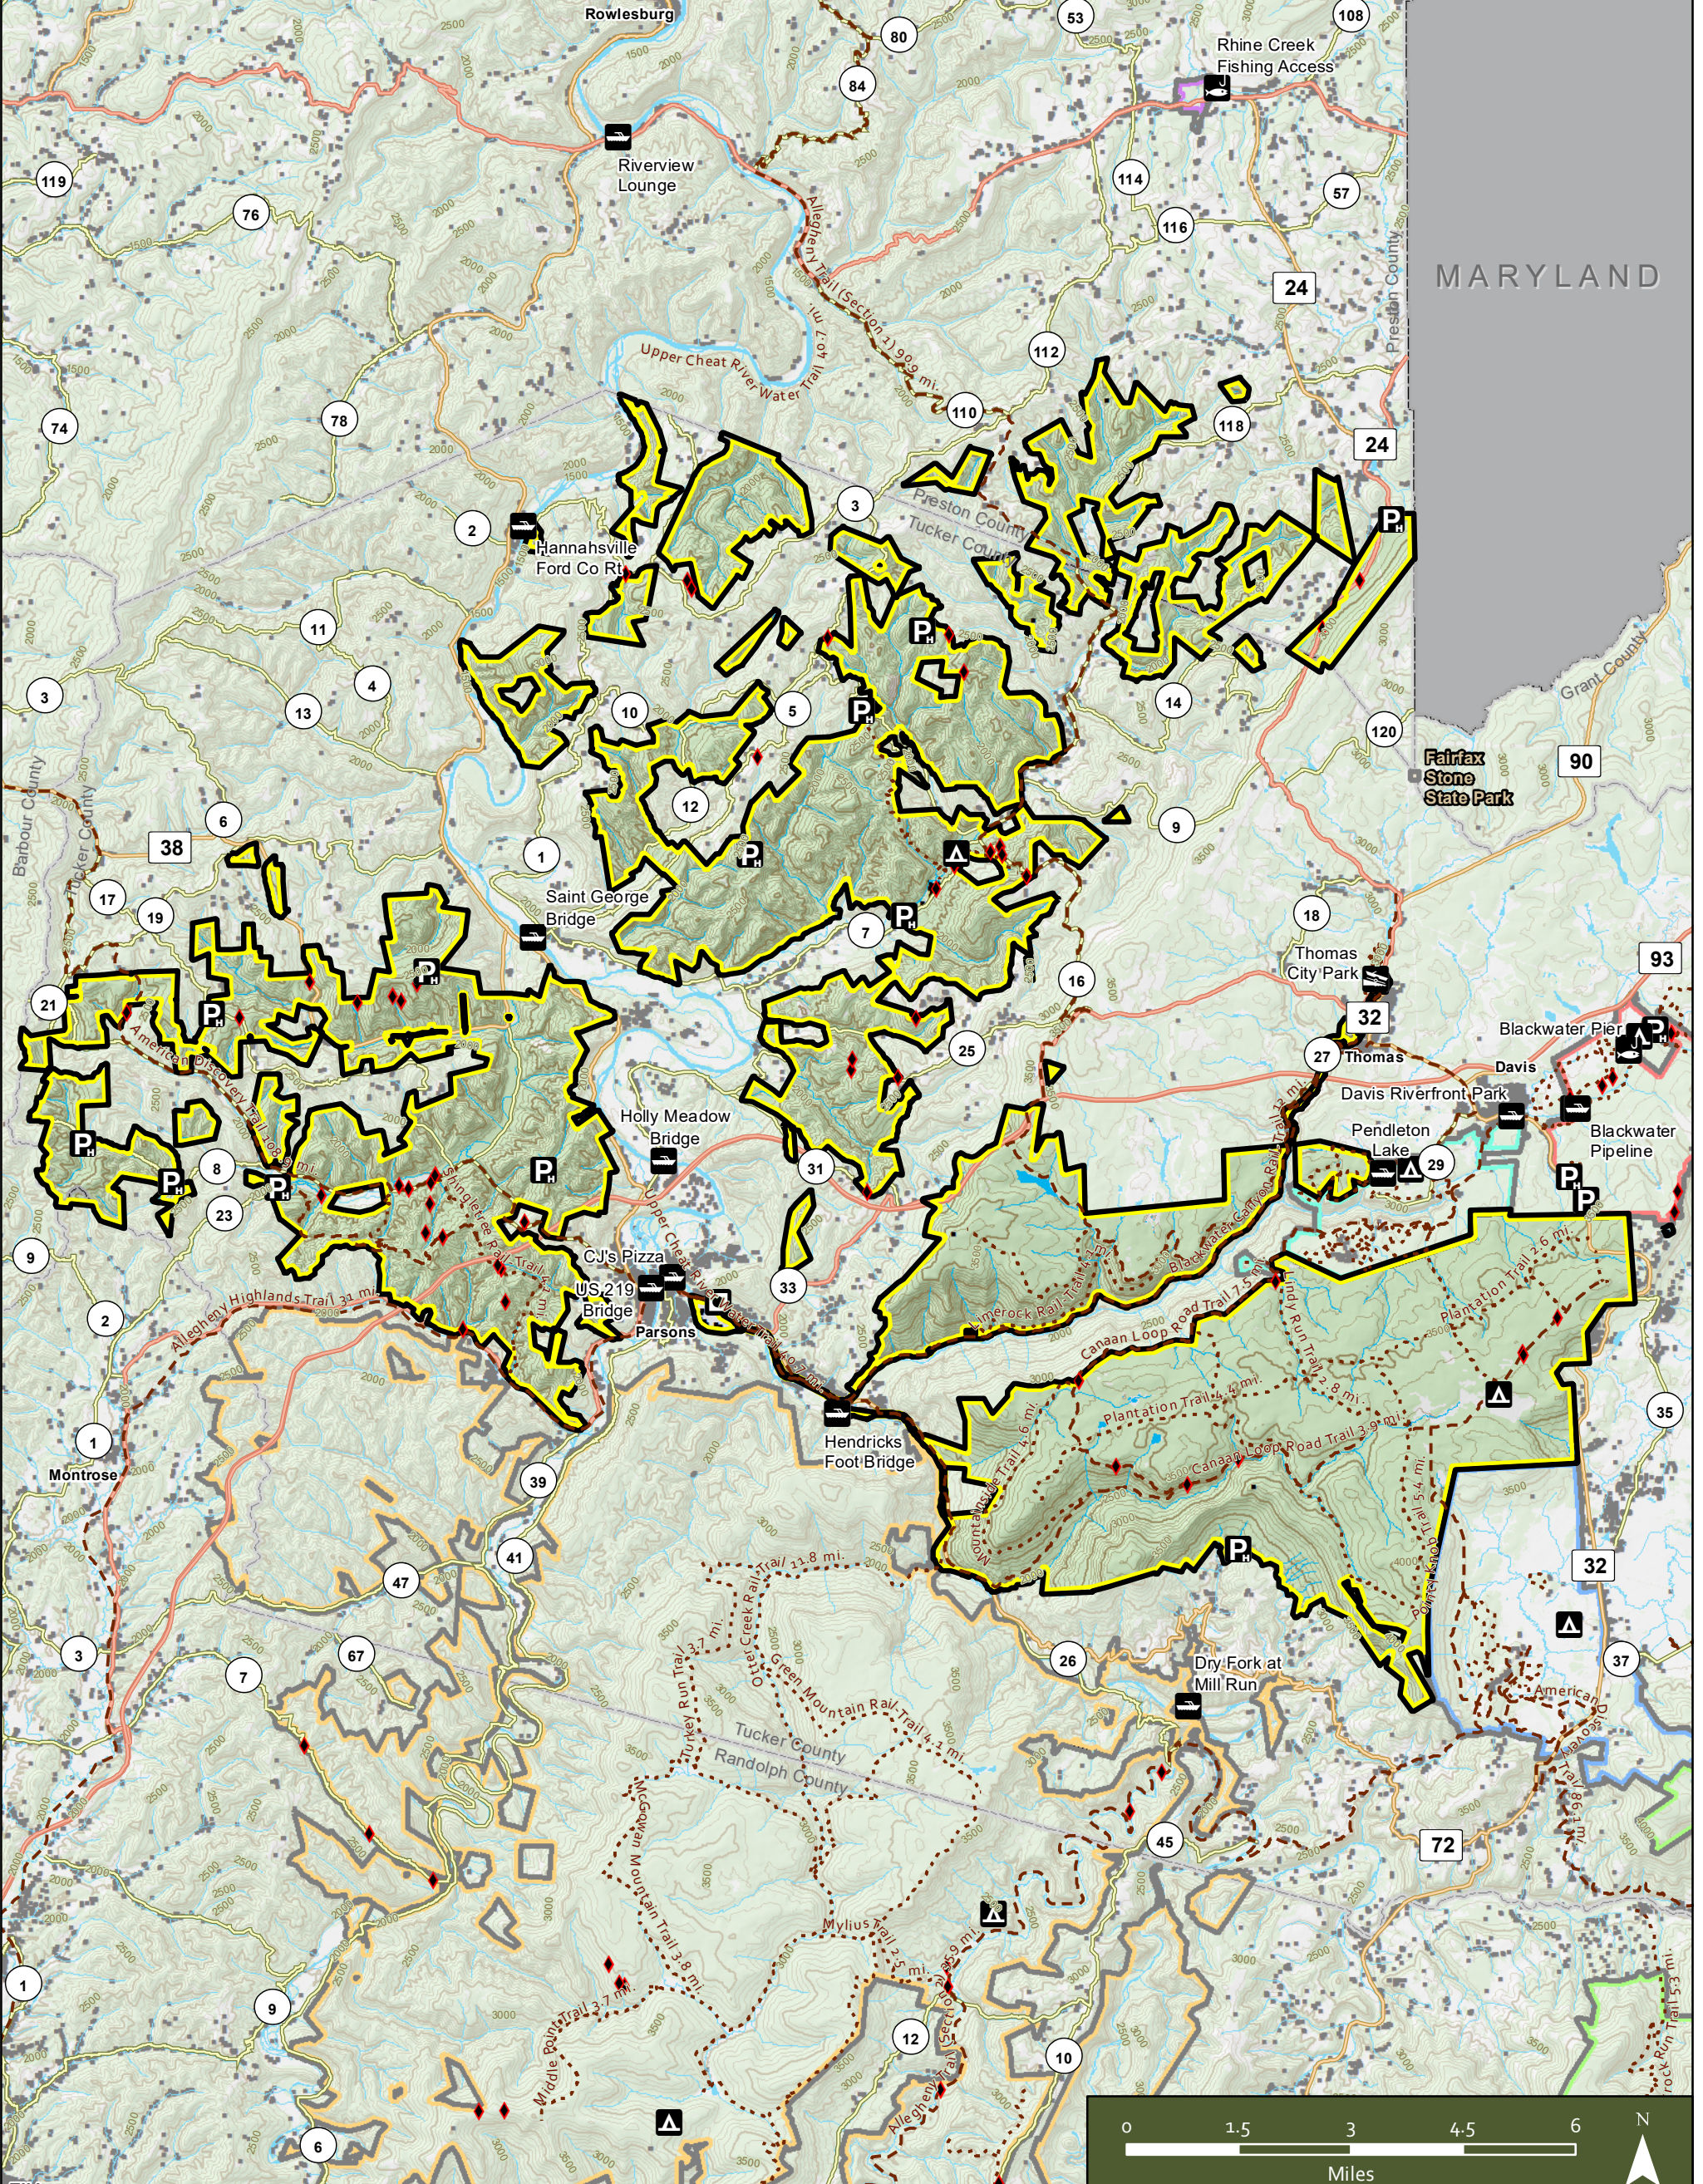

BLACKWATER WILDLIFE MANAGEMENT AREA

Tucker & Preston Counties, West Virginia

Fishing Access	Blackwater Wildlife Management Area	Blackwater Falls State Park	US Highways
Boating Access (Carry/Slide)	Little Canaan Wildlife Management Area	Canaan Valley Resort State Park	State Routes
Boating Access (Ramp)	Otter Creek Wildlife Management Area	Cathedral State Park	County Routes
Campground	Potomac Wildlife Management Area	Fairfax Stone State Park	Hunter Access Trails (unimproved)
Hunter Acc. Parking		Interstates	Hunter Access Trails (improved)
Gates			