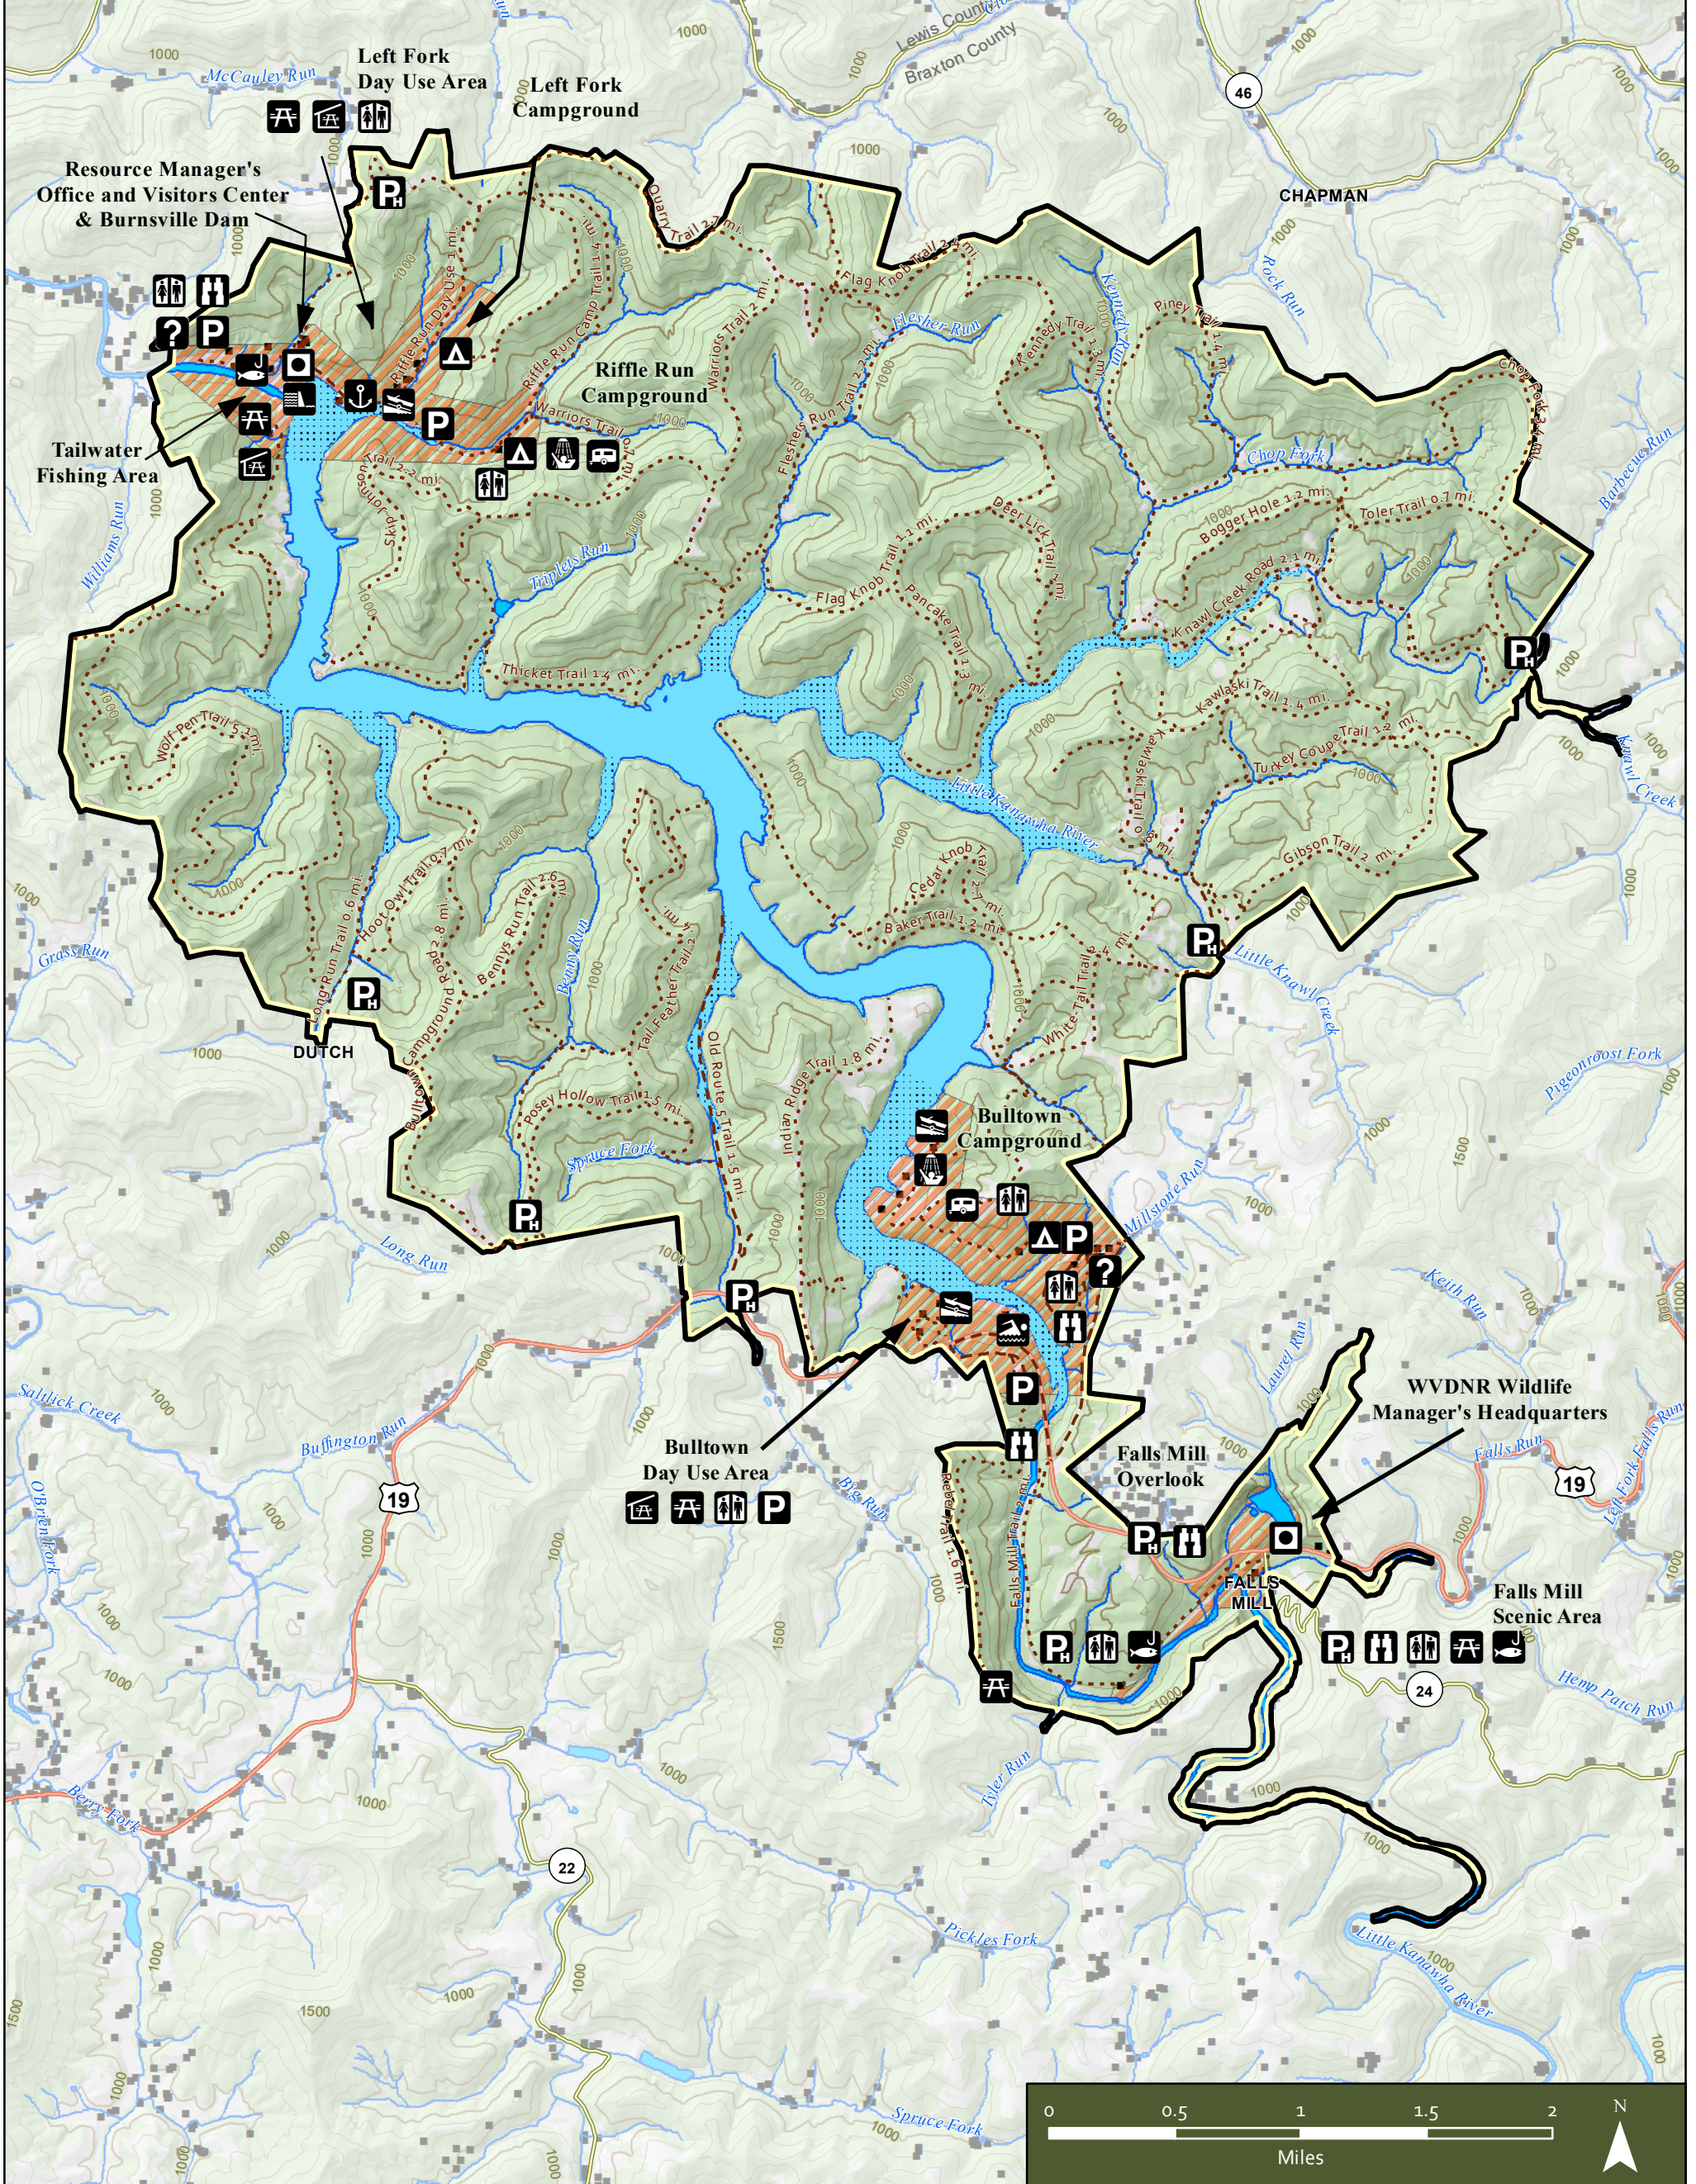

BURNSVILLE LAKE WILDLIFE MANAGEMENT AREA

Braxton County, West Virginia

Boat Ramp	Information	Picnic	Swimming	US Highways	WMA Boundary
Camping	Marina	Restrooms	Trailer	County Routes	No Hunting
Dam	Hunter Access Parking	Shelter	Viewing	Hunter Access Trails (unimproved)	No Wake Speed
Fishing	Parking	Shower	Office	Hunter Access Trails (improved)	