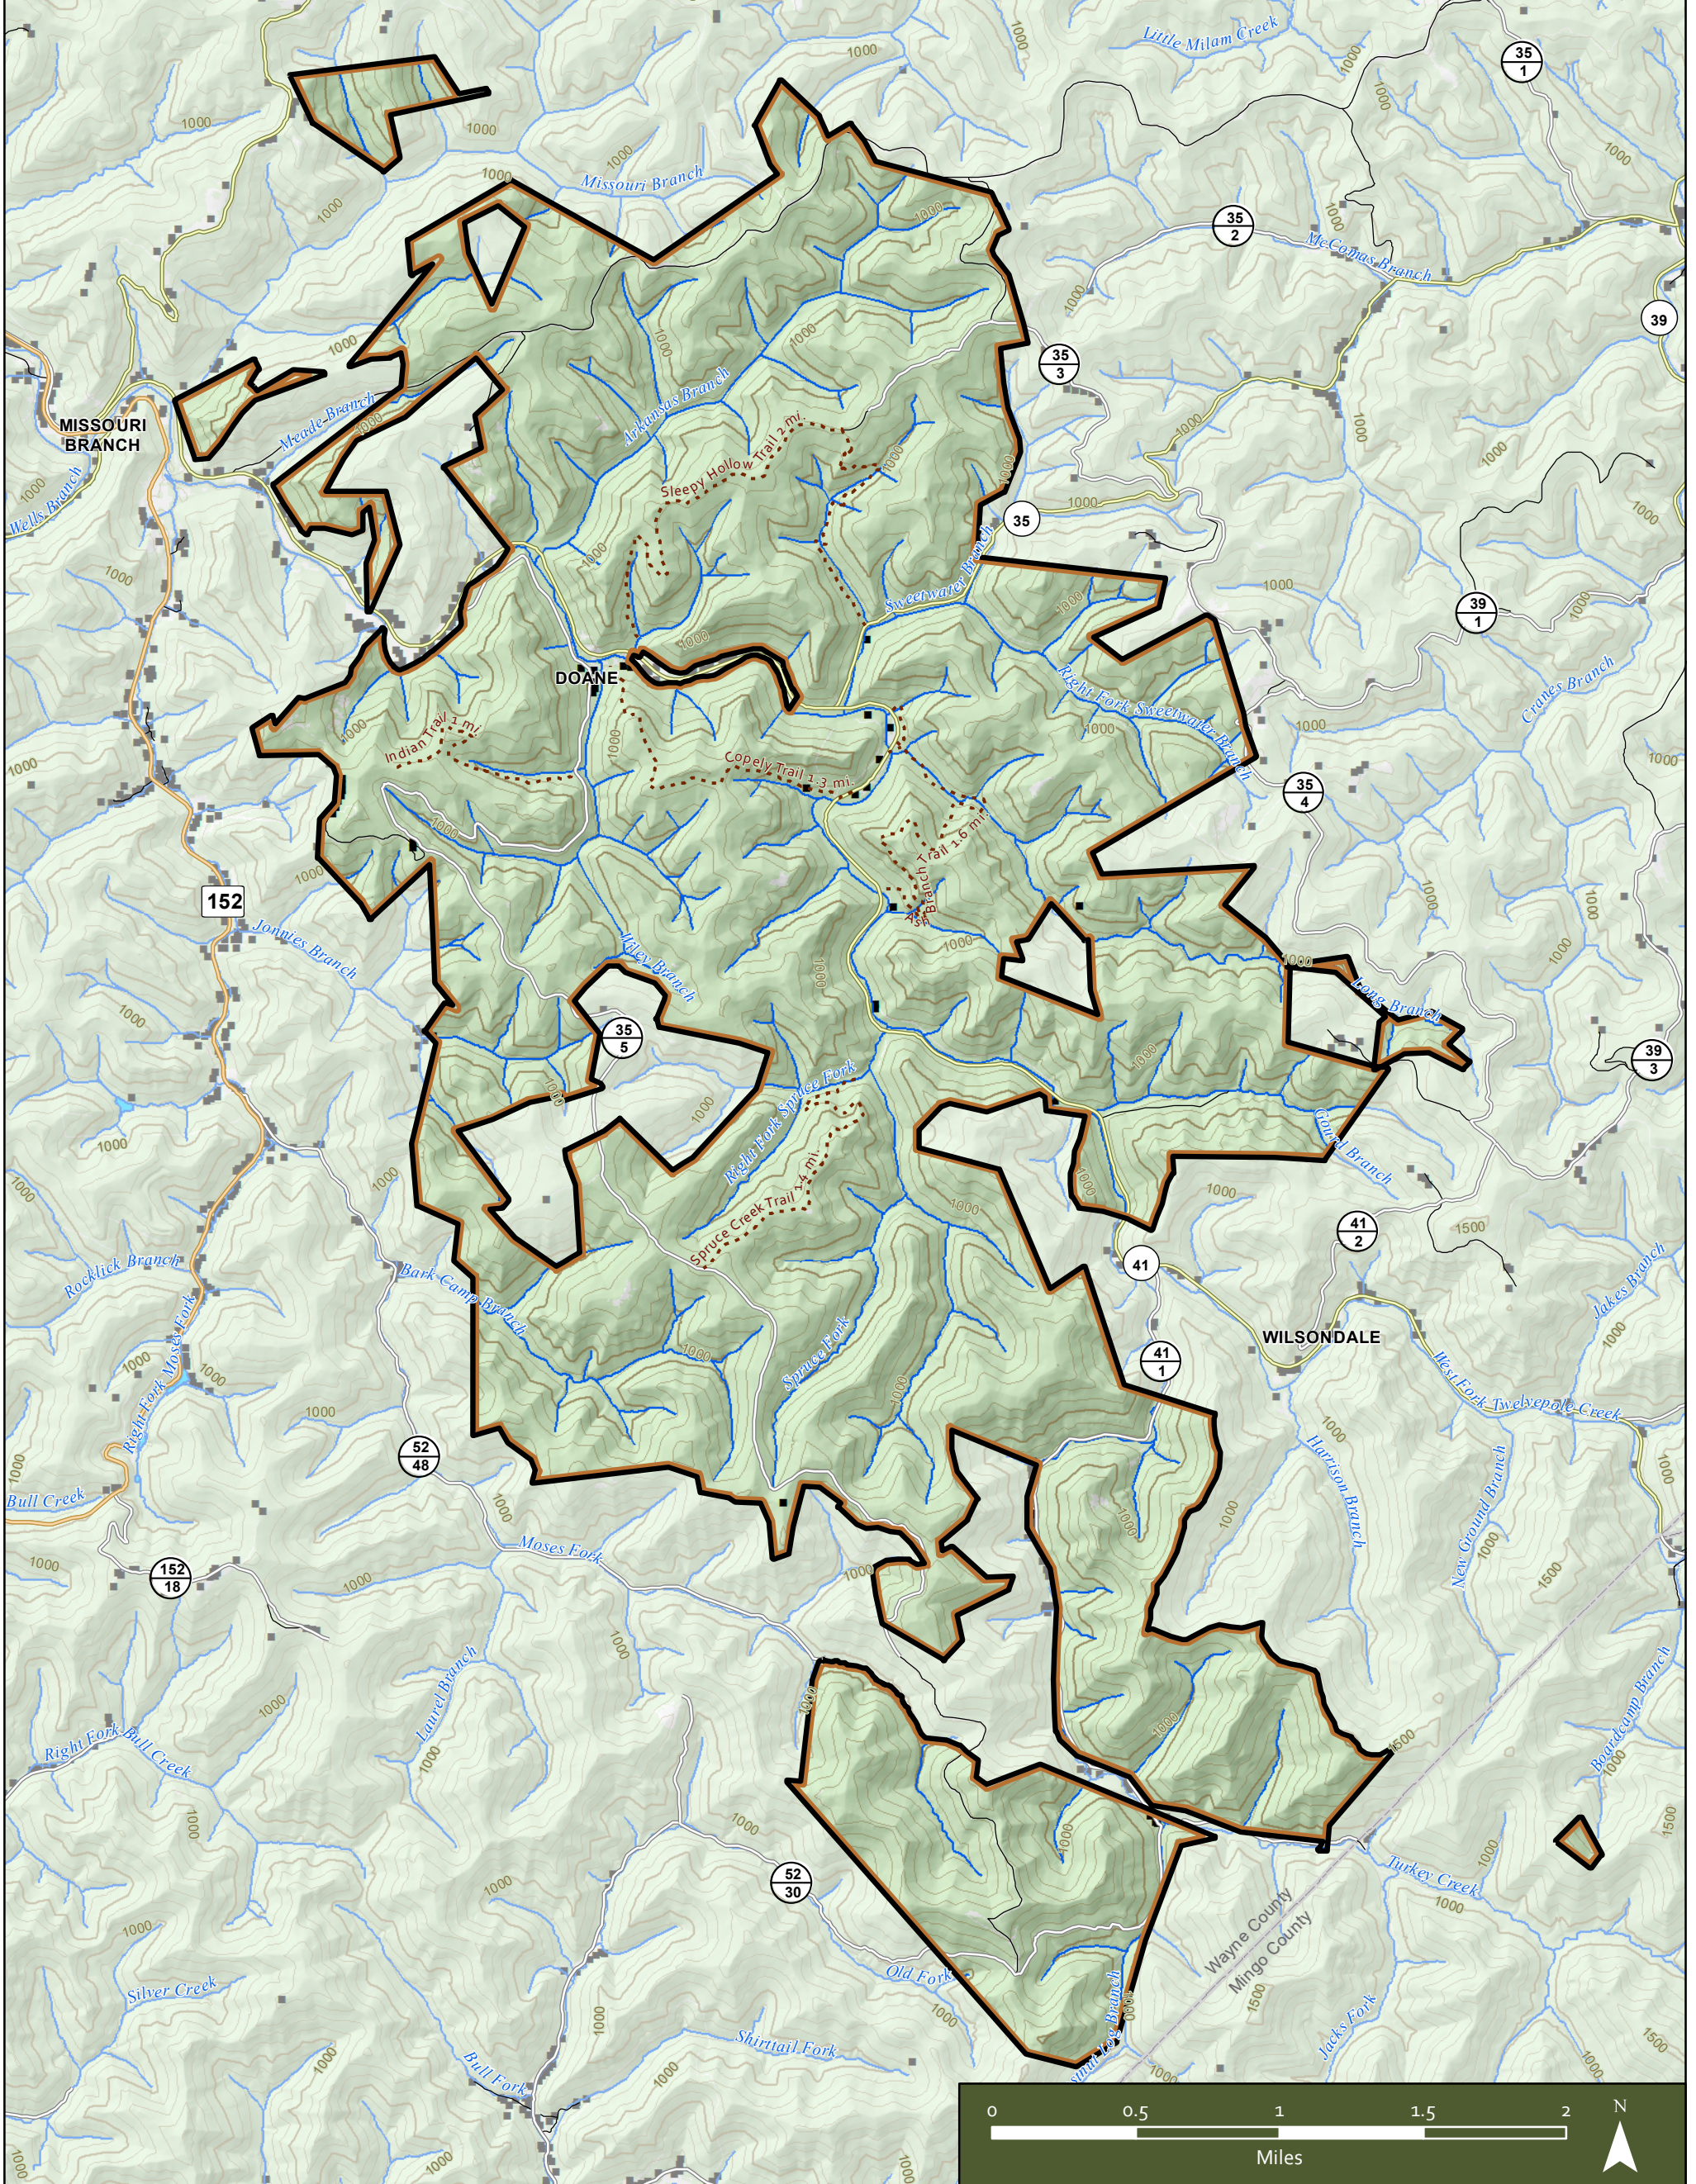

CABWAYLINGO STATE FOREST

Wayne & Mingo Counties, West Virginia

- State Forest Boundary
- Hunter Access Trails (unimproved)
- Interstates
- US Highways
- State Routes
- County Routes
- Secondary County Routes
- Streets