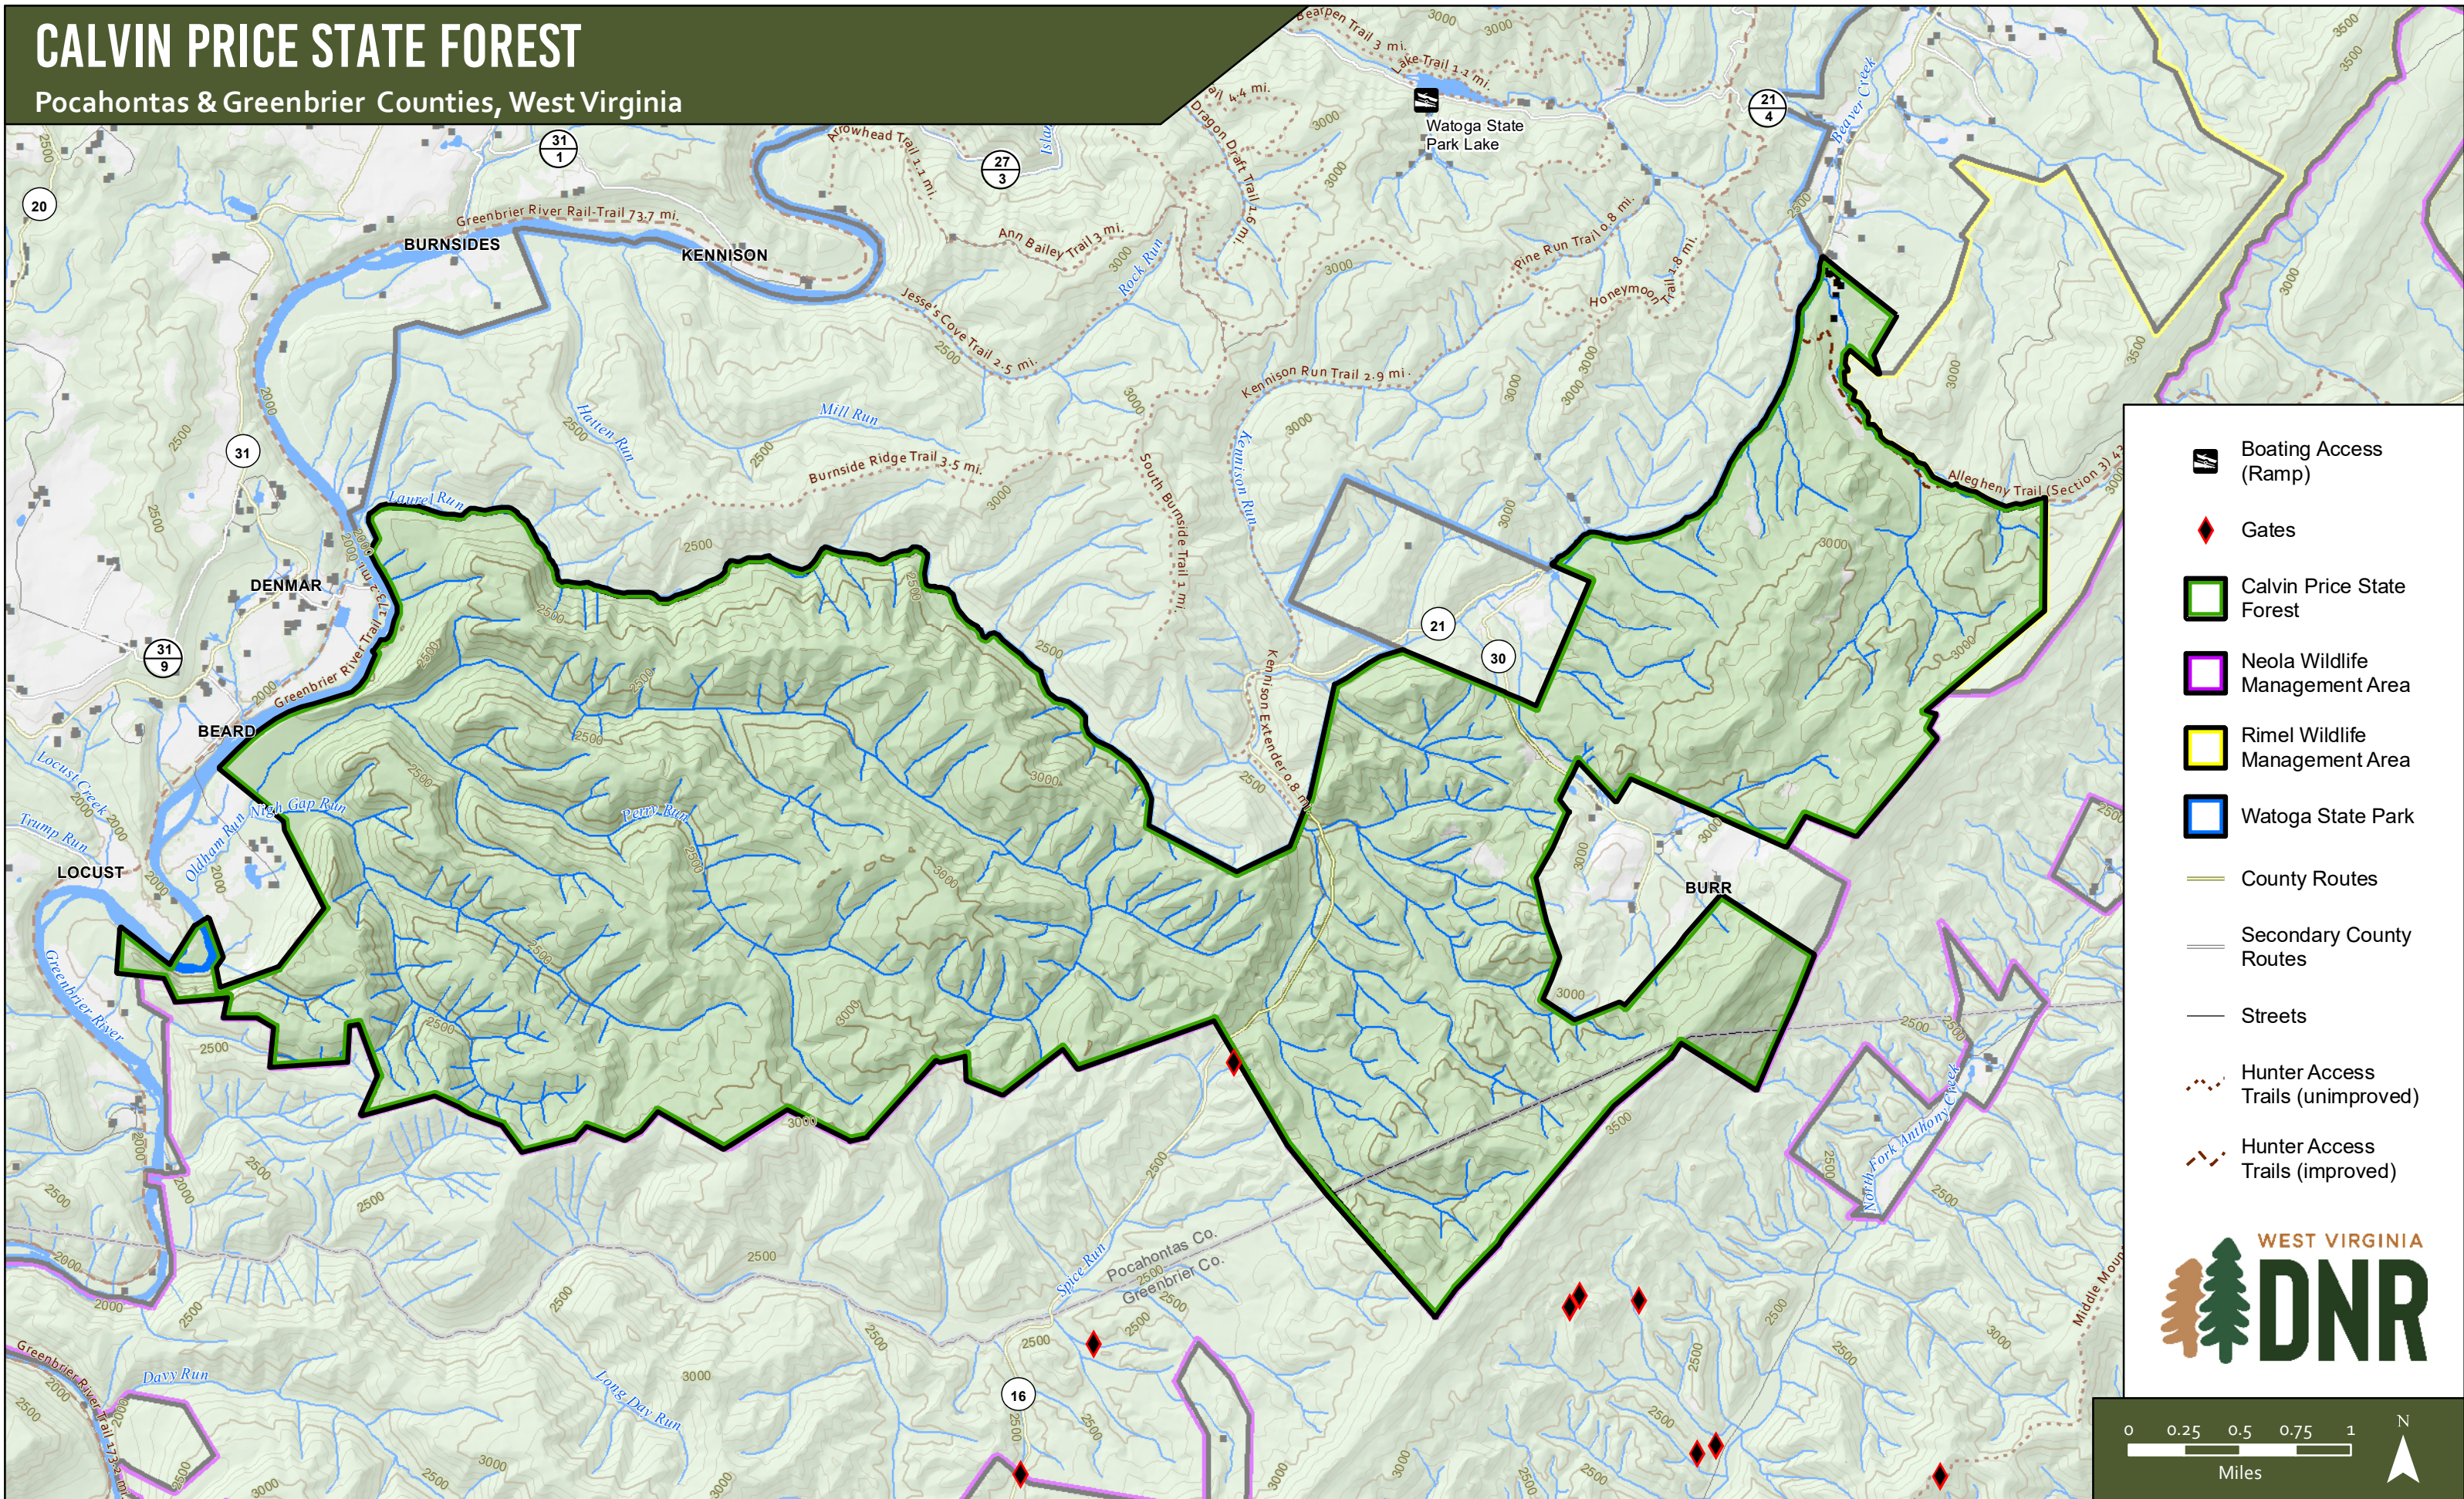

# CALVIN PRICE STATE FOREST

Pocahontas & Greenbrier Counties, West Virginia

- Boating Access (Ramp)
- Gates
- Calvin Price State Forest
- Neola Wildlife Management Area
- Rimel Wildlife Management Area
- Watoga State Park
- County Routes
- Secondary County Routes
- Streets
- Hunter Access Trails (unimproved)
- Hunter Access Trails (improved)