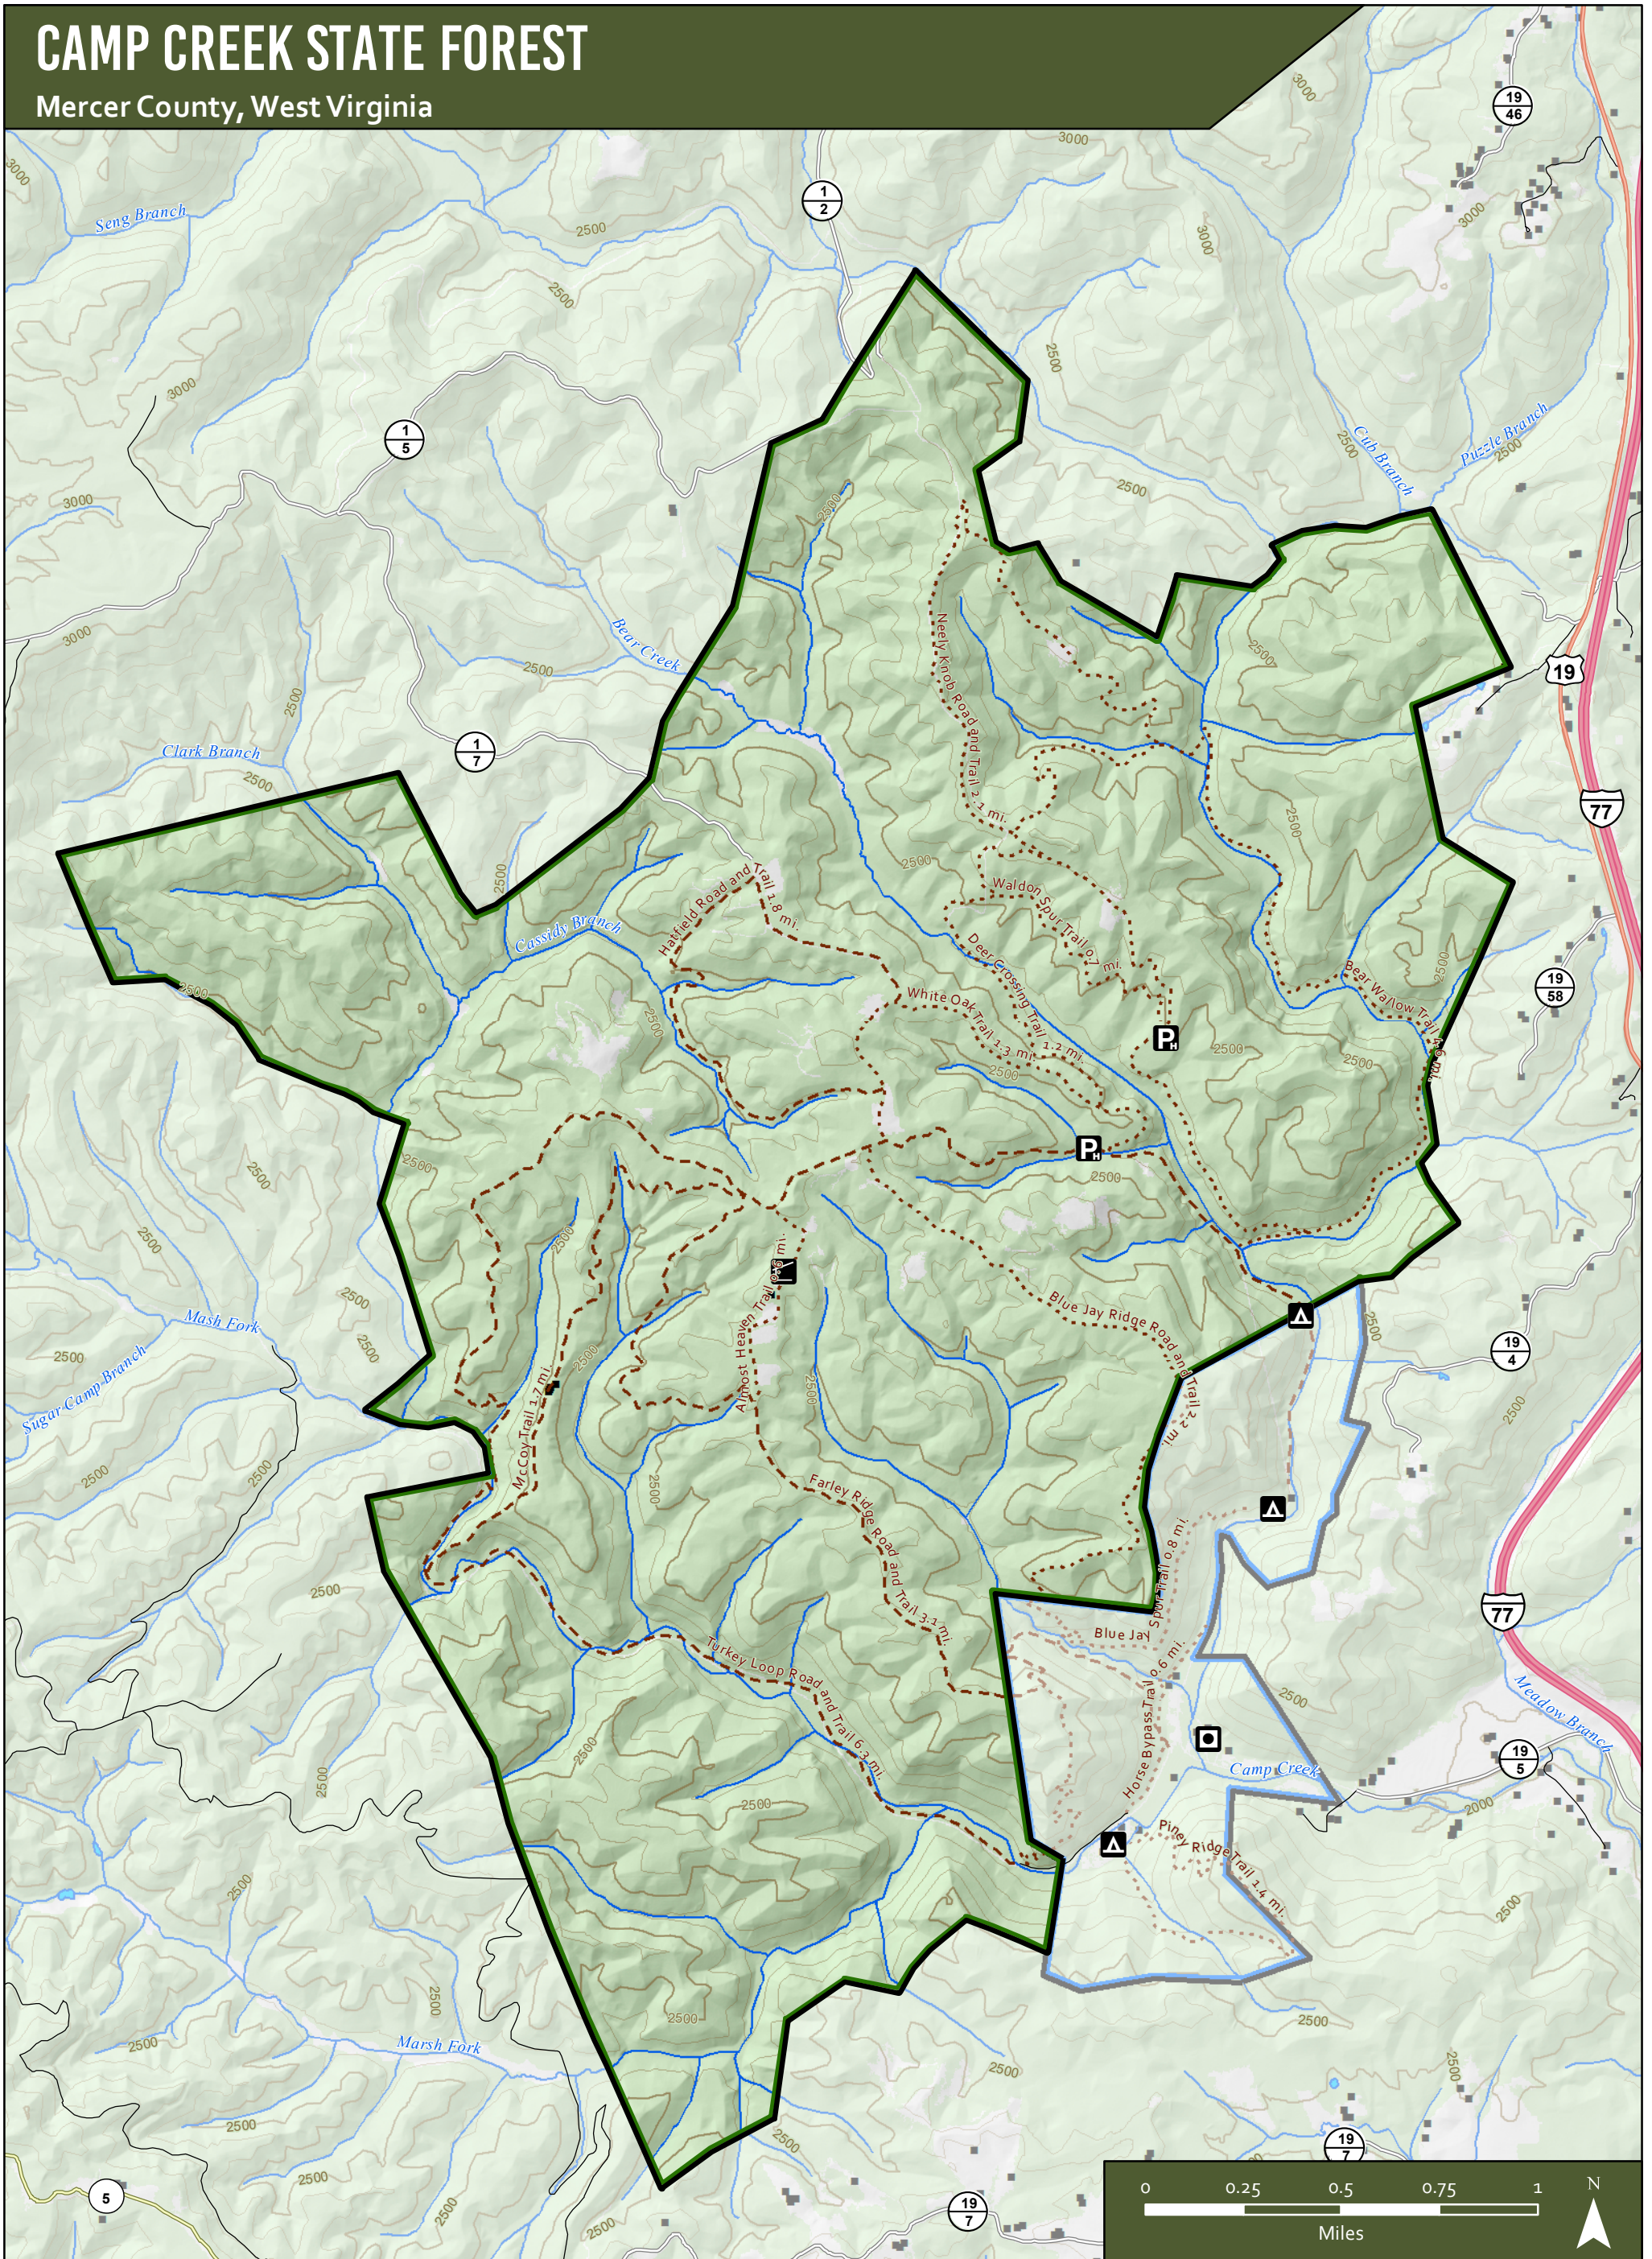

CAMP CREEK STATE FOREST

Mercer County, West Virginia

- | | | | | | | | |
|--|-----------------------|--|-------------------------|--|-------------------------|--|-----------------------------------|
| | Hunter Access Parking | | Camp Creek State Forest | | Interstates | | Streets |
| | Campground | | Camp Creek State Park | | US Highways | | Hunter Access Trails (unimproved) |
| | Office | | | | County Routes | | Hunter Access Trails (improved) |
| | Shelter | | | | Secondary County Routes | | |