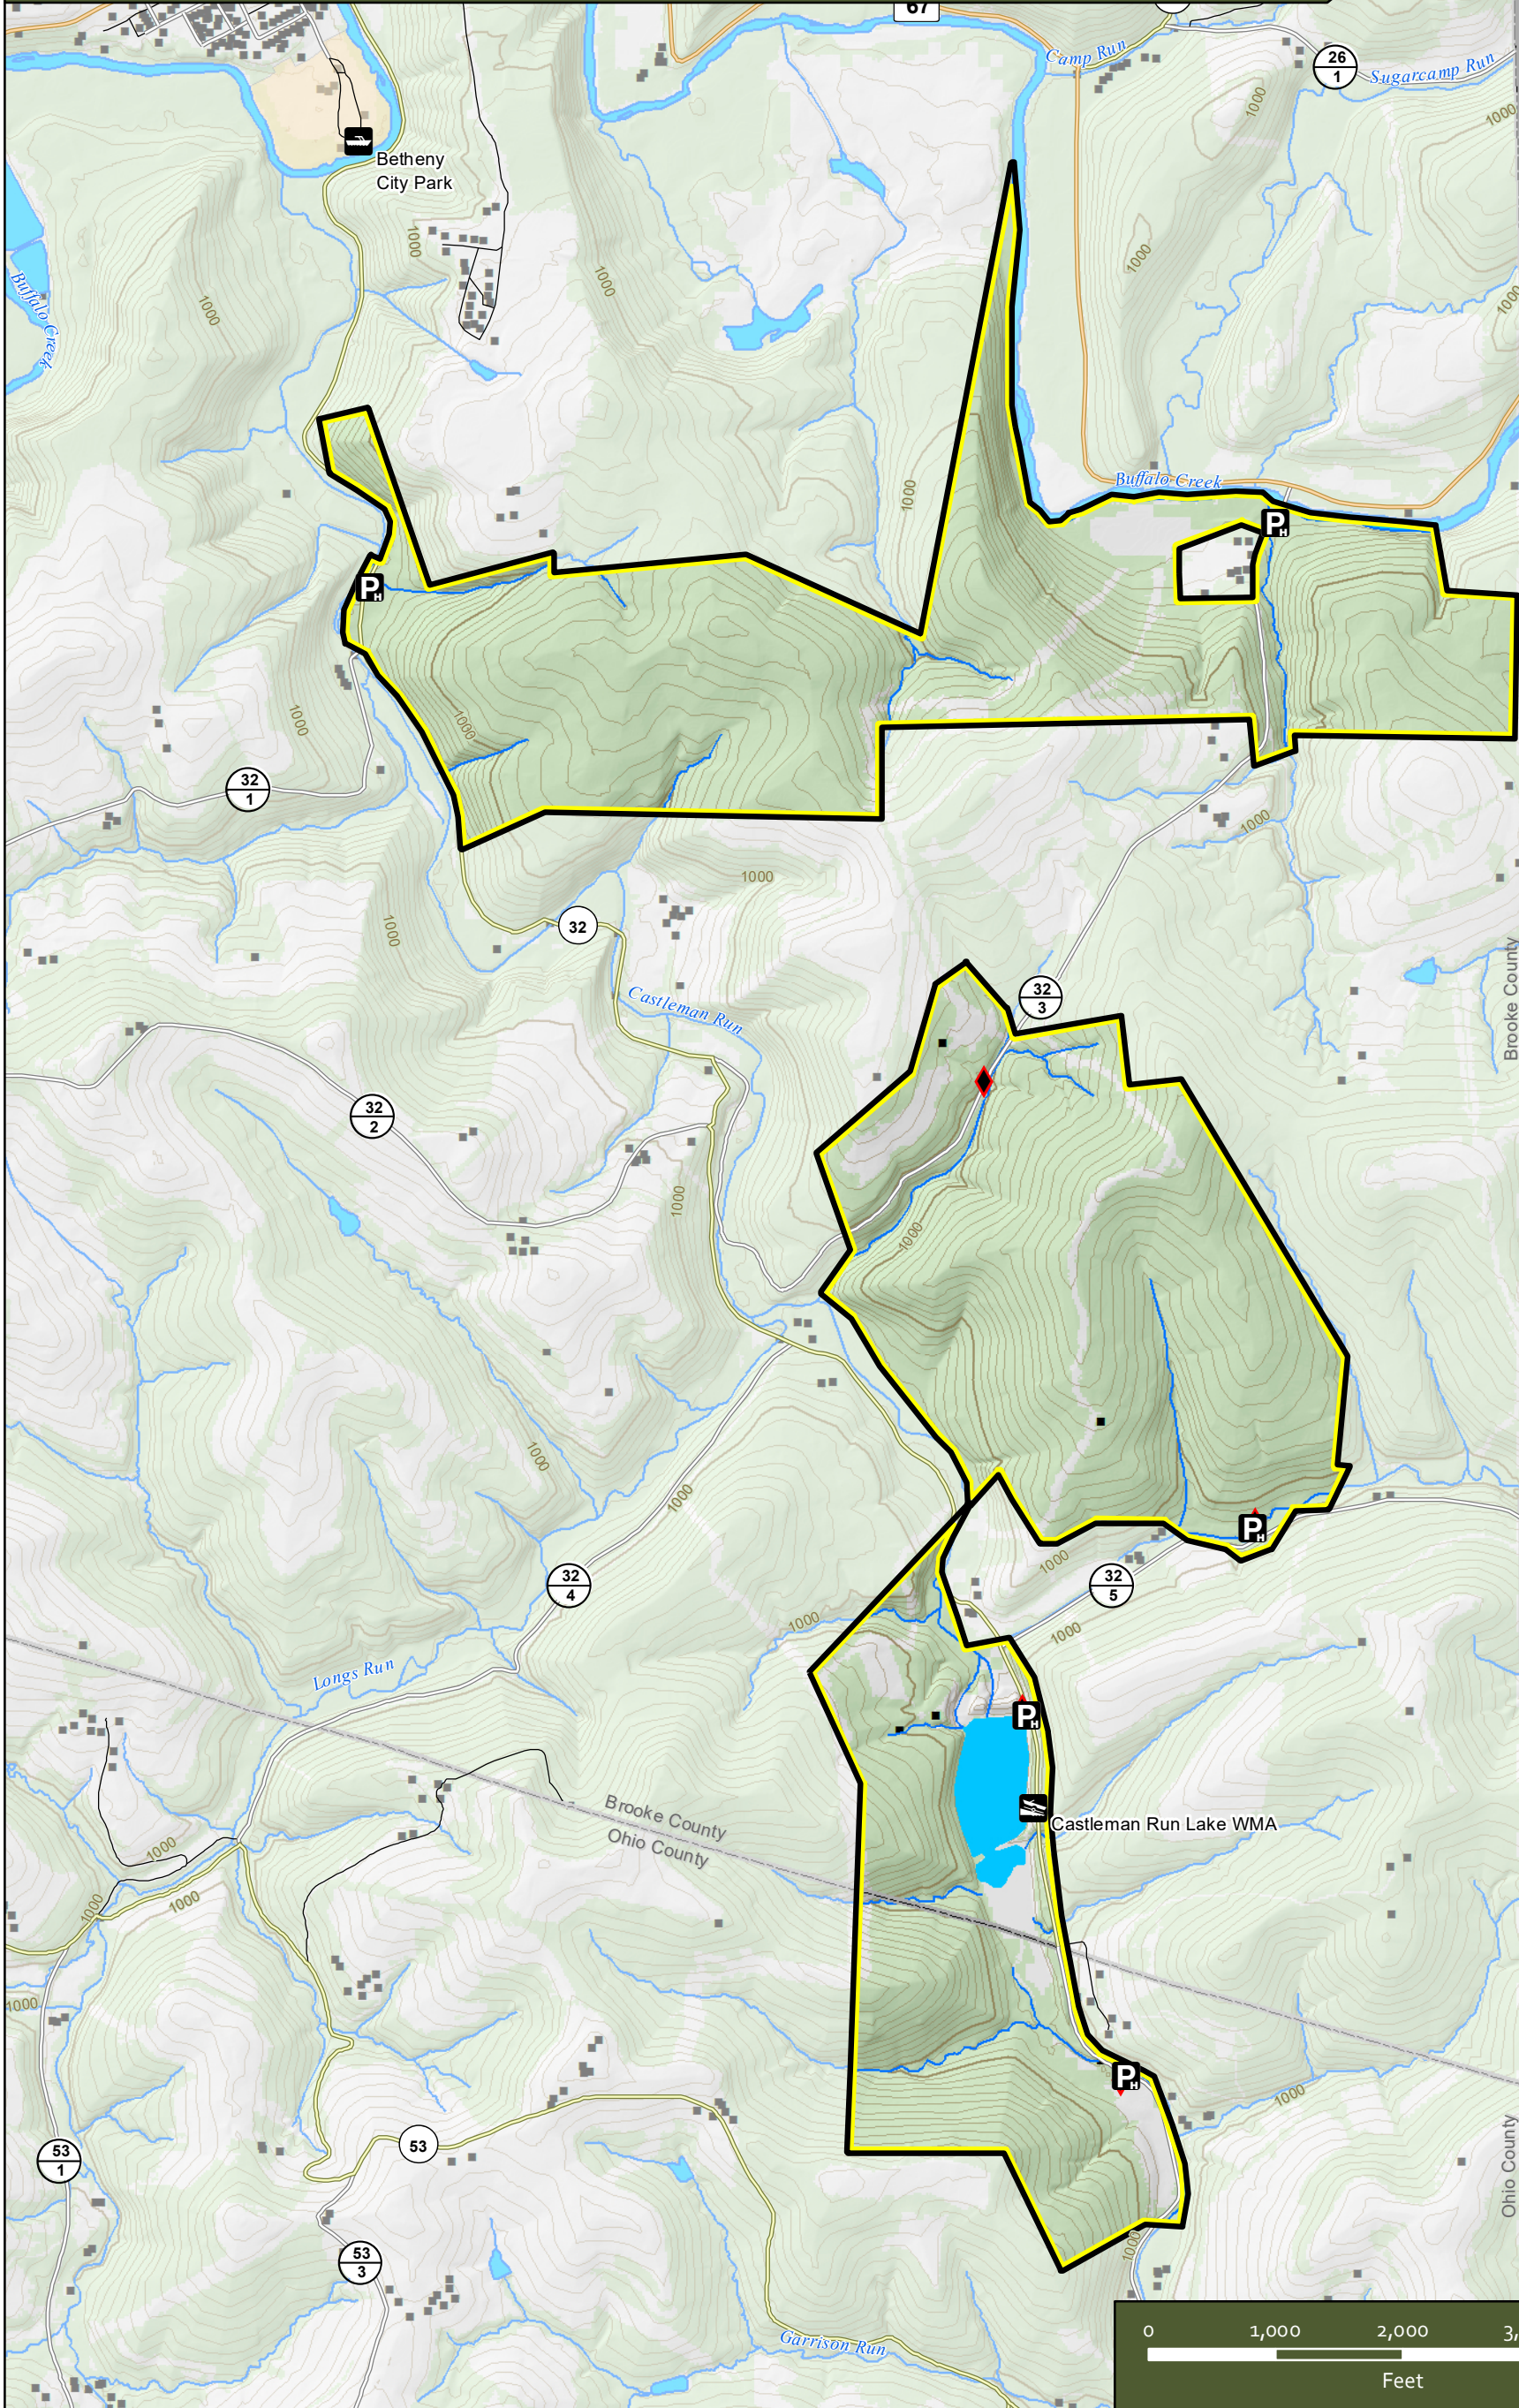

CASTLEMANS RUN LAKE WILDLIFE MANAGEMENT AREA

Brooke & Ohio Counties, West Virginia

P
E
N
N
S
Y
L
V
A
N
I
A

-  Boating Access (Carry/Slide)
-  Boating Access (Ramp)
-  Hunter Access Parking
-  Gates
-  WMA Boundary
-  Bethany Park
-  State Routes
-  County Routes
-  Secondary County Routes
-  Streets