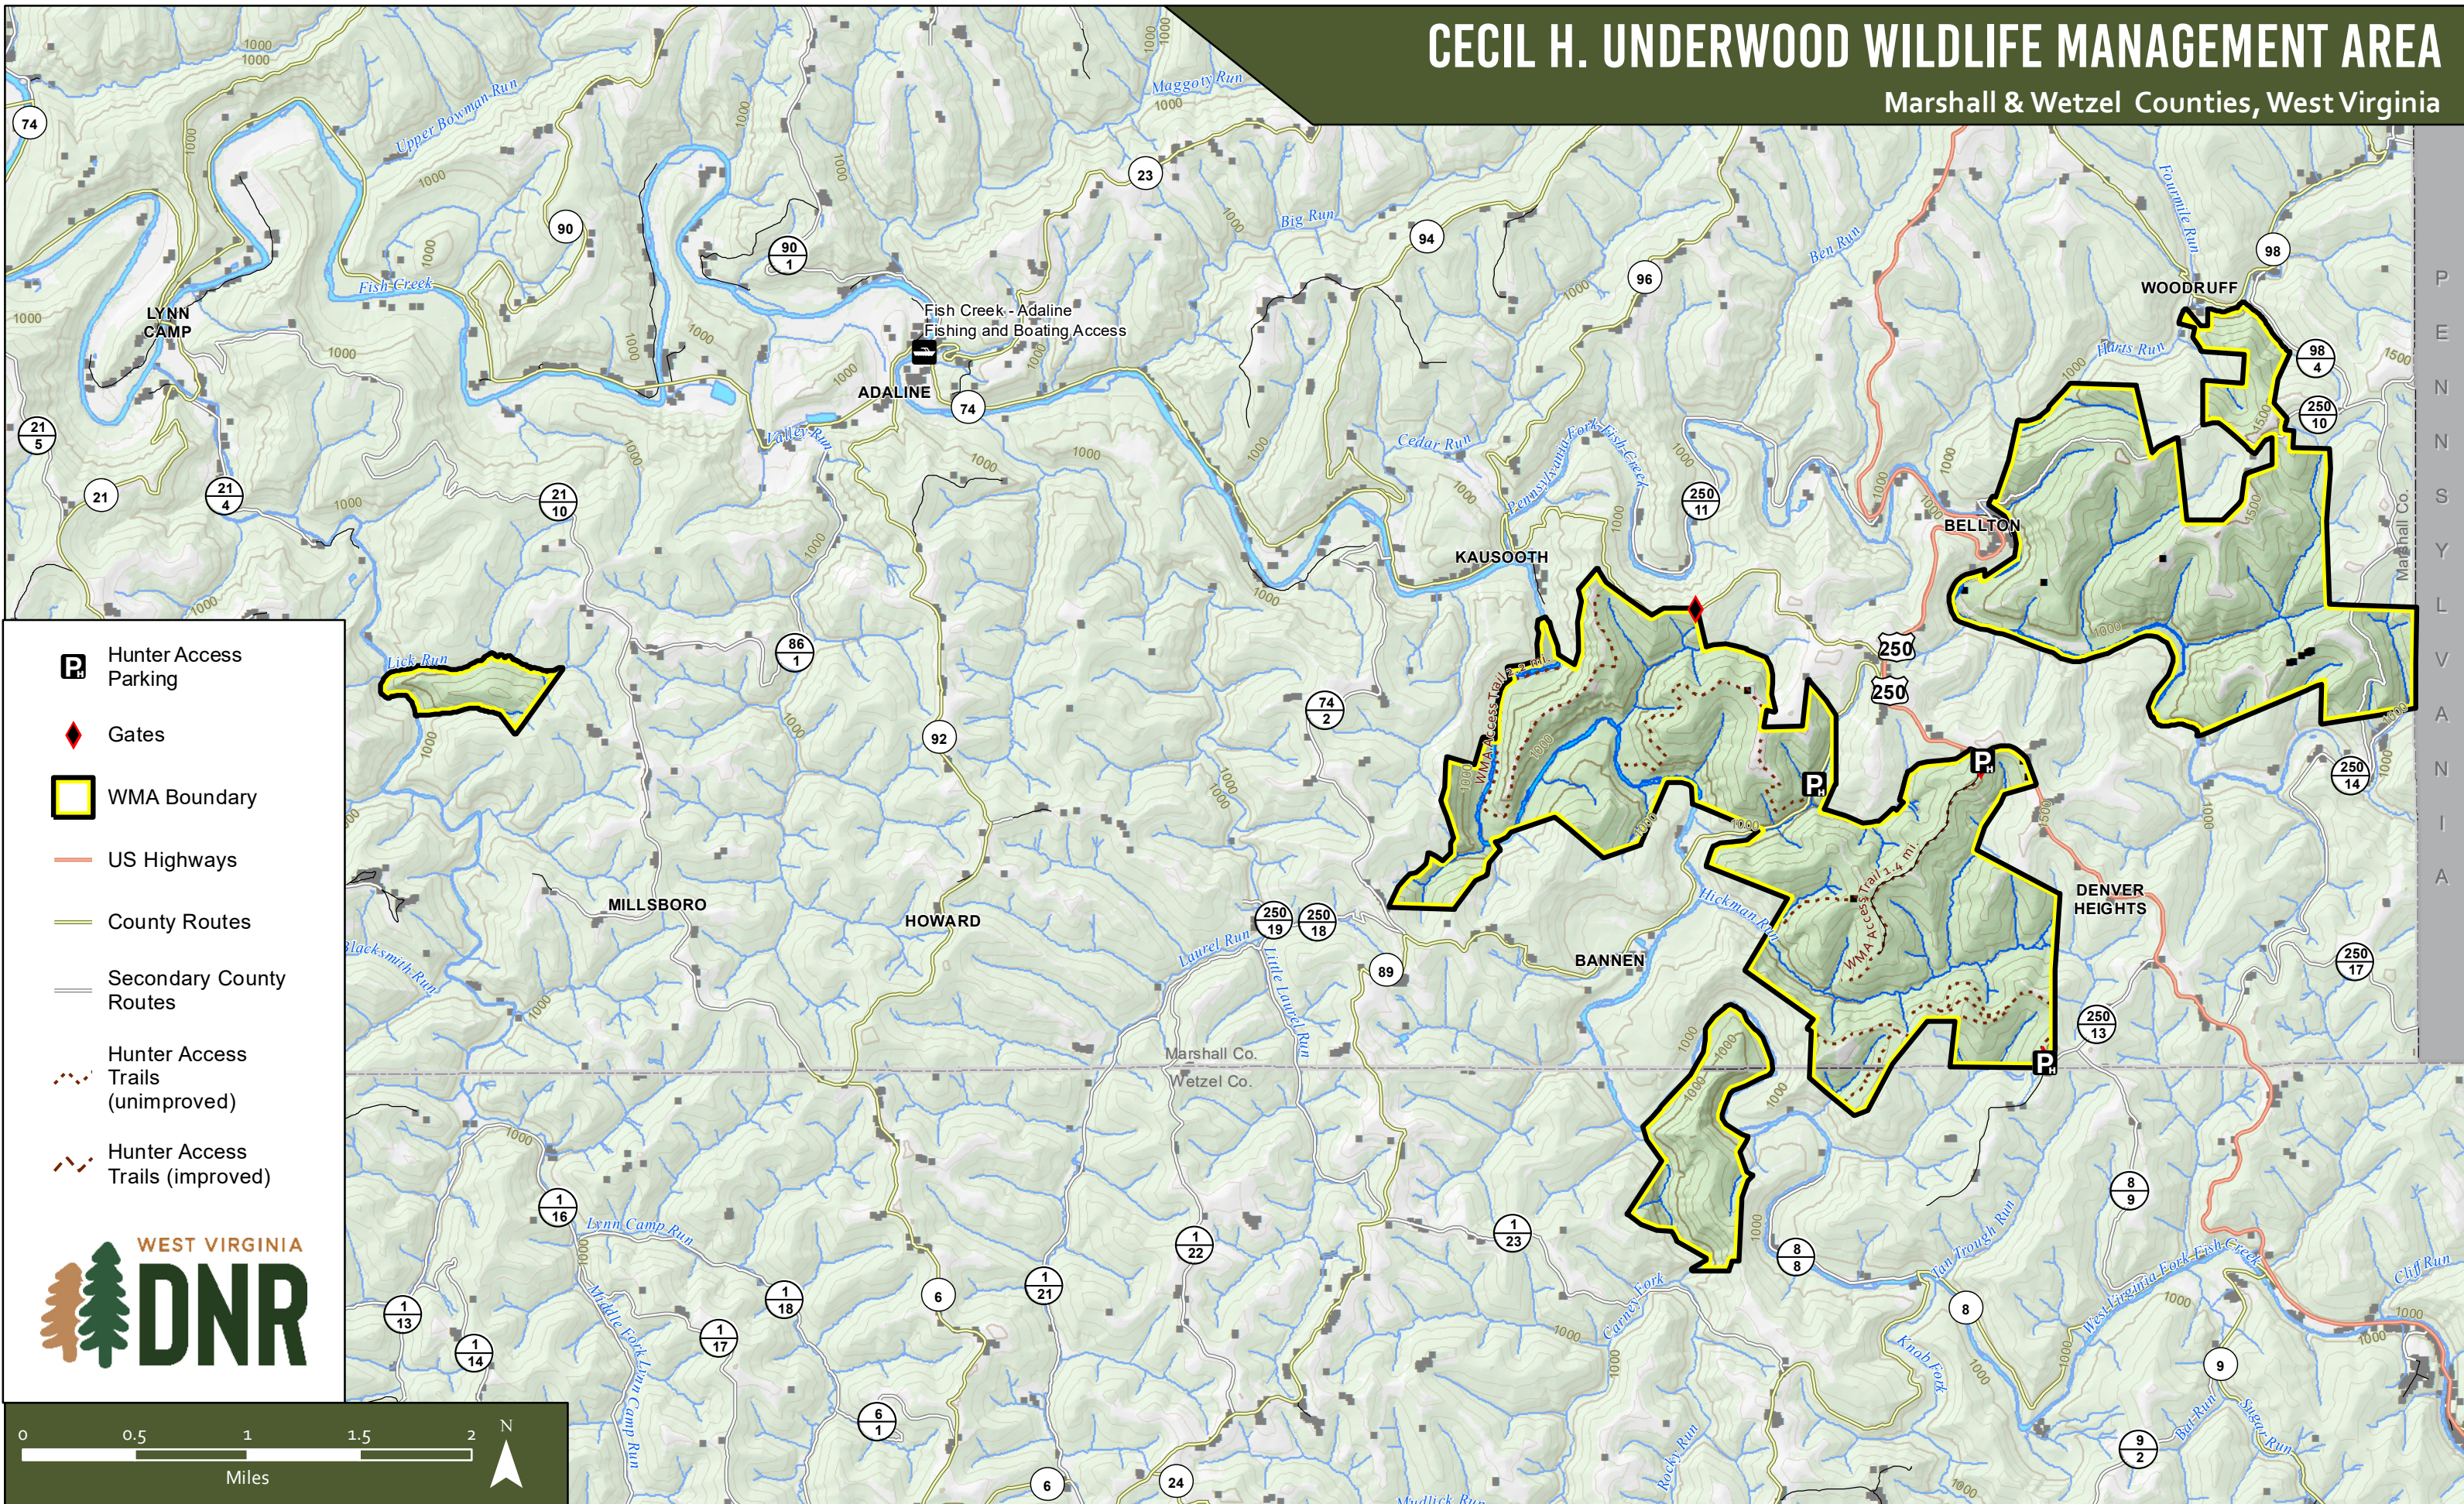

CECIL H. UNDERWOOD WILDLIFE MANAGEMENT AREA

Marshall & Wetzel Counties, West Virginia

- Hunter Access Parking
- Gates
- WMA Boundary
- US Highways
- County Routes
- Secondary County Routes
- Hunter Access Trails (unimproved)
- Hunter Access Trails (improved)

WEST VIRGINIA
DNR