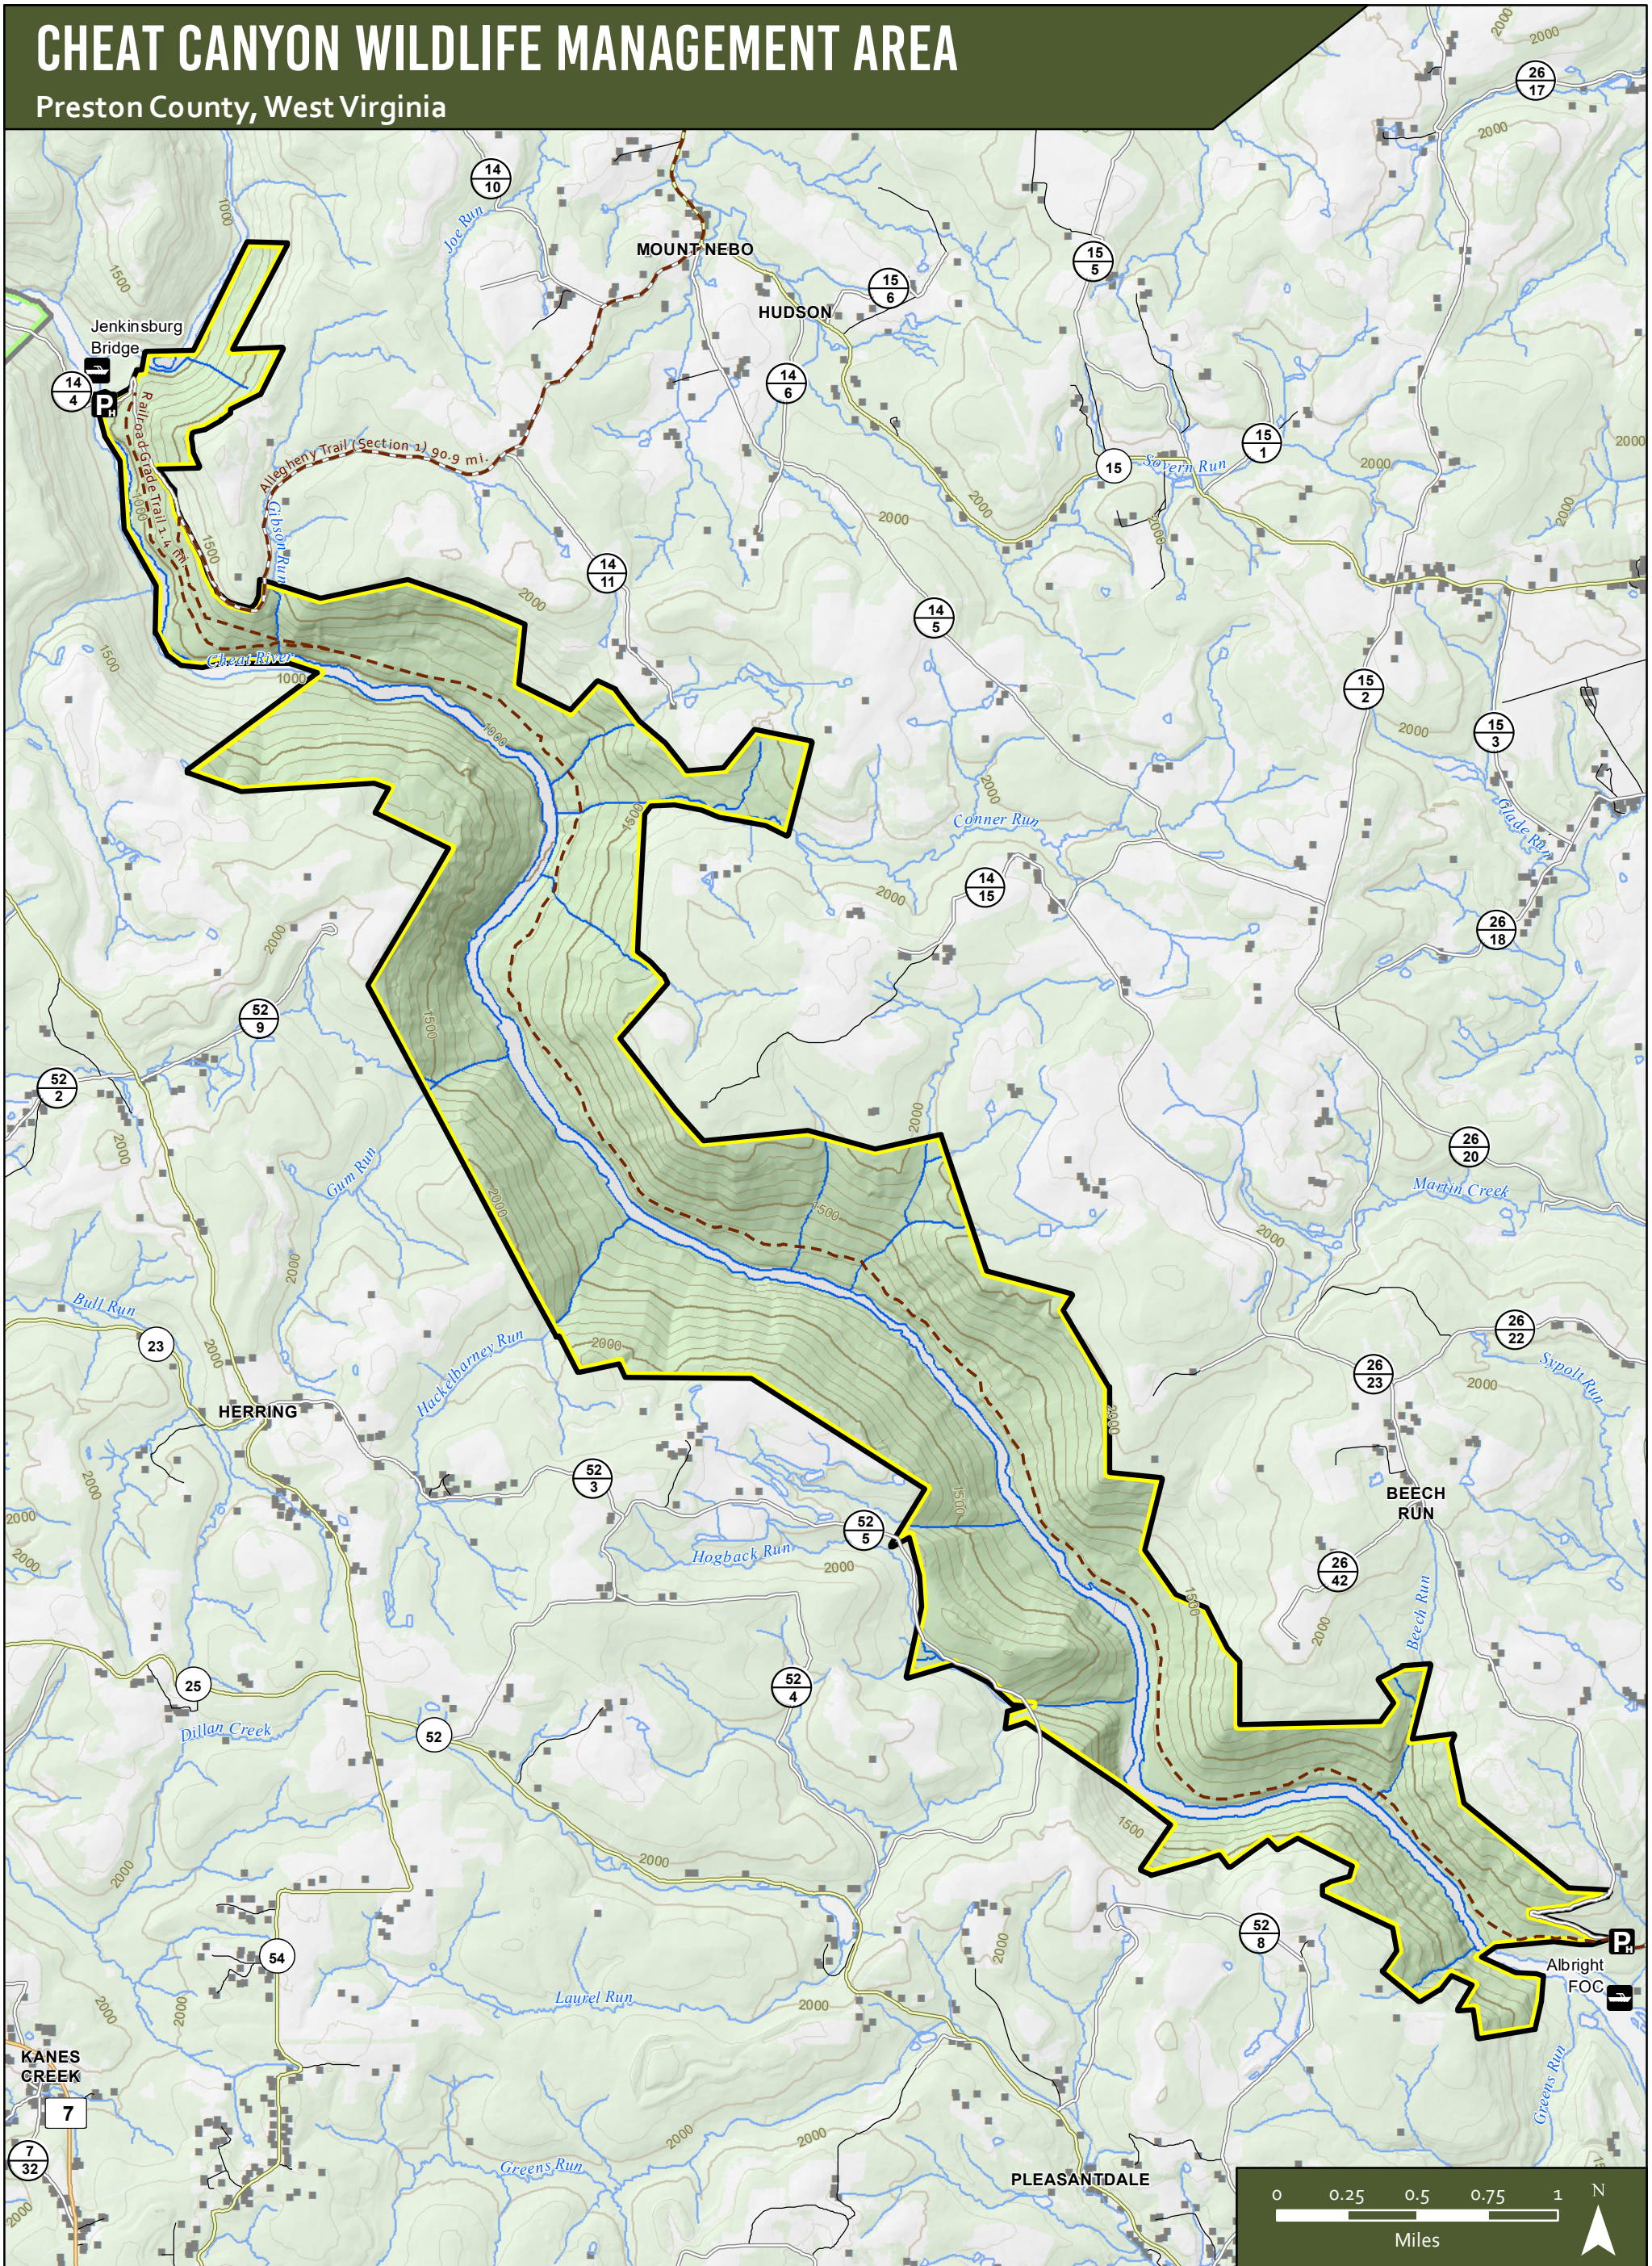

# CHEAT CANYON WILDLIFE MANAGEMENT AREA

Preston County, West Virginia

-  Boating Access (Carry/Slide)
-  Hunter Access Parking
-  Cheat Canyon Wildlife Management Area
-  Snake Hill Wildlife Management Area
-  State Routes
-  County Routes
-  Secondary County Routes
-  Streets
-  Hunter Access Trails (unimproved)
-  Hunter Access Trails (improved)