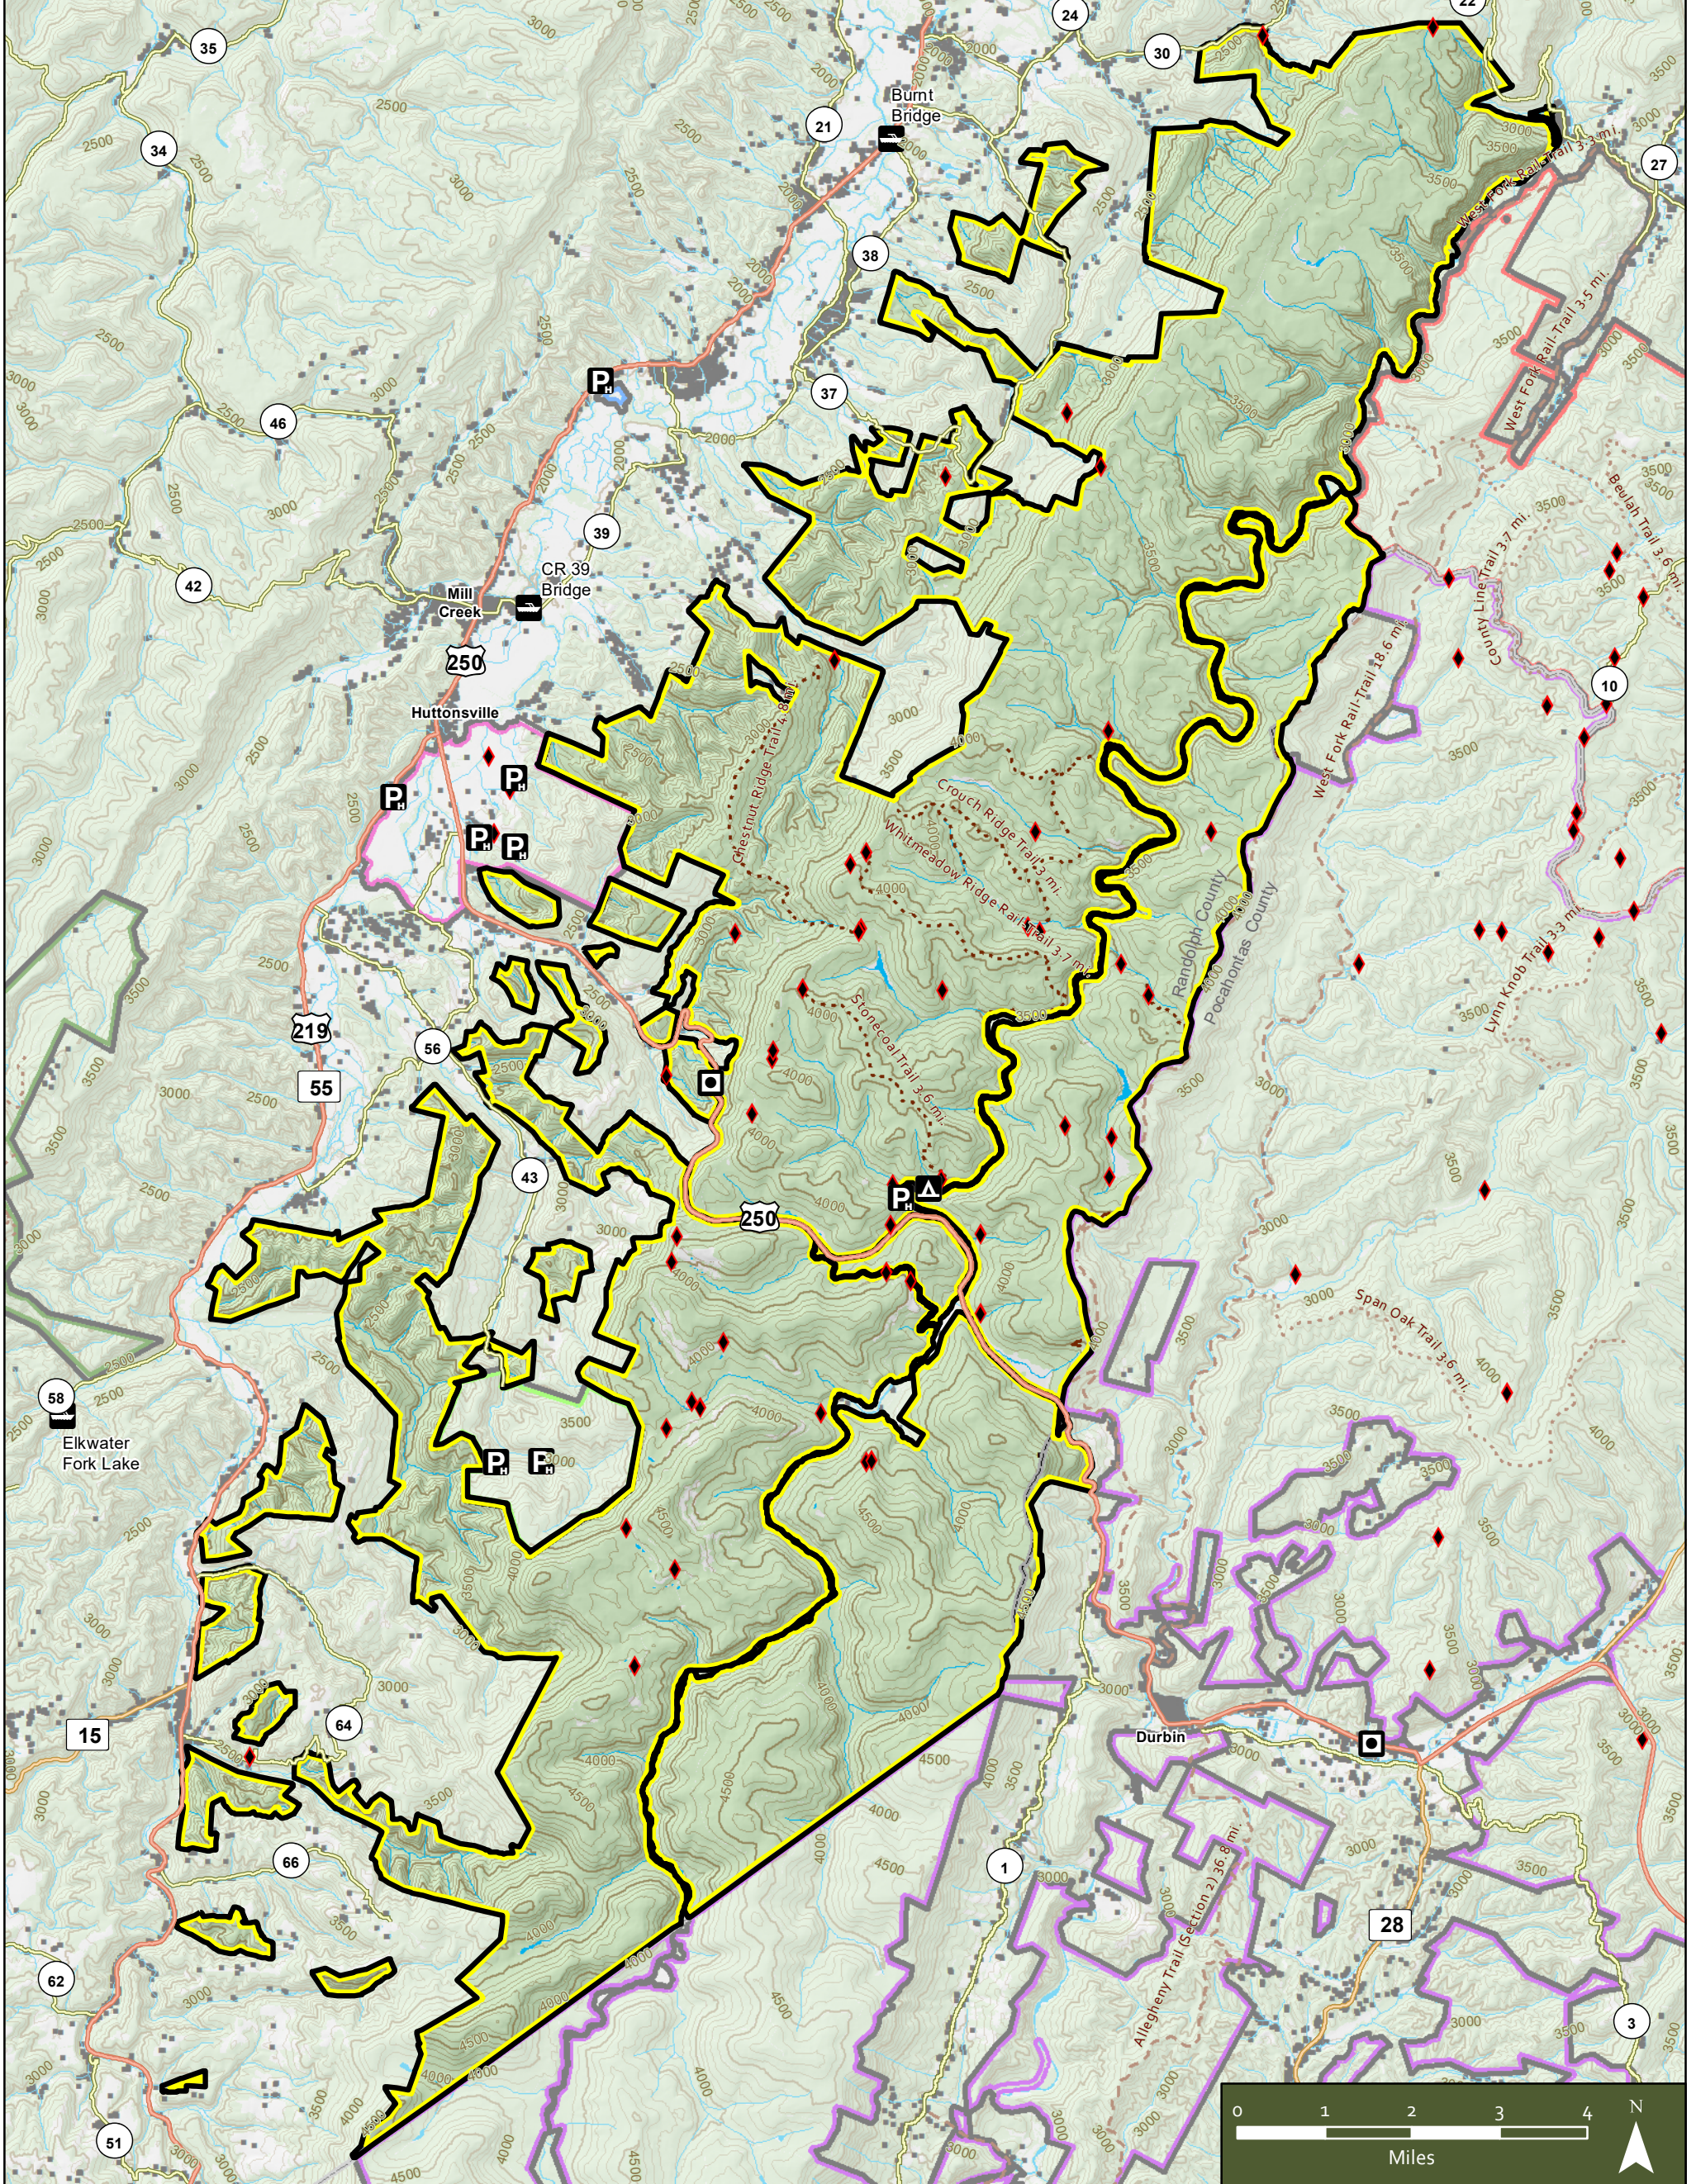

CHEAT WILDLIFE MANAGEMENT AREA

Randolph County, West Virginia

- | | | | | |
|------------------------------|--------------------------------------|--|---------------|-----------------------------------|
| Hunter Access Parking | Cheat Wildlife Management Area | Huttonsville State Farm Wildlife Management Area | US Highways | Hunter Access Trails (unimproved) |
| Boating Access (Carry/Slide) | Beaver Dam Wildlife Management Area | Little River Wildlife Management Area | State Routes | Hunter Access Trails (improved) |
| Campground | Becky Creek Wildlife Management Area | Kumbrabow State Forest | County Routes | |
| Office | | Valley Bend Wetlands Wildlife Management Area | | |
| Gates | | | | |