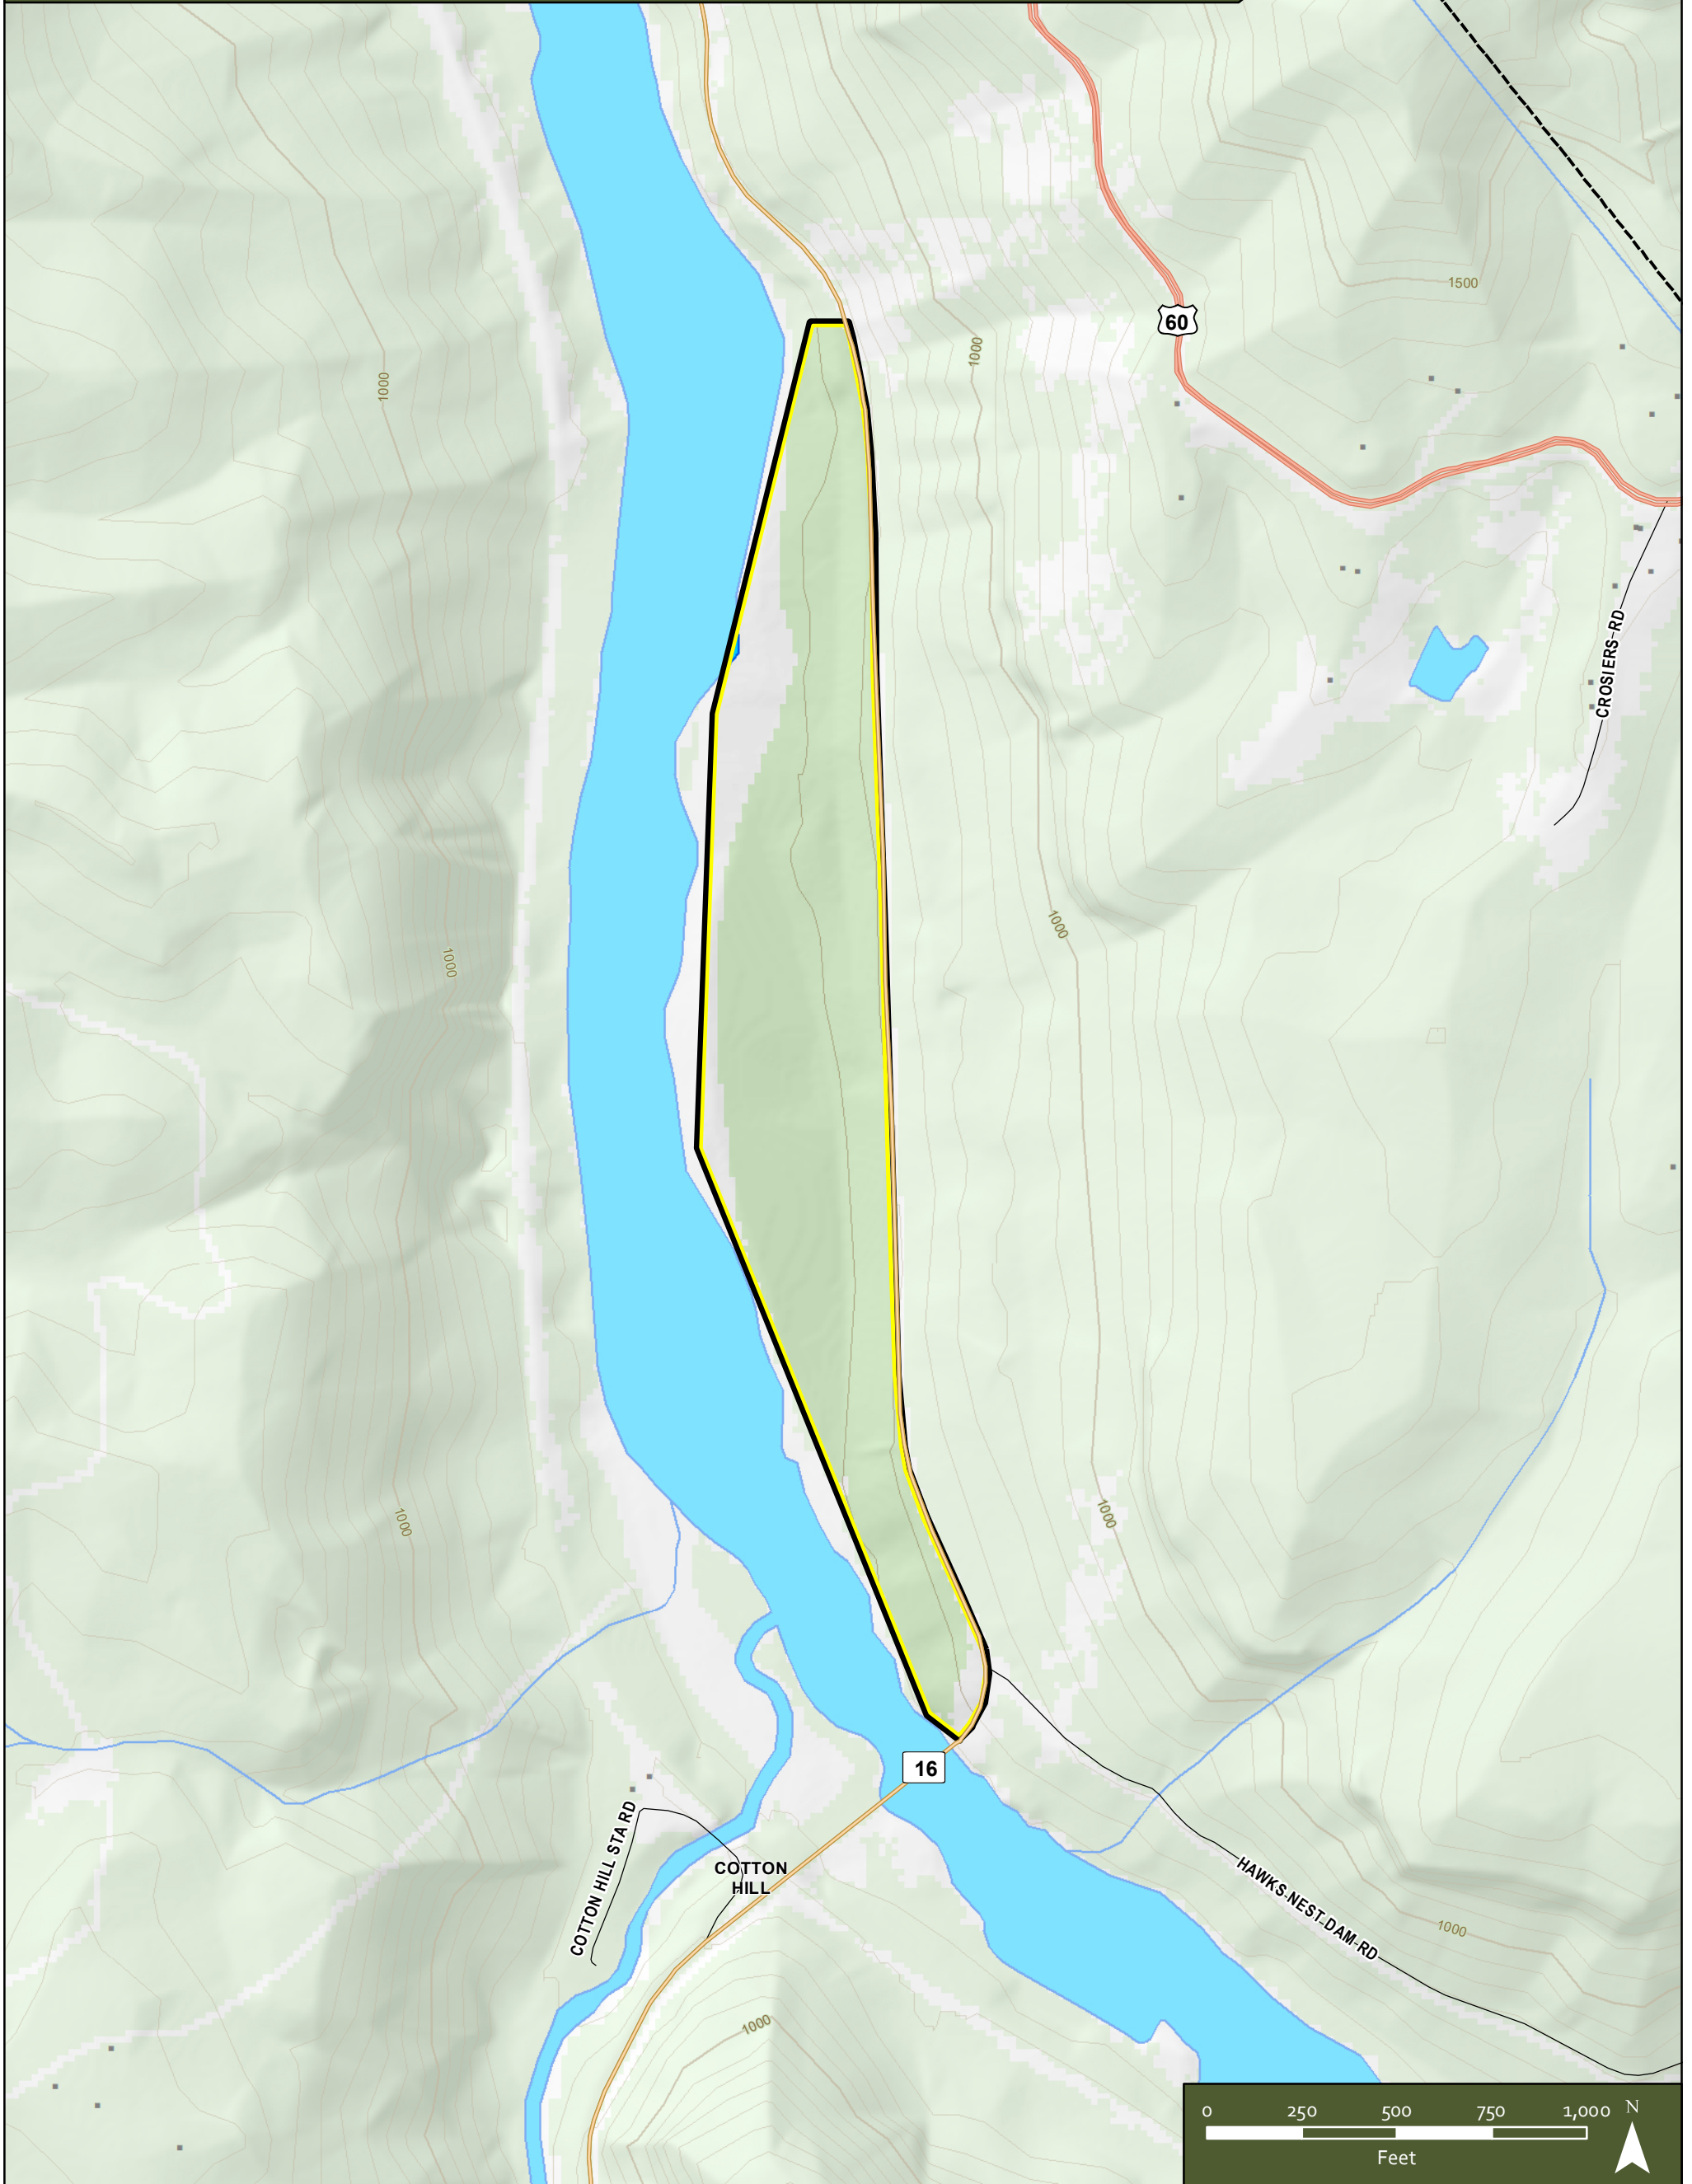

COTTON HILL WILDLIFE MANAGEMENT AREA

Fayette County, West Virginia

-  Cotton Hill WMA
-  US Highways
-  Powerlines
-  State Routes
-  Streets