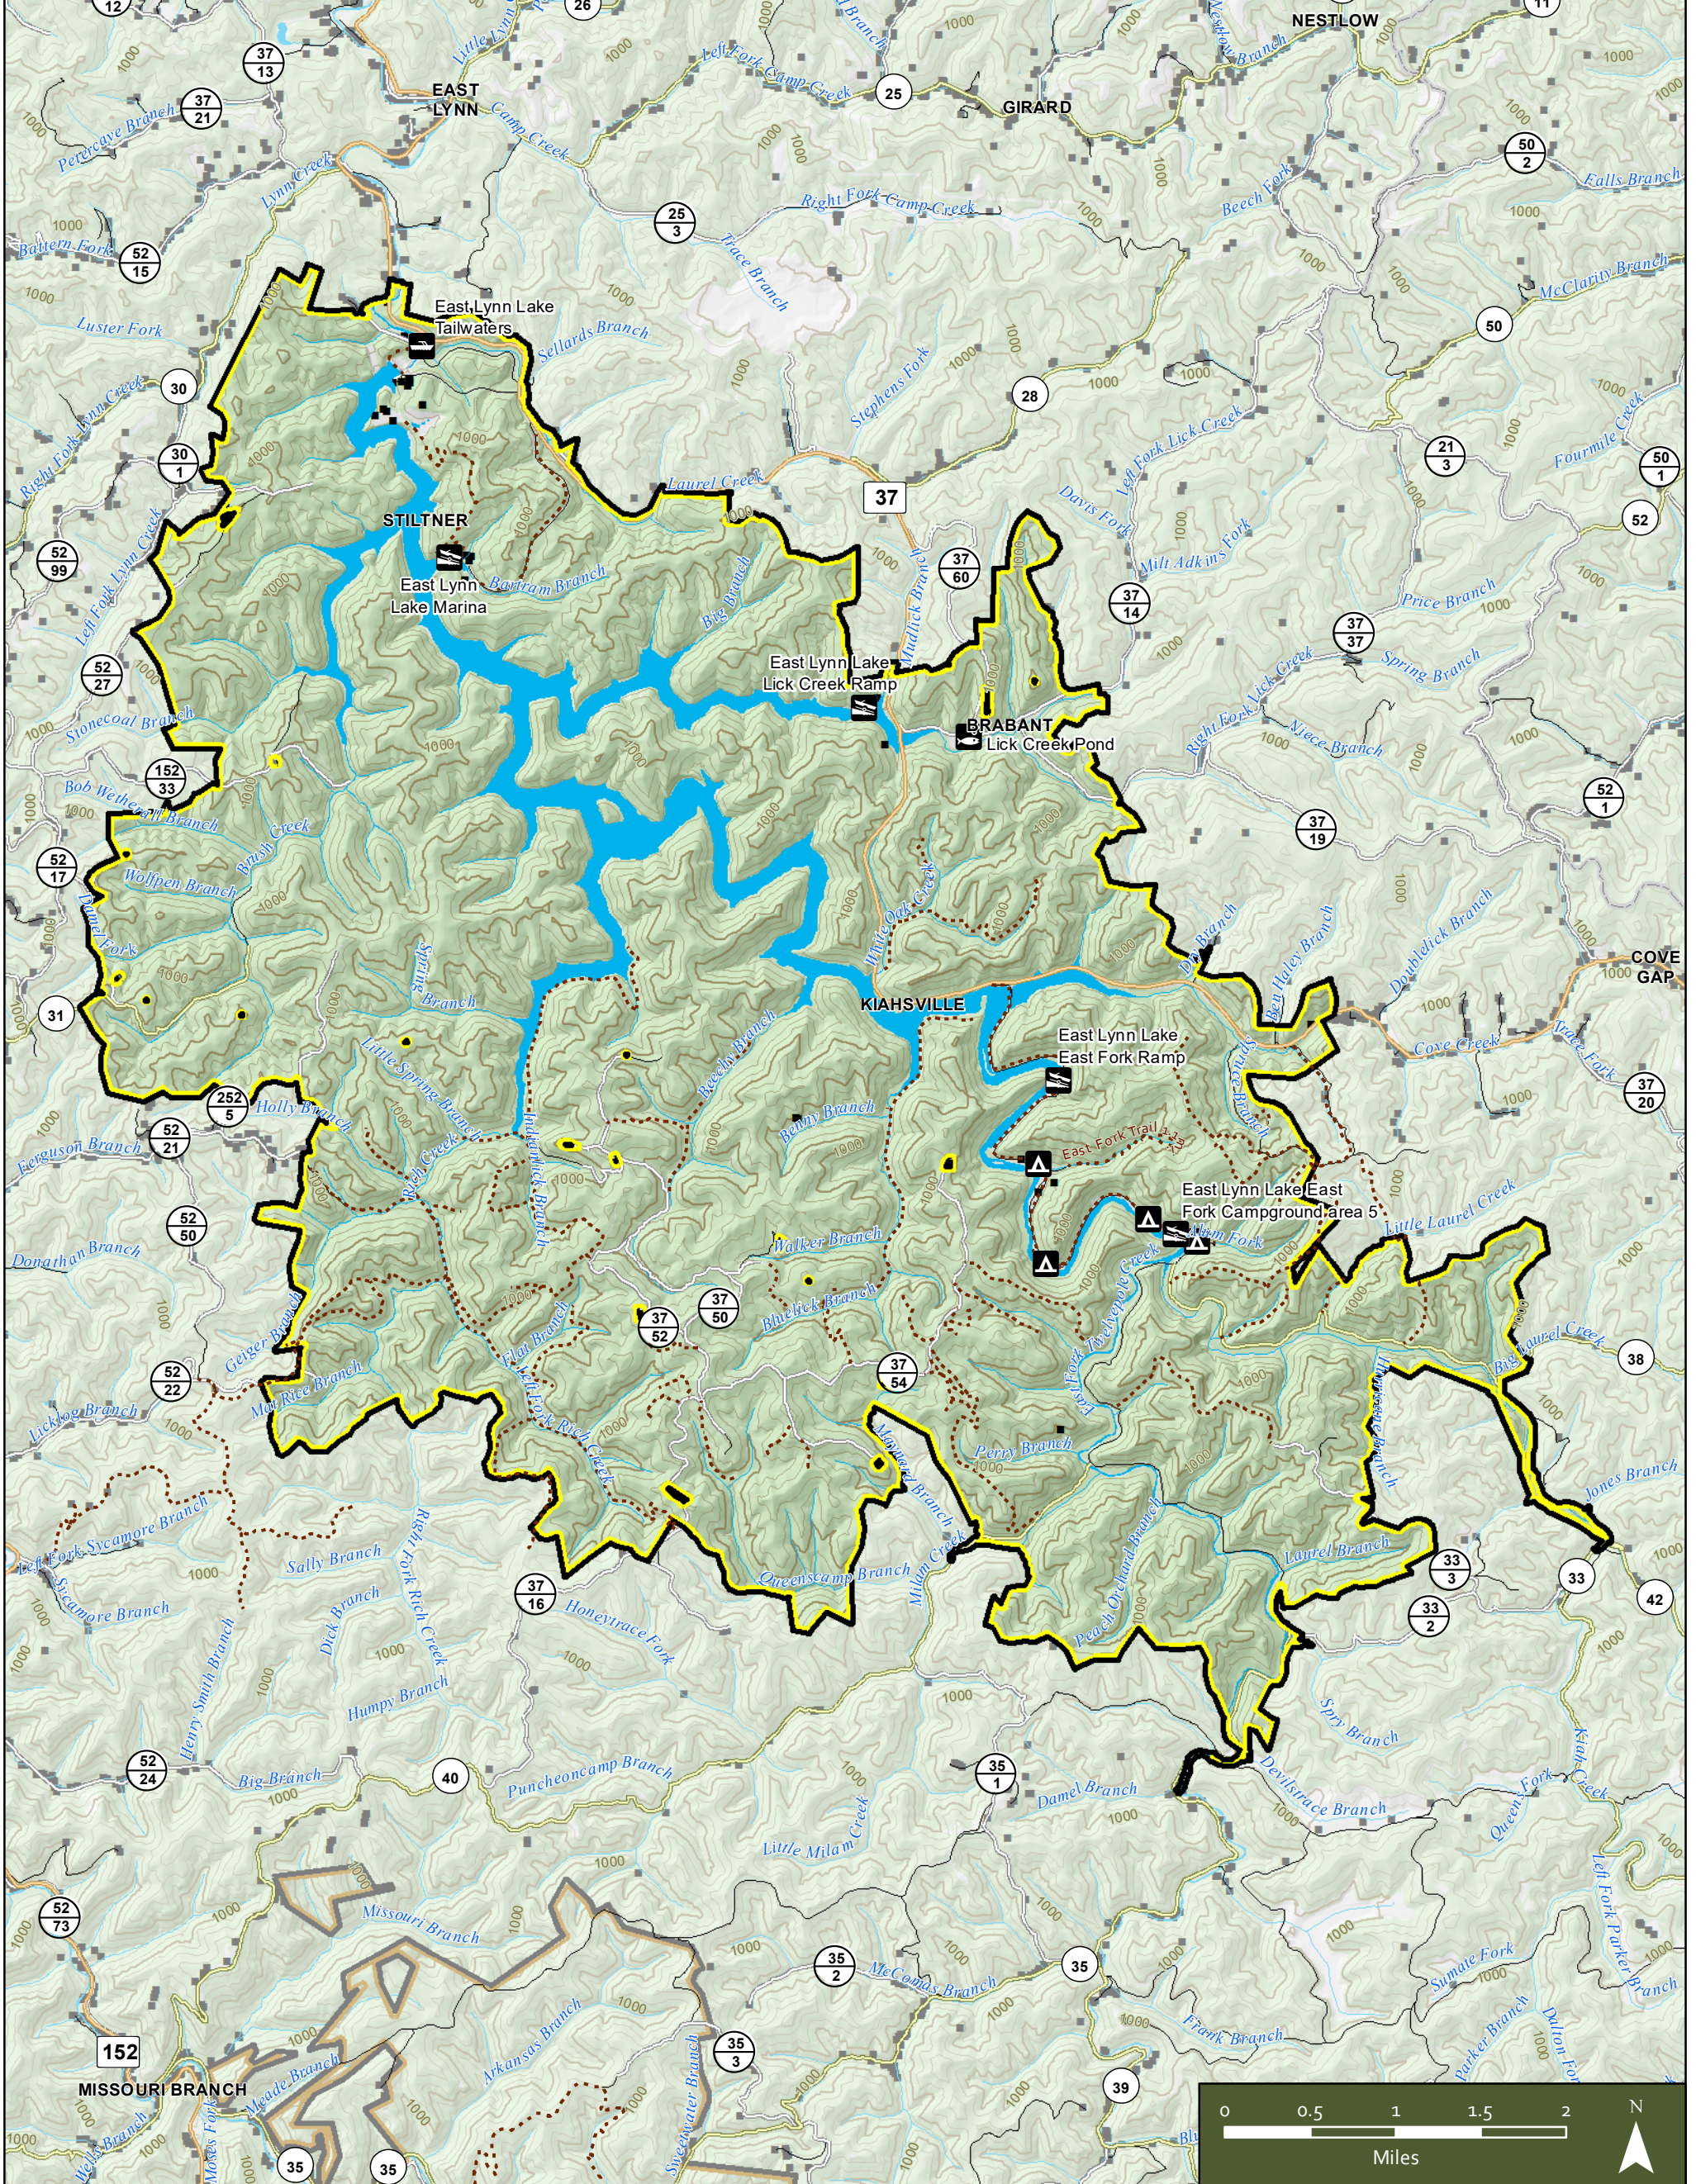

EAST LYNN LAKE WILDLIFE MANAGEMENT AREA

Wayne County, West Virginia

- | | | | | |
|------------------------------|--------------|--------------|-------------------------|-----------------------------------|
| Fishing Access | Campground | Interstates | County Routes | Hunter Access Trails (unimproved) |
| Boating Access (Carry/Slide) | Gates | US Highways | Secondary County Routes | Hunter Access Trails (improved) |
| Boating Access (Ramp) | WMA Boundary | State Routes | Streets | |