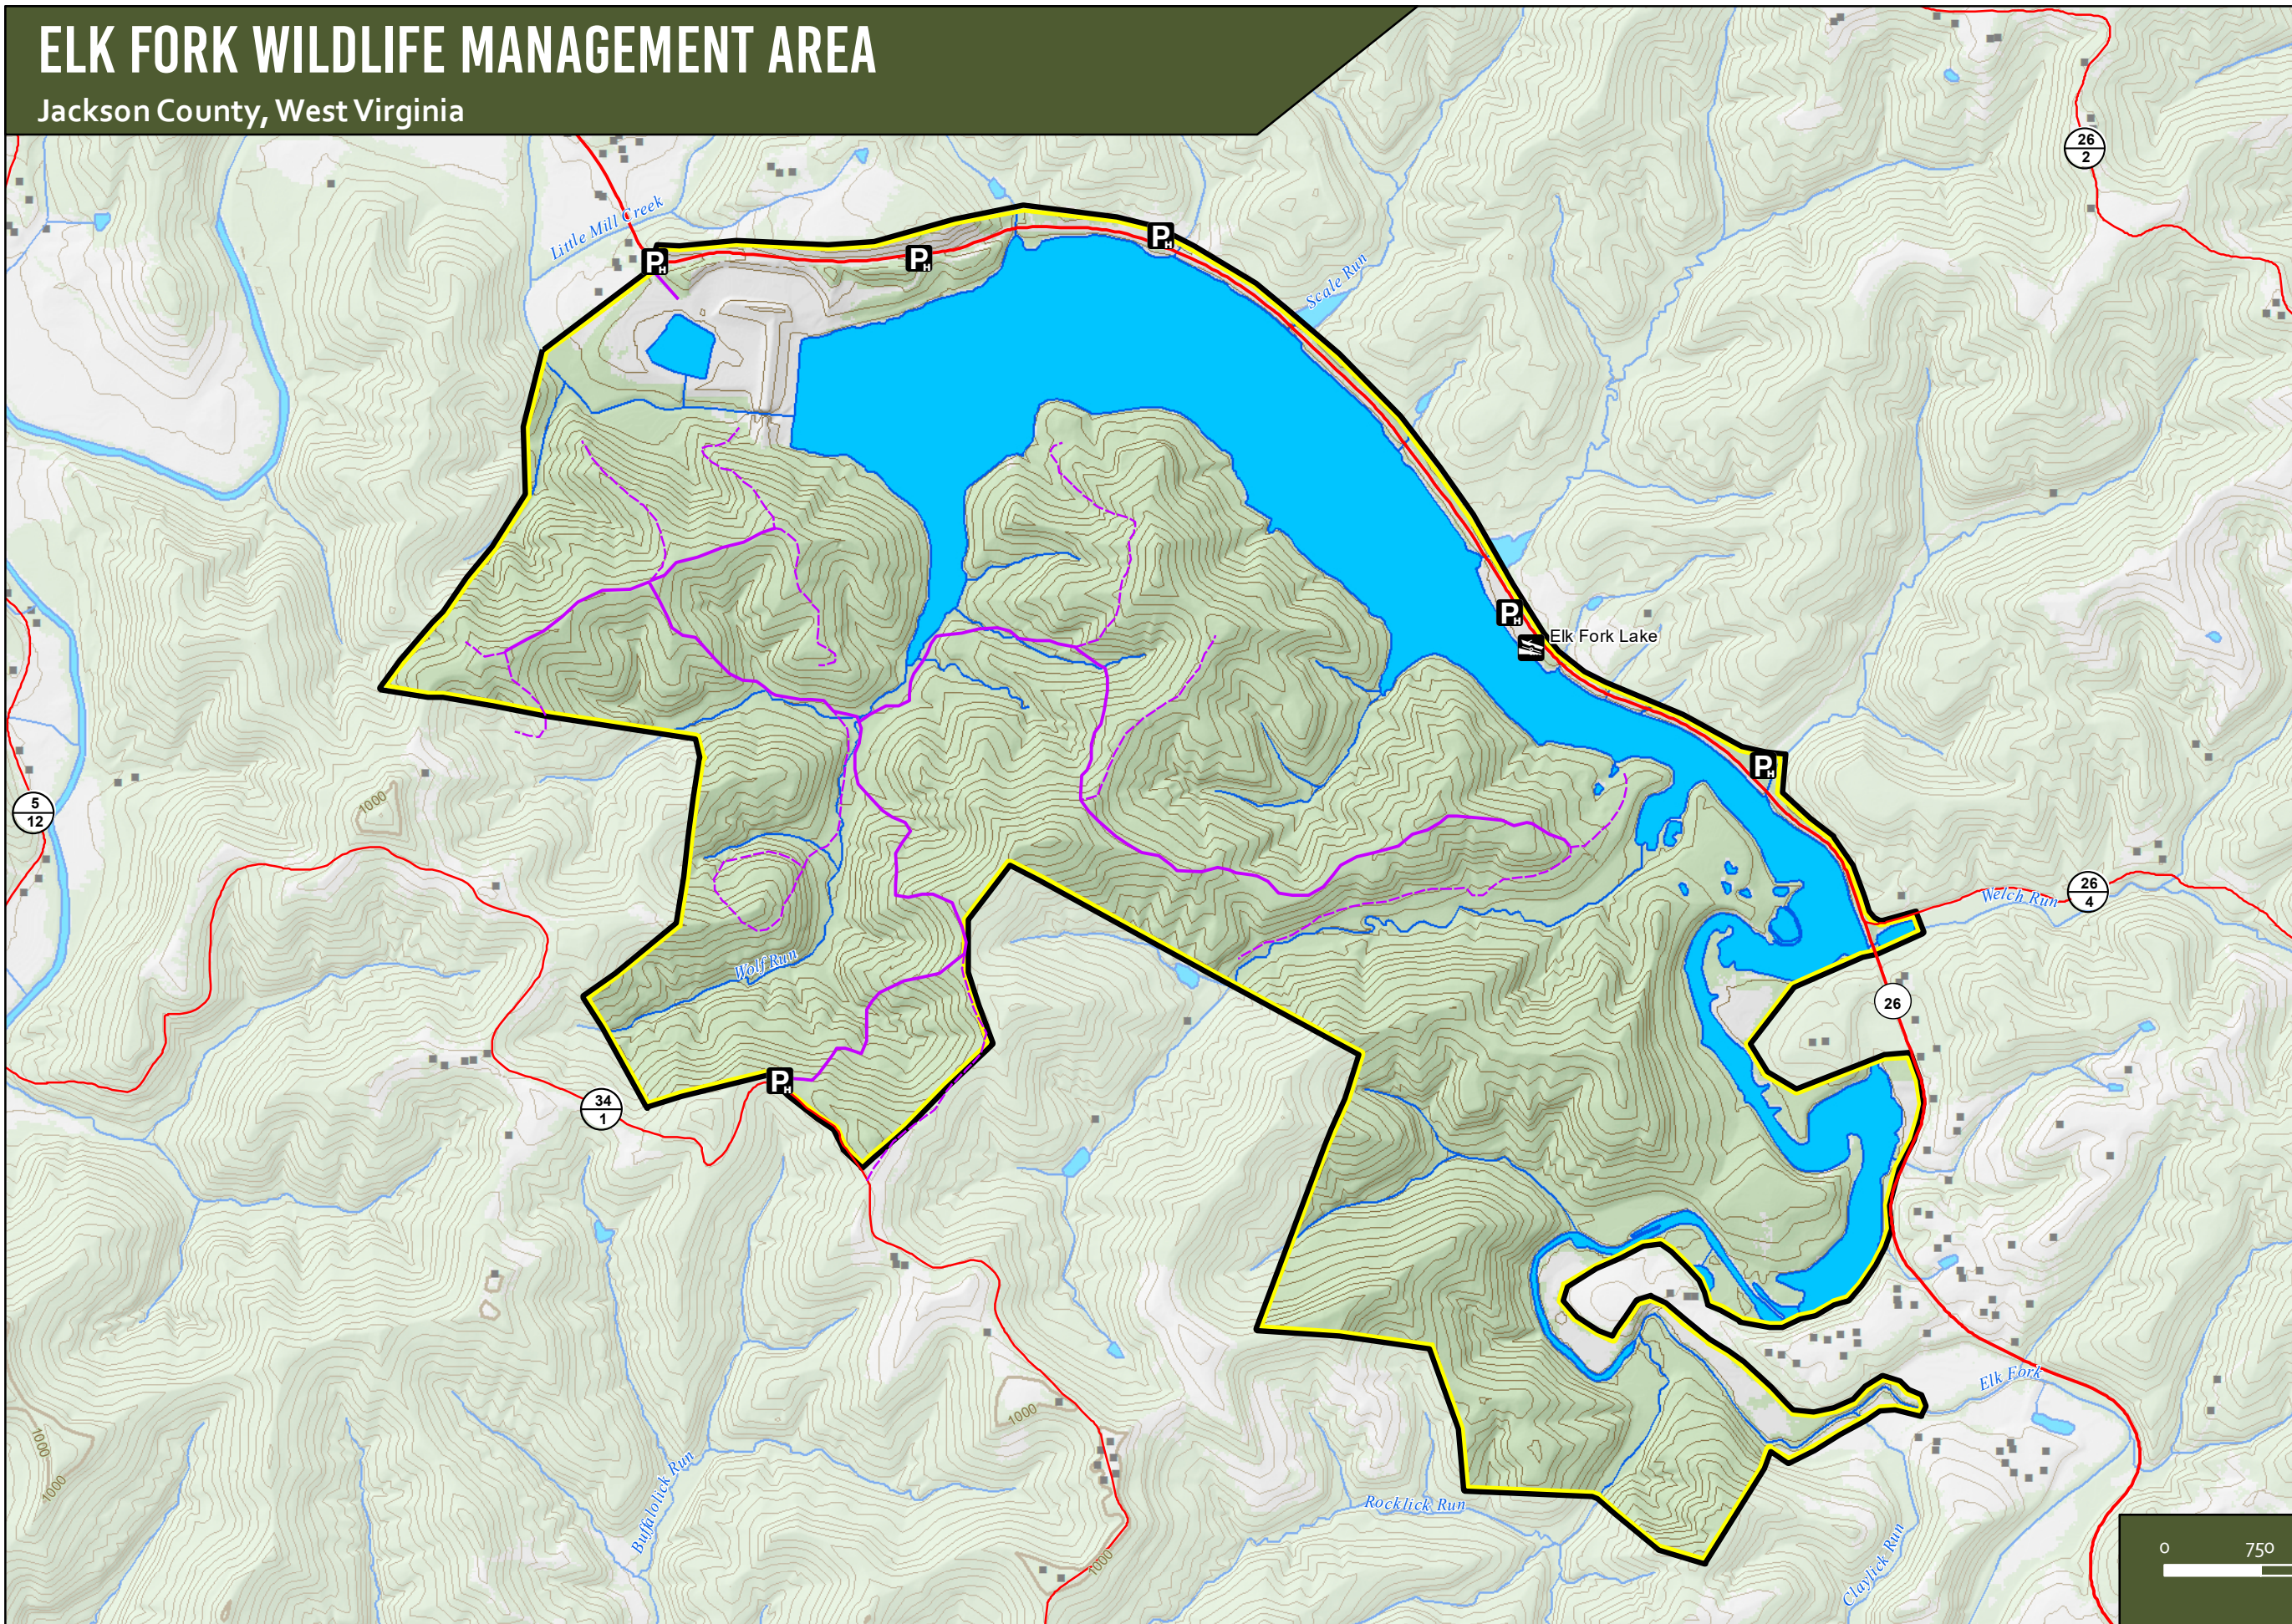

# ELK FORK WILDLIFE MANAGEMENT AREA

Jackson County, West Virginia

## Legend

- Hunter Access Parking
- Boating Access (Ramp)
- Secondary County Routes
- County Highway - Poor or Impassable
- WMA Road - Improved
- WMA Road - Poor or Impassable
- WMA Boundary

WMA Roads have Possible Restrictions  
No ATVs