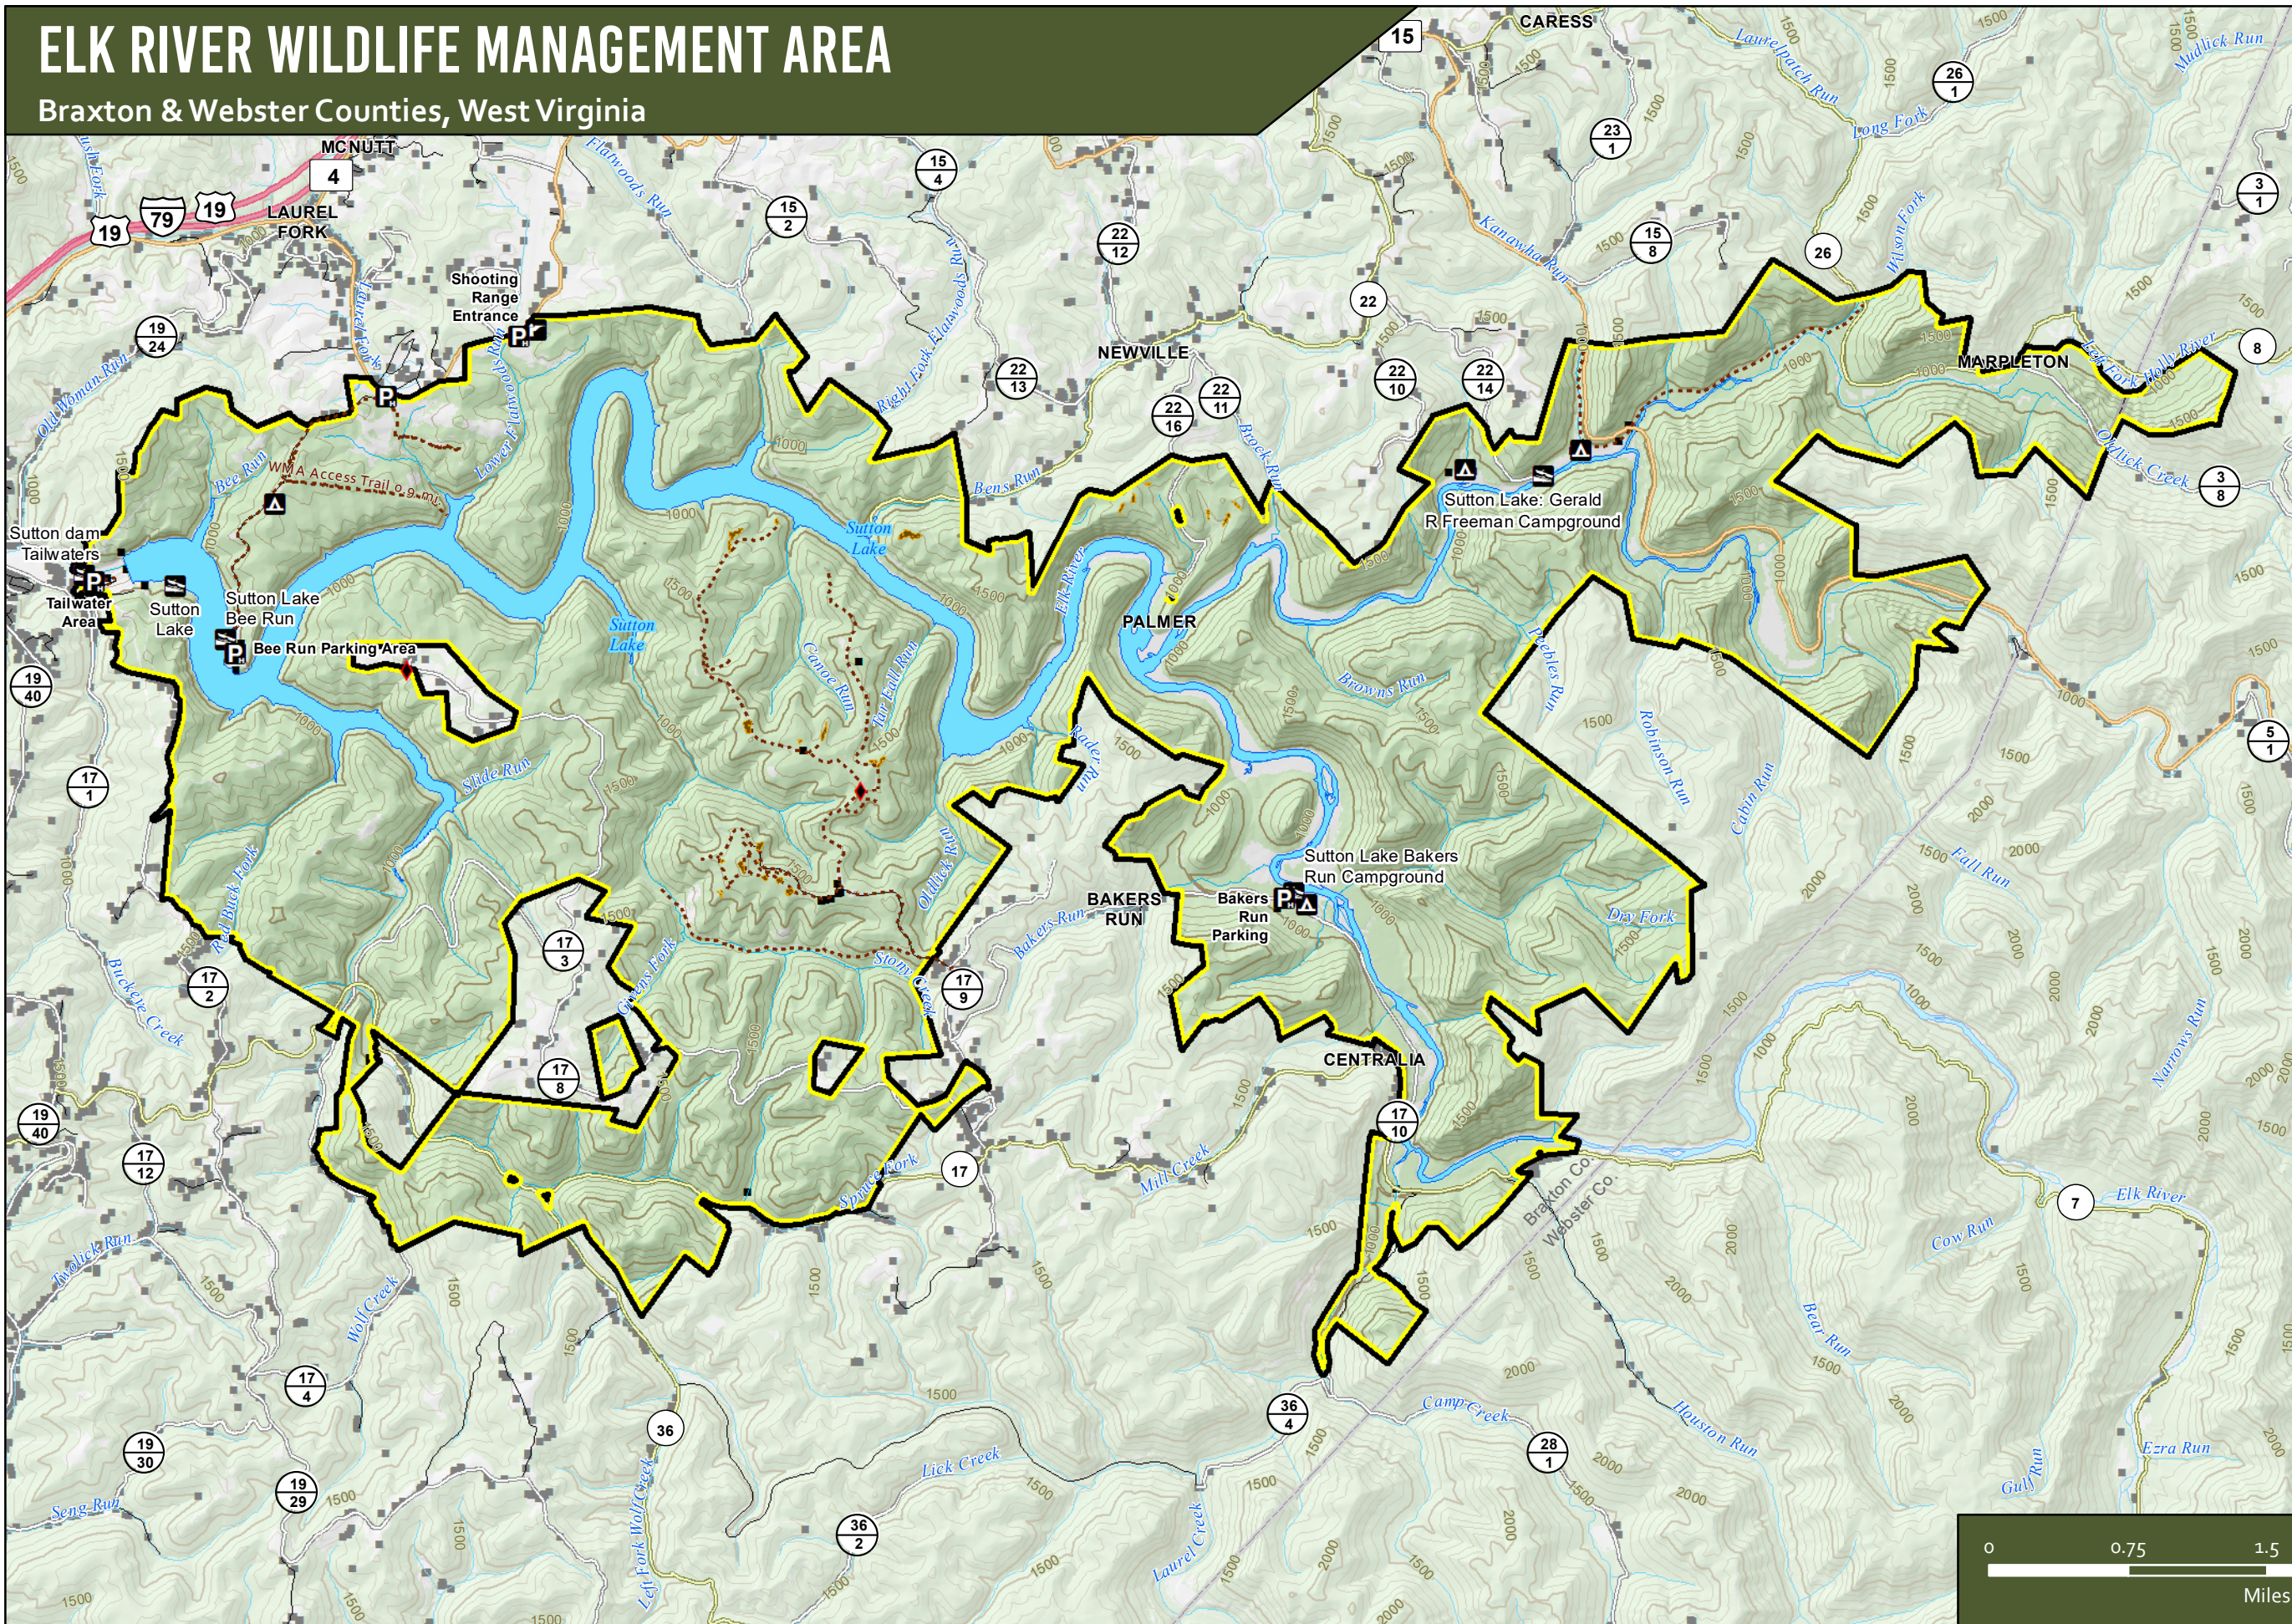

ELK RIVER WILDLIFE MANAGEMENT AREA

Braxton & Webster Counties, West Virginia

Legend

- Boating Access (Ramp)
- Hunter Access Parking
- Campground
- Shooting Range
- Gates
- Hunter Access Trails (unimproved)
- Hunter Access Trails (improved)
- WMA Boundary
- Interstates
- US Highways
- State Routes
- County Routes
- Secondary County Routes