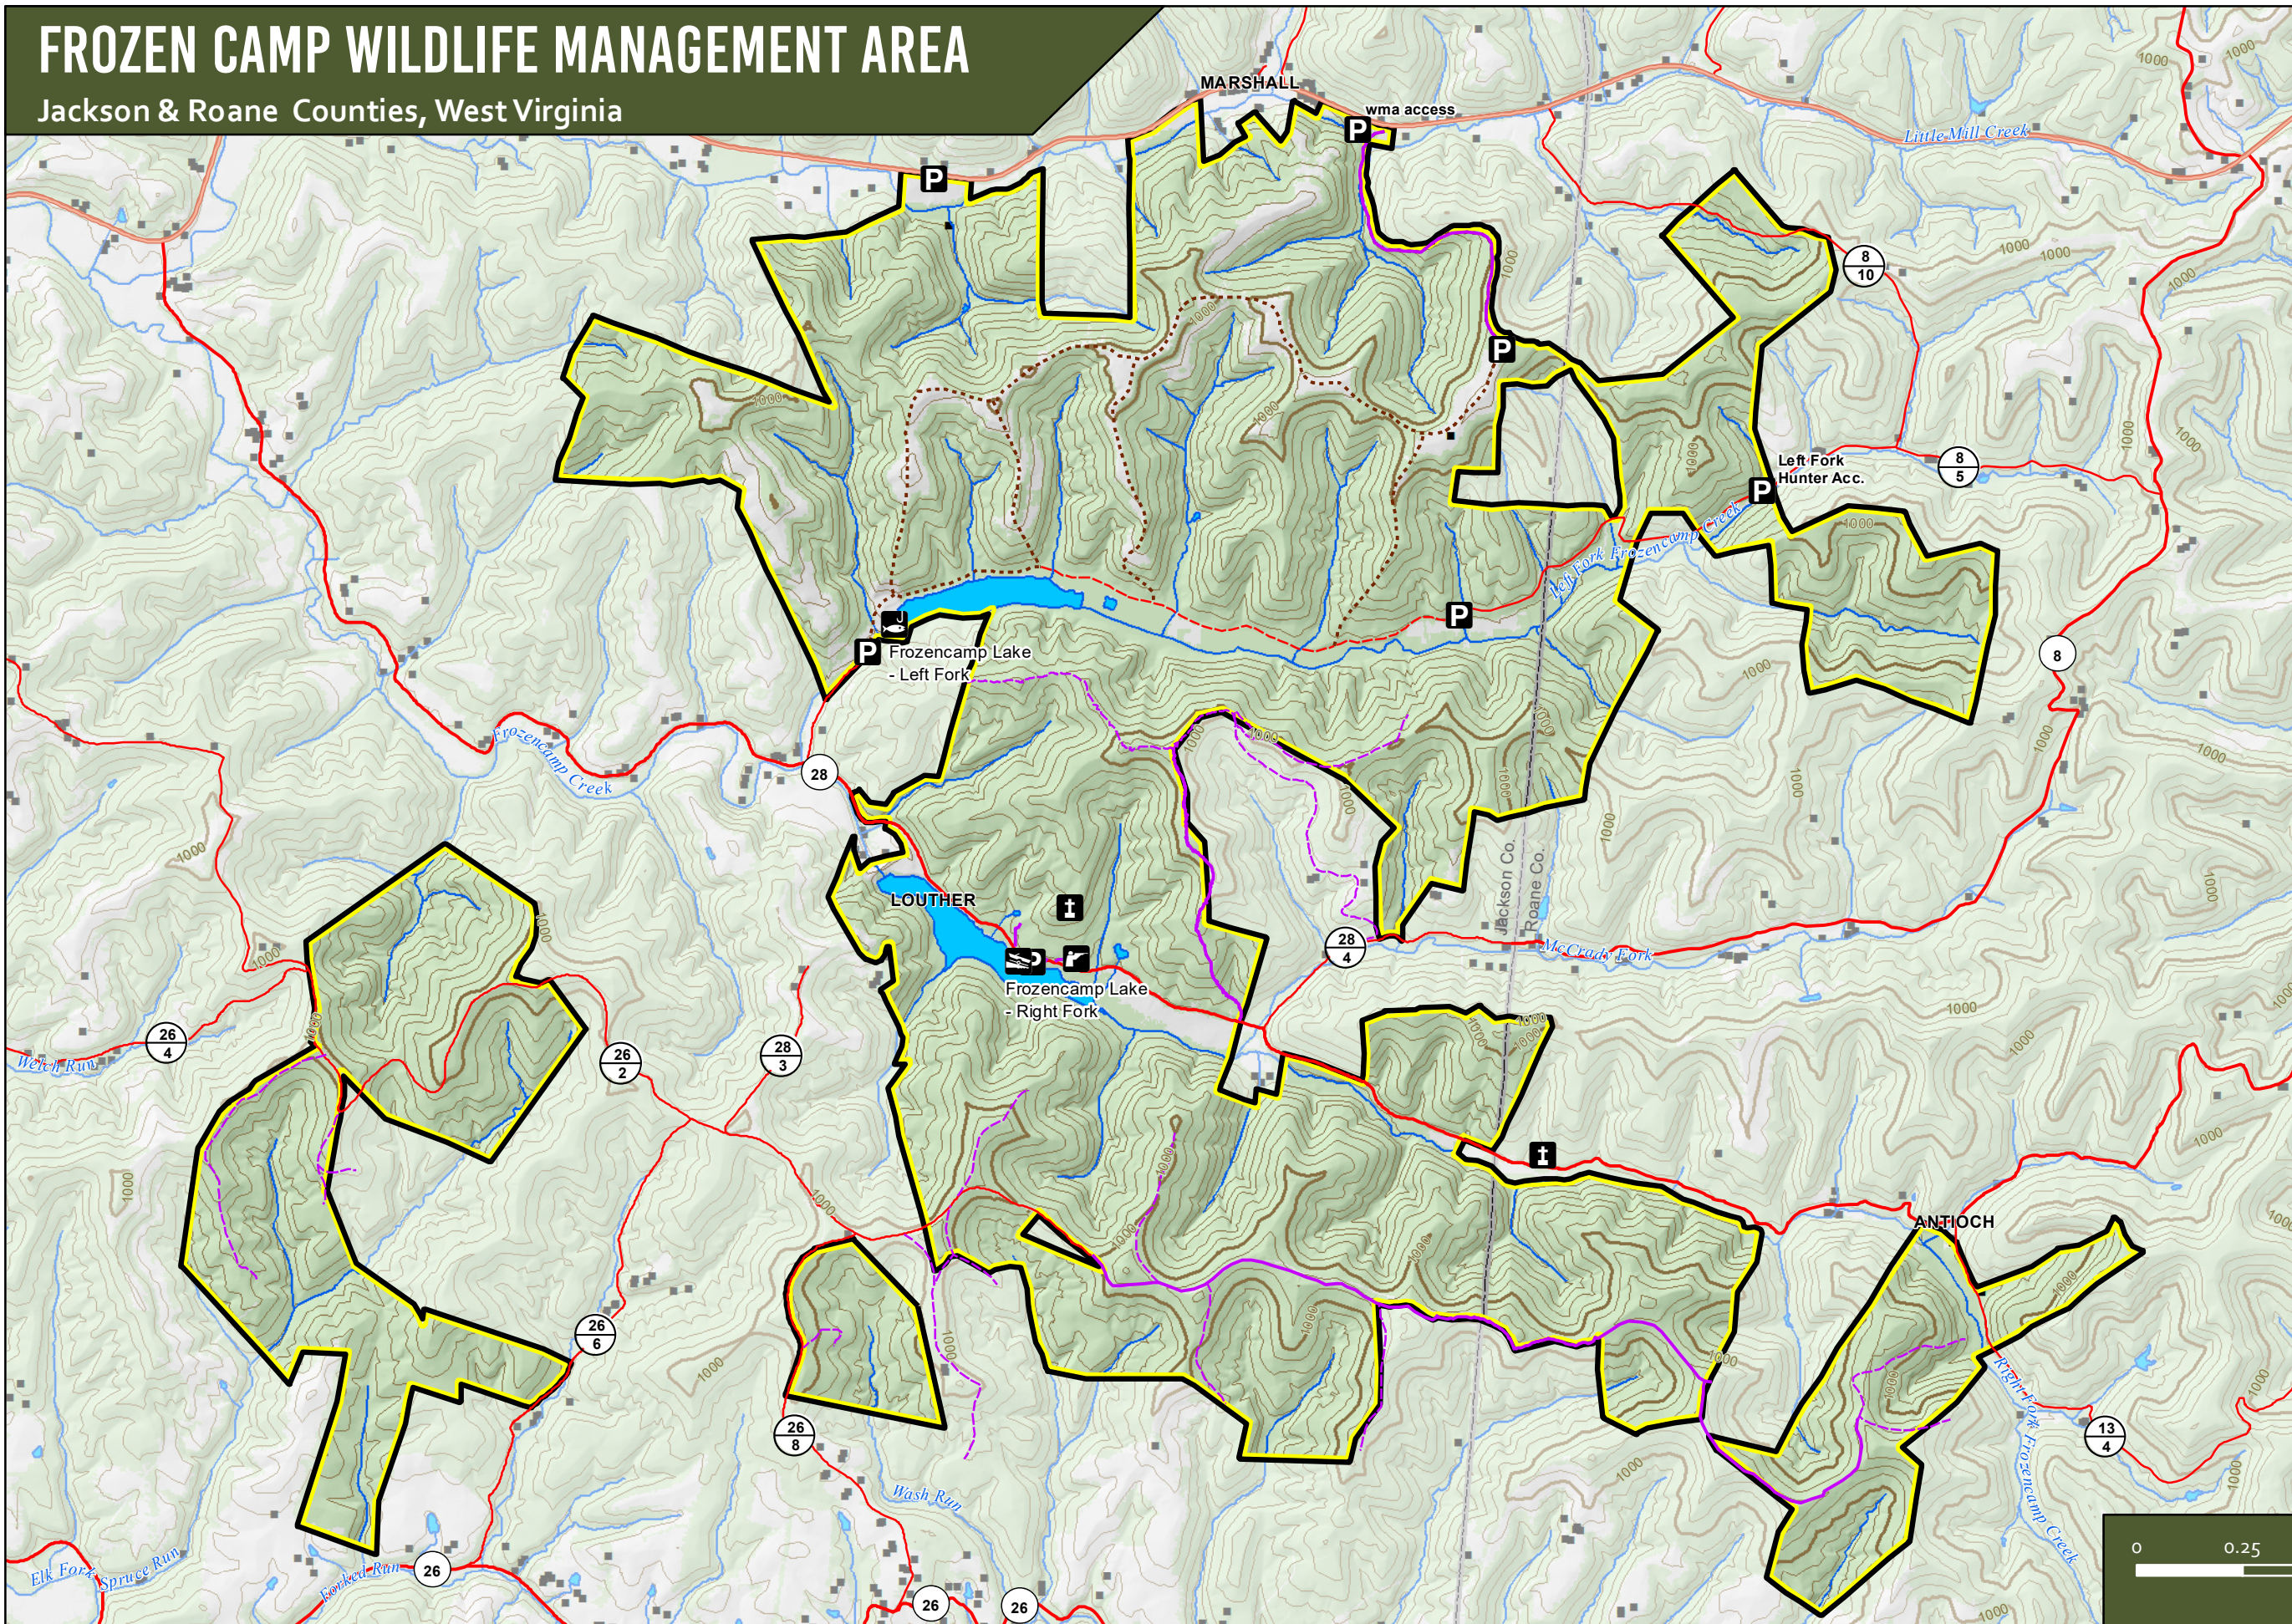

# FROZEN CAMP WILDLIFE MANAGEMENT AREA

Jackson & Roane Counties, West Virginia

## Legend

- Fishing Access
- Boating Access (Carry/Slide)
- Boating Access (Ramp)
- Parking Areas
- Shooting Range
- Shooting Range
- Cemetery
- Secondary County Routes
- County Highway - Poor or Impassable
- WMA Road - Improved
- WMA Road - Poor or Impassable
- Hunter Access Trail
- WMA Boundary

WMA Roads have Possible Restrictions  
No ATV's