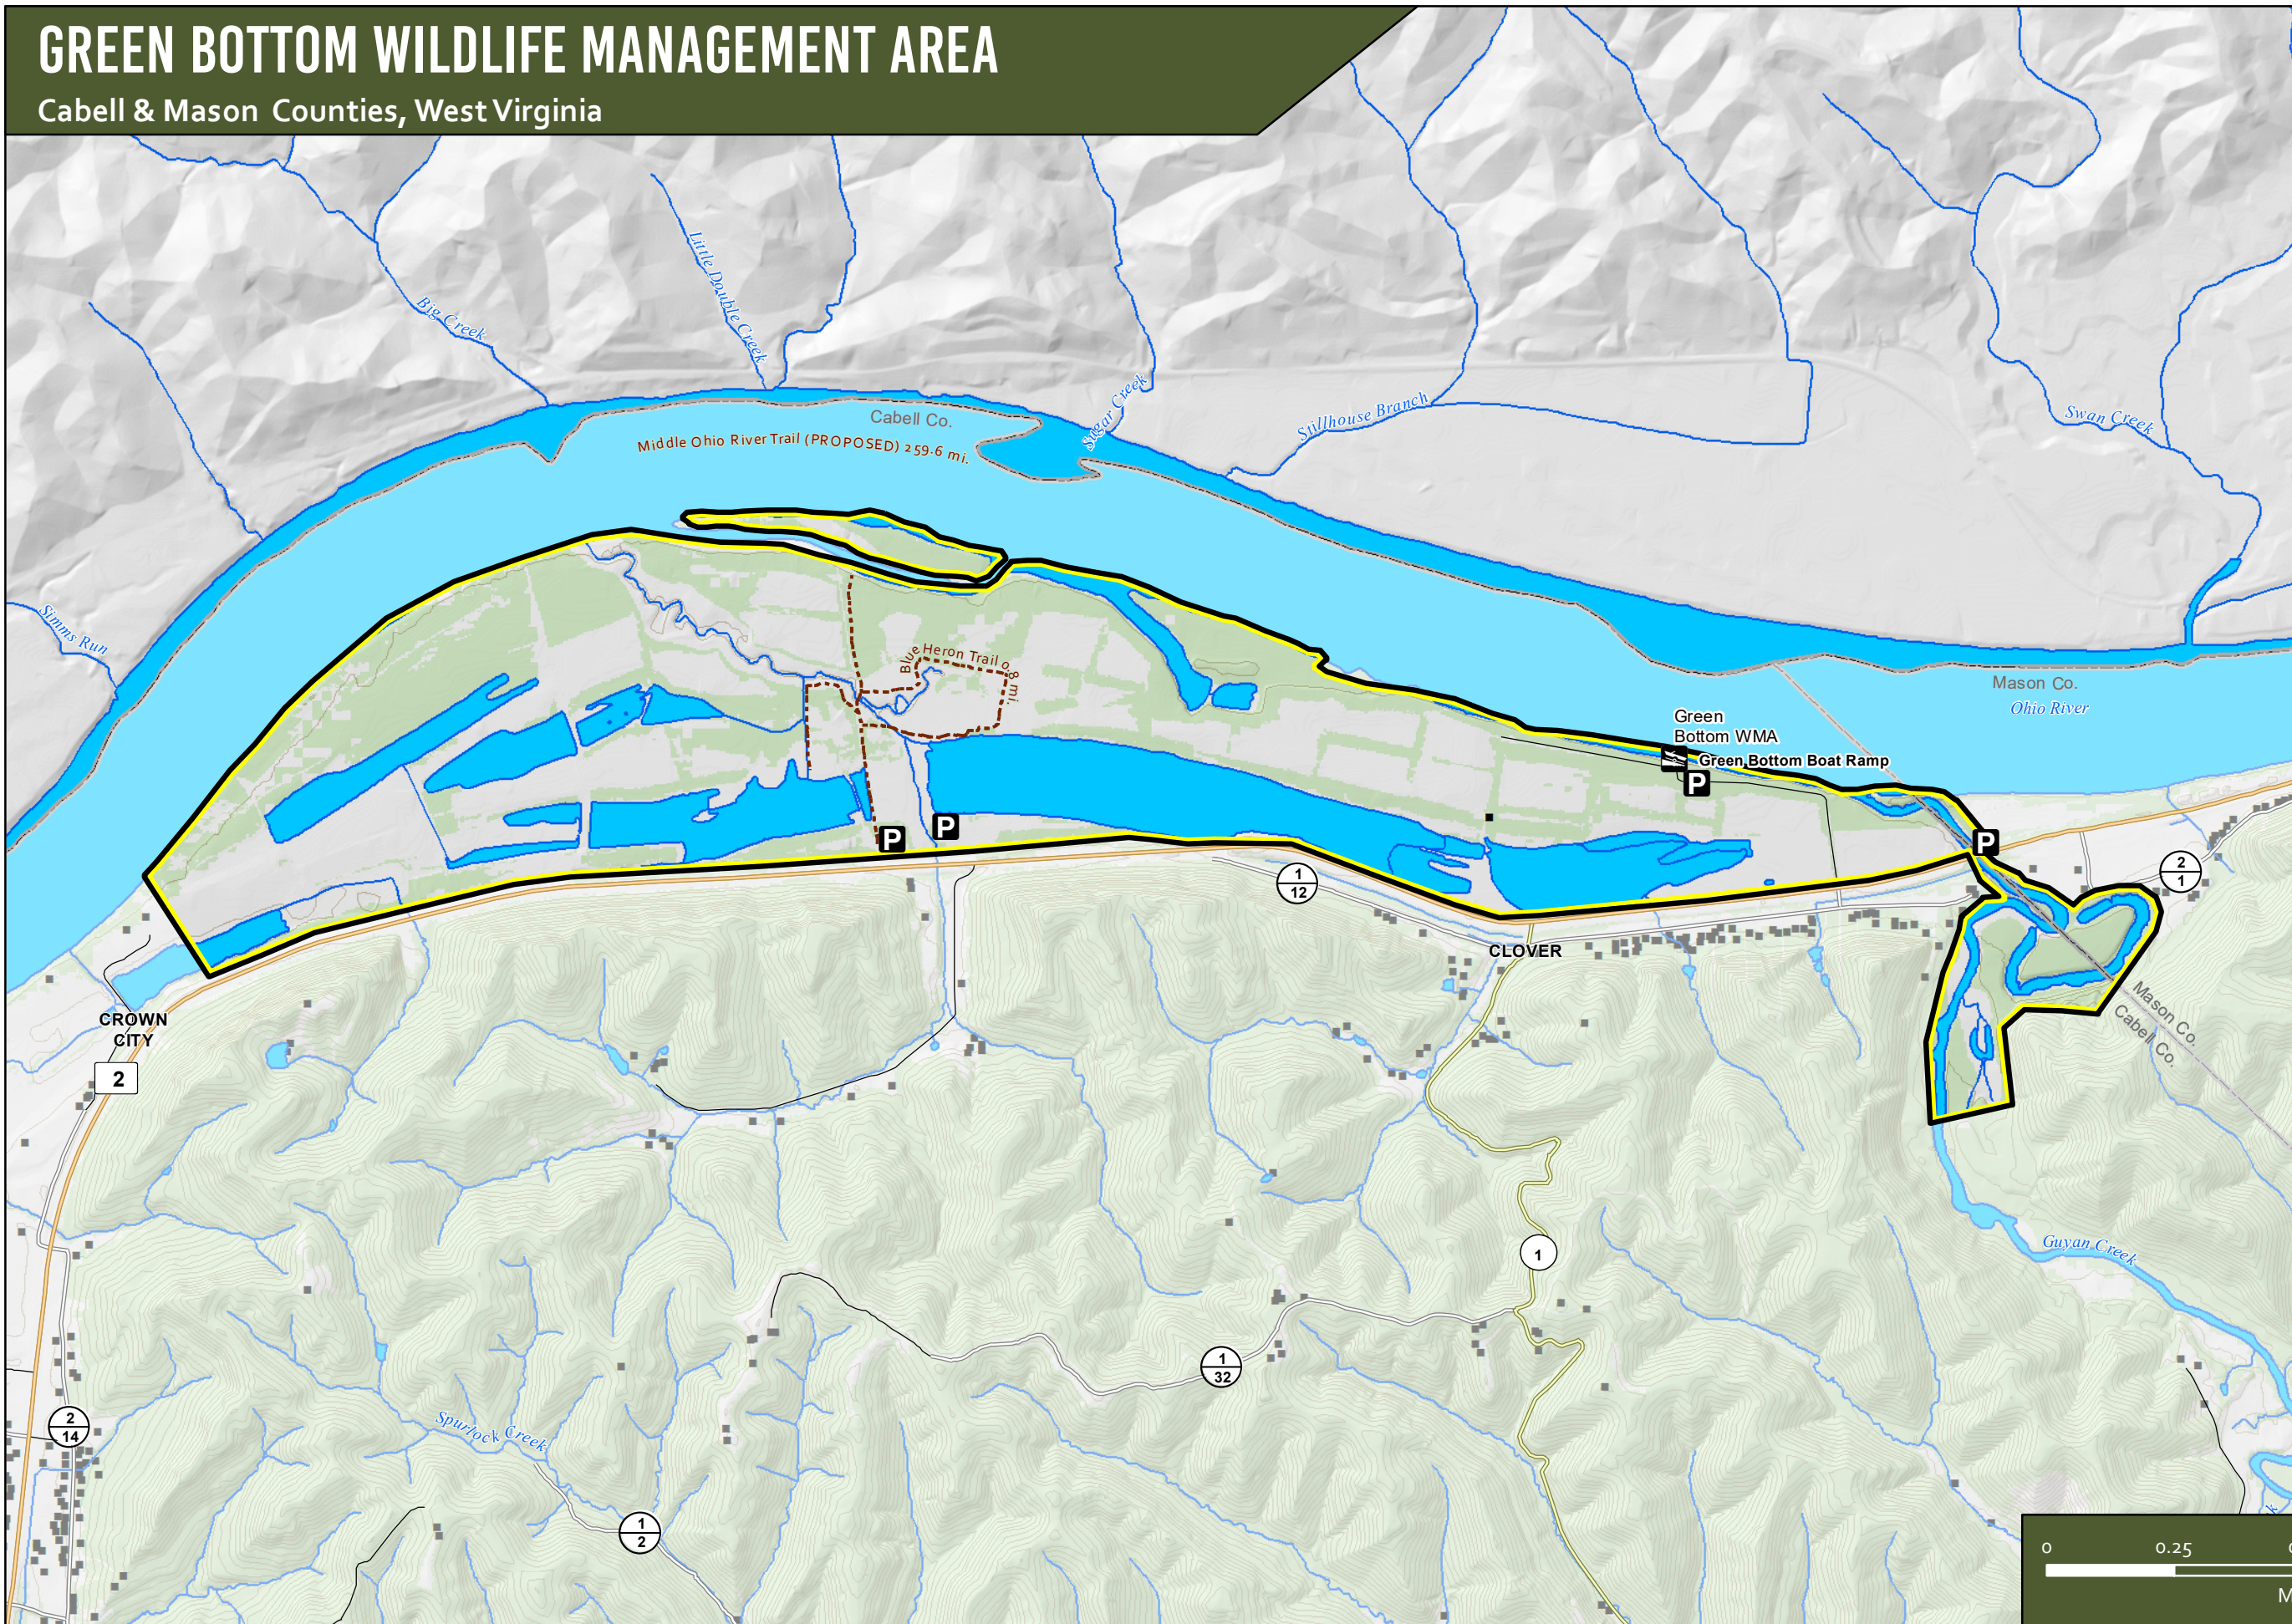

GREEN BOTTOM WILDLIFE MANAGEMENT AREA

Cabell & Mason Counties, West Virginia

Legend

- Fishing Access
- Boating Access (Carry/Slide)
- Boating Access (Ramp)
- Parking Areas
- Gates
- Hunter Access Trails (unimproved)
- Hunter Access Trails (improved)
- WMA Boundary
- Interstates
- US Highways
- State Routes
- County Routes
- Secondary County Routes