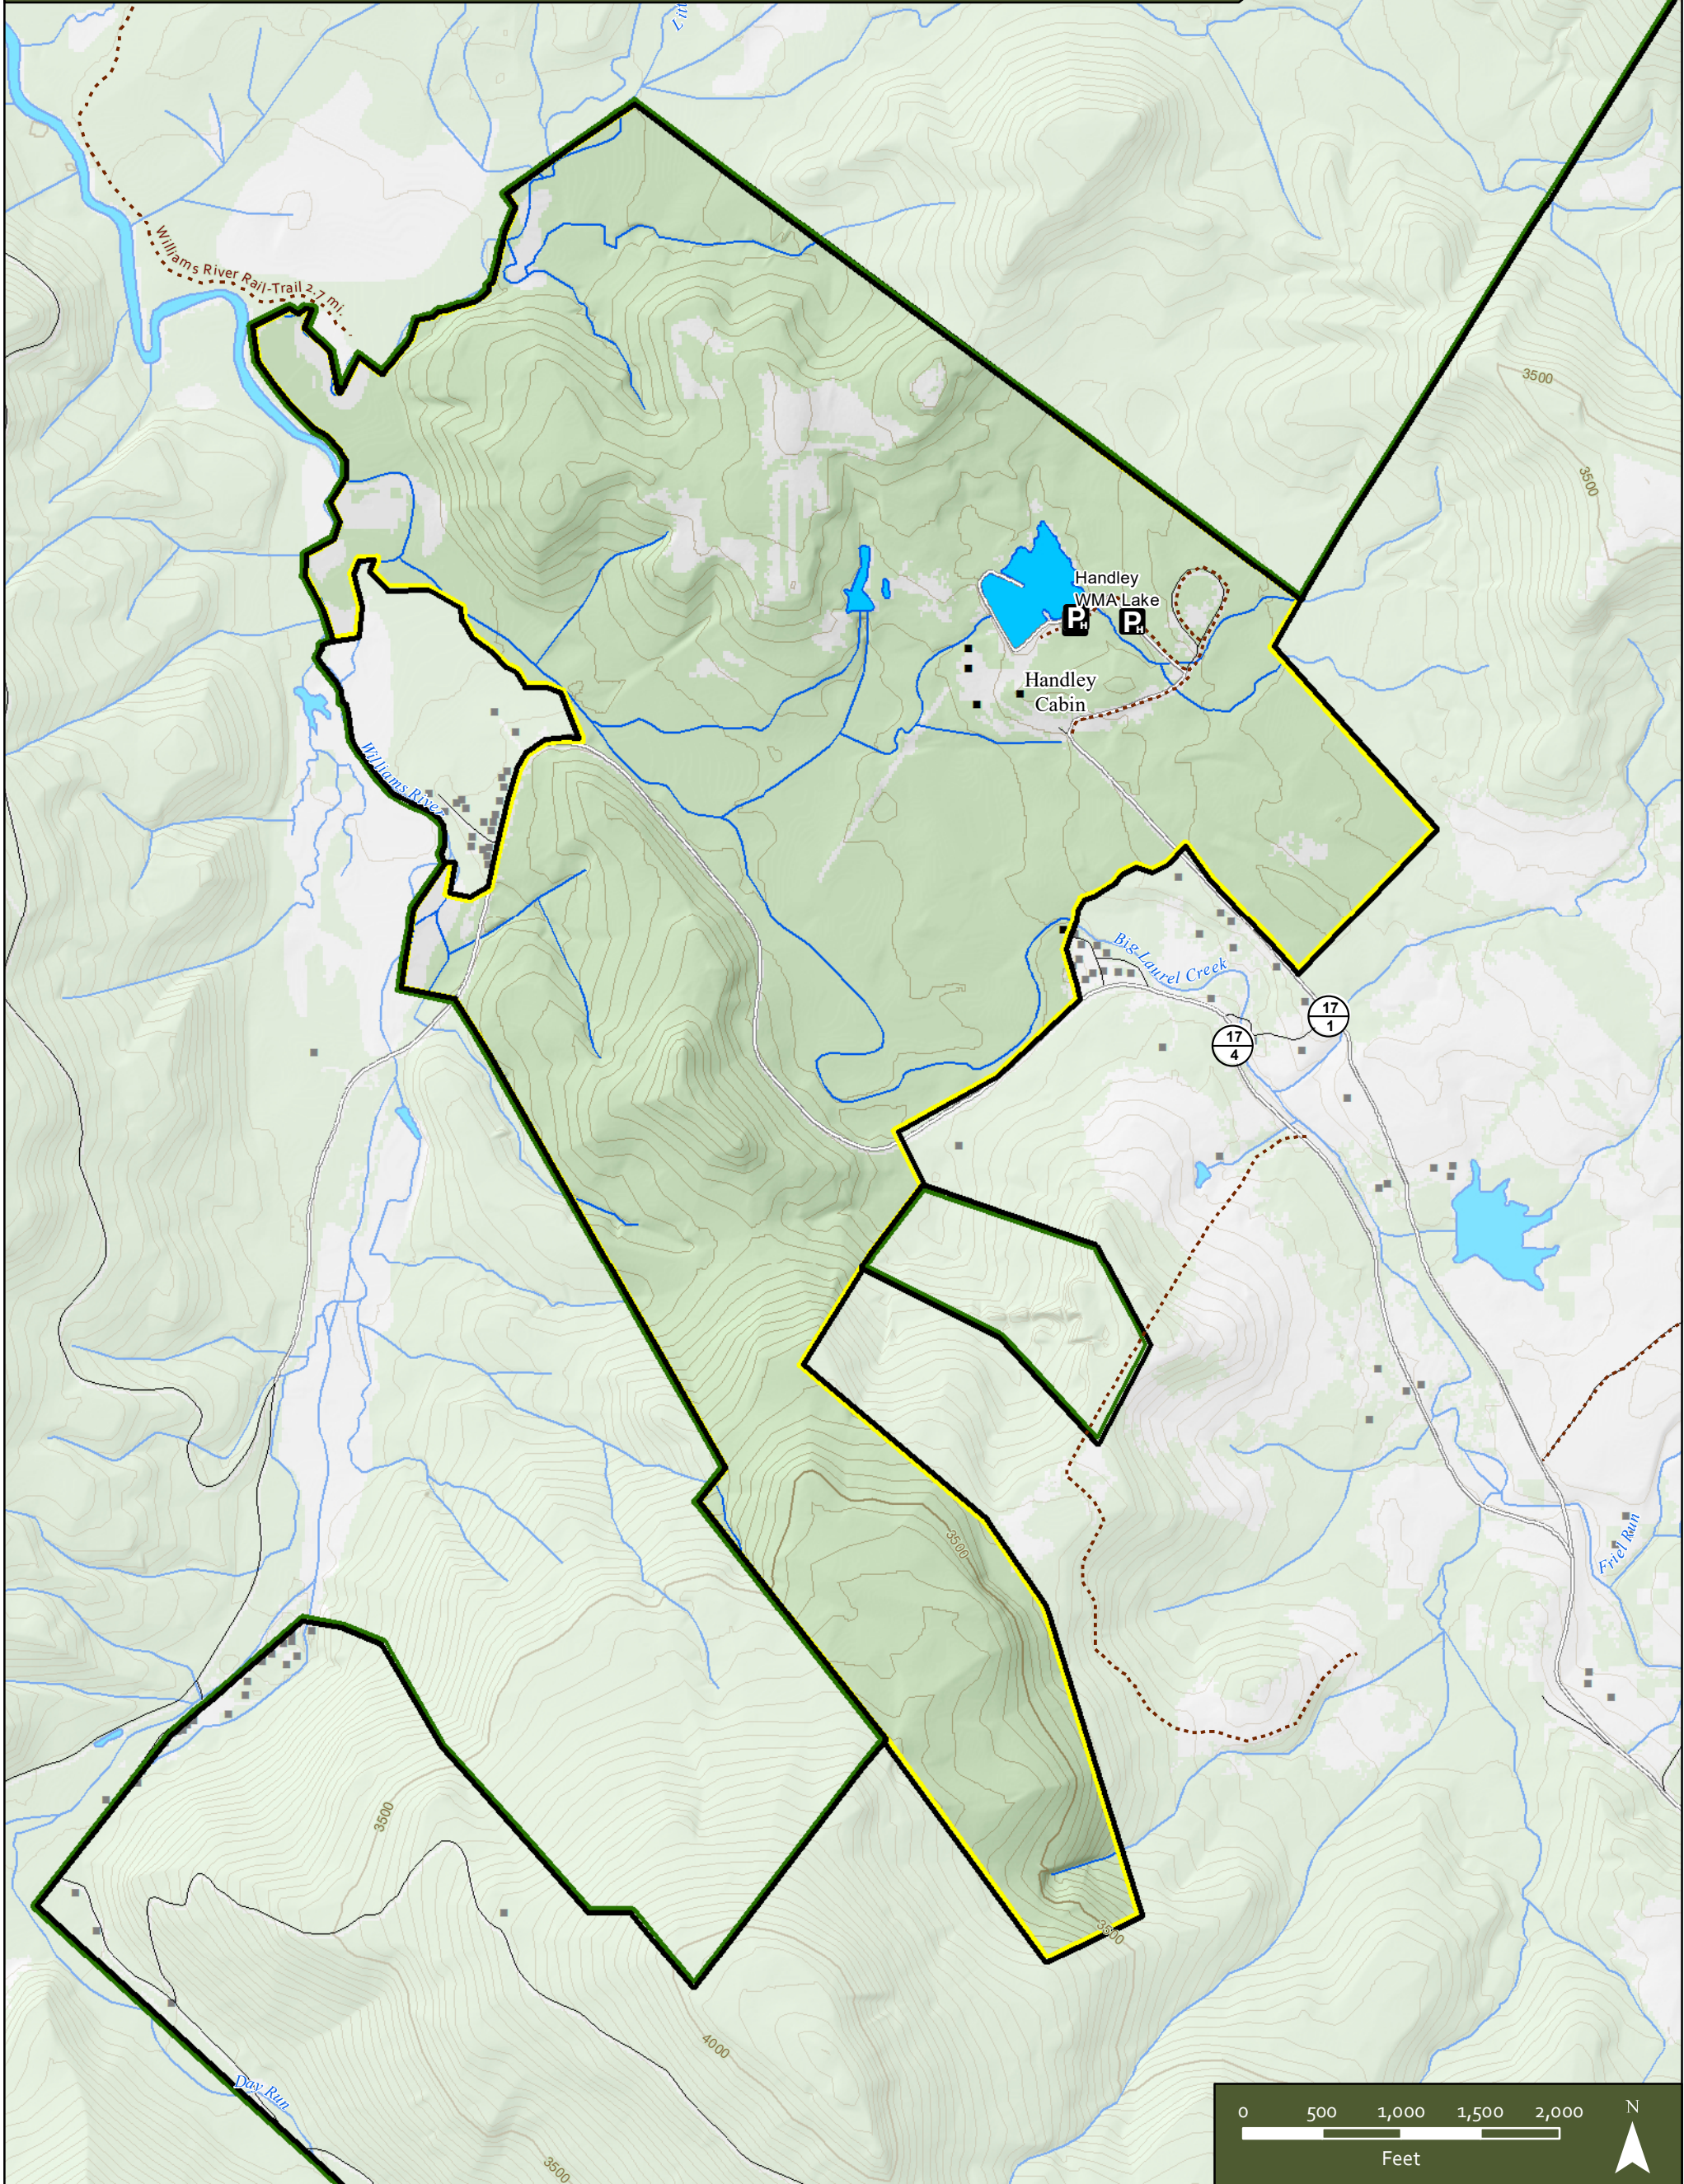

HANDLEY WILDLIFE MANAGEMENT AREA

Pocahontas County, West Virginia

- | | | | | |
|------------------------------|--------------------------|--------------|-------------------------|-----------------------------------|
| Boating Access (Carry/Slide) | National Forest Boundary | Interstates | County Routes | Hunter Access Trails (unimproved) |
| Hunter Access Parking | WMA Boundary | US Highways | Secondary County Routes | Hunter Access Trails (improved) |
| Gates | | State Routes | Streets | |