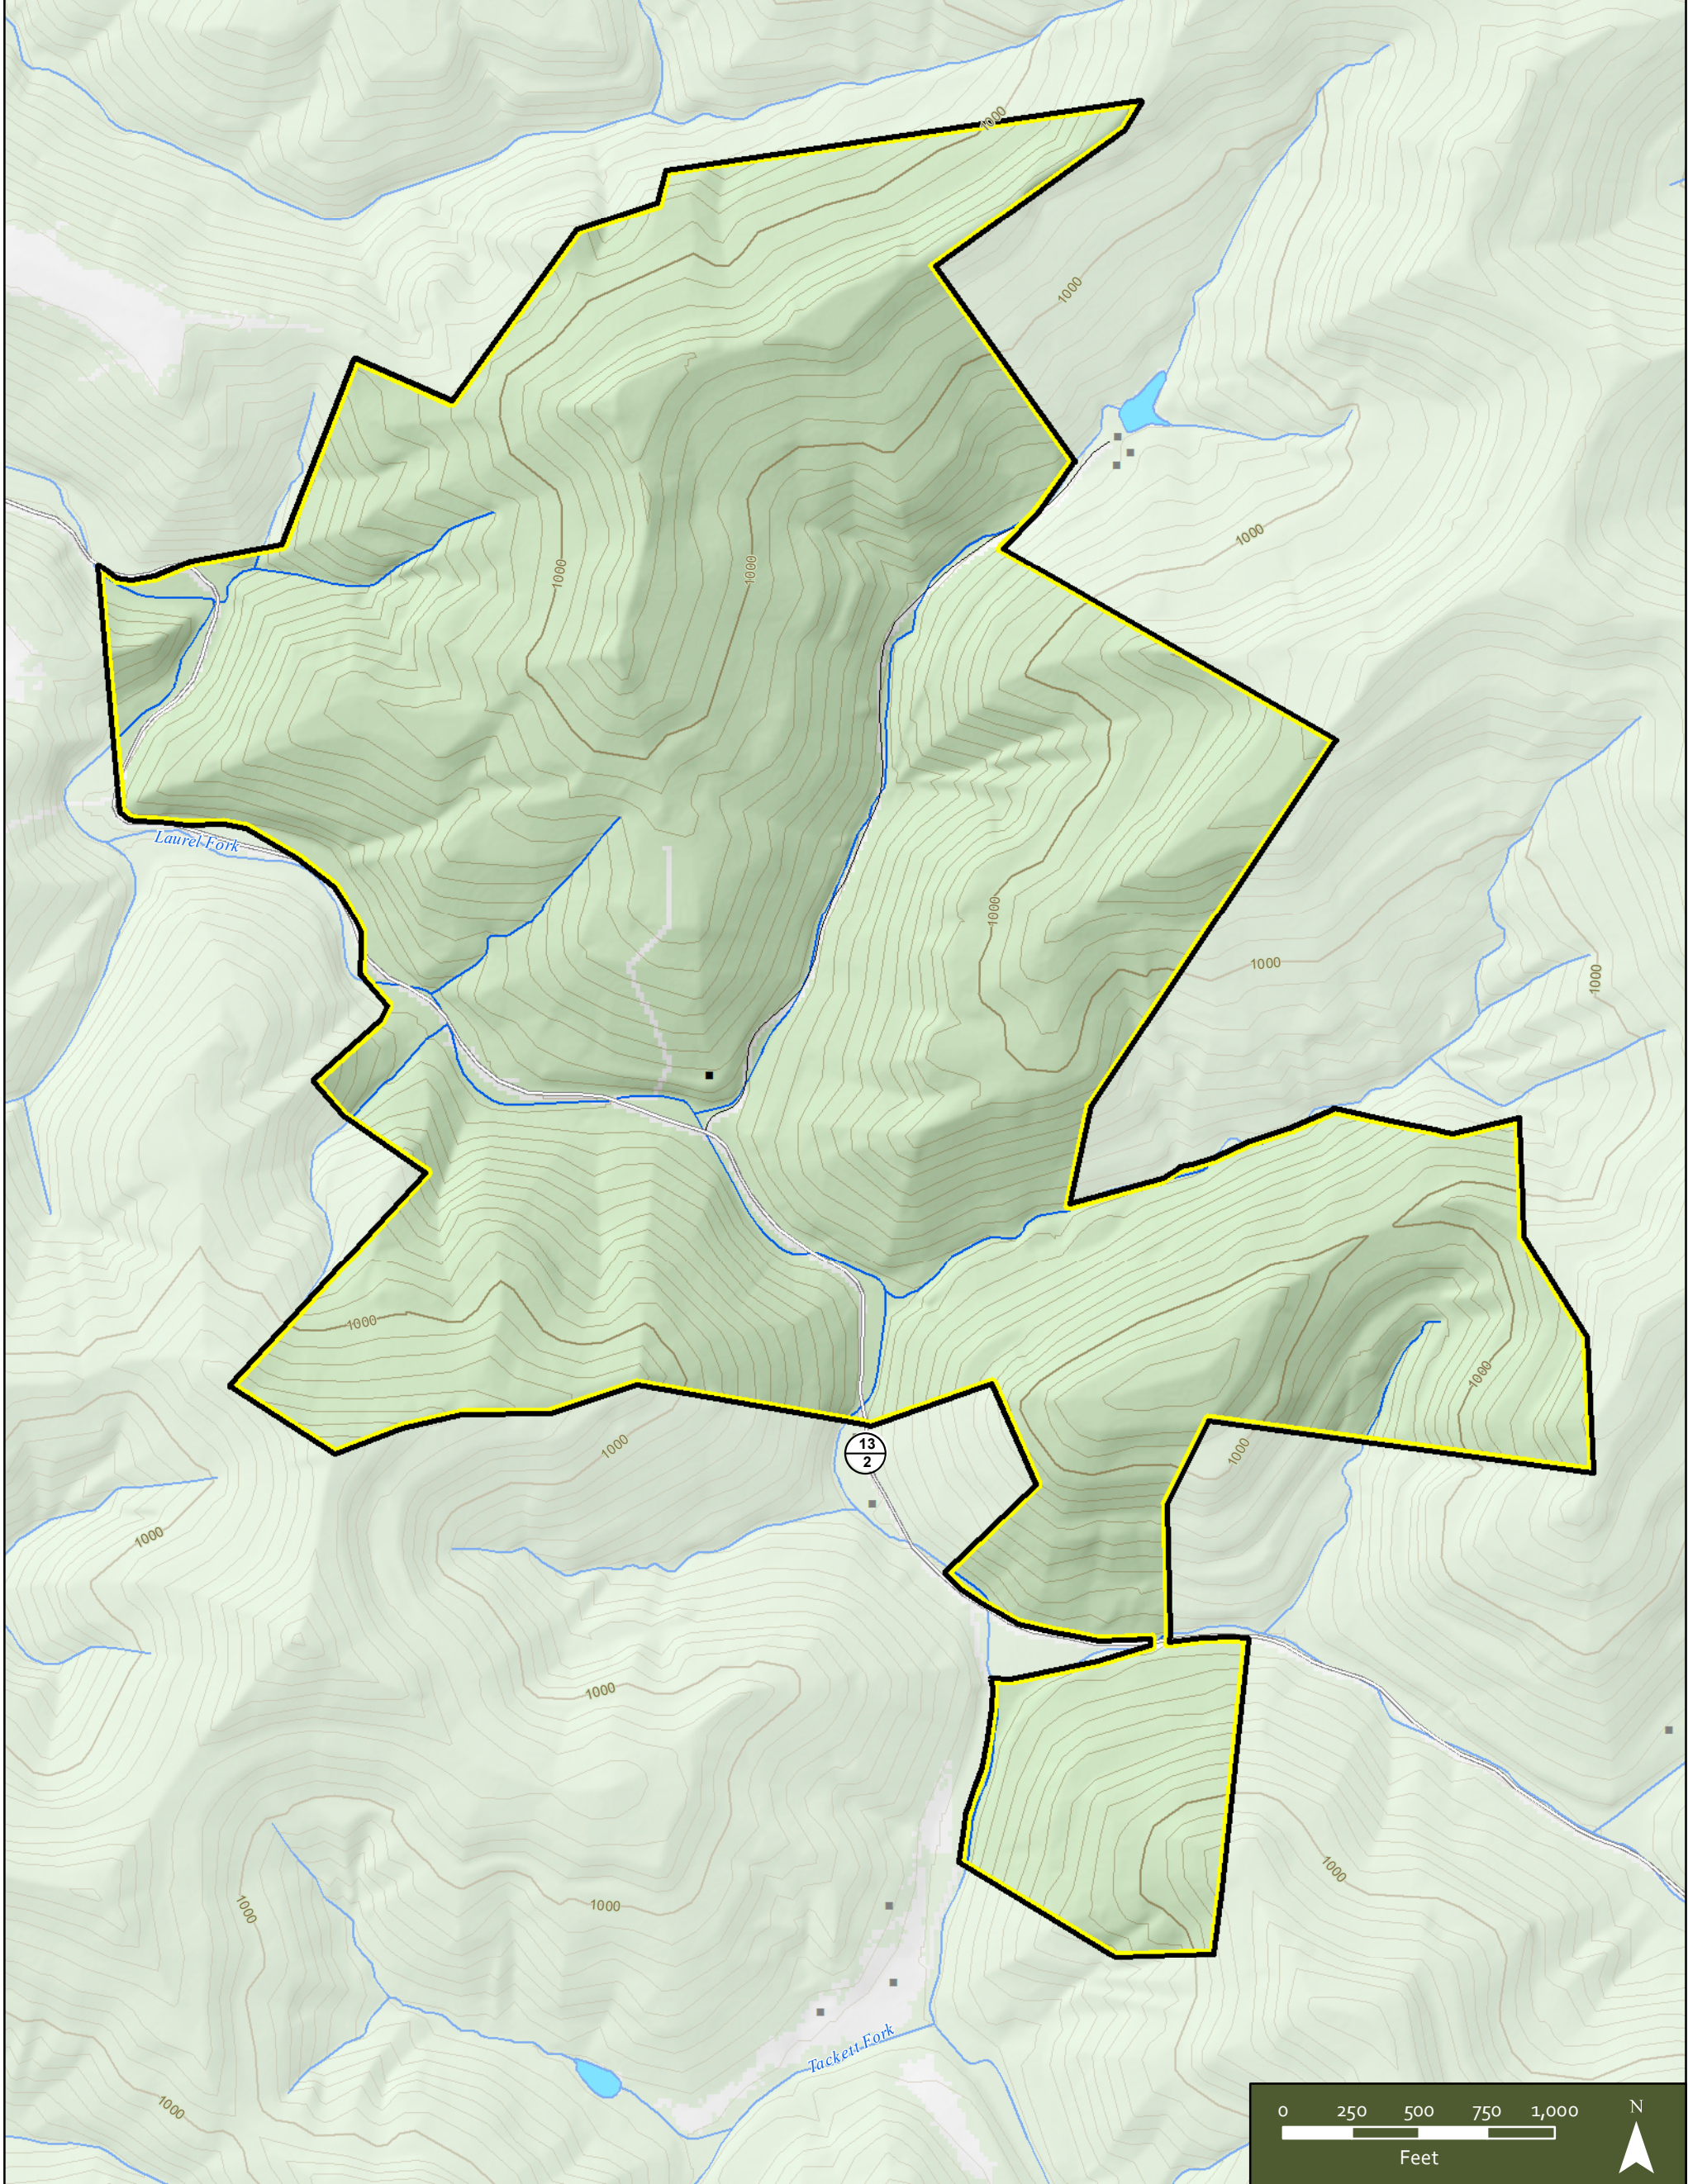

# HILBERT WILDLIFE MANAGEMENT AREA

Lincoln County, West Virginia

- |              |                         |                                 |                                   |
|--------------|-------------------------|---------------------------------|-----------------------------------|
| WMA Boundary | Interstates             | County Routes                   | Hunter Access Trails (unimproved) |
| US Highways  | Secondary County Routes | Hunter Access Trails (improved) |                                   |
| State Routes | Streets                 |                                 |                                   |