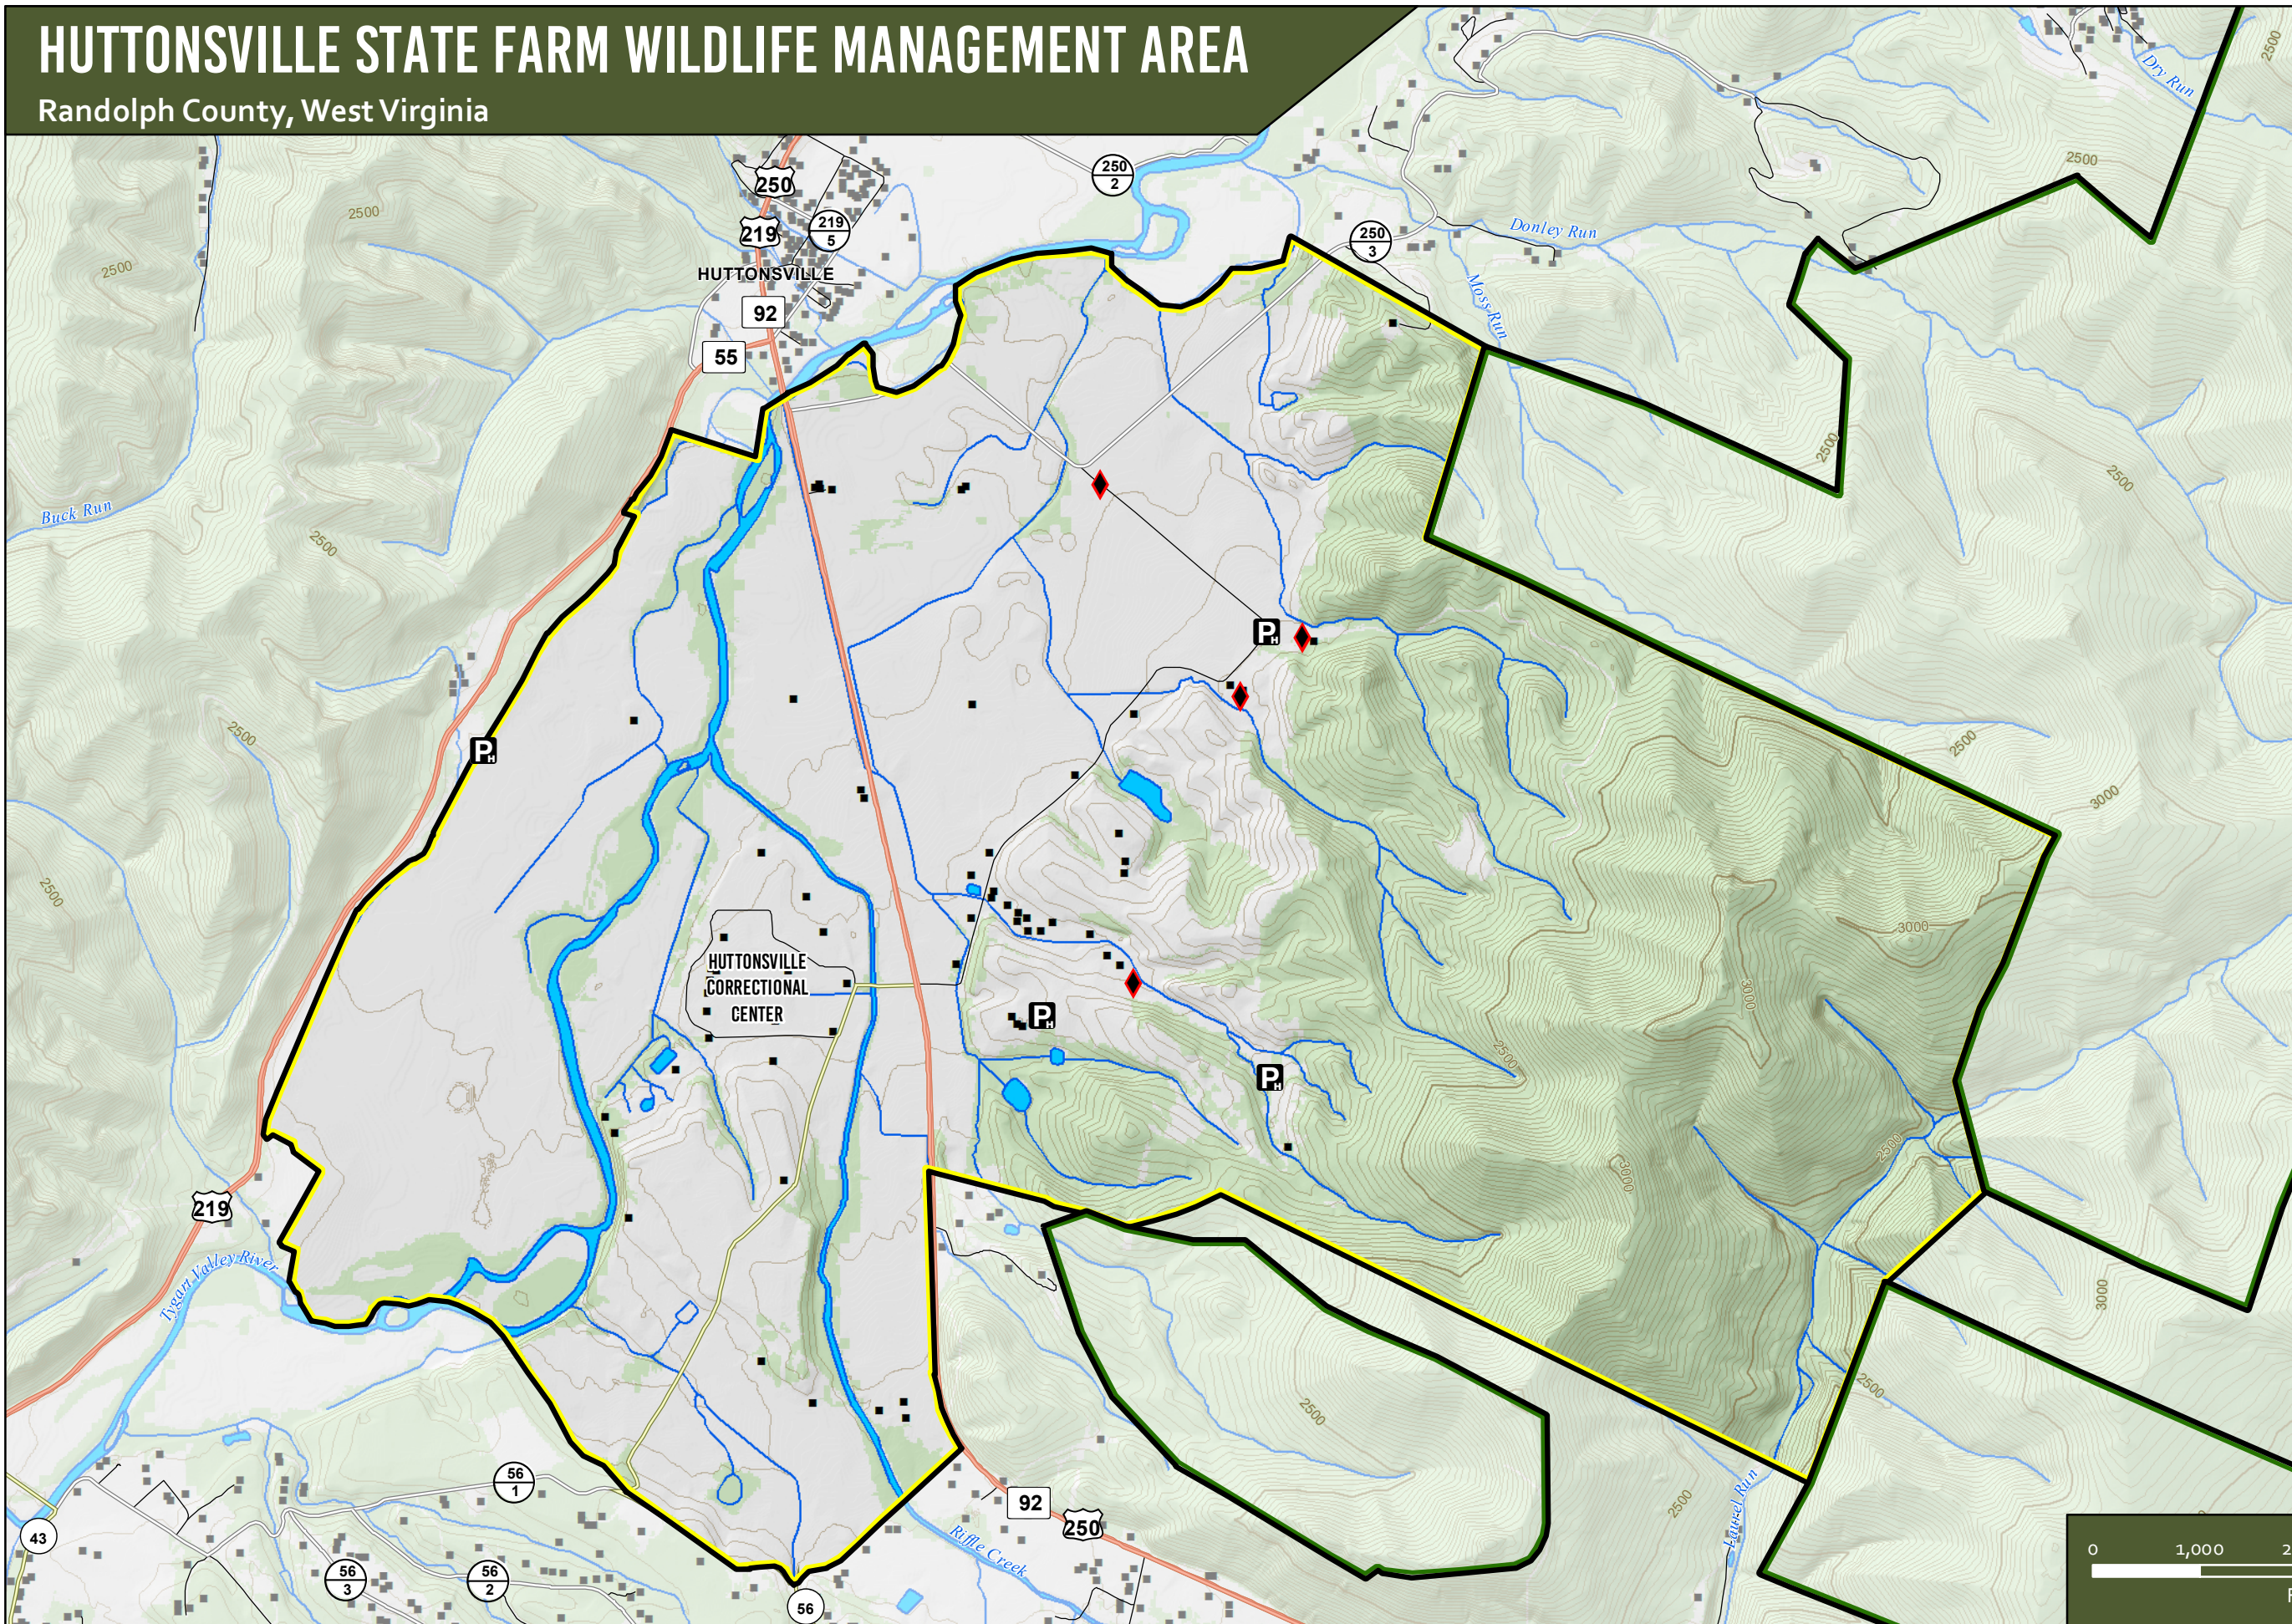

# HUTTONSVILLE STATE FARM WILDLIFE MANAGEMENT AREA

Randolph County, West Virginia

## Legend

- Hunter Access Parking
- Gates
- Hunter Access Trails (unimproved)
- Hunter Access Trails (improved)
- National Forest Boundary
- WMA Boundary
- Interstates
- US Highways
- State Routes
- County Routes
- Secondary County Routes