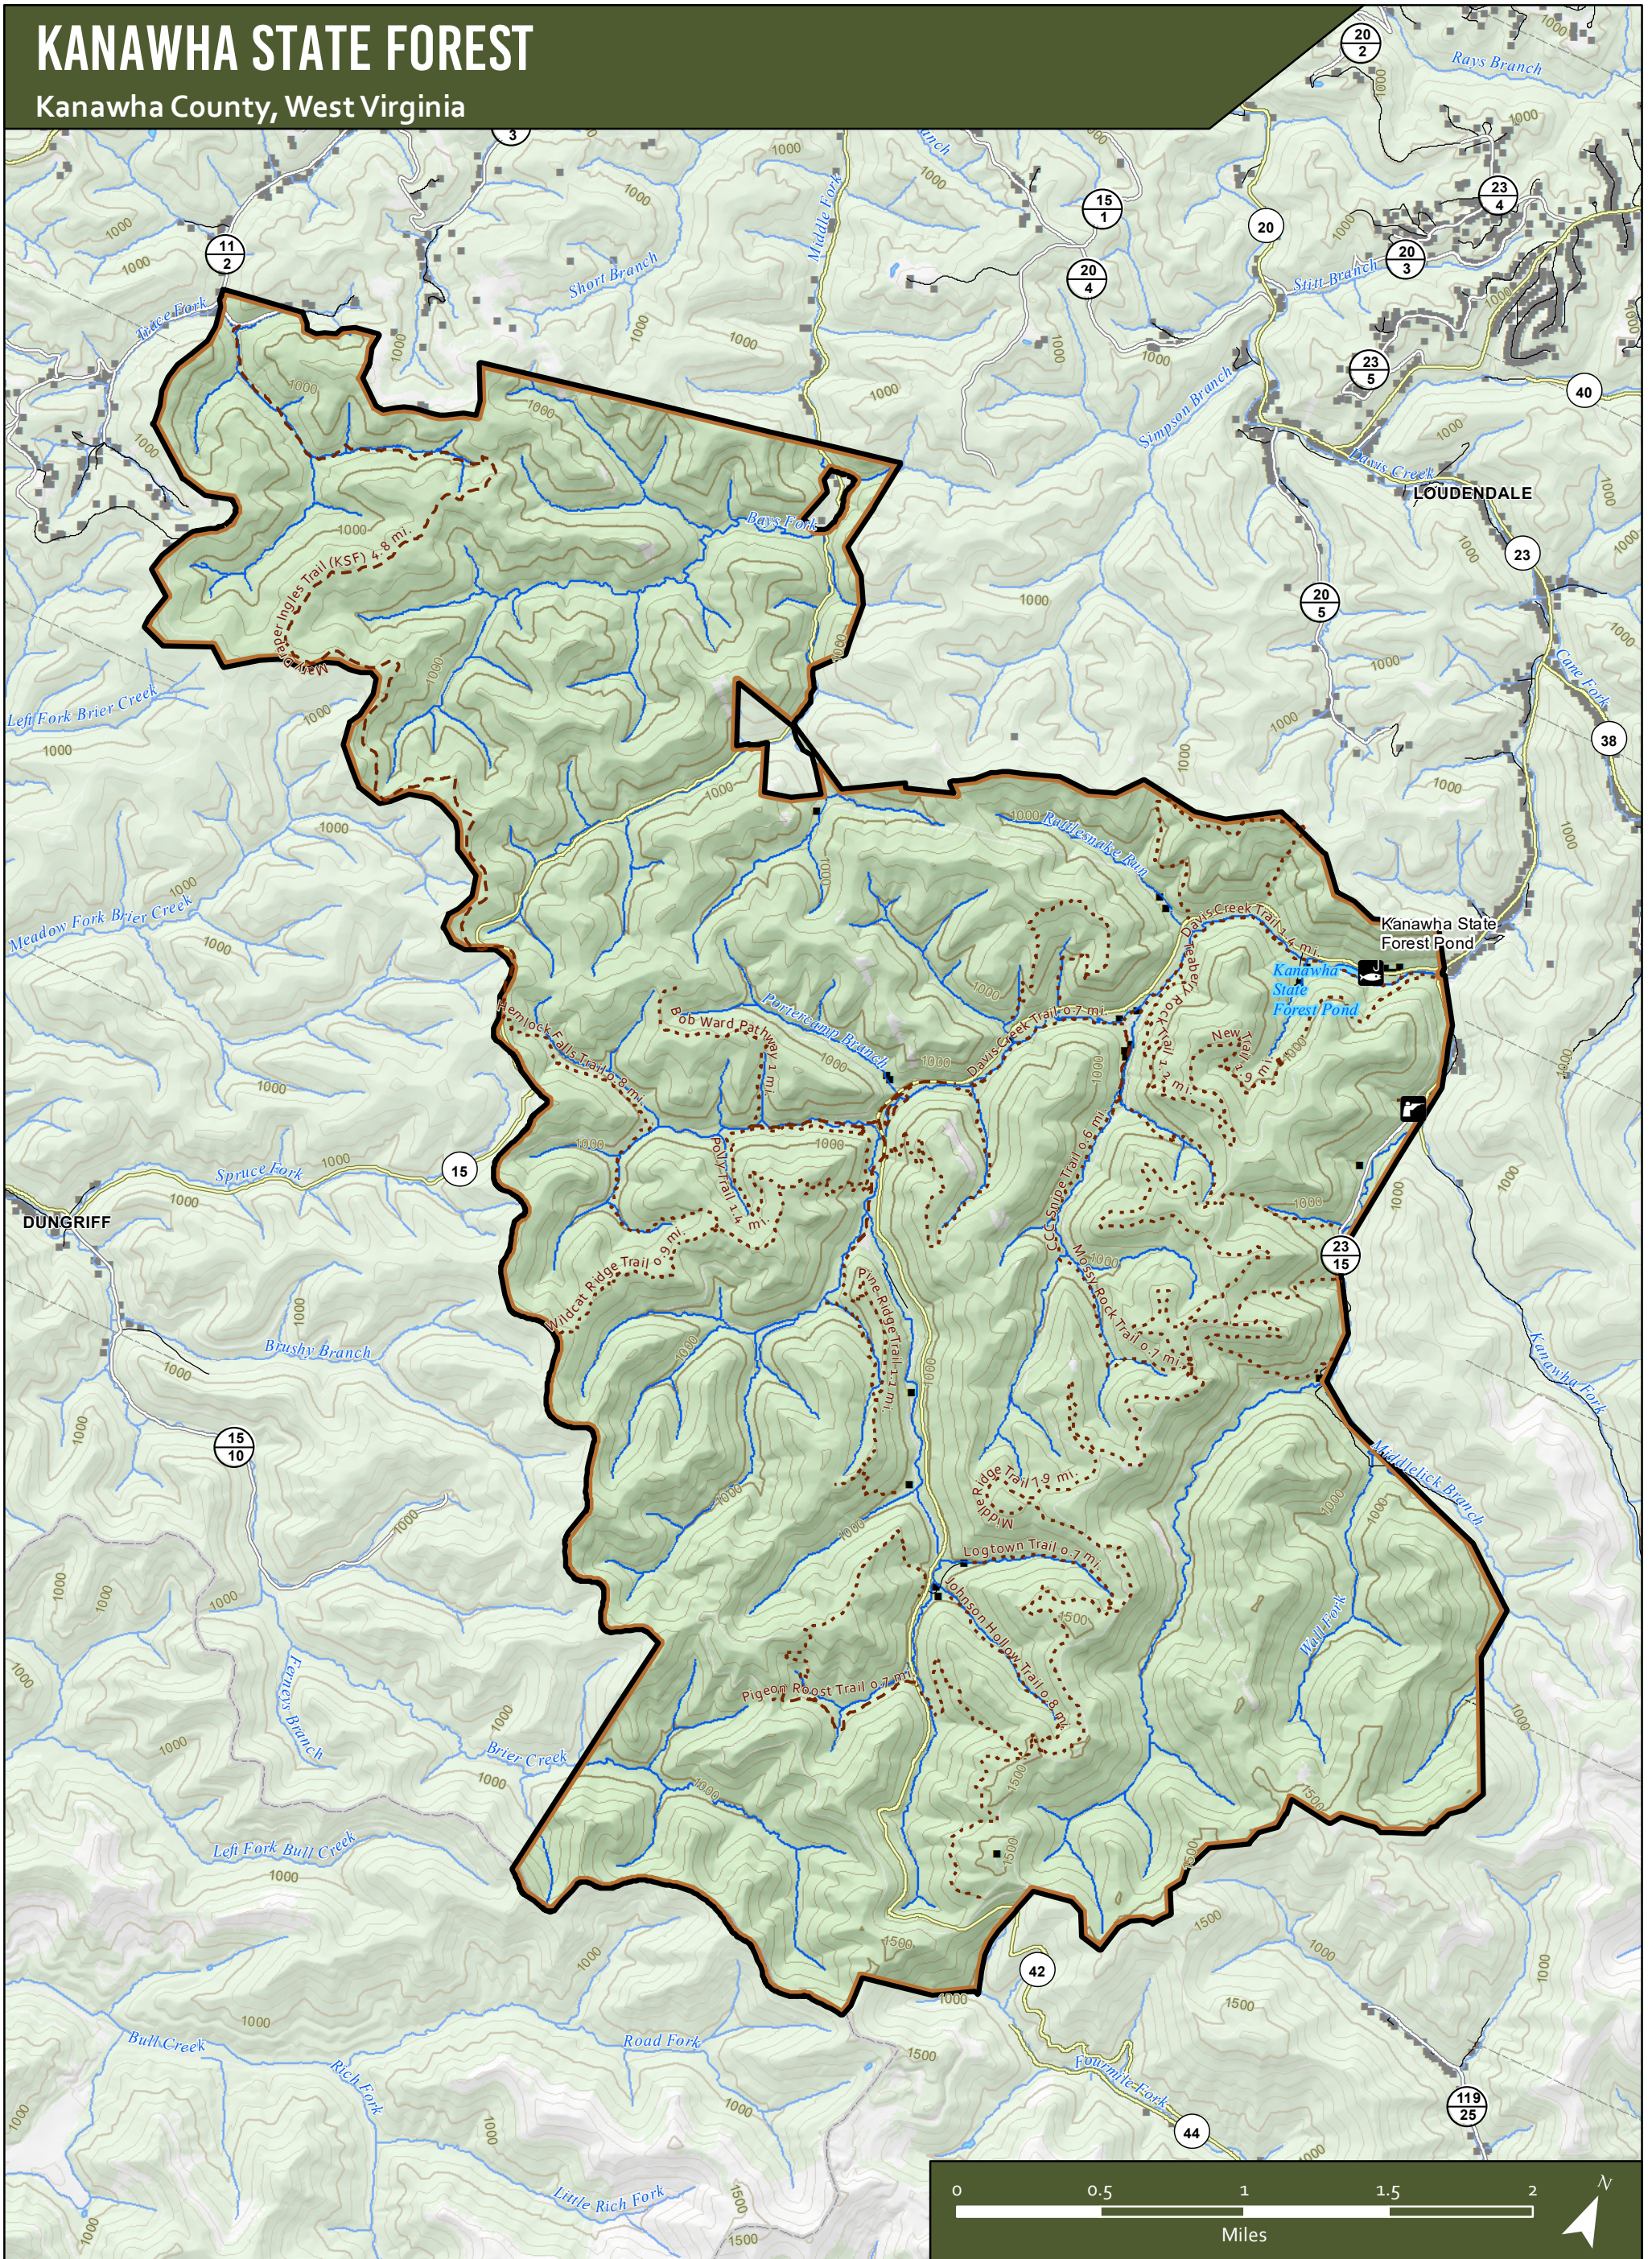

# KANAWHA STATE FOREST

Kanawha County, West Virginia

- Fishing Access
- Shooting Range
- State Forest Boundary
- County Routes
- Secondary County Routes
- Streets
- Hunter Access Trails (unimproved)
- Hunter Access Trails (improved)