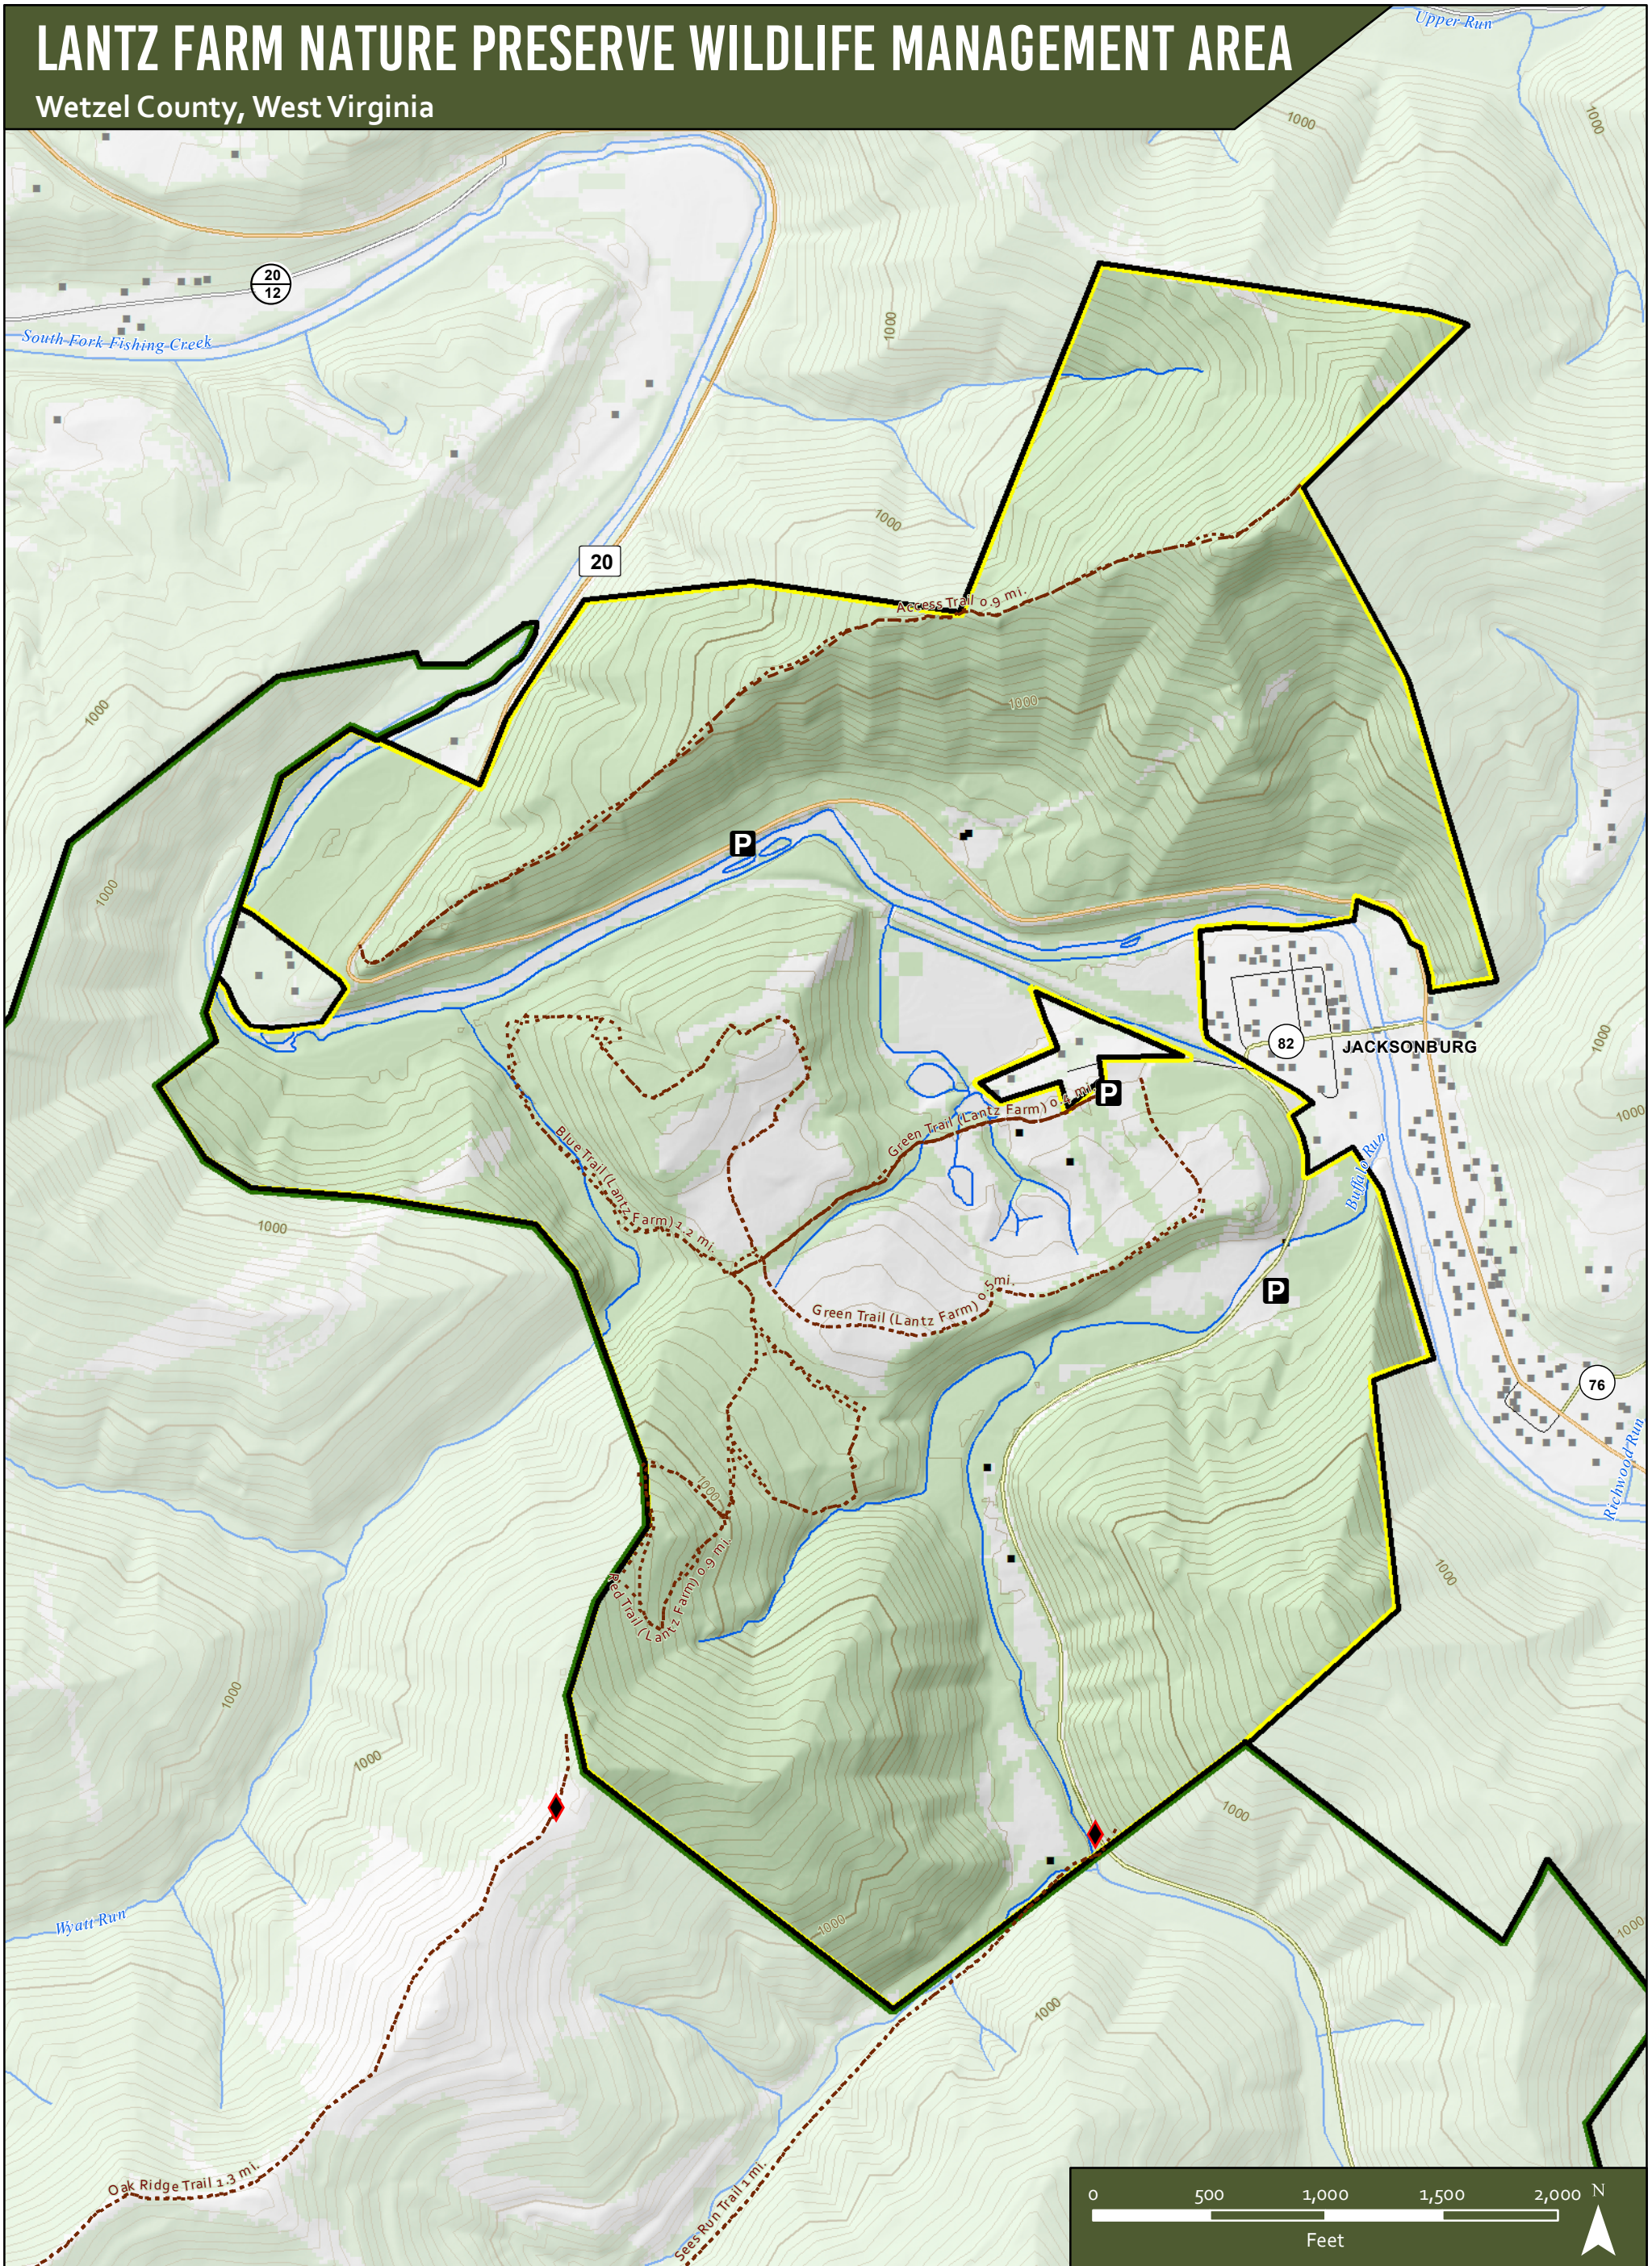

LANTZ FARM NATURE PRESERVE WILDLIFE MANAGEMENT AREA

Wetzel County, West Virginia

- | | | | | |
|------------------------------|--------------------------------|--------------|-------------------------|-----------------------------------|
| Fishing Access | Parking Areas | Interstates | County Routes | Hunter Access Trails (unimproved) |
| Boating Access (Carry/Slide) | Gates | US Highways | Secondary County Routes | Hunter Access Trails (improved) |
| Boating Access (Ramp) | Lewis Wetzel | State Routes | Streets | |
| | Lantz Farm and Nature Preserve | | | |