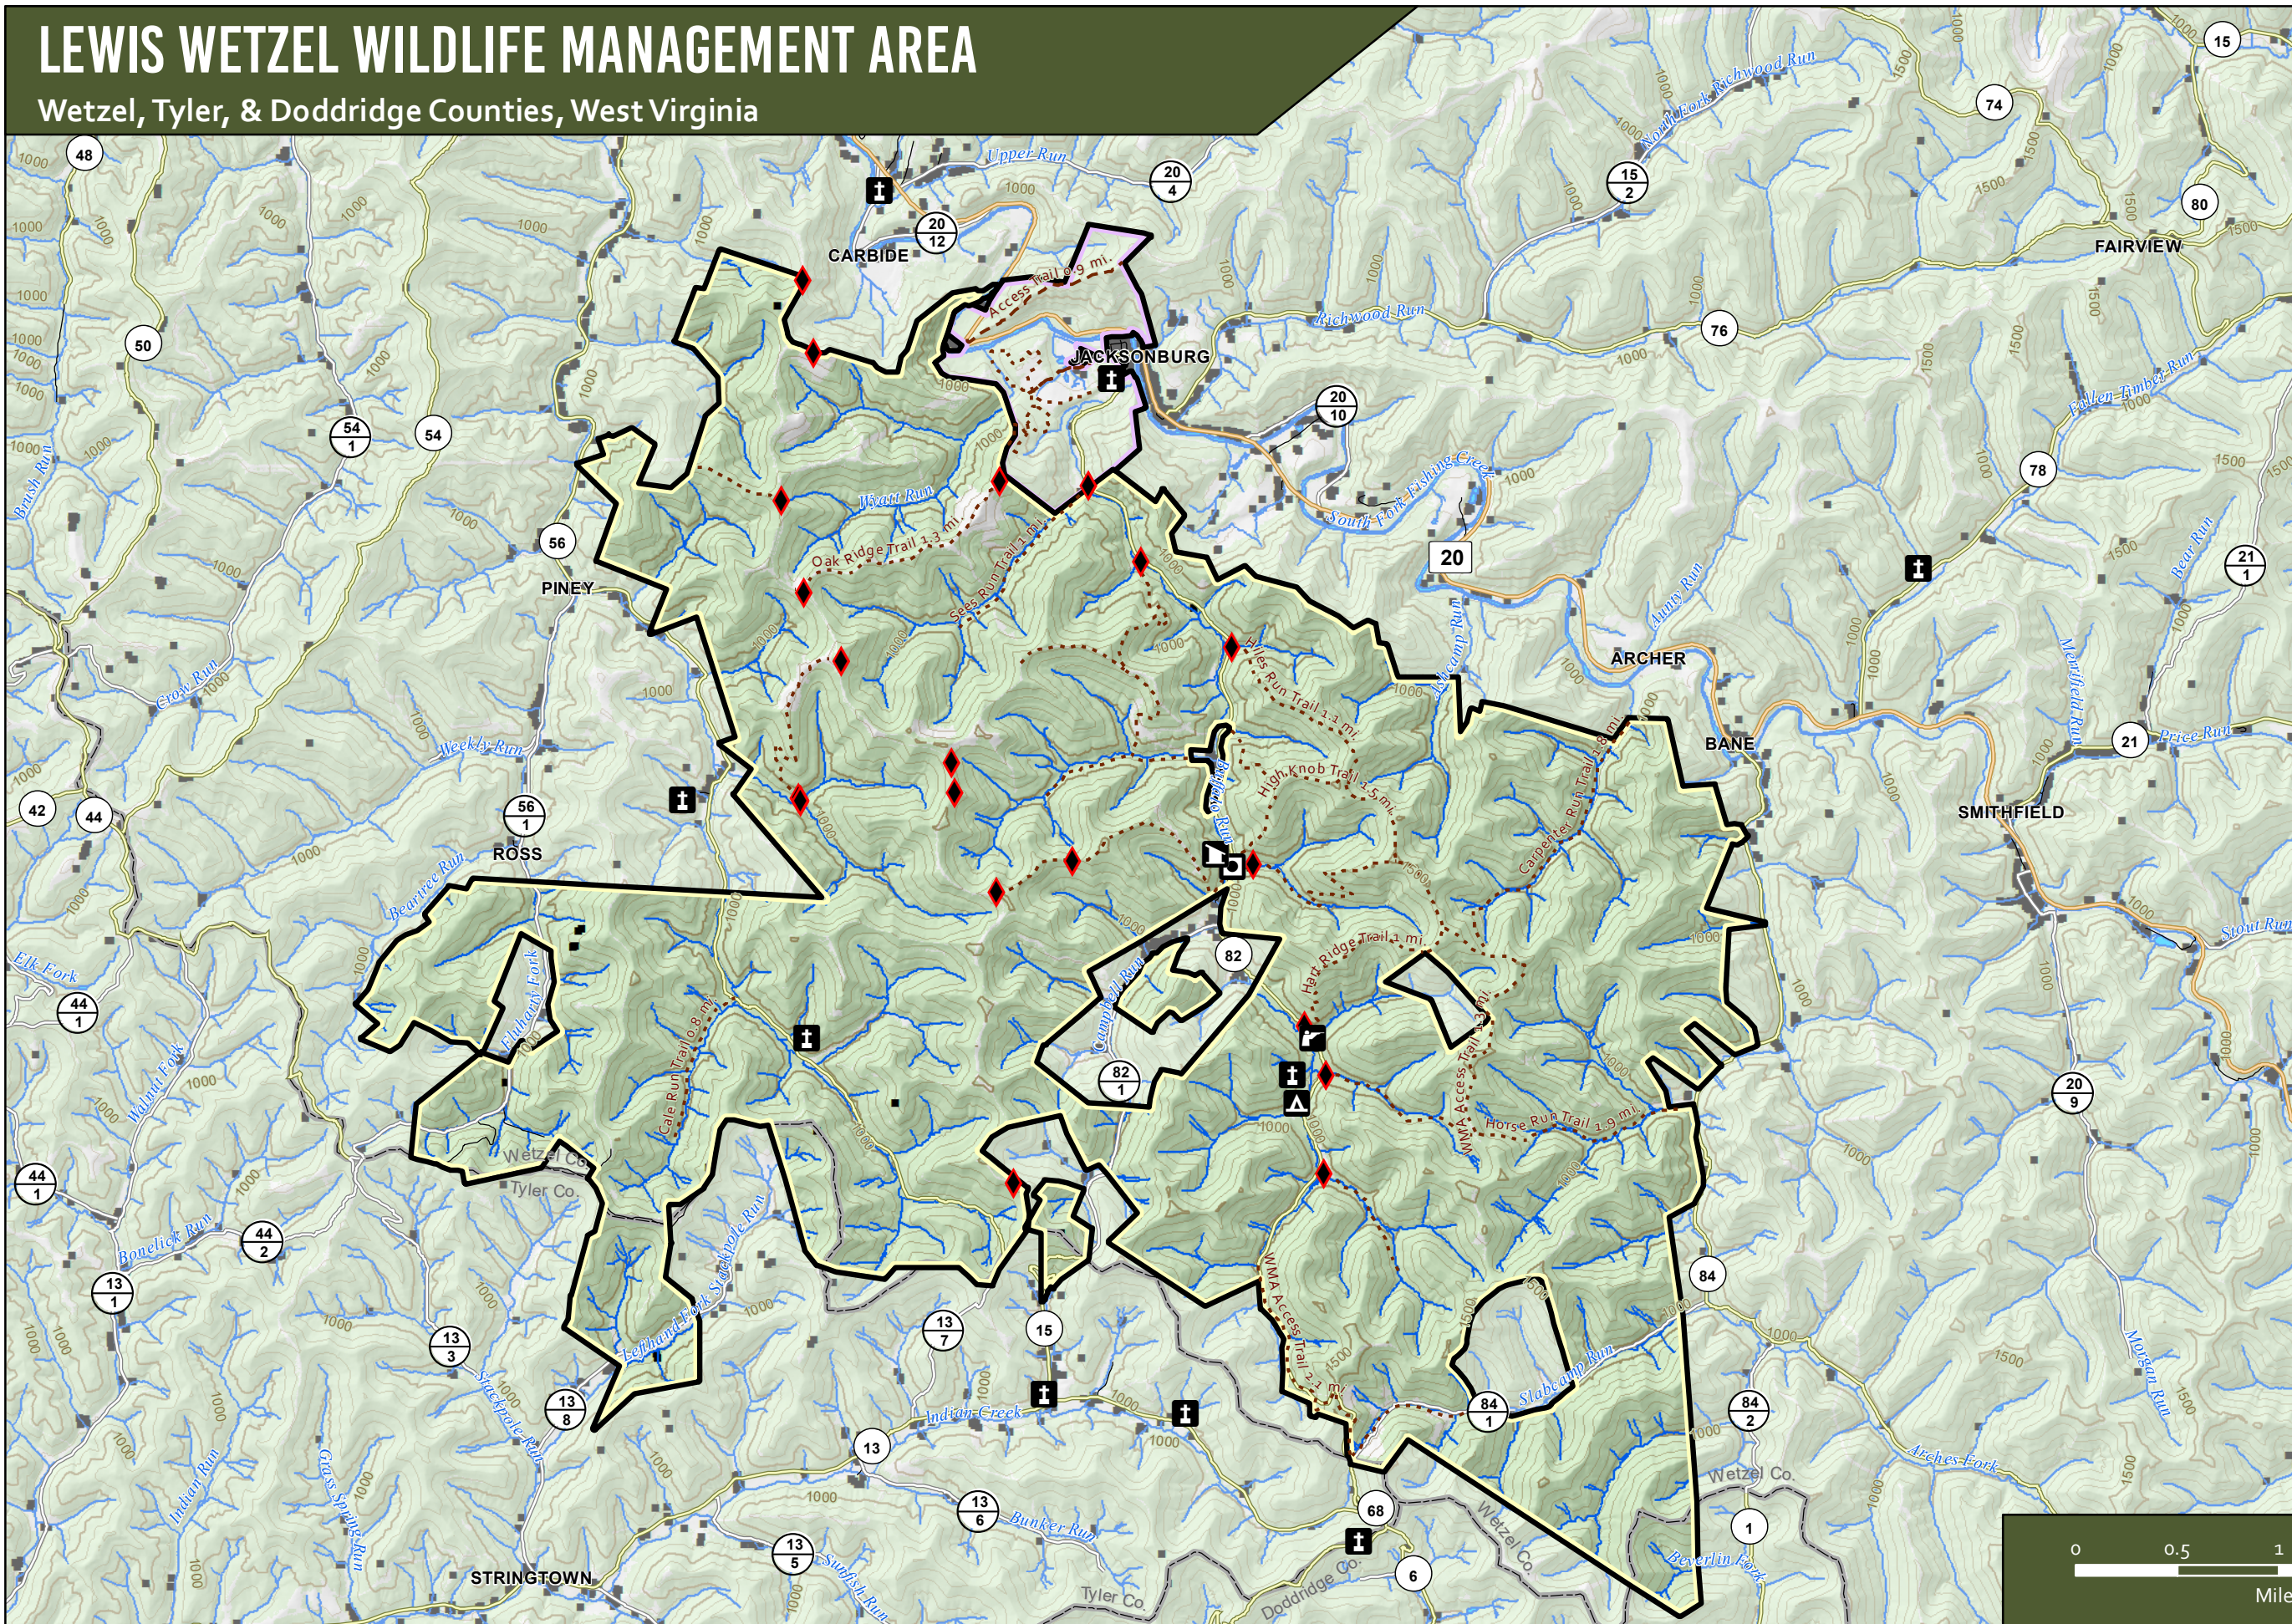

LEWIS WETZEL WILDLIFE MANAGEMENT AREA

Wetzel, Tyler, & Doddridge Counties, West Virginia

Legend

- Campground
- Shooting Range
- Office
- Residence
- Cemetery
- Gates
- Hunter Access Trails (unimproved)
- Hunter Access Trails (improved)
- Lewis Wetzel Wildlife Management Area
- Lantz Farm and Nature Preserve
- Interstates
- US Highways
- State Routes
- County Routes
- Secondary County Routes