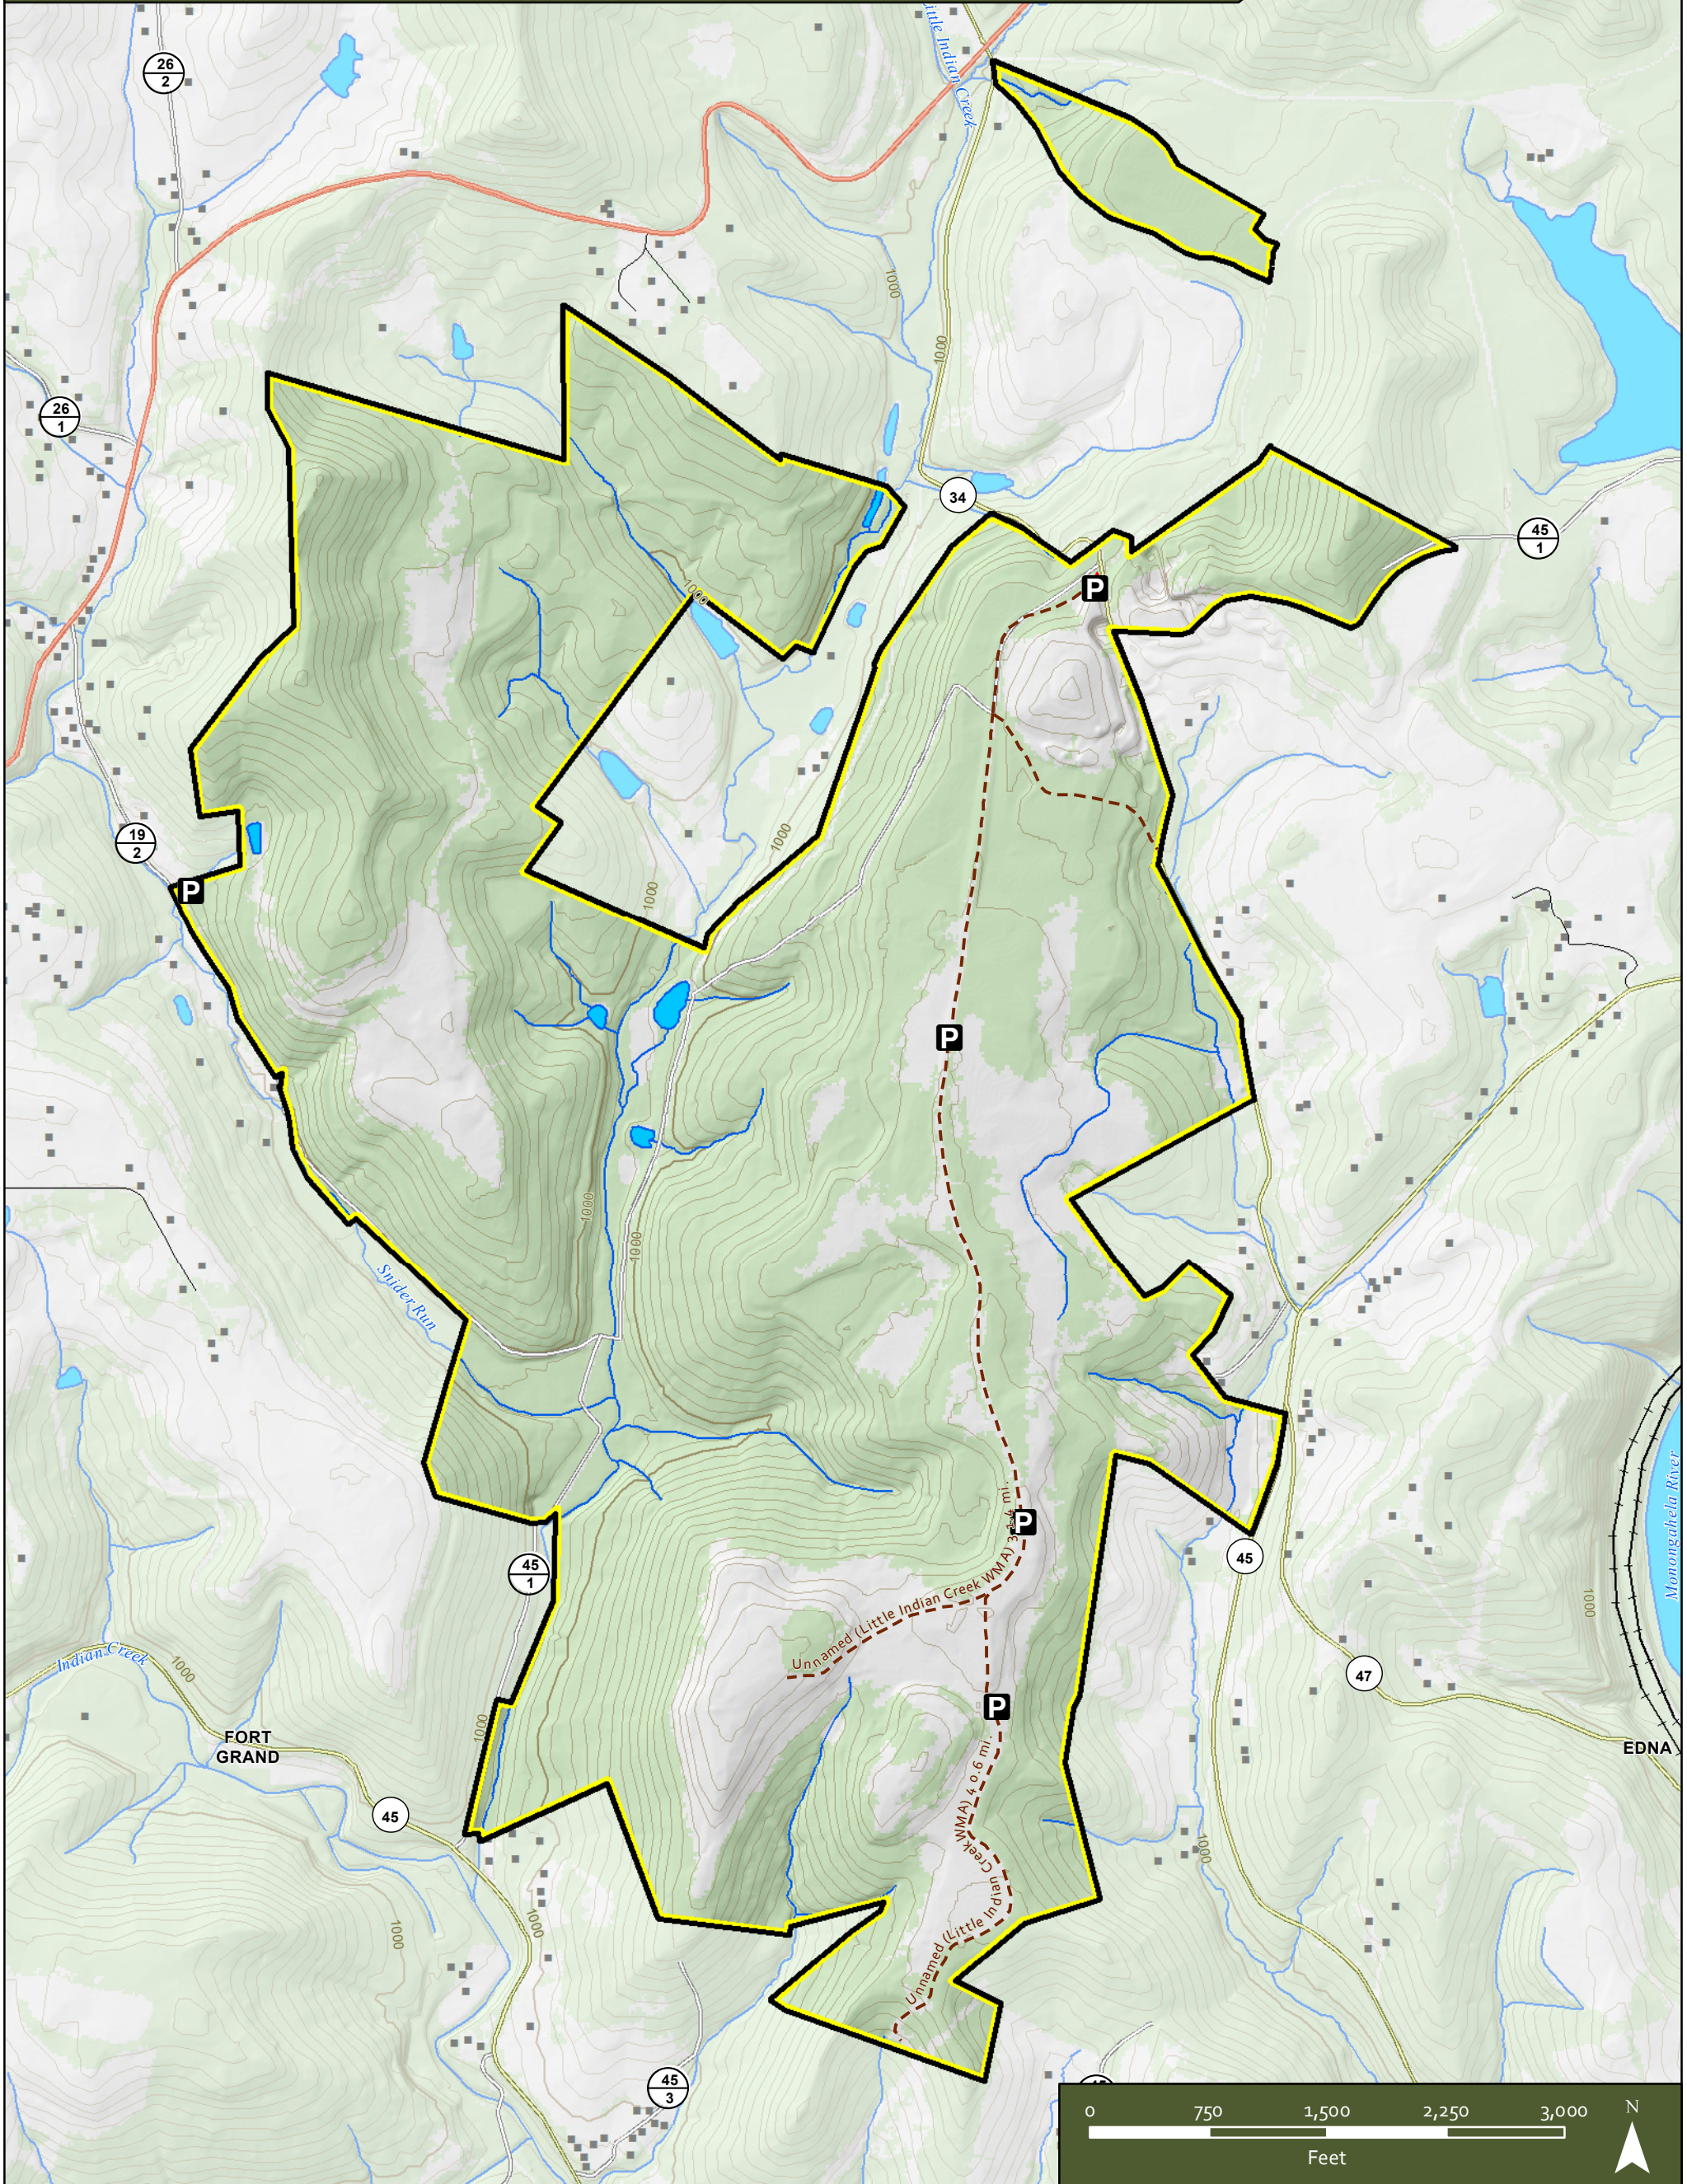

LITTLE INDIAN CREEK WILDLIFE MANAGEMENT AREA

Monongalia County, West Virginia

- | | | | | |
|------------------------------|---------------|--------------|-------------------------|-----------------------------------|
| Fishing Access | Parking Areas | Interstates | County Routes | Hunter Access Trails (unimproved) |
| Boating Access (Carry/Slide) | Gates | US Highways | Secondary County Routes | Hunter Access Trails (improved) |
| Boating Access (Ramp) | WMA Boundary | State Routes | Streets | |