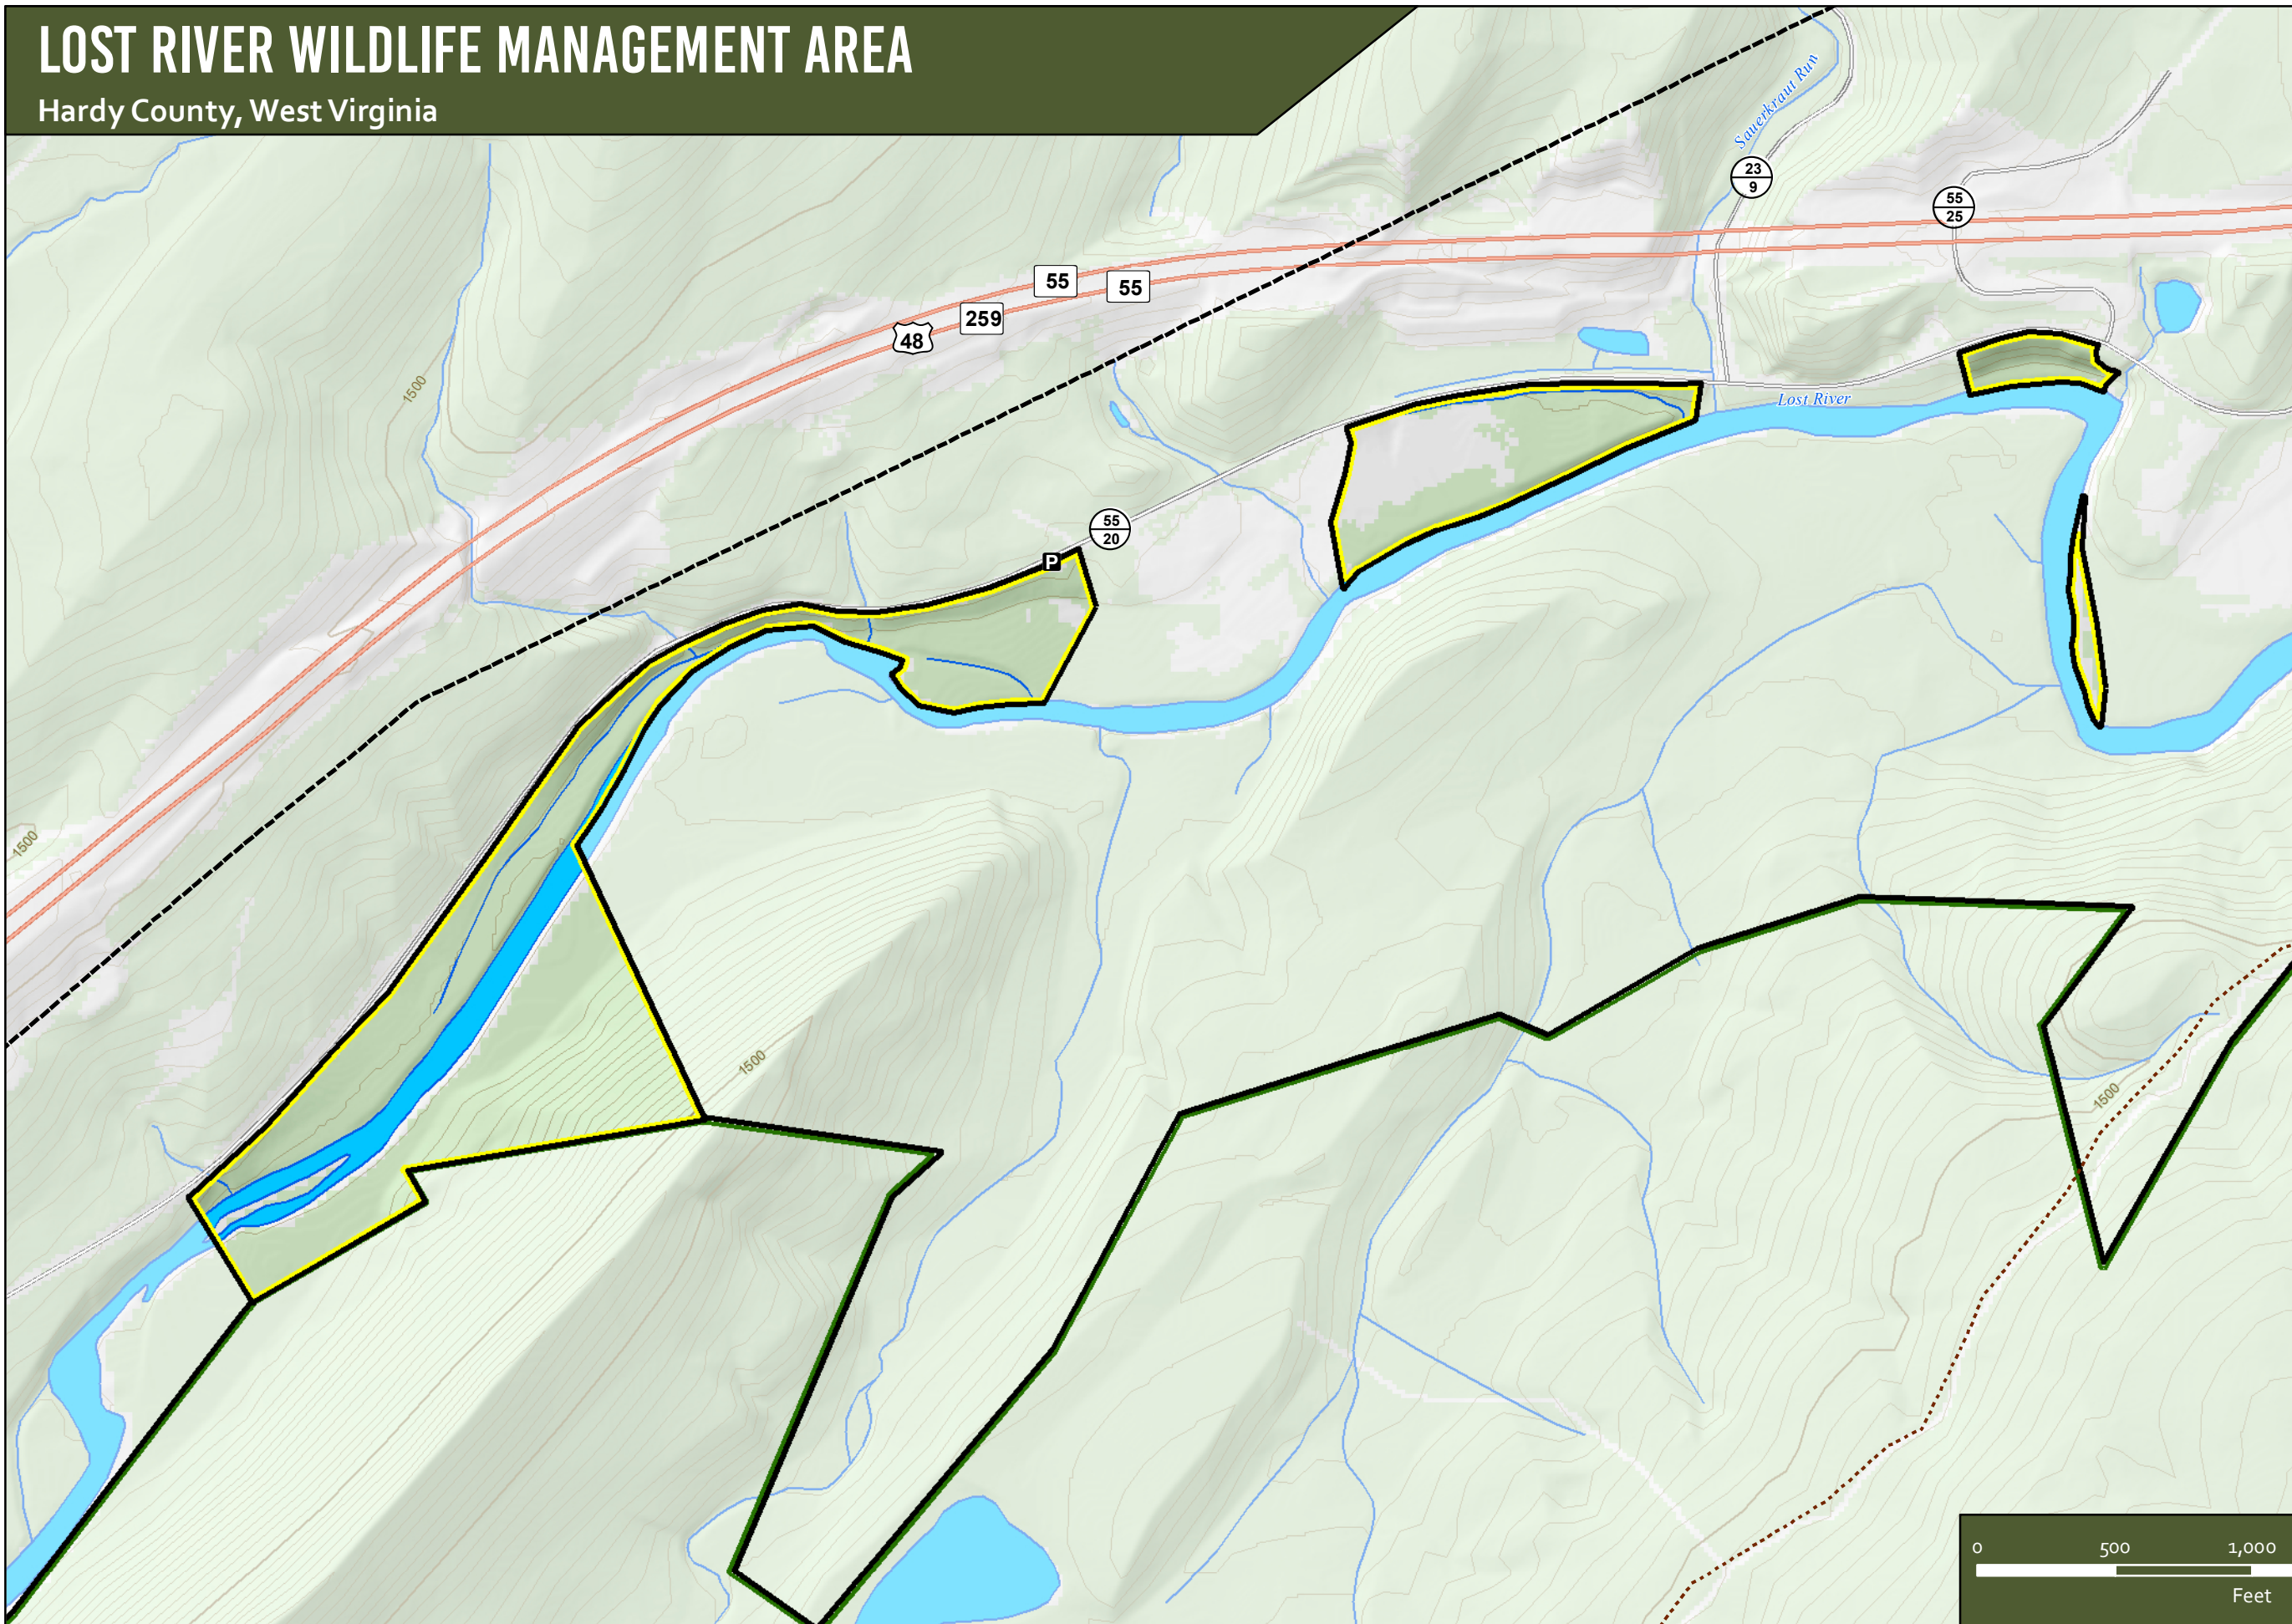

LOST RIVER WILDLIFE MANAGEMENT AREA

Hardy County, West Virginia

Legend

- Parking Areas
- Gates
- Hunter Access Trails (unimproved)
- Hunter Access Trails (improved)
- Wardsenville WMA
- Lost River WMA
- Interstates
- US Highways
- State Routes
- County Routes
- Secondary County Routes
- Powerlines