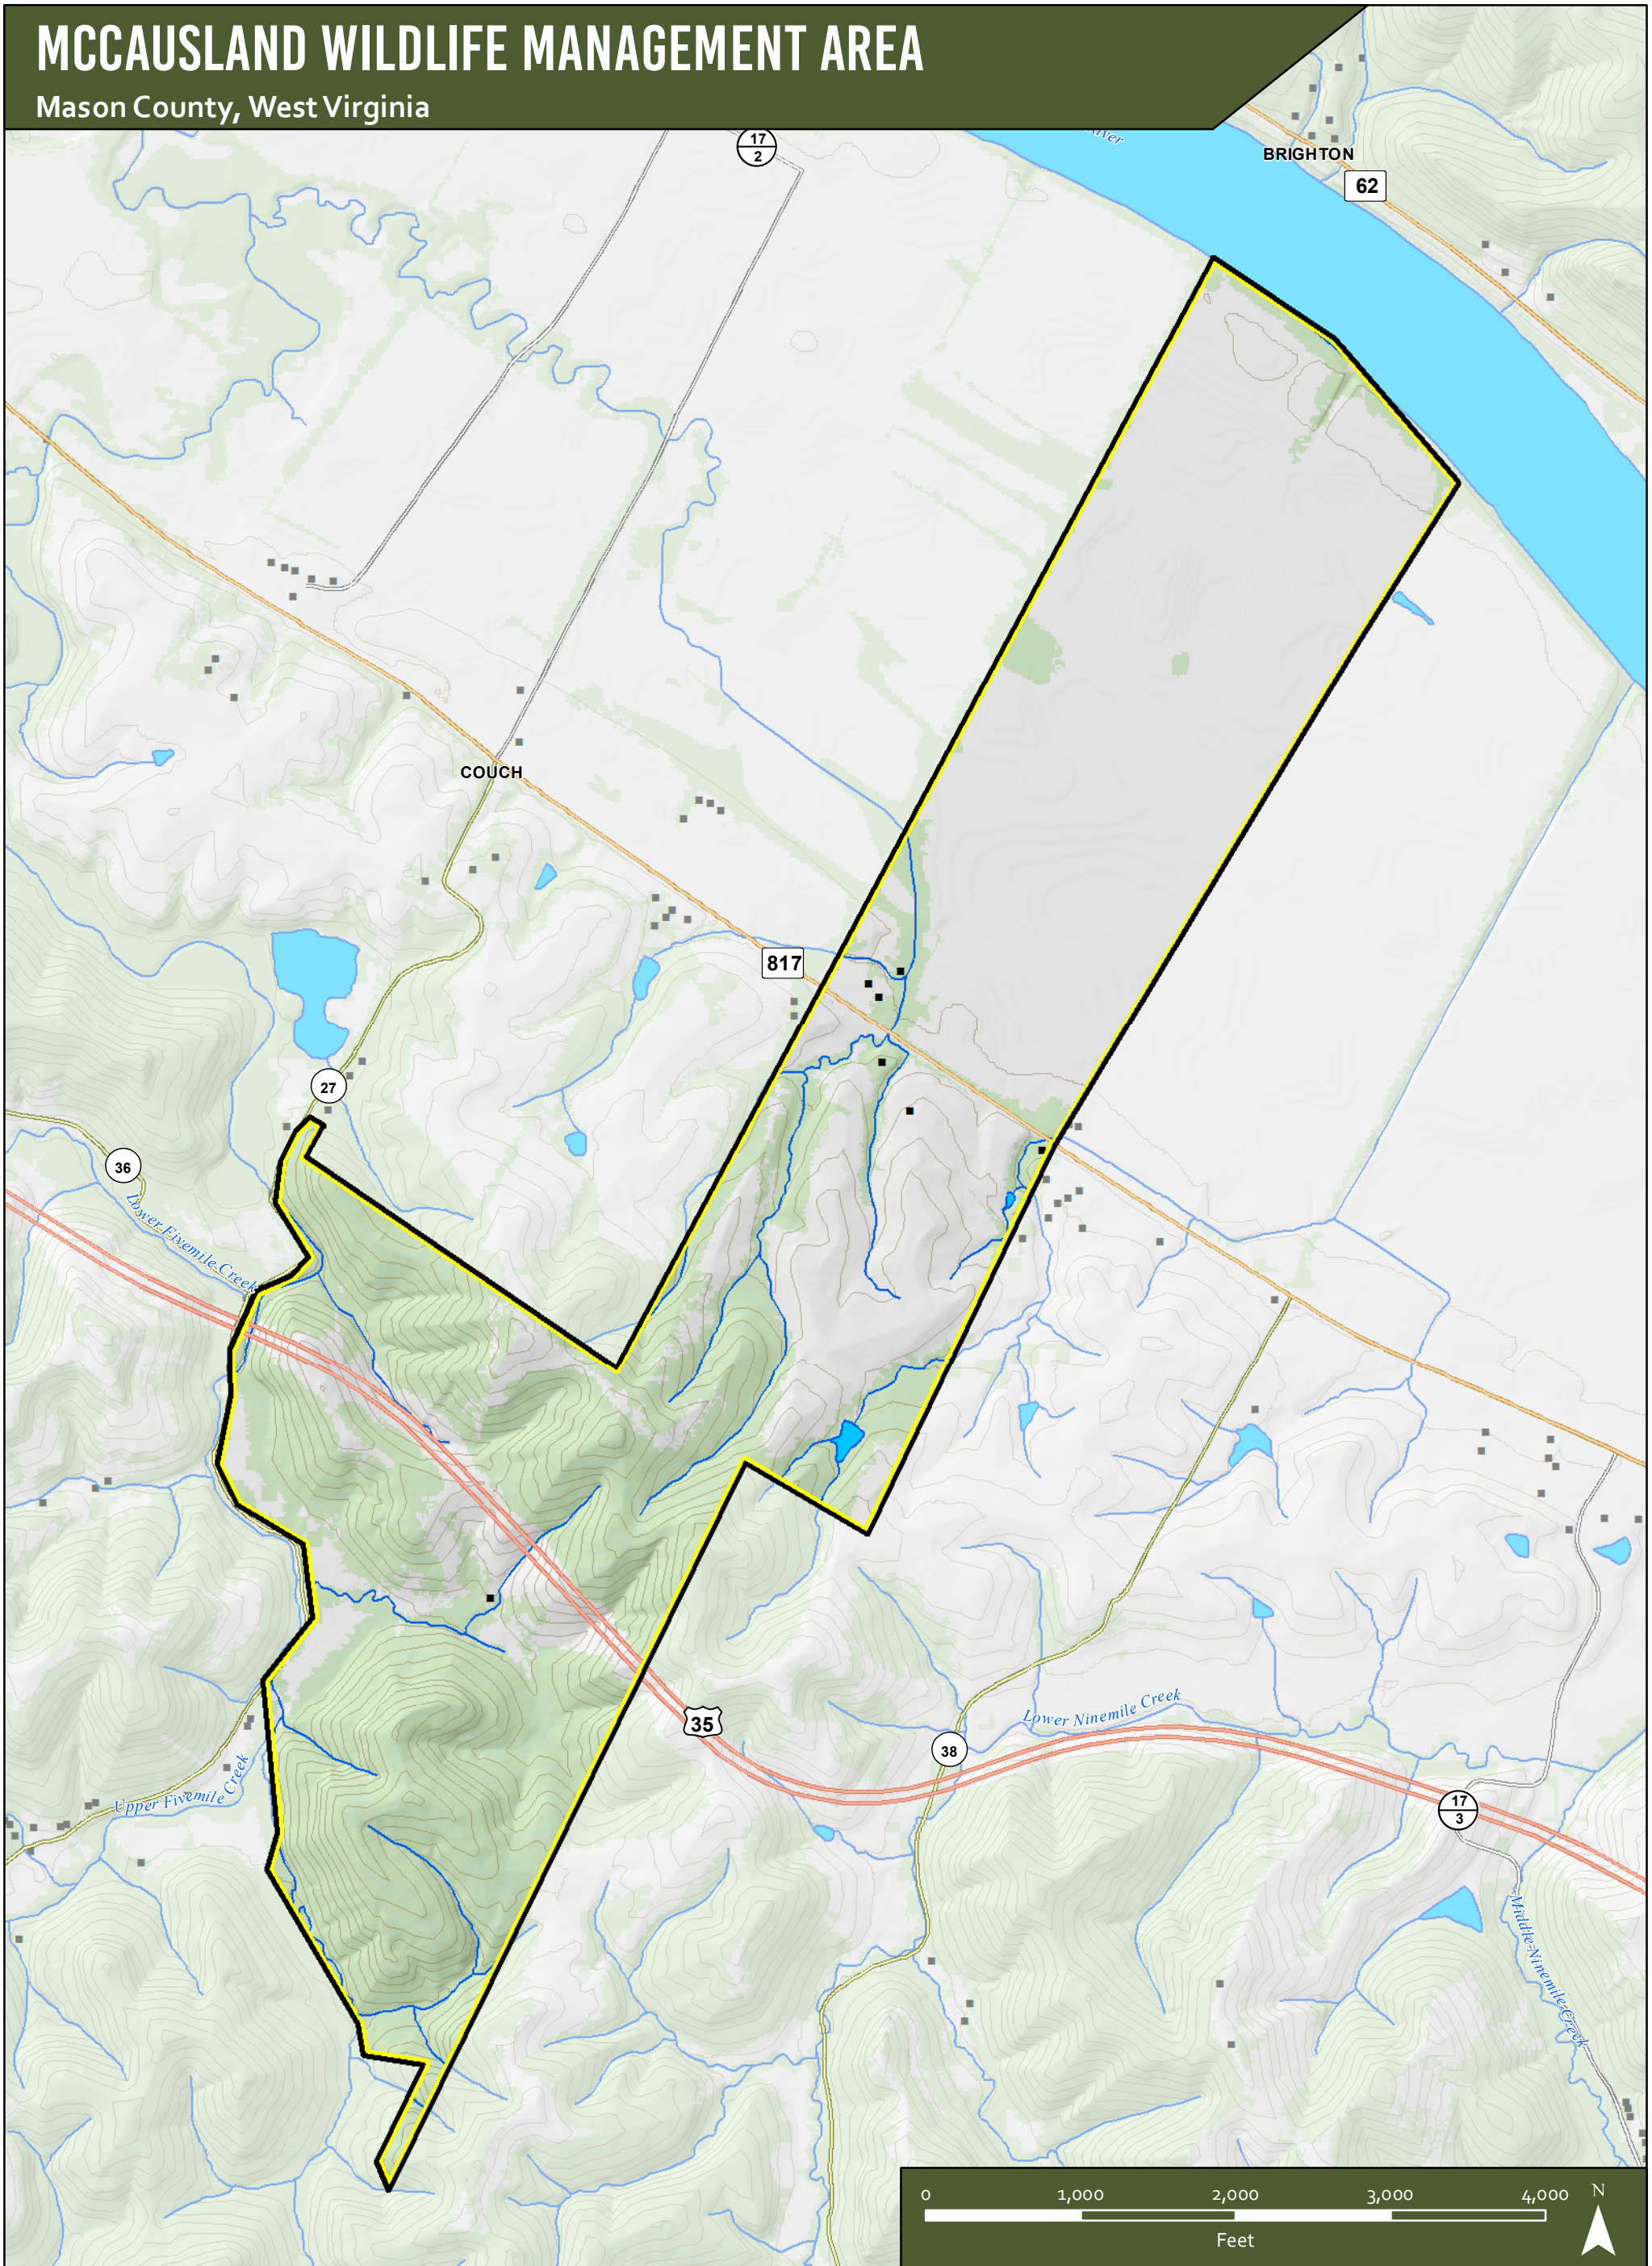

MCCAUSLAND WILDLIFE MANAGEMENT AREA

Mason County, West Virginia

- | | | | |
|--------------|-------------------------|---------------------------------|-----------------------------------|
| WMA Boundary | Interstates | County Routes | Hunter Access Trails (unimproved) |
| US Highways | Secondary County Routes | Hunter Access Trails (improved) | |
| State Routes | Streets | | |