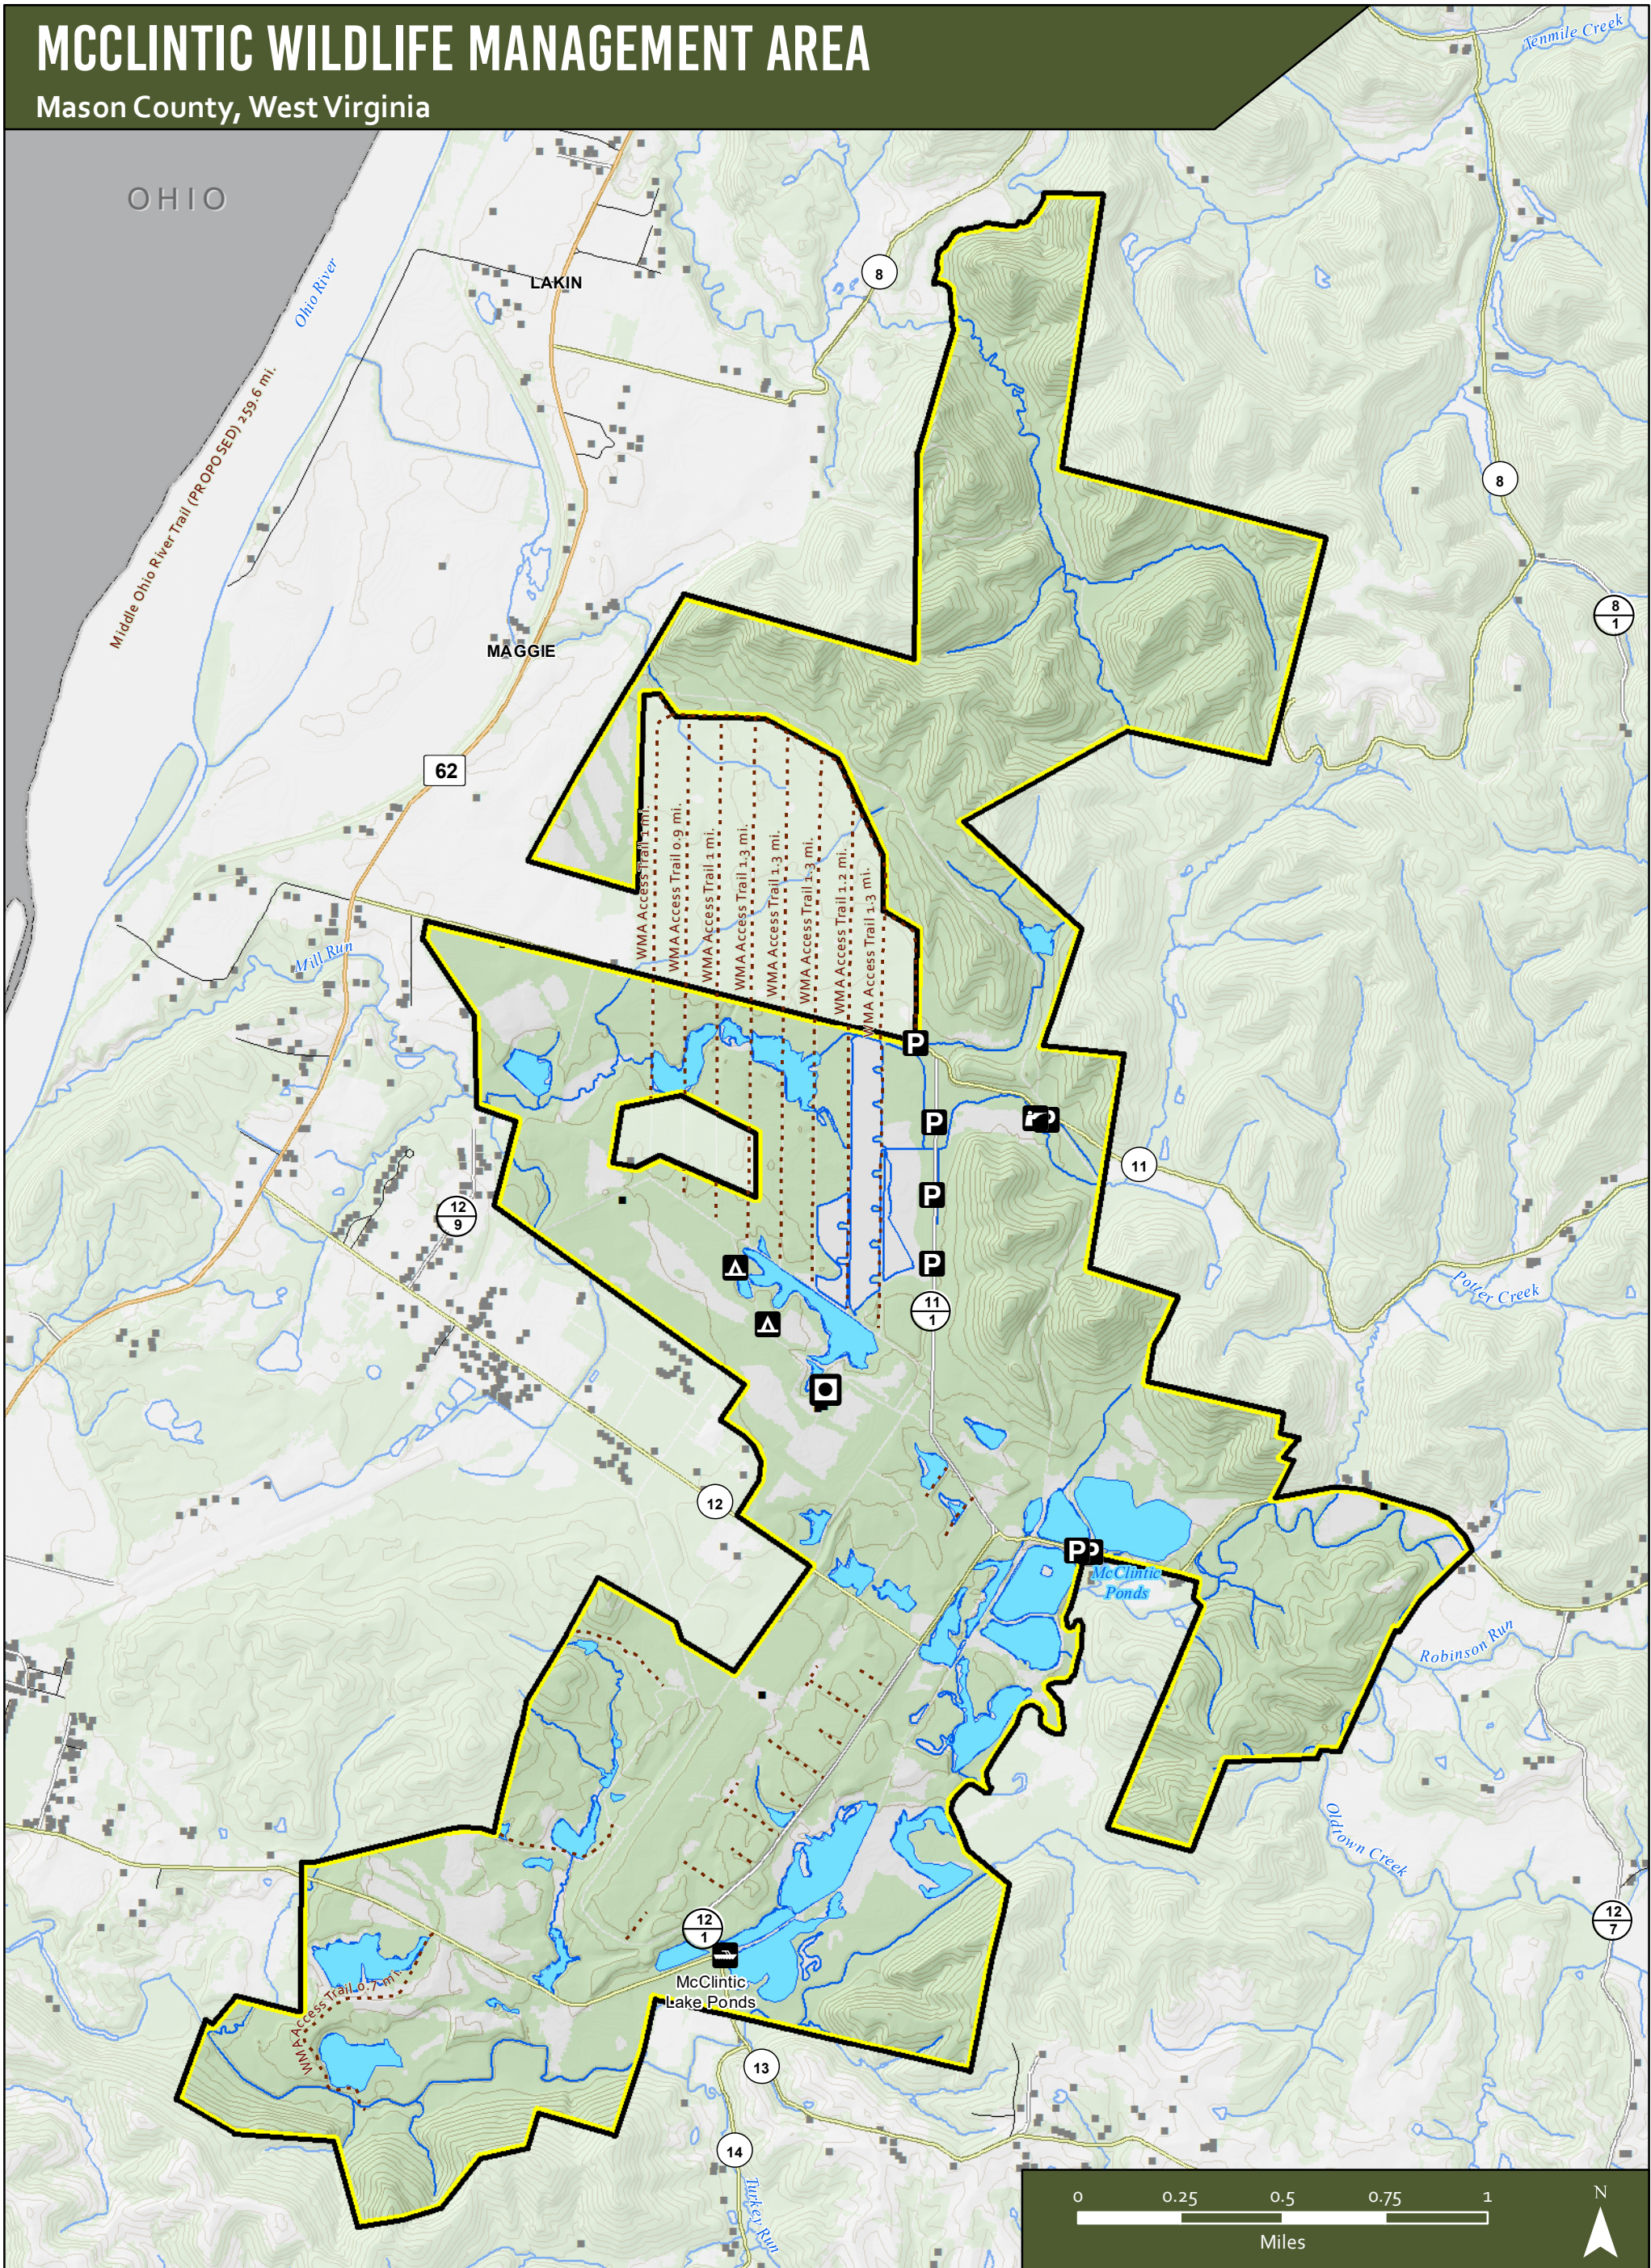

MCCLINTIC WILDLIFE MANAGEMENT AREA

Mason County, West Virginia

- Fishing Access
- Boating Access (Carry/Slide)
- Boating Access (Ramp)

- Campground
- Shooting Range
- Office

- Parking Areas
- WMA Boundary
- Lakes

- Interstates
- US Highways
- State Routes

- County Routes
- Secondary County Routes
- Streets

- Hunter Access Trails (unimproved)
- Hunter Access Trails (improved)