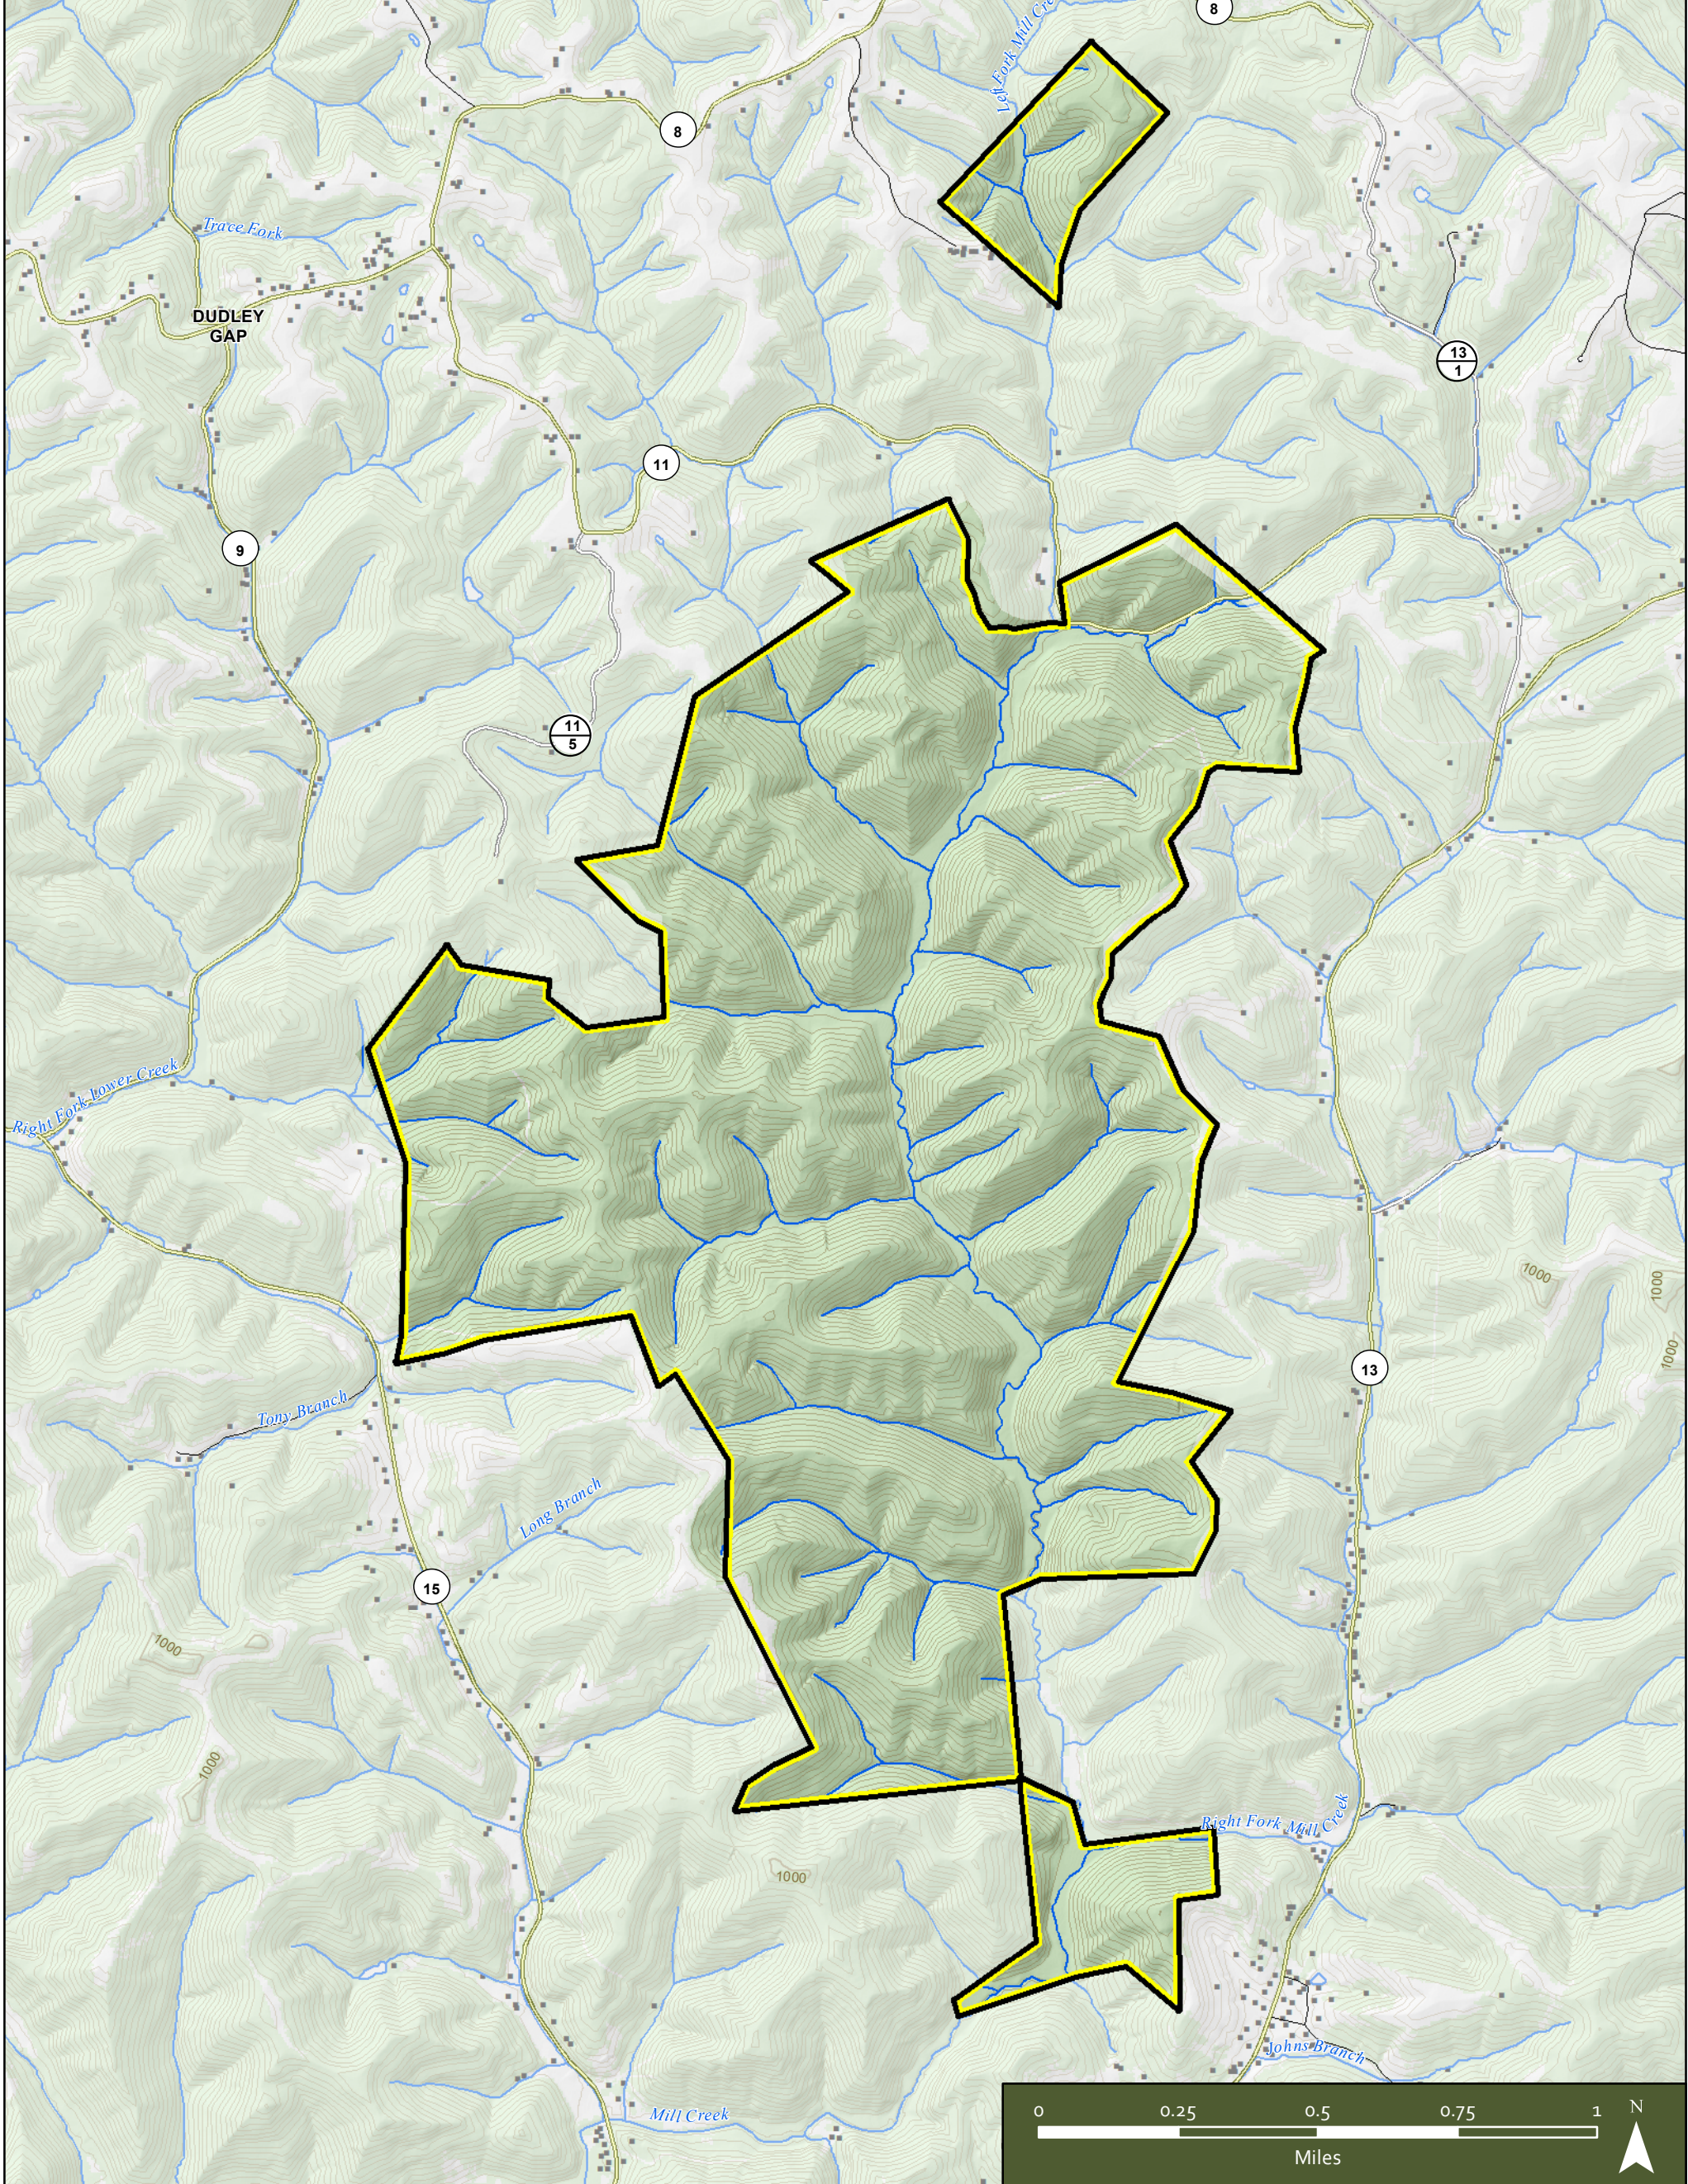

MILL CREEK WILDLIFE MANAGEMENT AREA

Cabell County, West Virginia

- | | | | |
|------------------------------|--------------|-------------------------|-----------------------------------|
| Fishing Access | Interstates | County Routes | Hunter Access Trails (unimproved) |
| Boating Access (Carry/Slide) | US Highways | Secondary County Routes | Hunter Access Trails (improved) |
| Boating Access (Ramp) | State Routes | Streets | |
| WMA Boundary | | | |