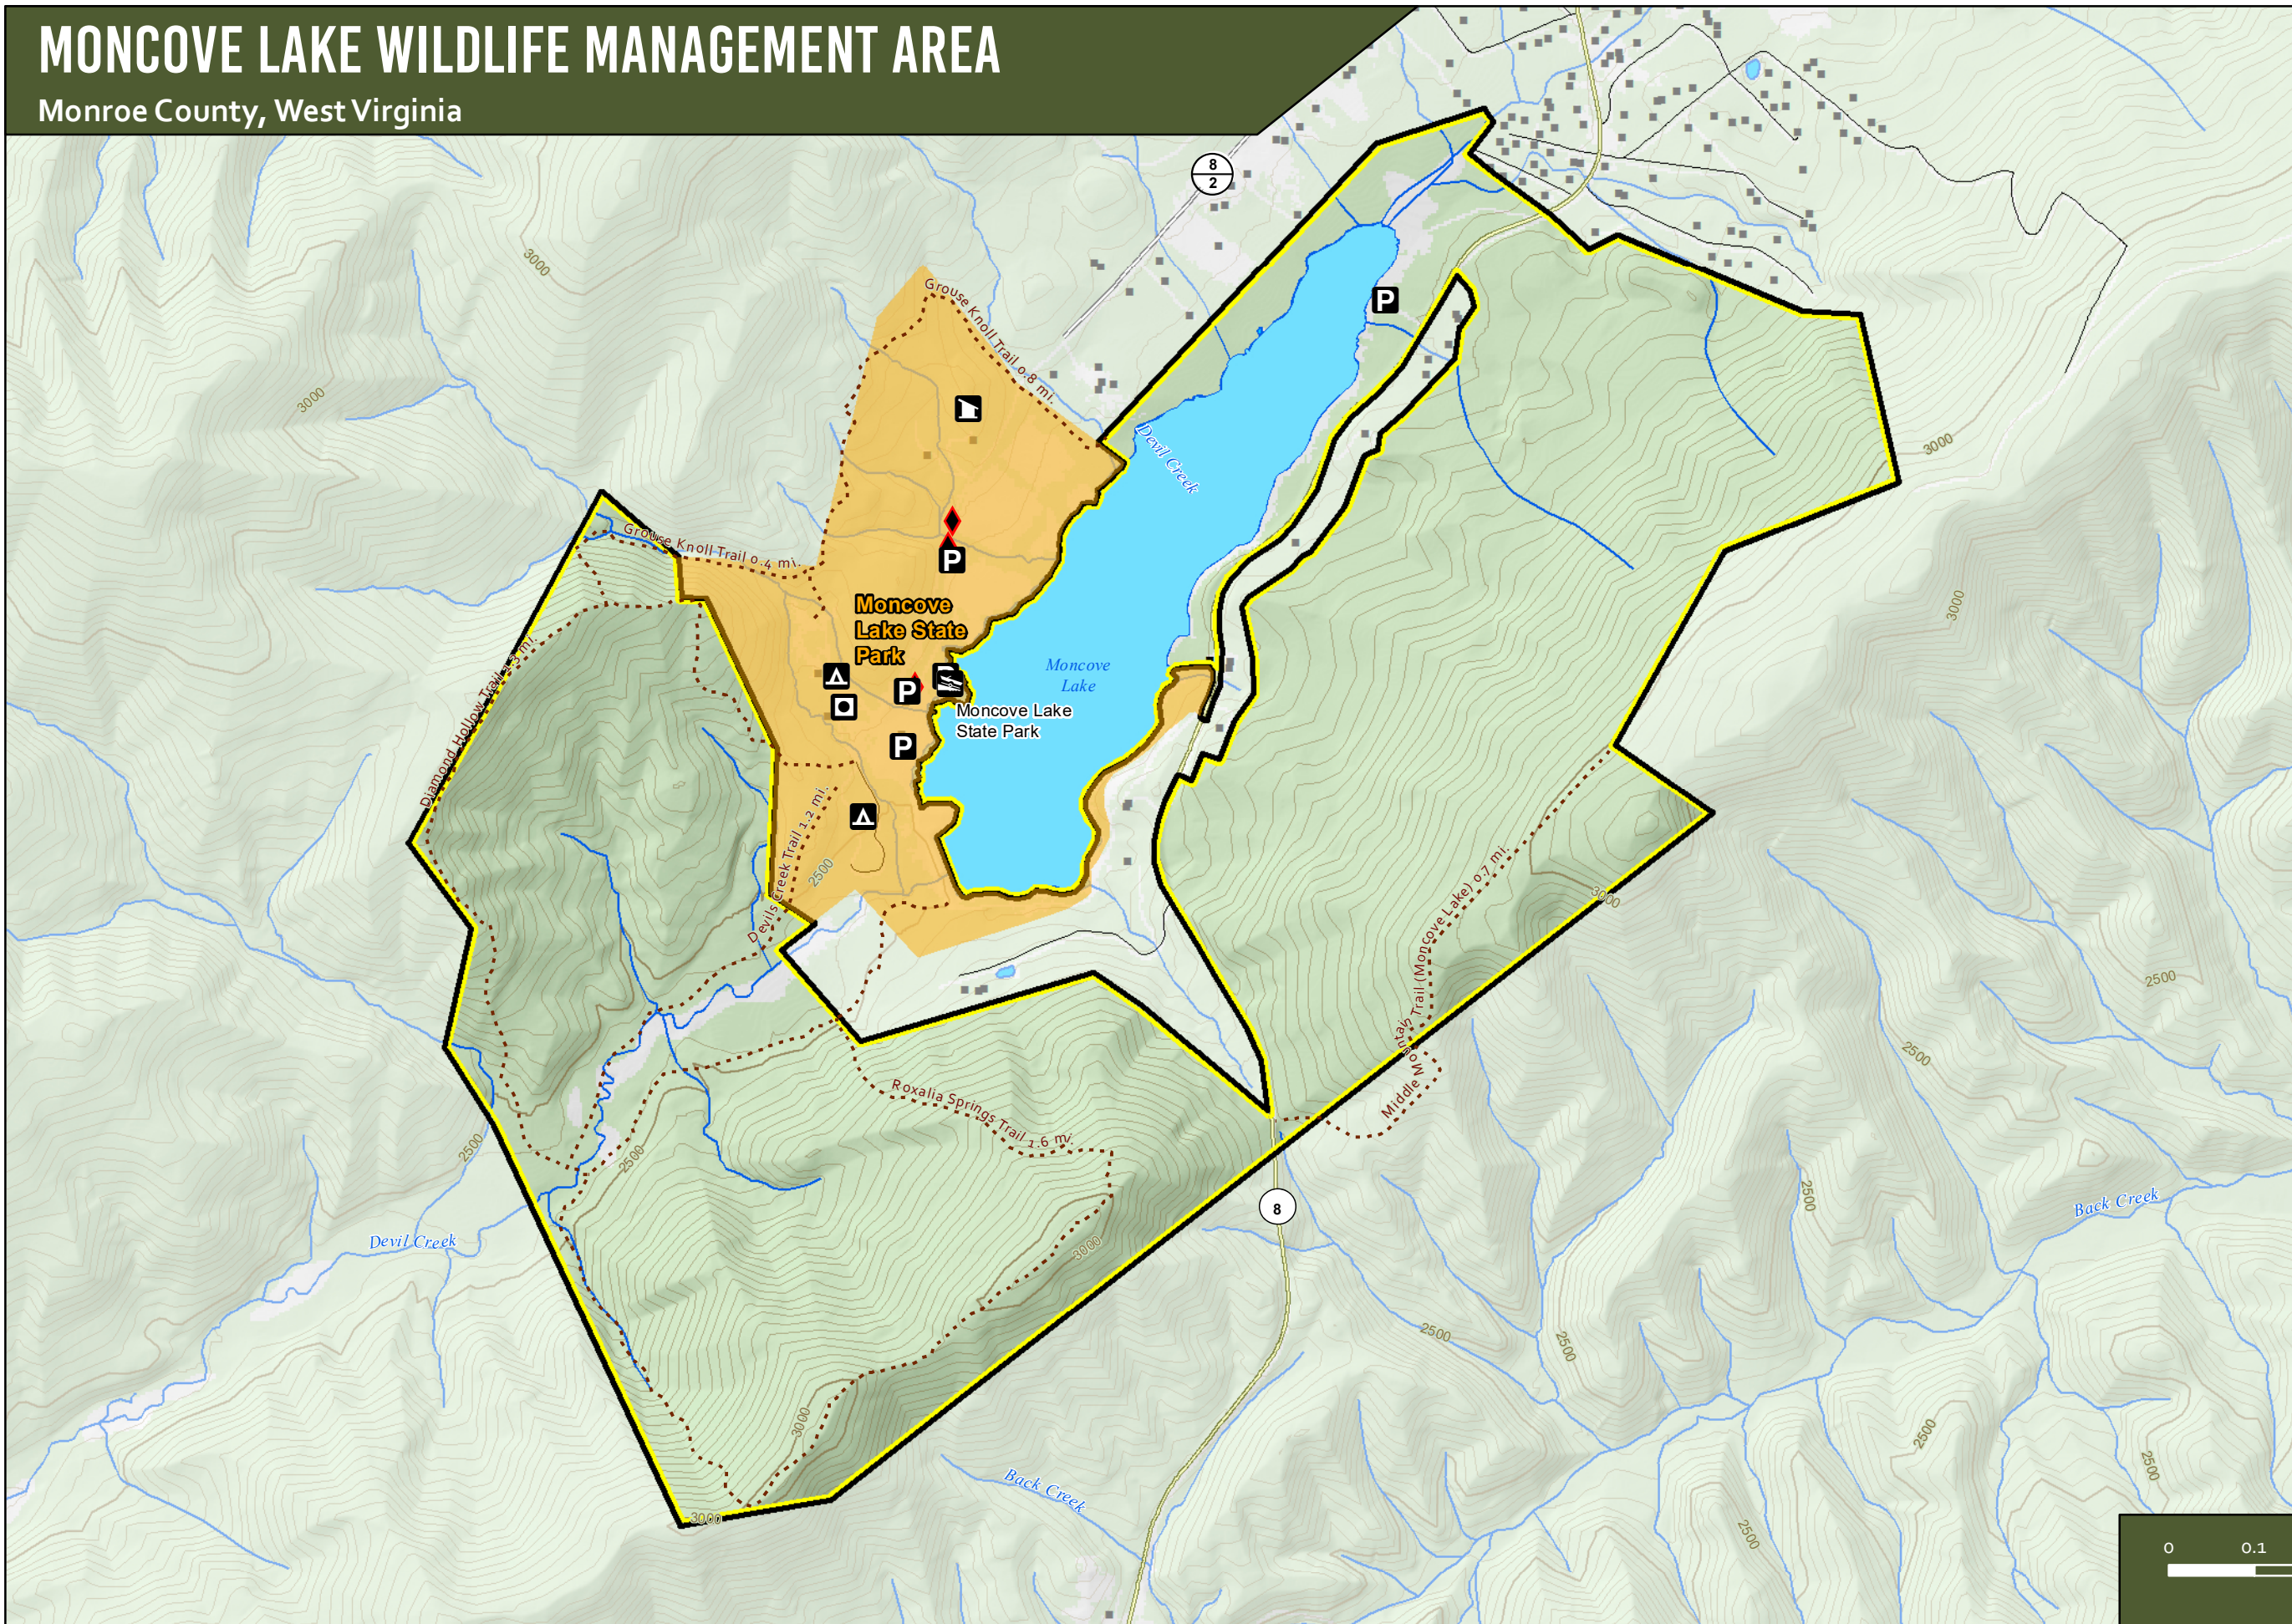

MONCOVE LAKE WILDLIFE MANAGEMENT AREA

Monroe County, West Virginia

Legend

- Parking Areas
- Campground
- Office
- Residence
- Gates
- Hunter Access Trails (unimproved)
- Hunter Access Trails (improved)
- WMA Boundary
- Interstates
- US Highways
- State Routes
- County Routes
- Secondary County Routes