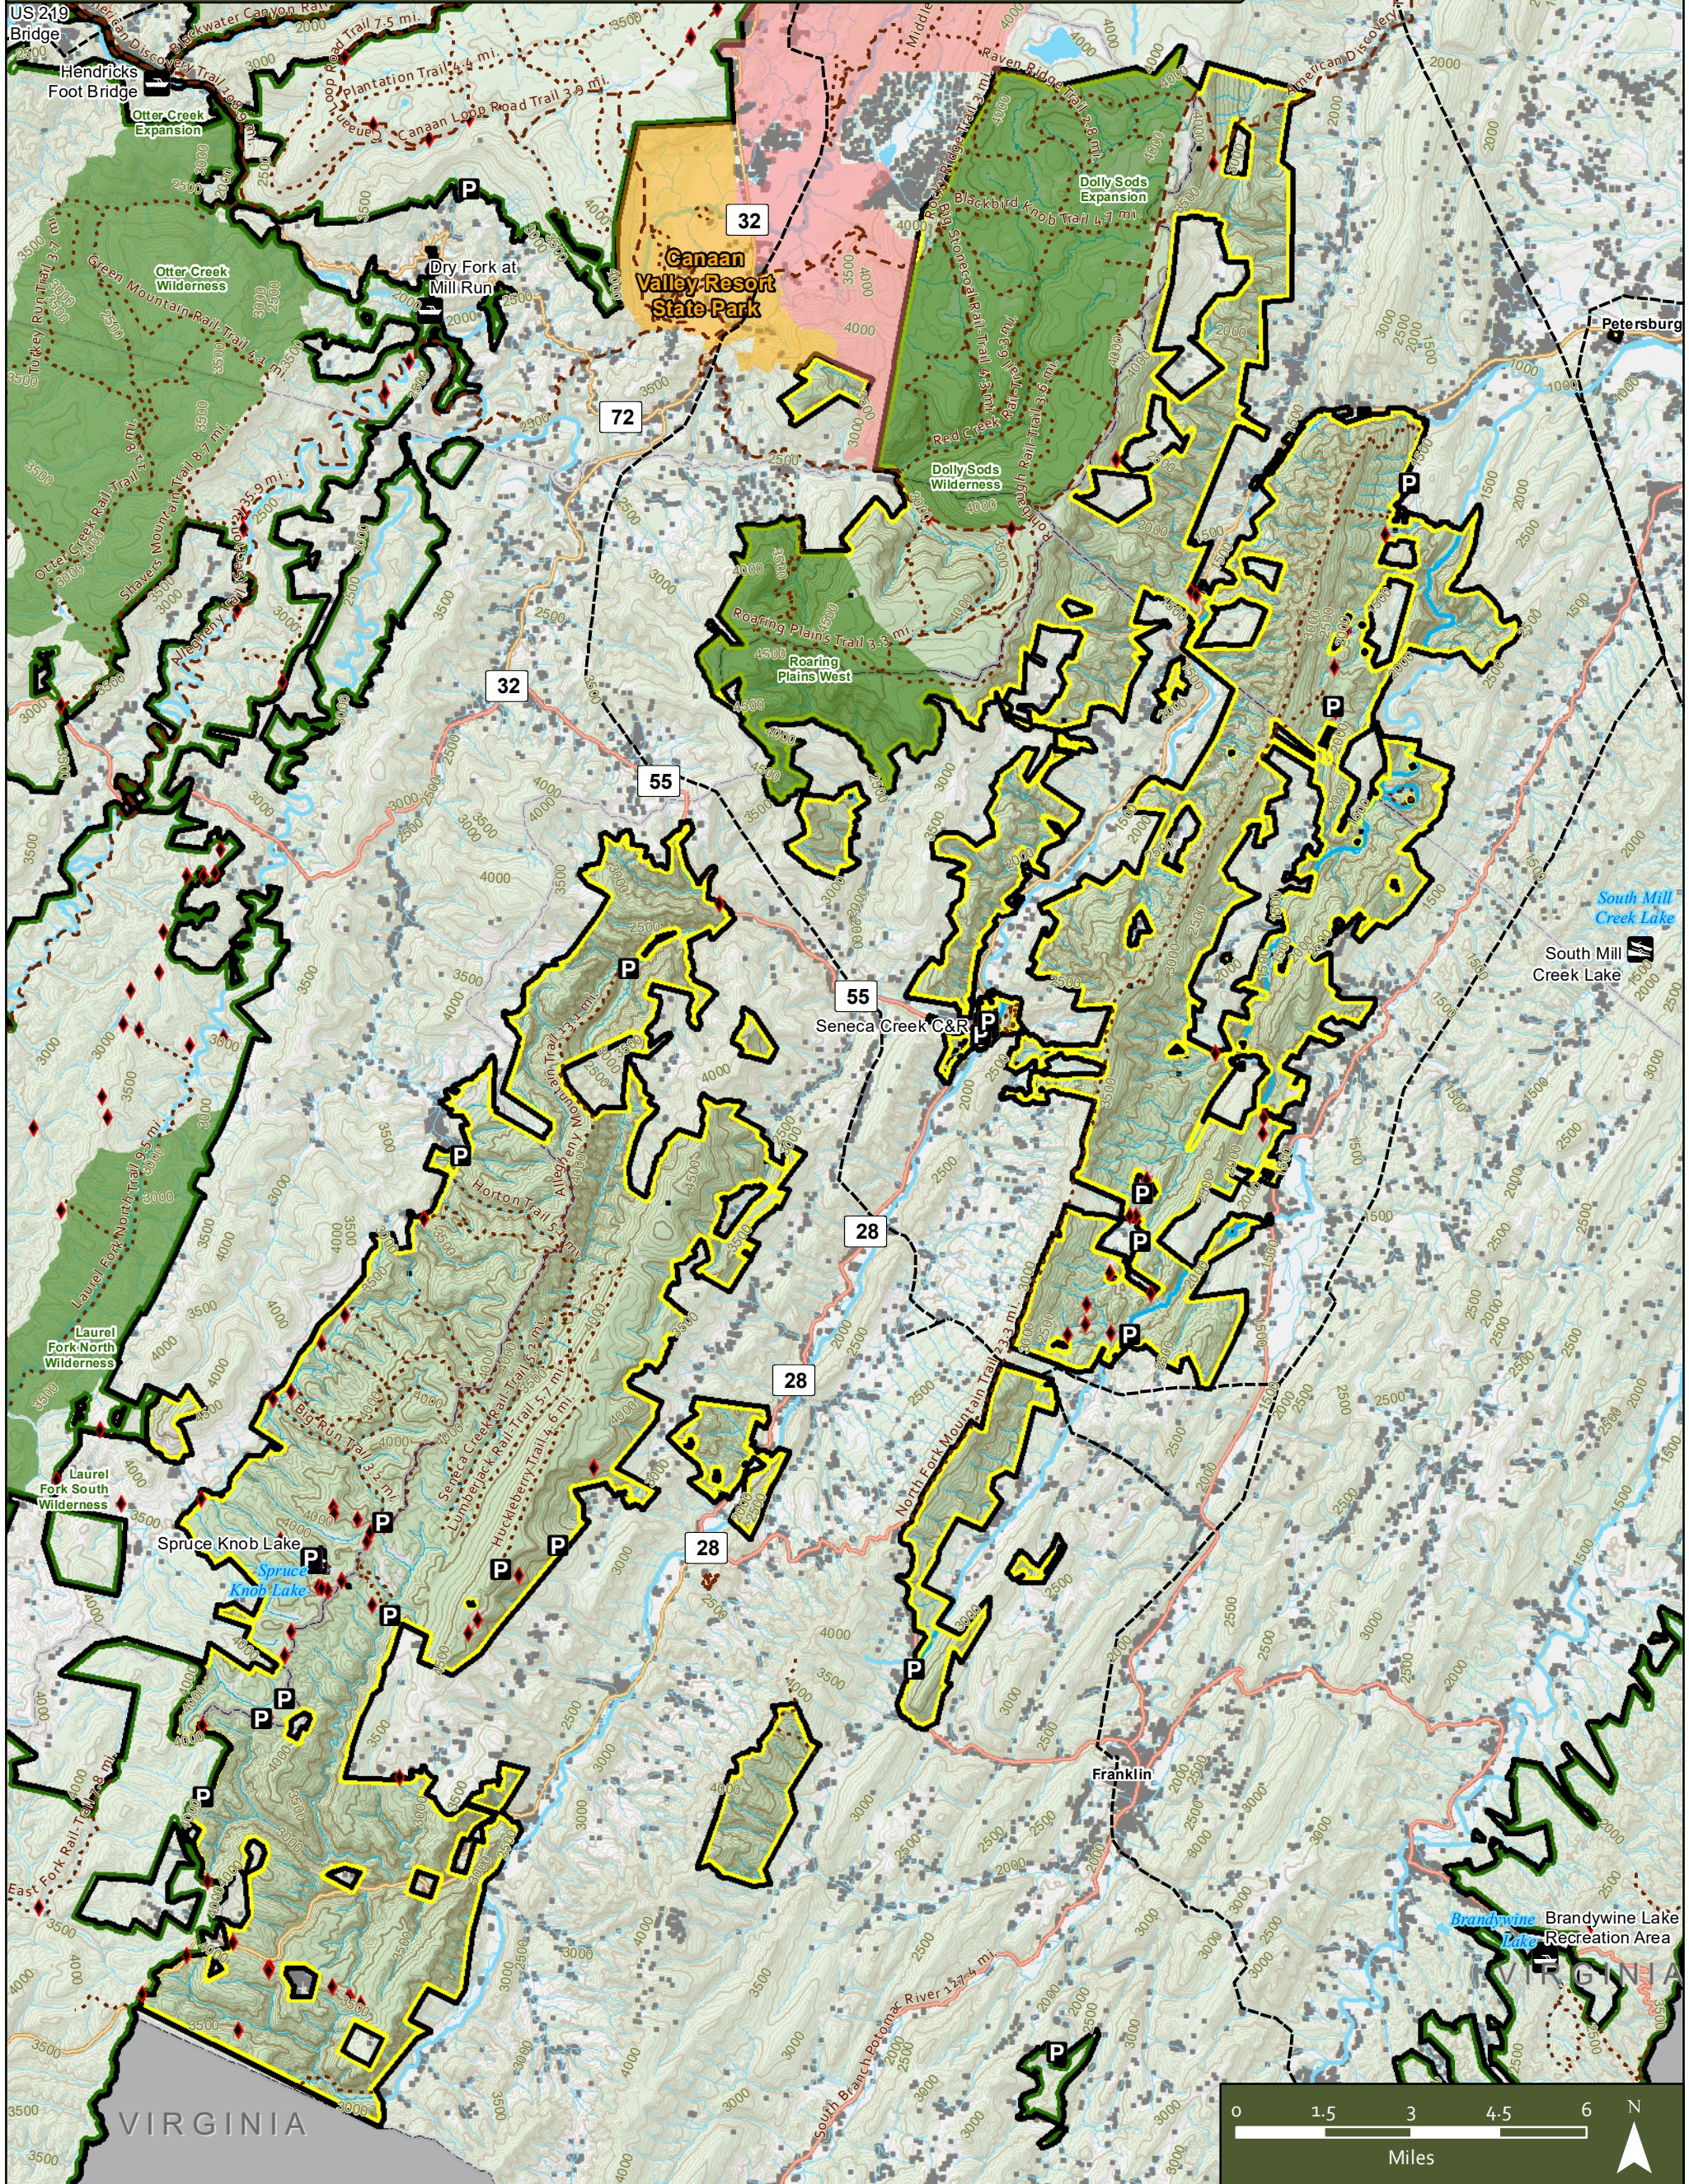

POTOMAC WILDLIFE MANAGEMENT AREA

Grant, Pendleton, Randolph, & Tucker Counties, West Virginia

- | | | | | |
|------------------------------|----------------------------------|-----------------|--------------|-----------------------------------|
| Fishing Access | Parking Areas | Wilderness Area | Interstates | Hunter Access Trails (unimproved) |
| Boating Access (Carry/Slide) | Gates | NWR | US Highways | Hunter Access Trails (improved) |
| Boating Access (Ramp) | Public Land | | State Routes | |
| | Potomac Wildlife Management Area | | | |