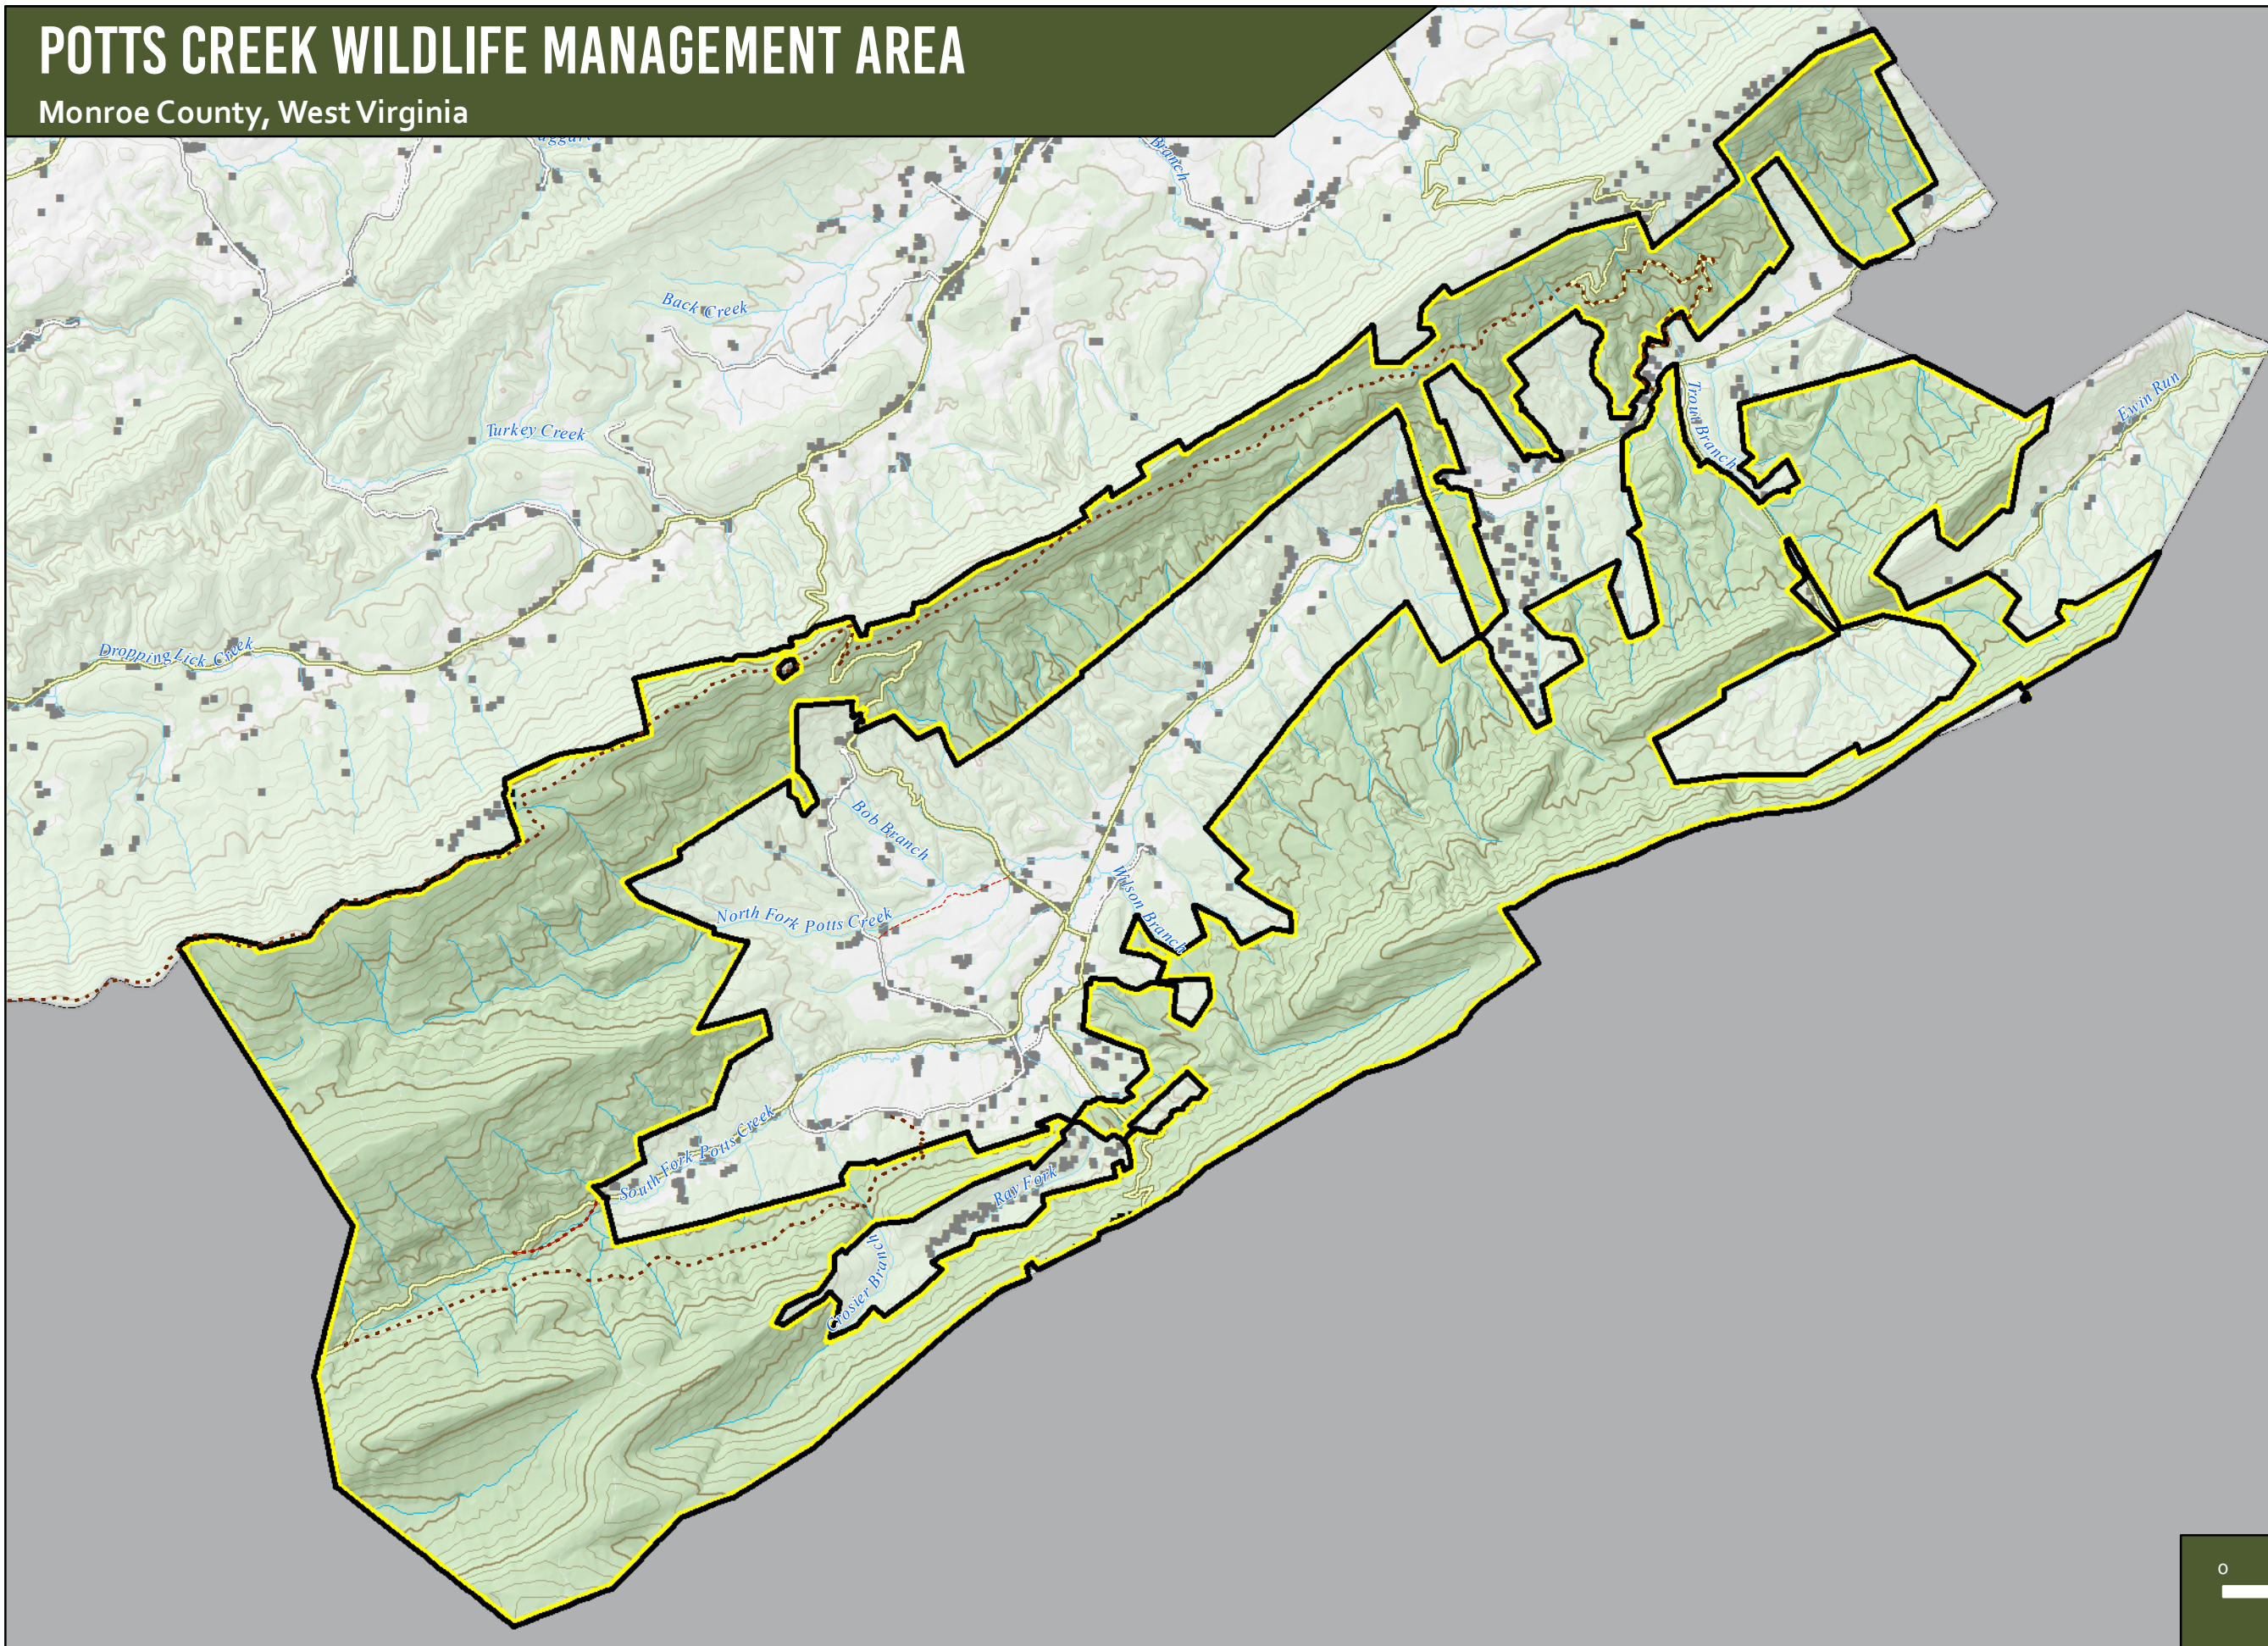

# POTTS CREEK WILDLIFE MANAGEMENT AREA

Monroe County, West Virginia

## Legend

- Hunter Access Trails (unimproved)
- Hunter Access Trails (improved)
- WMA Boundary
- Interstates
- US Highways
- State Routes
- County Routes
- Secondary County Routes
- Powerlines