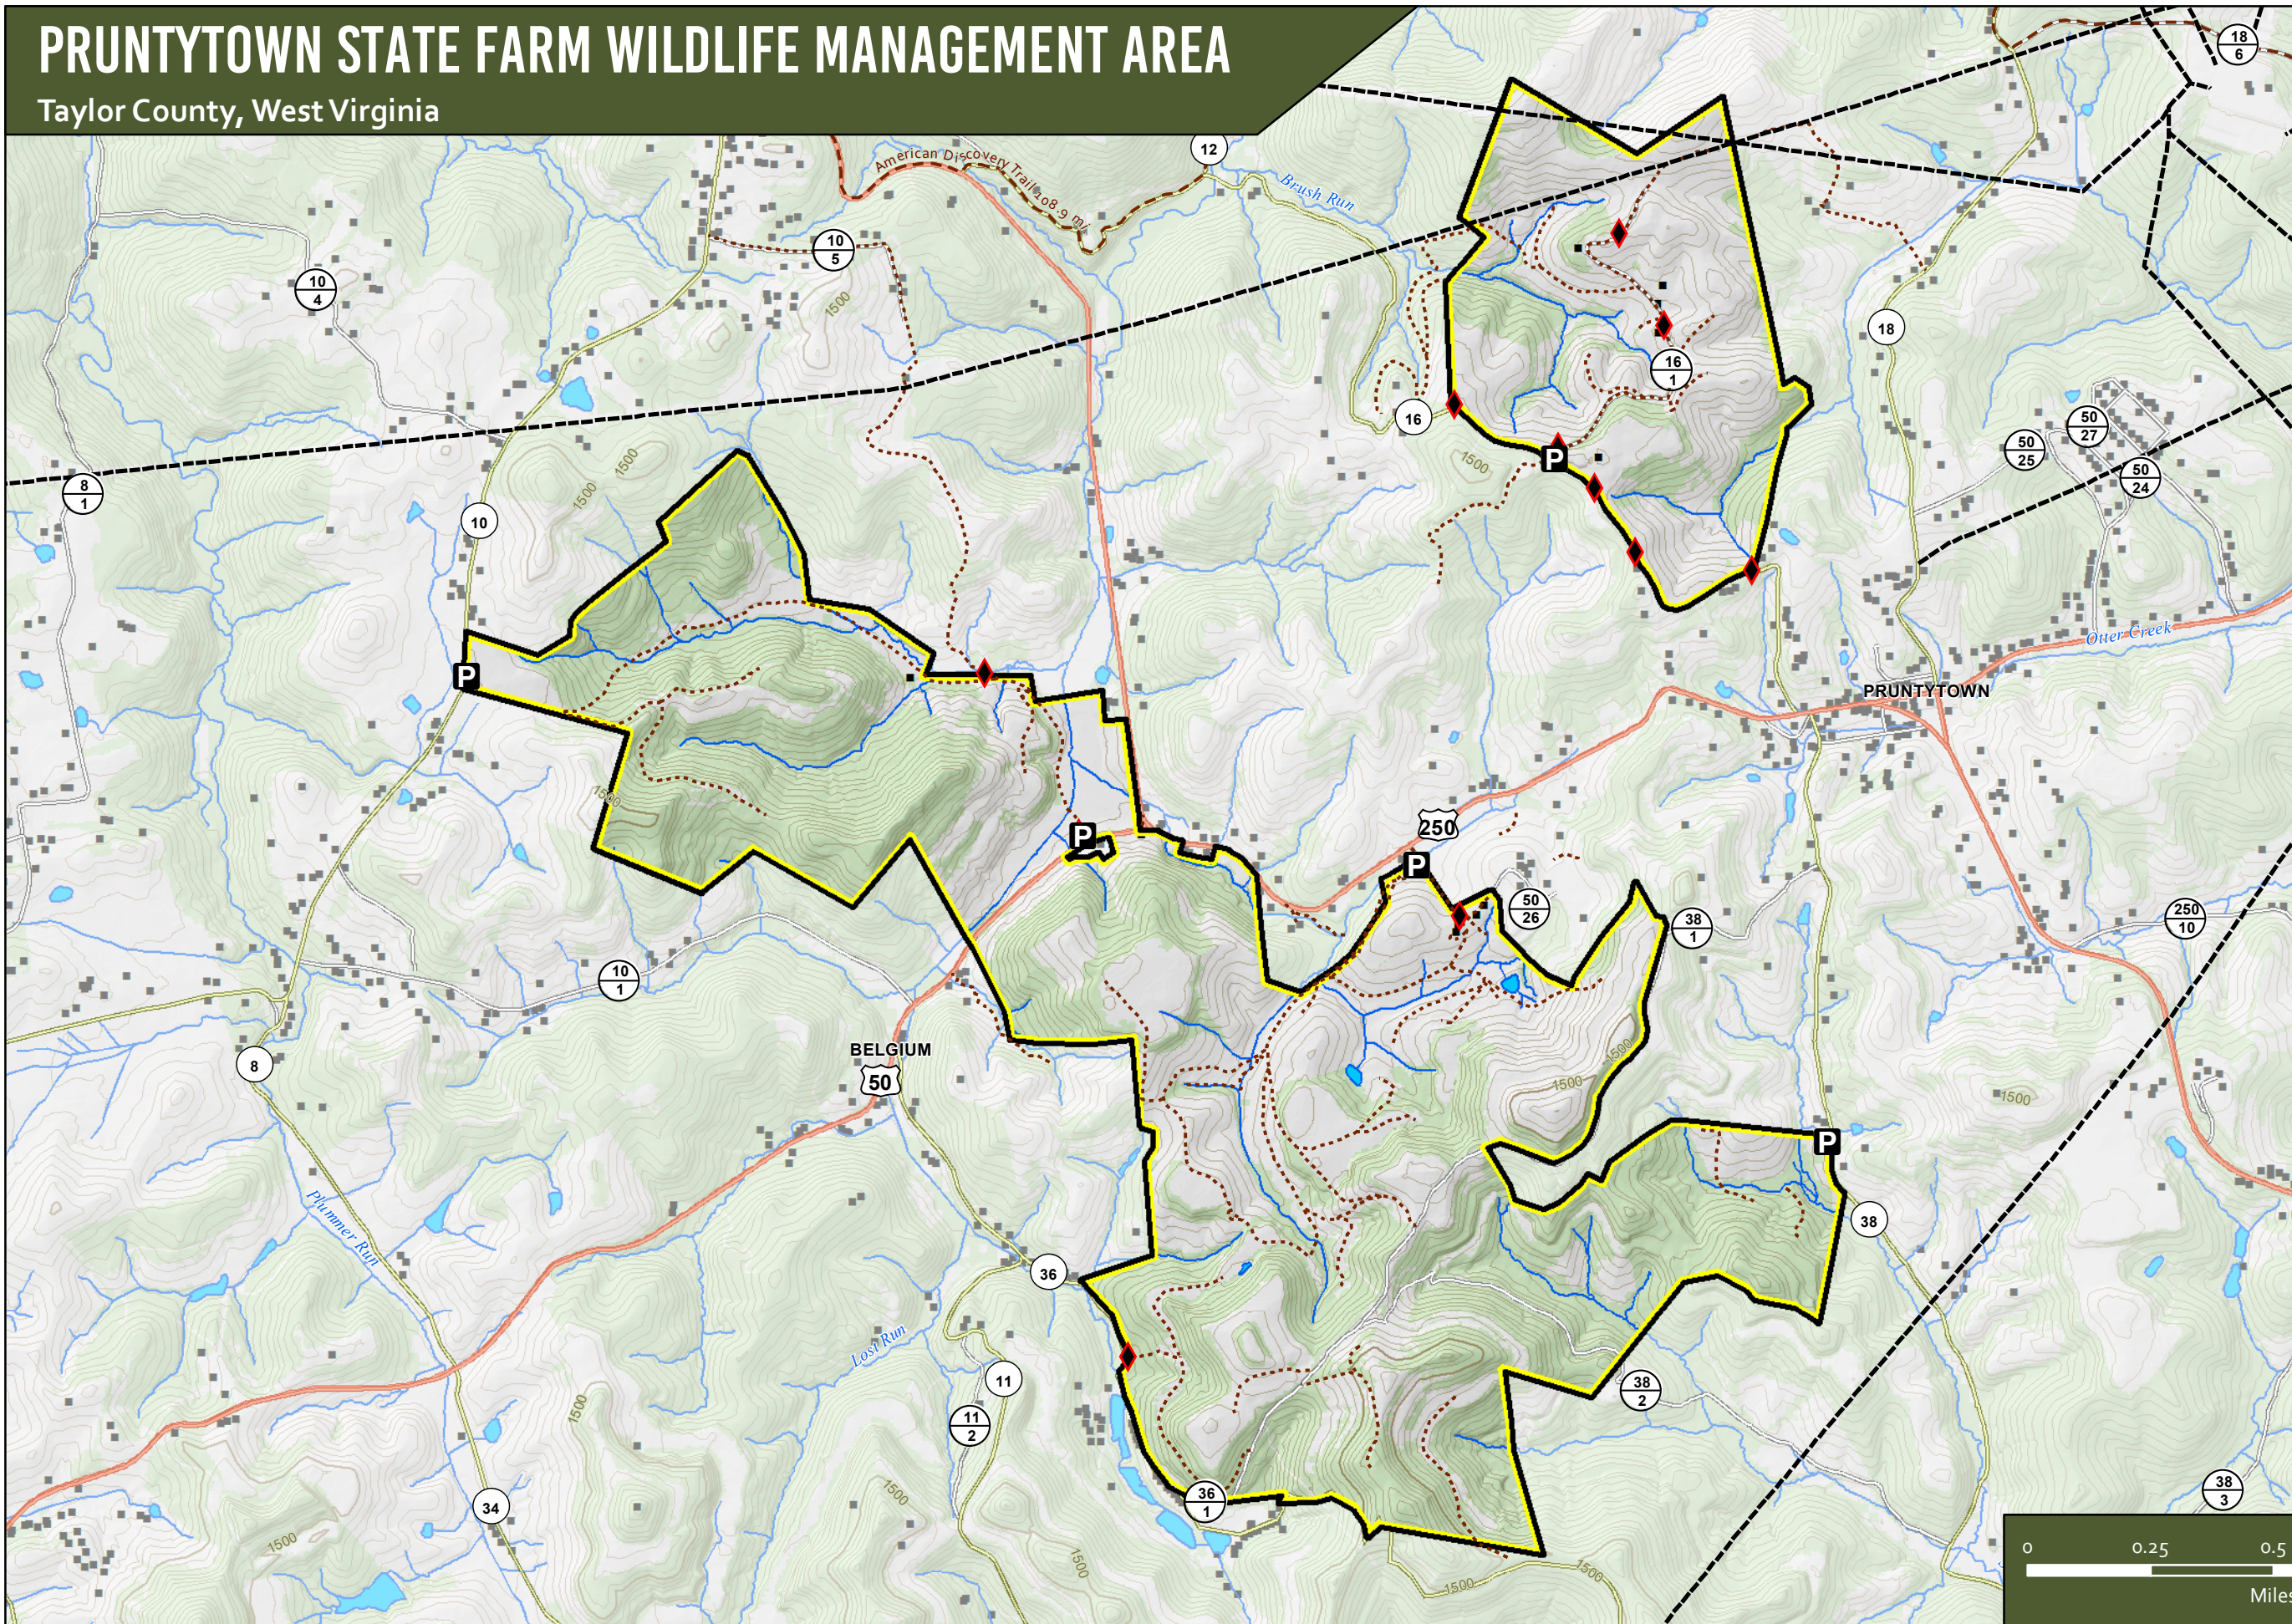

PRUNTYTOWN STATE FARM WILDLIFE MANAGEMENT AREA

Taylor County, West Virginia

Legend

- Parking Areas
- Gates
- Hunter Access Trails (unimproved)
- Hunter Access Trails (improved)
- WMA Boundary
- Interstates
- US Highways
- State Routes
- County Routes
- Secondary County Routes
- Powerlines