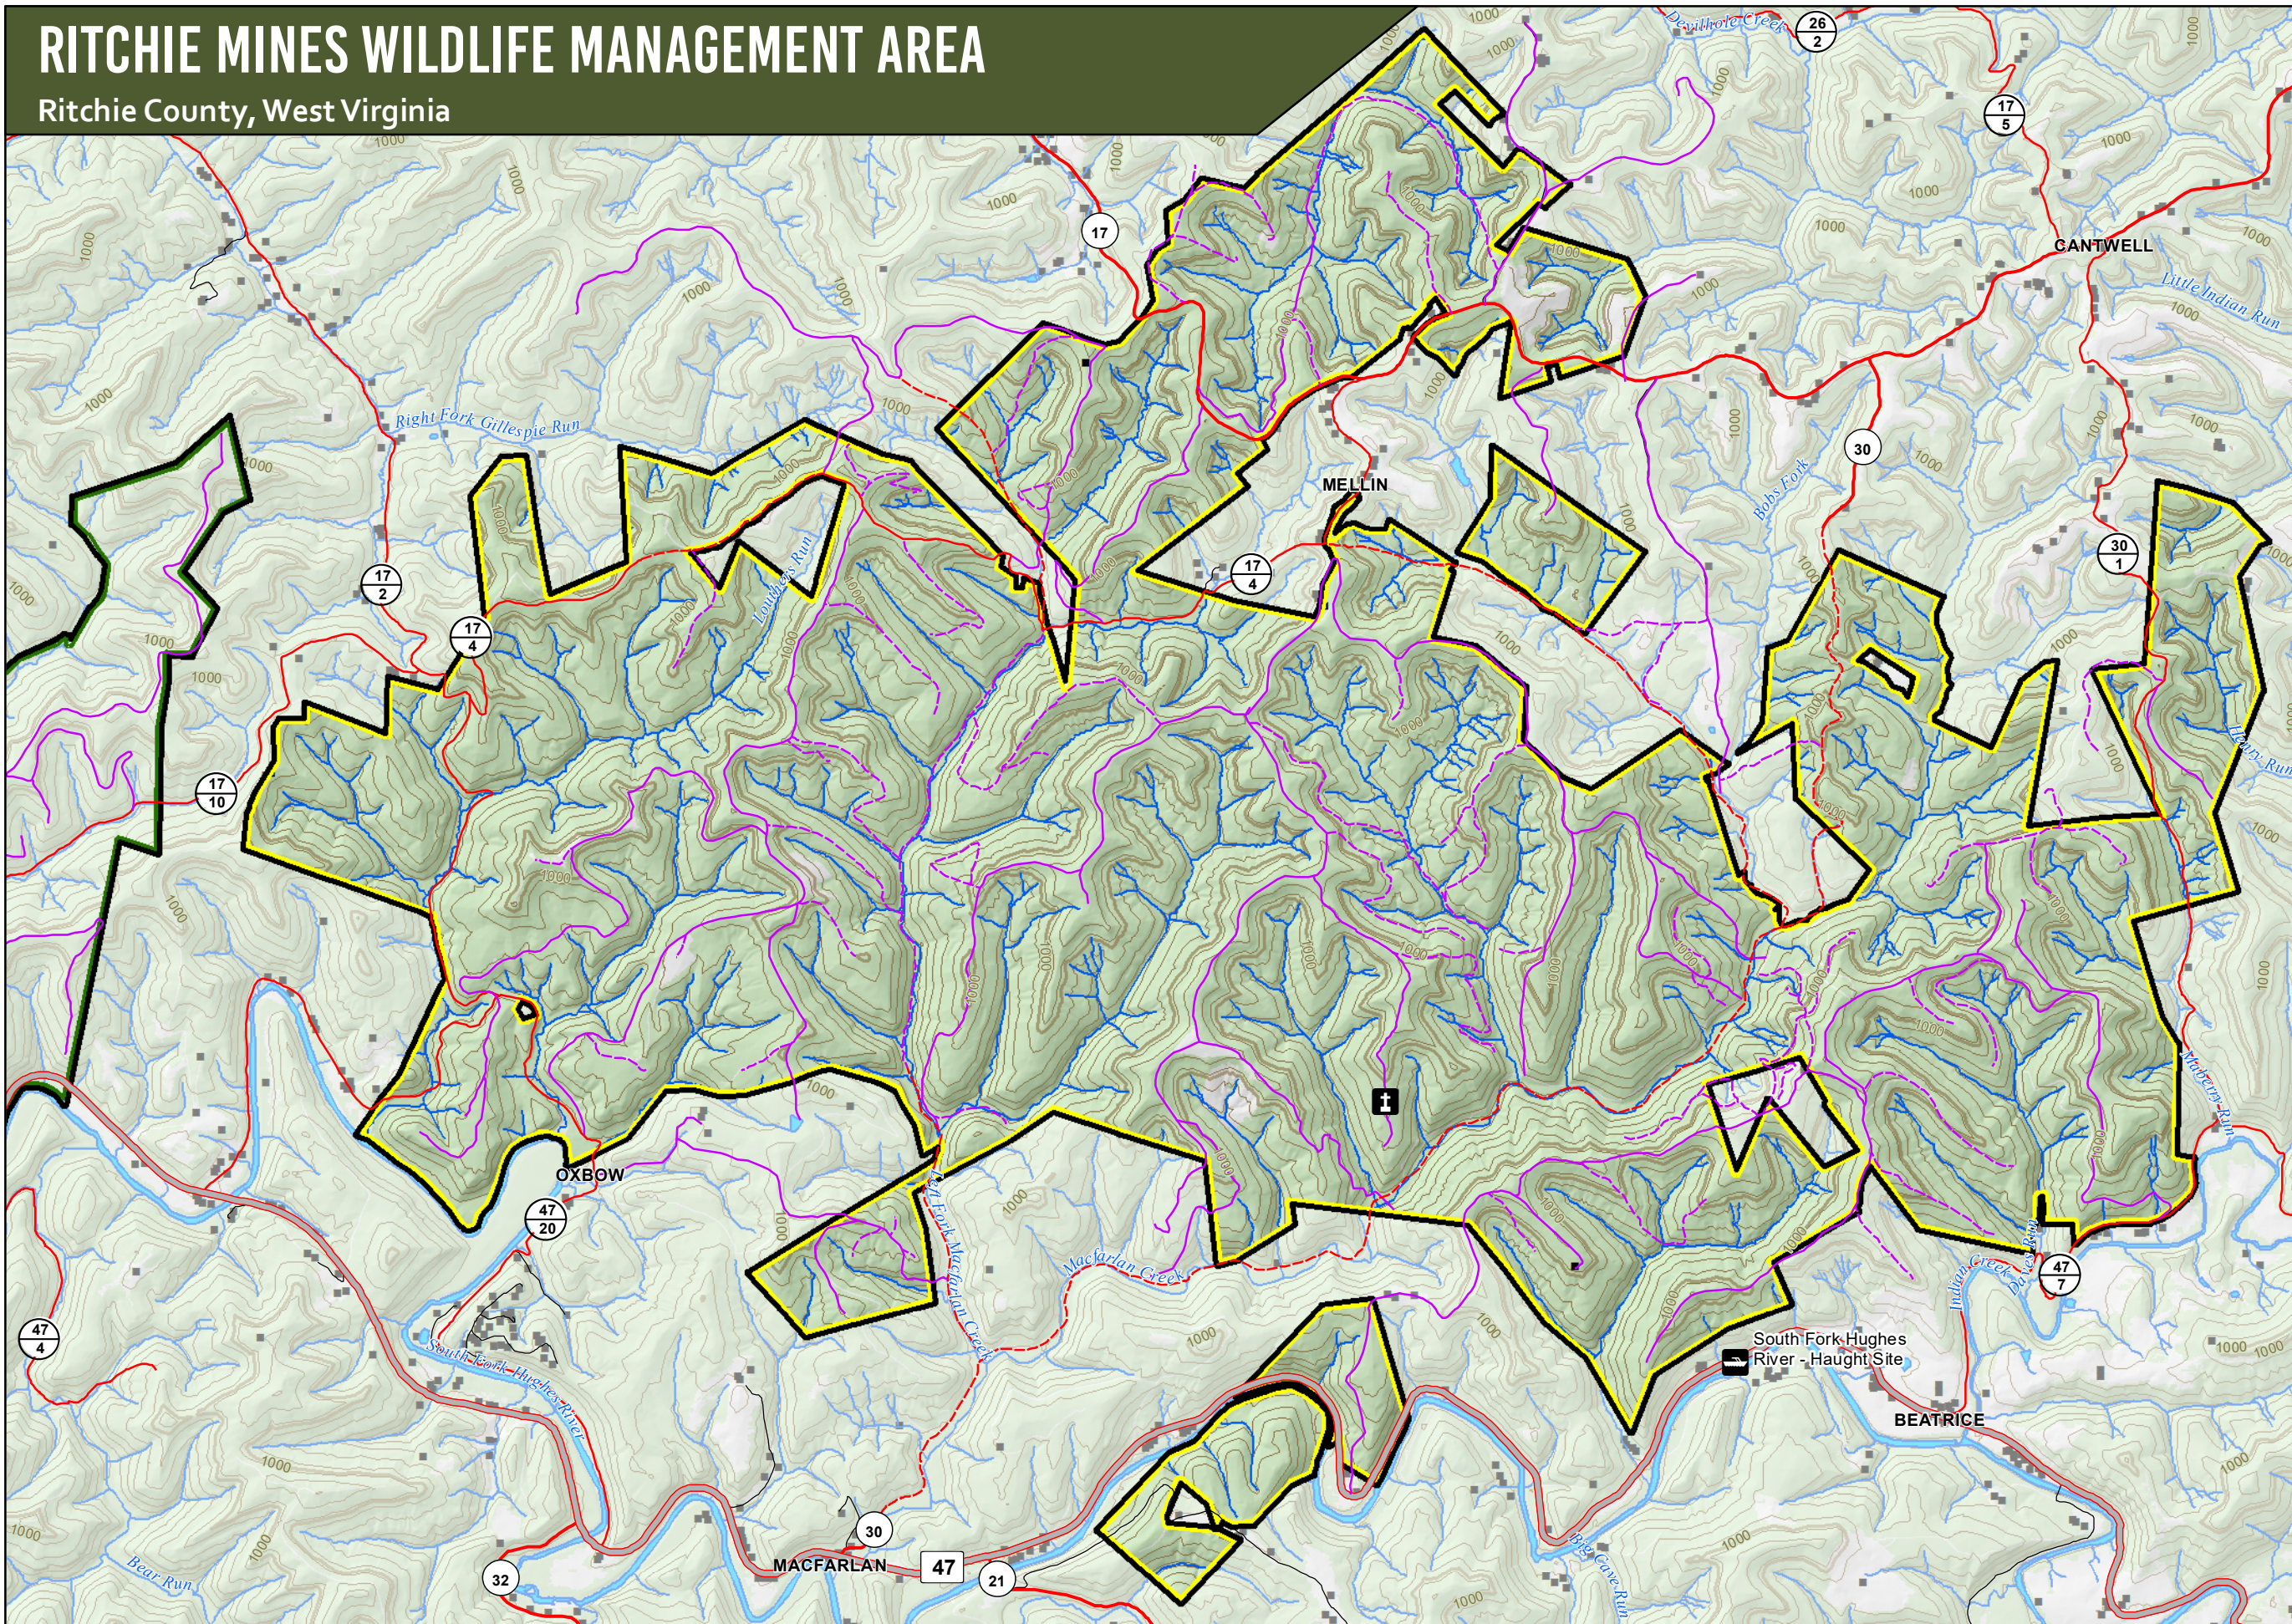

RITCHIE MINES WILDLIFE MANAGEMENT AREA

Ritchie County, West Virginia

Legend

- Parking Areas
- Cemetery
- Secondary County Routes
- County Highway - Poor or Impassable
- WMA Road - Improved
- WMA Road - Poor or Impassable
- Hughes River WMA
- Ritchie Mines WMA

WMA Roads have Possible Restrictions - No ATV's

0 0.25 0.5 Miles