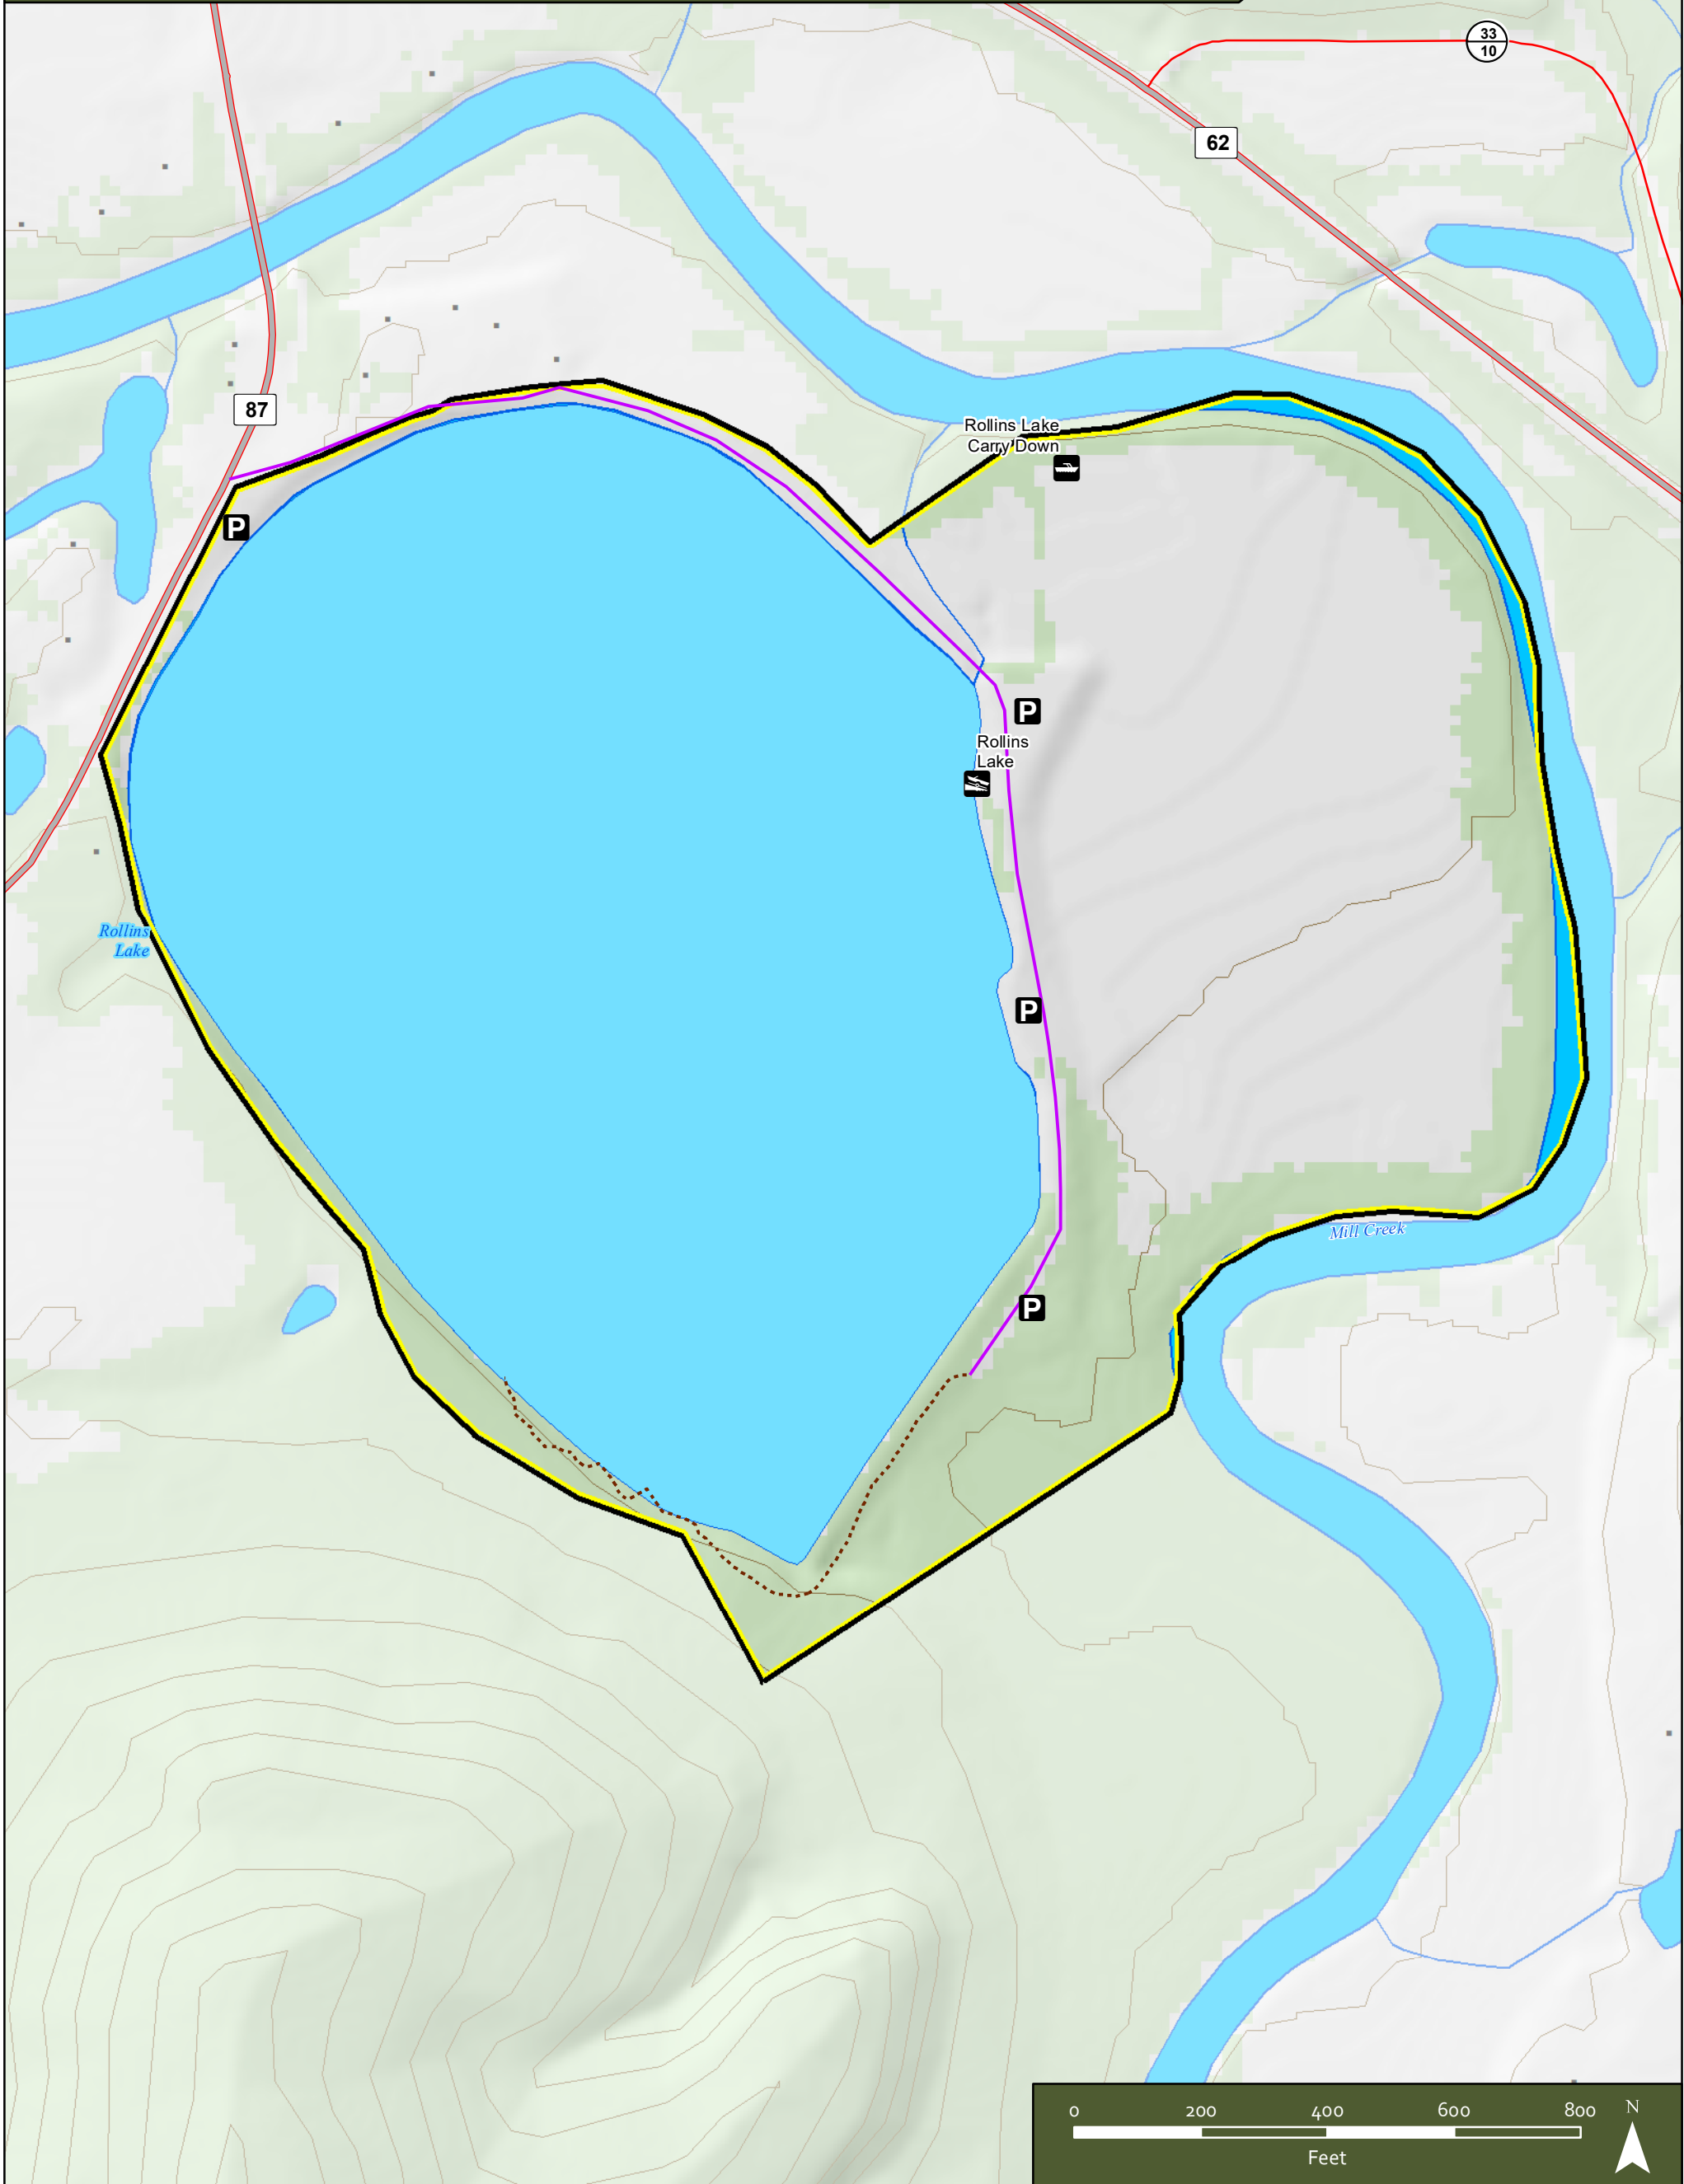

ROLLINS LAKE WILDLIFE MANAGEMENT AREA

Jackson County, West Virginia

- Fishing Access
- Boating Access (Carry/Slide)
- Boating Access (Ramp)

- Parking Areas
- Lakes

- Secondary County Routes
- County Highway - Poor or Impassable

- Possible Restrictions
- No ATV's
 - WMA Road - Improved
 - WMA Road - Poor or Impassable

- Fisherman Access Trail
- WMA Boundary