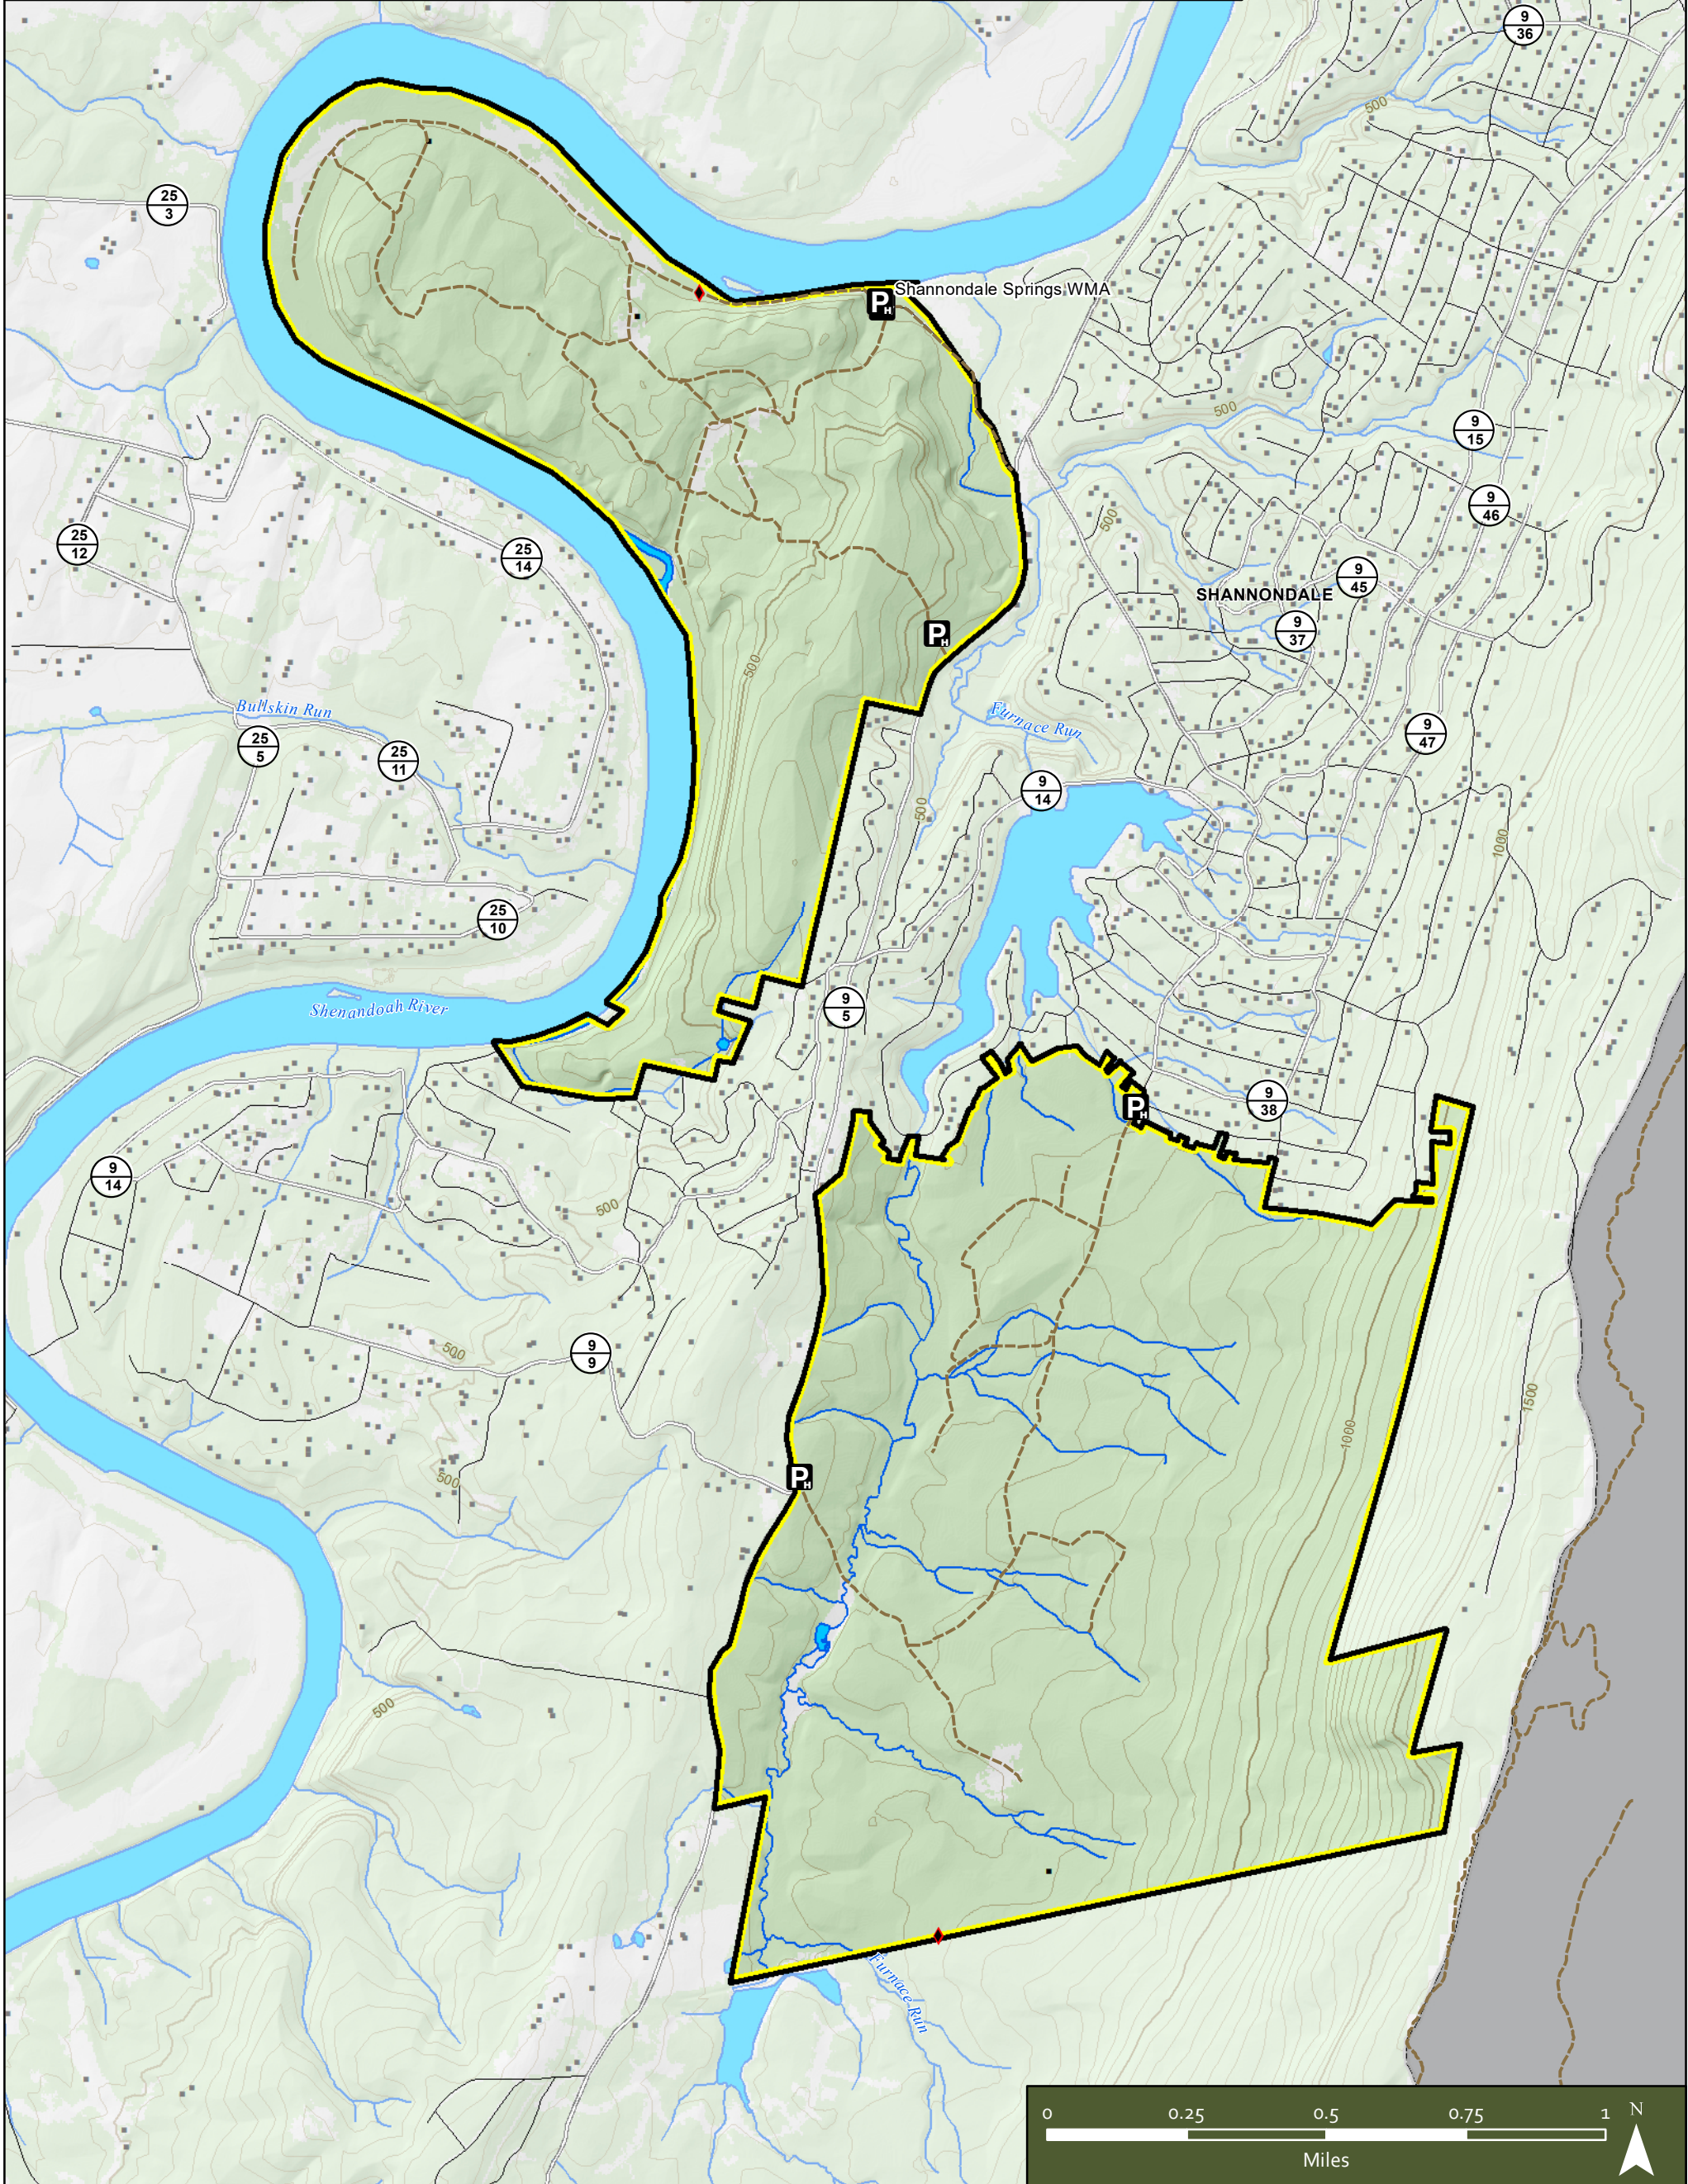

SHANNONDALE SPRINGS WILDLIFE MANAGEMENT AREA

Jefferson County, West Virginia

- Hunter Access Parking
- Boating Access (Ramp)
- Gates
- WMA Boundary
- Secondary County Routes
- Streets
- Hunter Access Trail