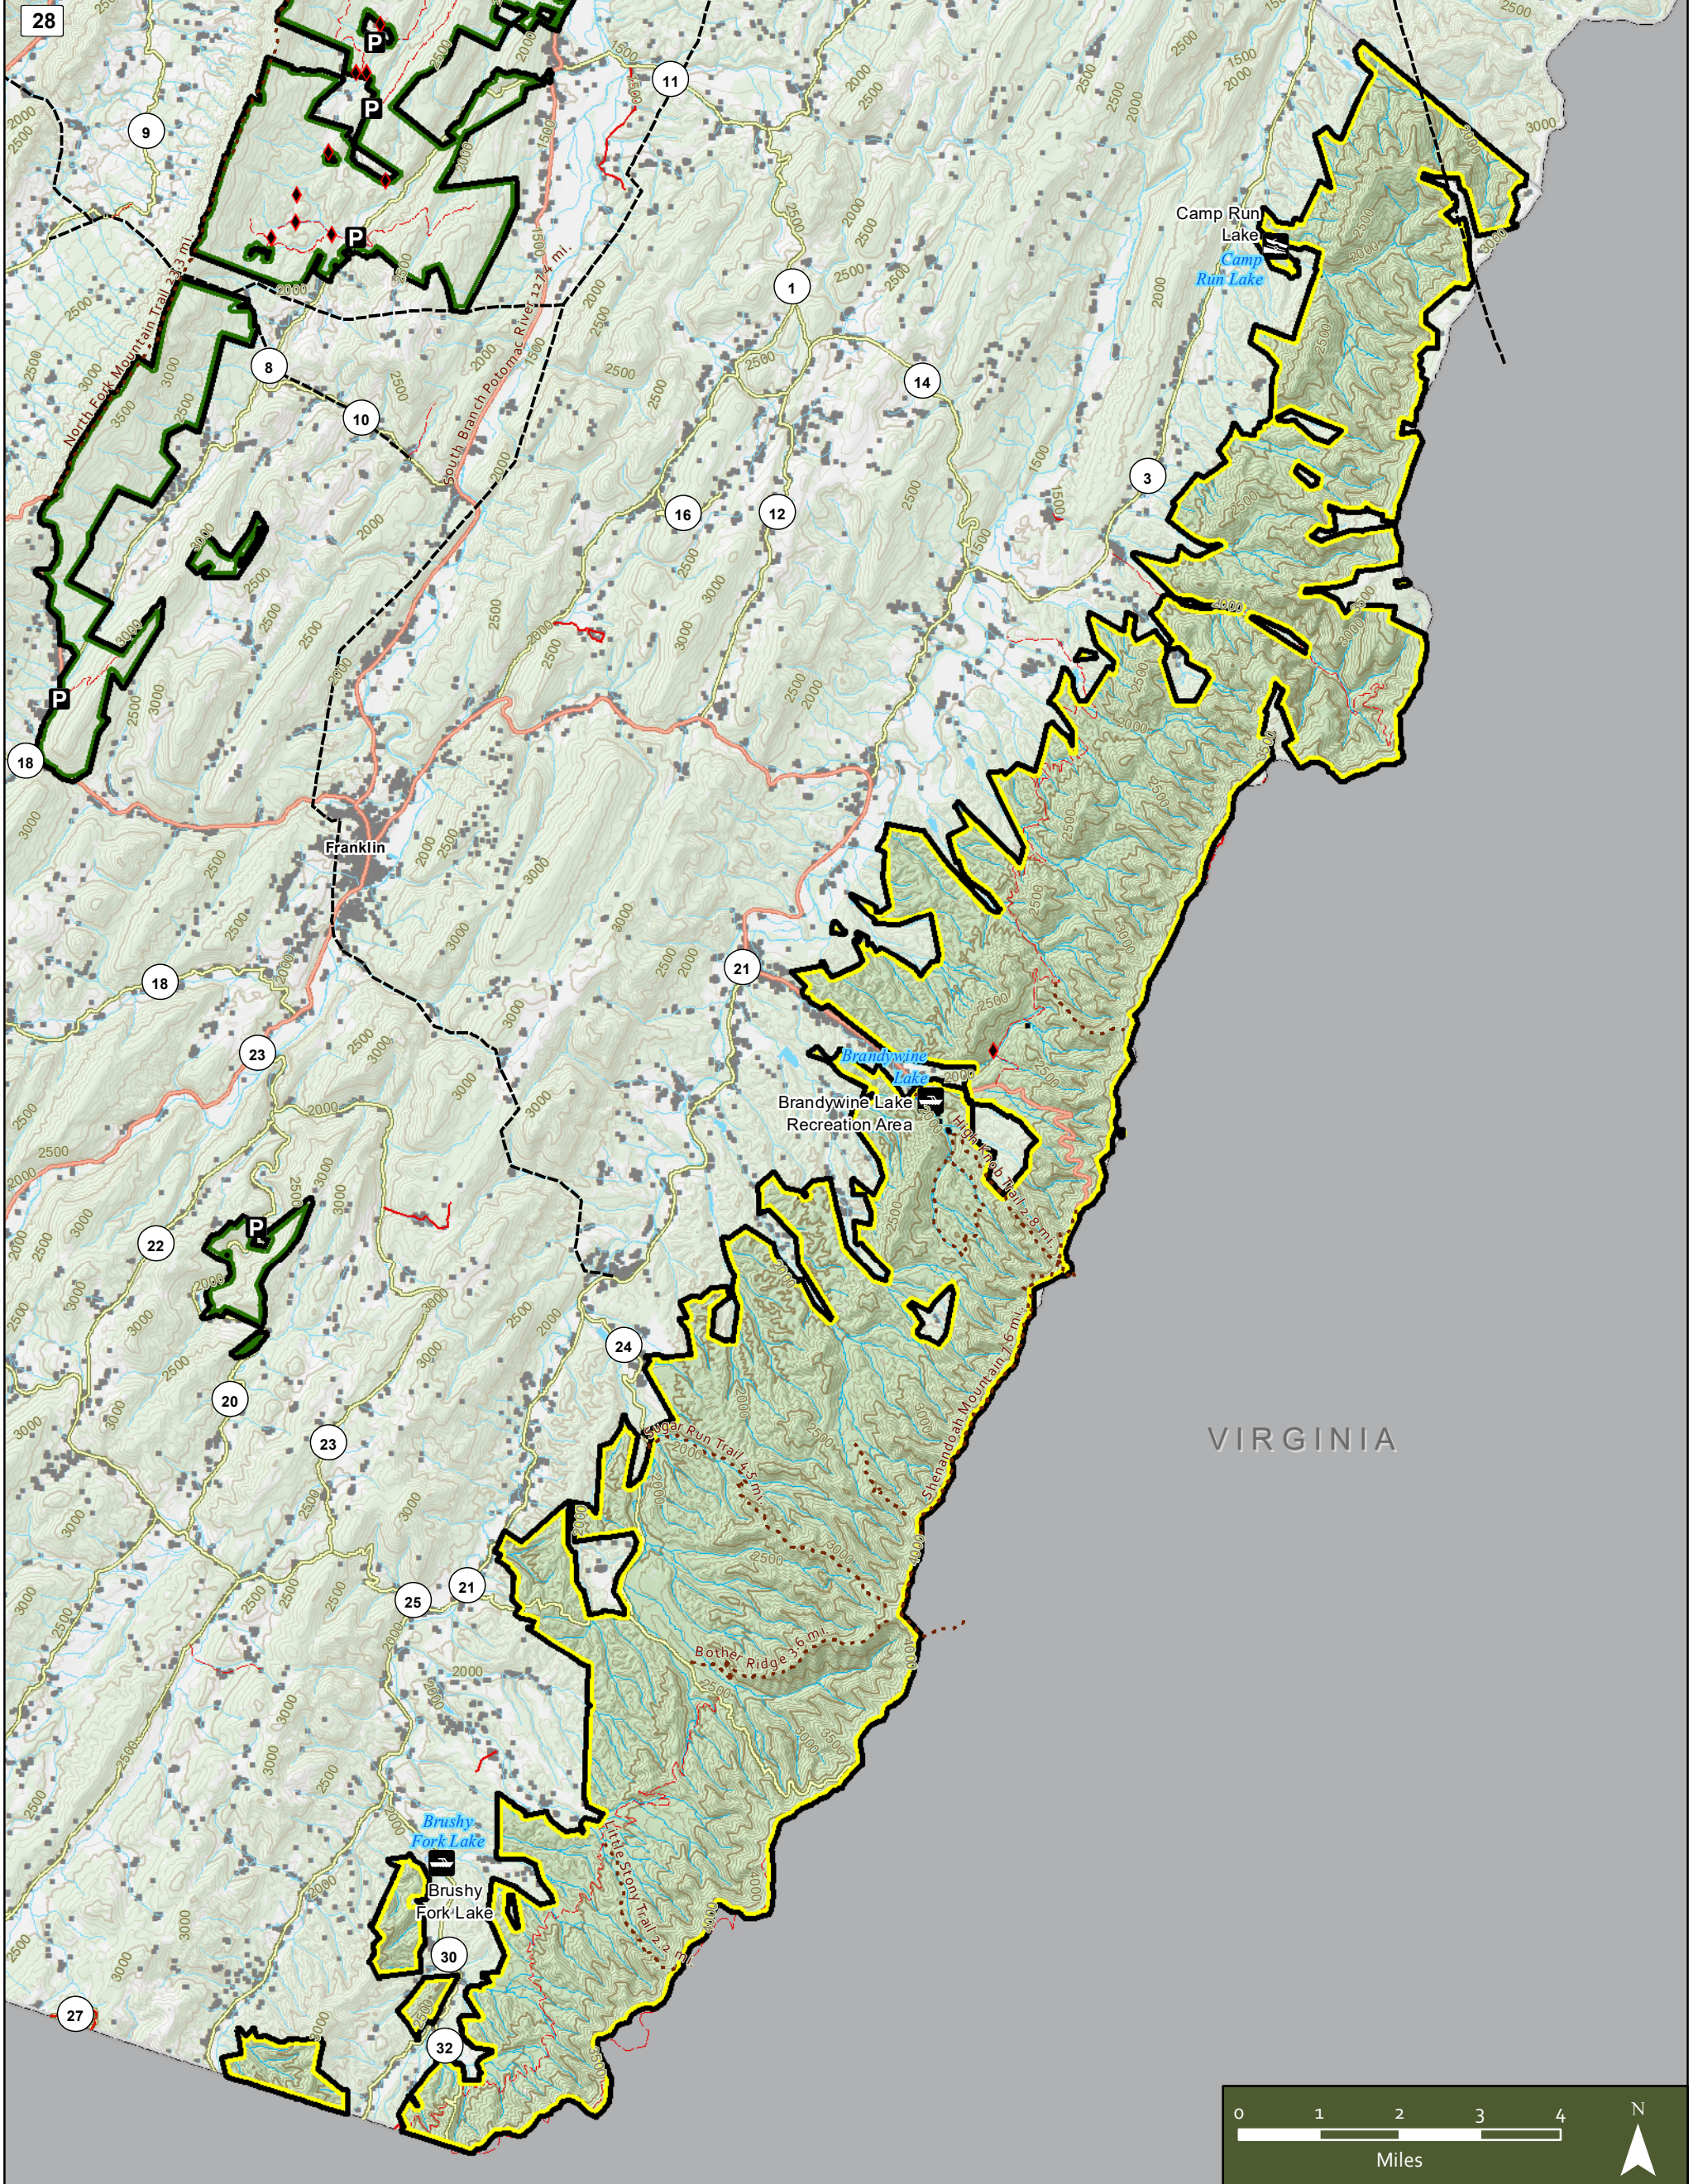

SHENANDOAH WILDLIFE MANAGEMENT AREA

Pendleton County, West Virginia

- | | | | | |
|------------------------------|-------------------------------------|-------------|---------------|-----------------------------------|
| Fishing Access | Parking Areas | Interstates | County Routes | Hunter Access Trails (unimproved) |
| Boating Access (Carry/Slide) | Gates | US Highways | State Routes | Hunter Access Trails (improved) |
| Boating Access (Ramp) | Public Land | | | |
| | Shenandoah Wildlife Management Area | | | |