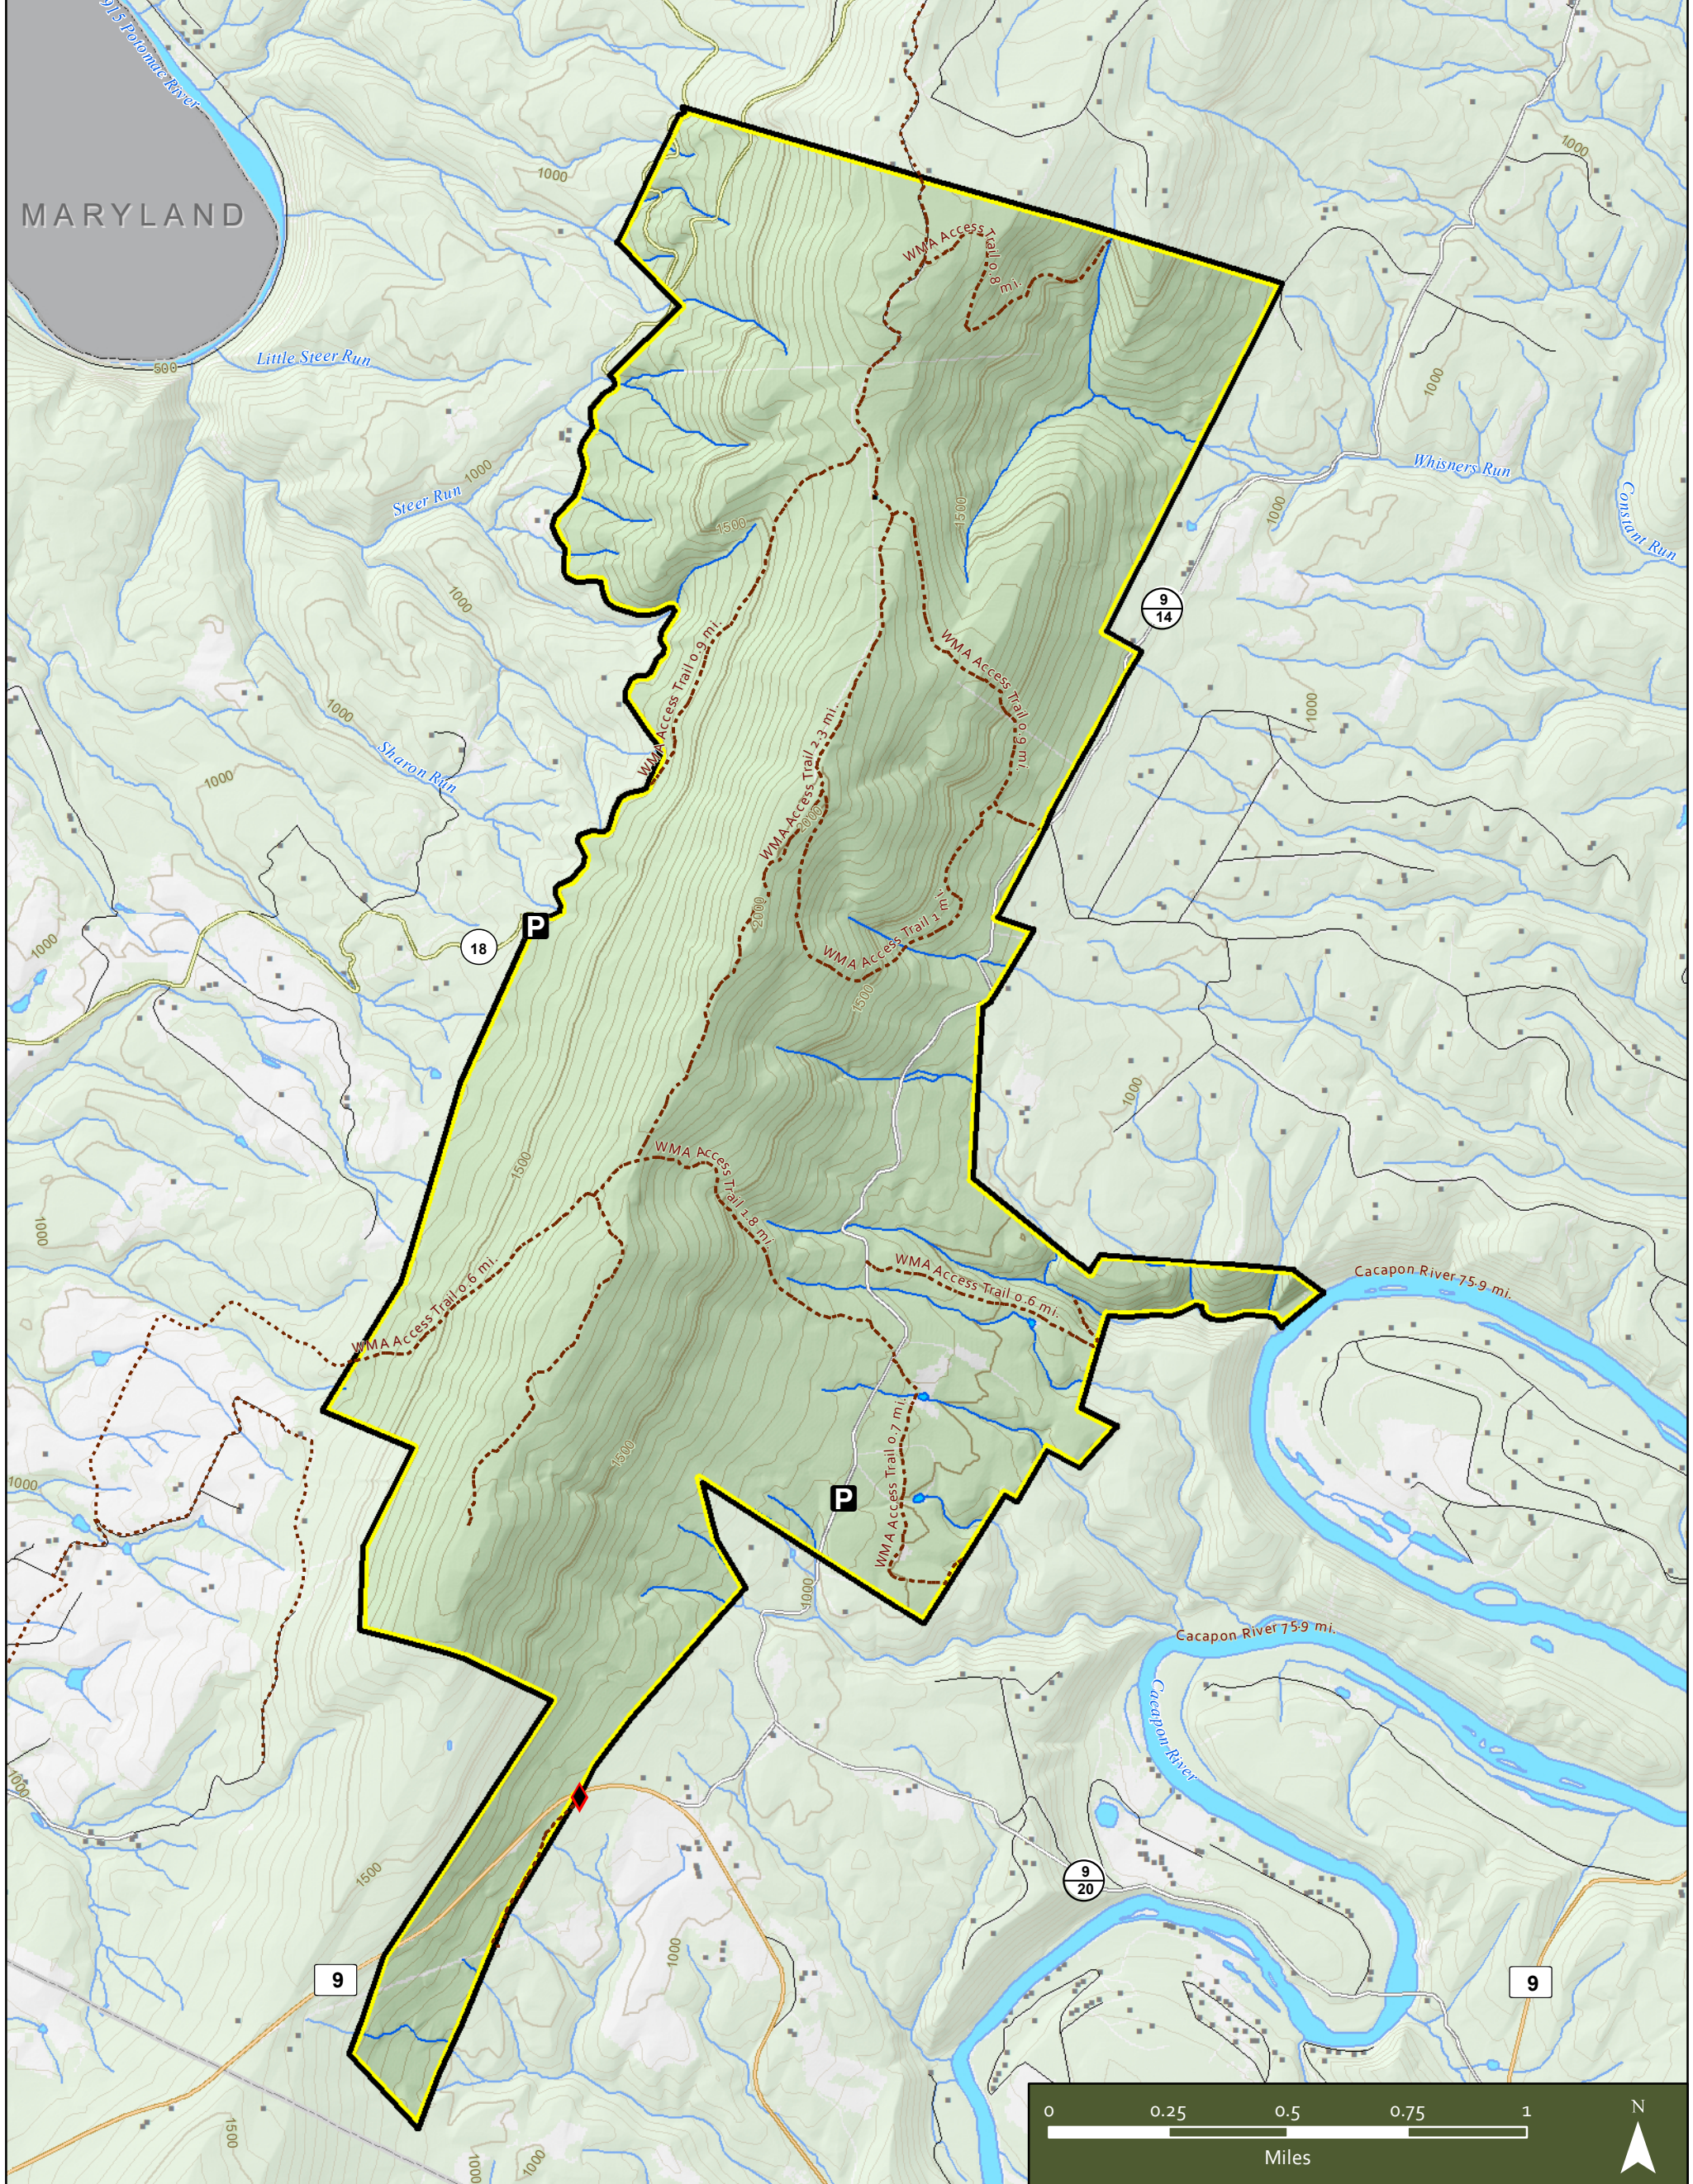

# SIDELING HILL WILDLIFE MANAGEMENT AREA

Morgan County, West Virginia

- |                              |              |              |                         |                                   |
|------------------------------|--------------|--------------|-------------------------|-----------------------------------|
| Fishing Access               | Gates        | Interstates  | County Routes           | Hunter Access Trails (unimproved) |
| Boating Access (Carry/Slide) | WMA Boundary | US Highways  | Secondary County Routes | Hunter Access Trails (improved)   |
| Boating Access (Ramp)        |              | State Routes | Streets                 | Powerlines                        |
| Parking Areas                |              |              |                         |                                   |