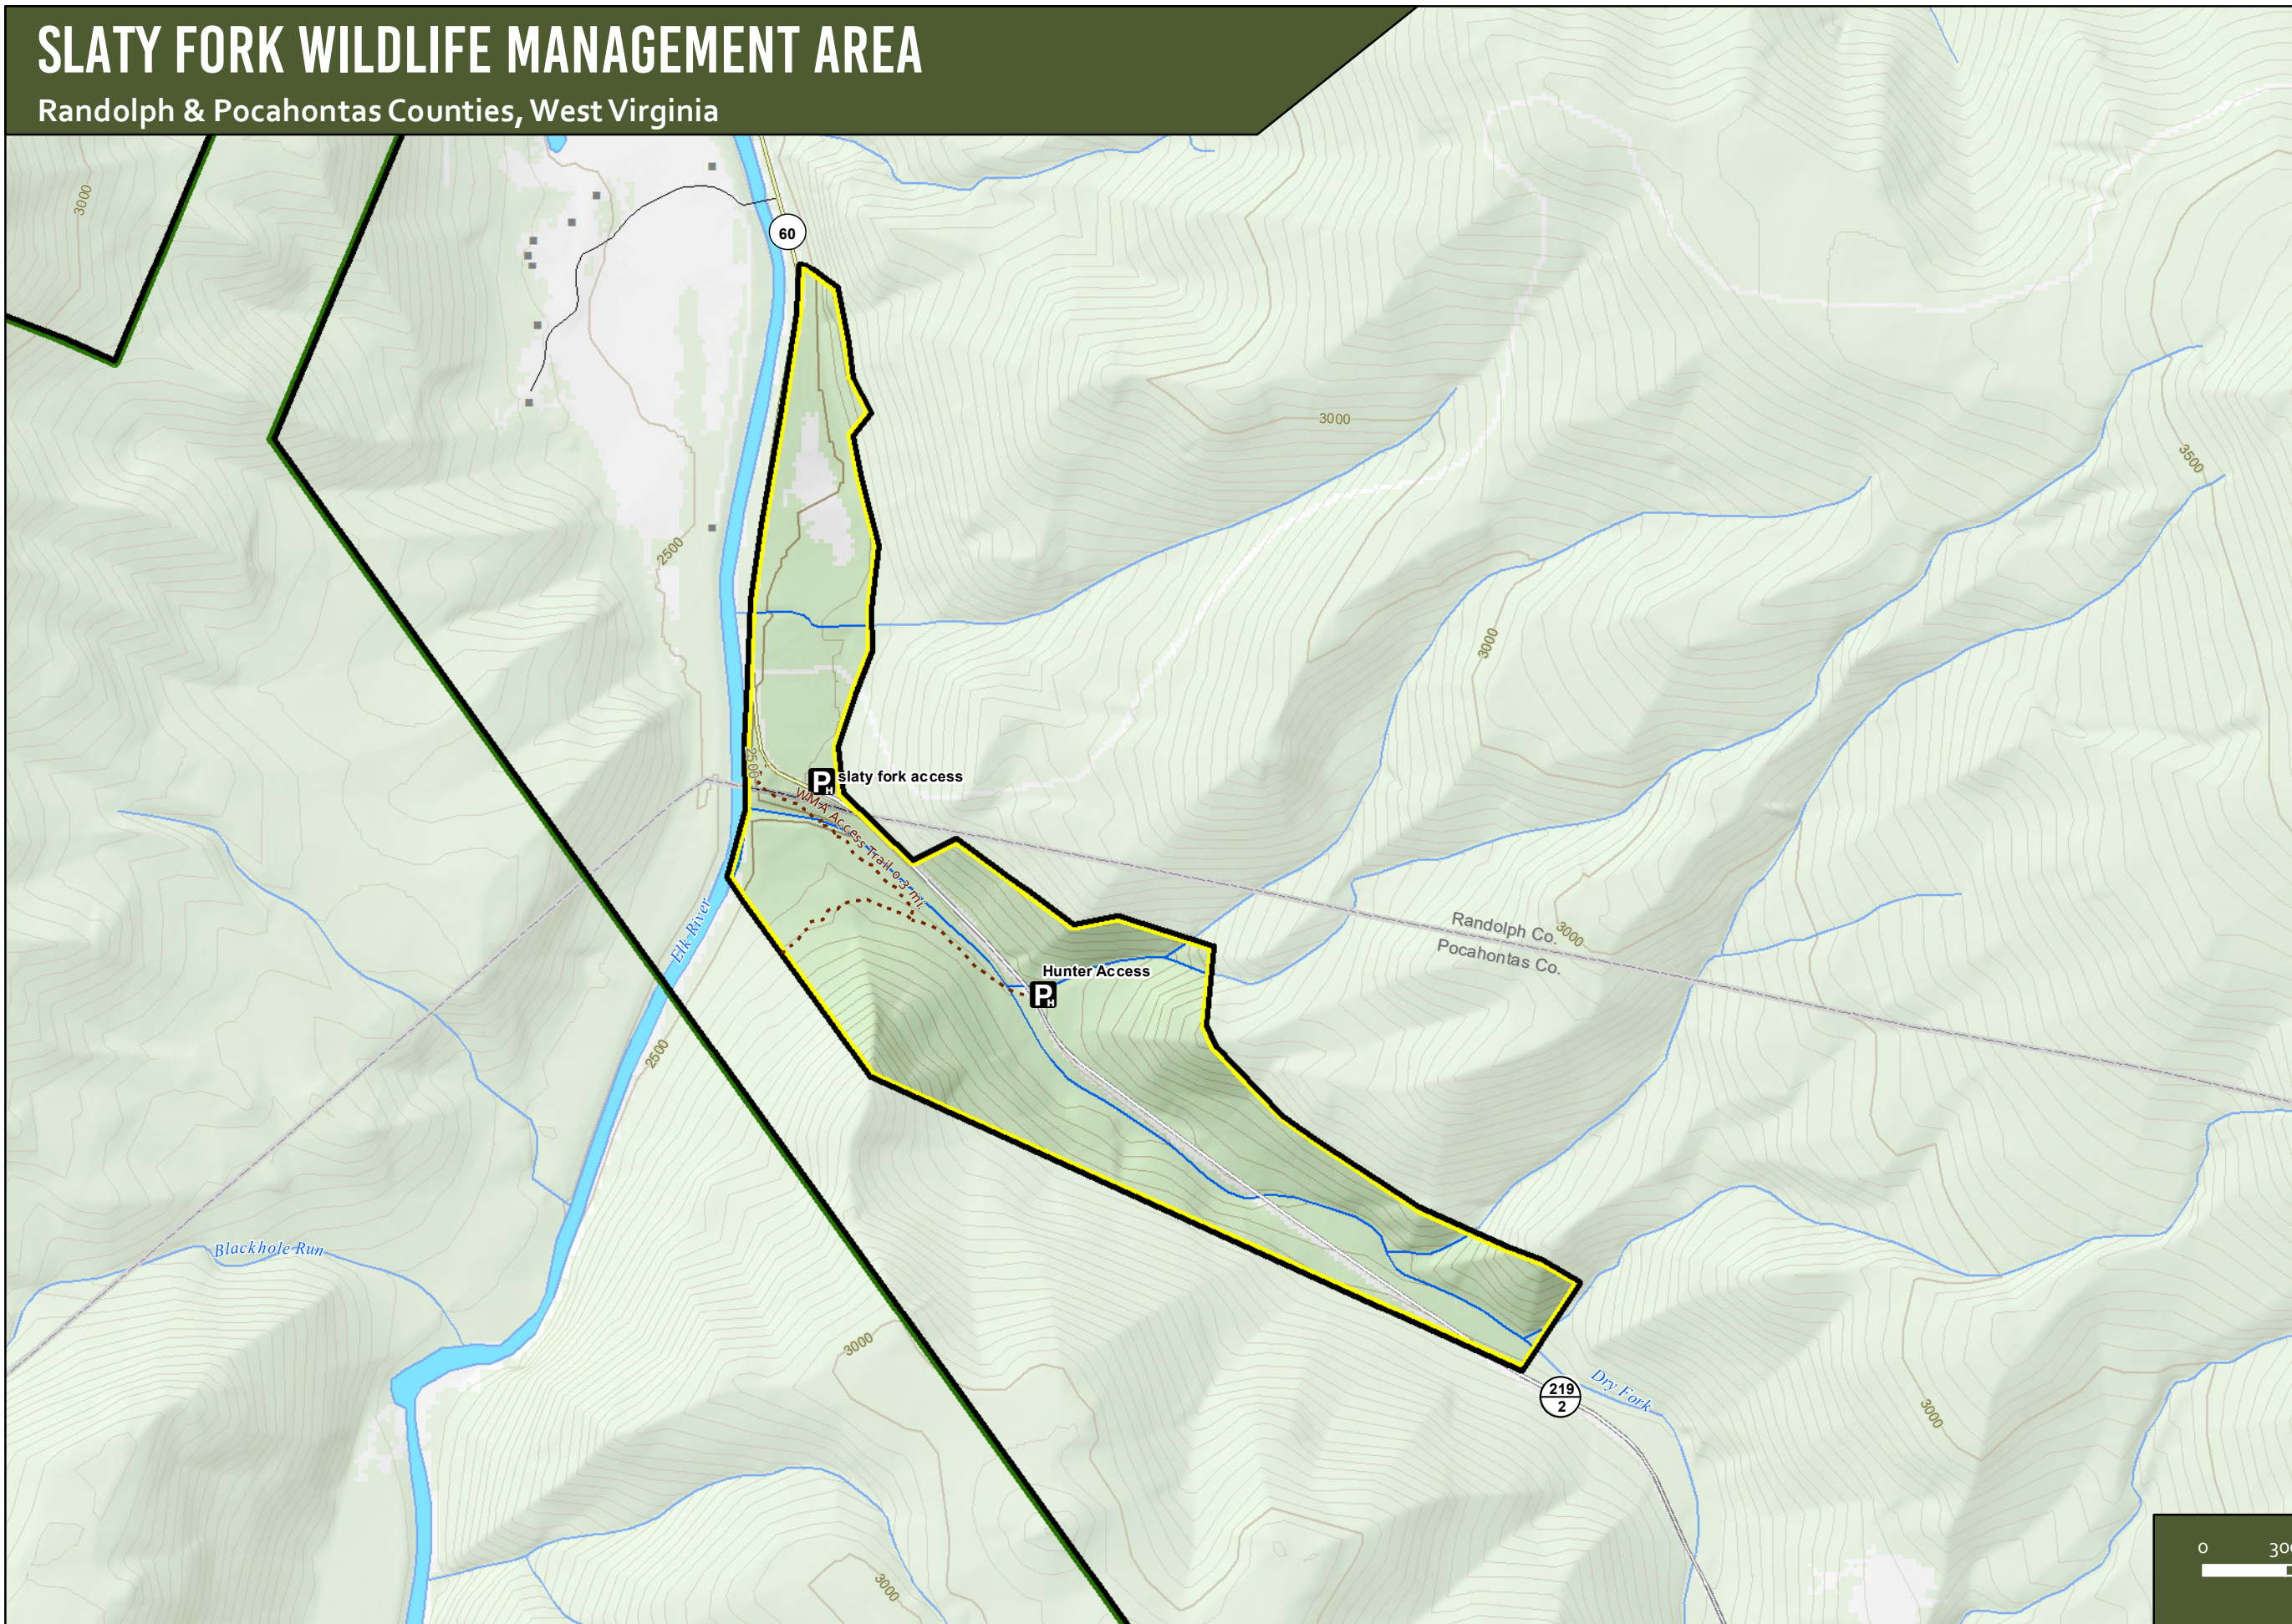

# SLATY FORK WILDLIFE MANAGEMENT AREA

Randolph & Pocahontas Counties, West Virginia

## Legend

- Hunter Access Parking
- Gates
- Hunter Access Trails (unimproved)
- Hunter Access Trails (improved)
- National Forest
- Slatyfork WMA
- Interstates
- US Highways
- State Routes
- County Routes
- Secondary County Routes